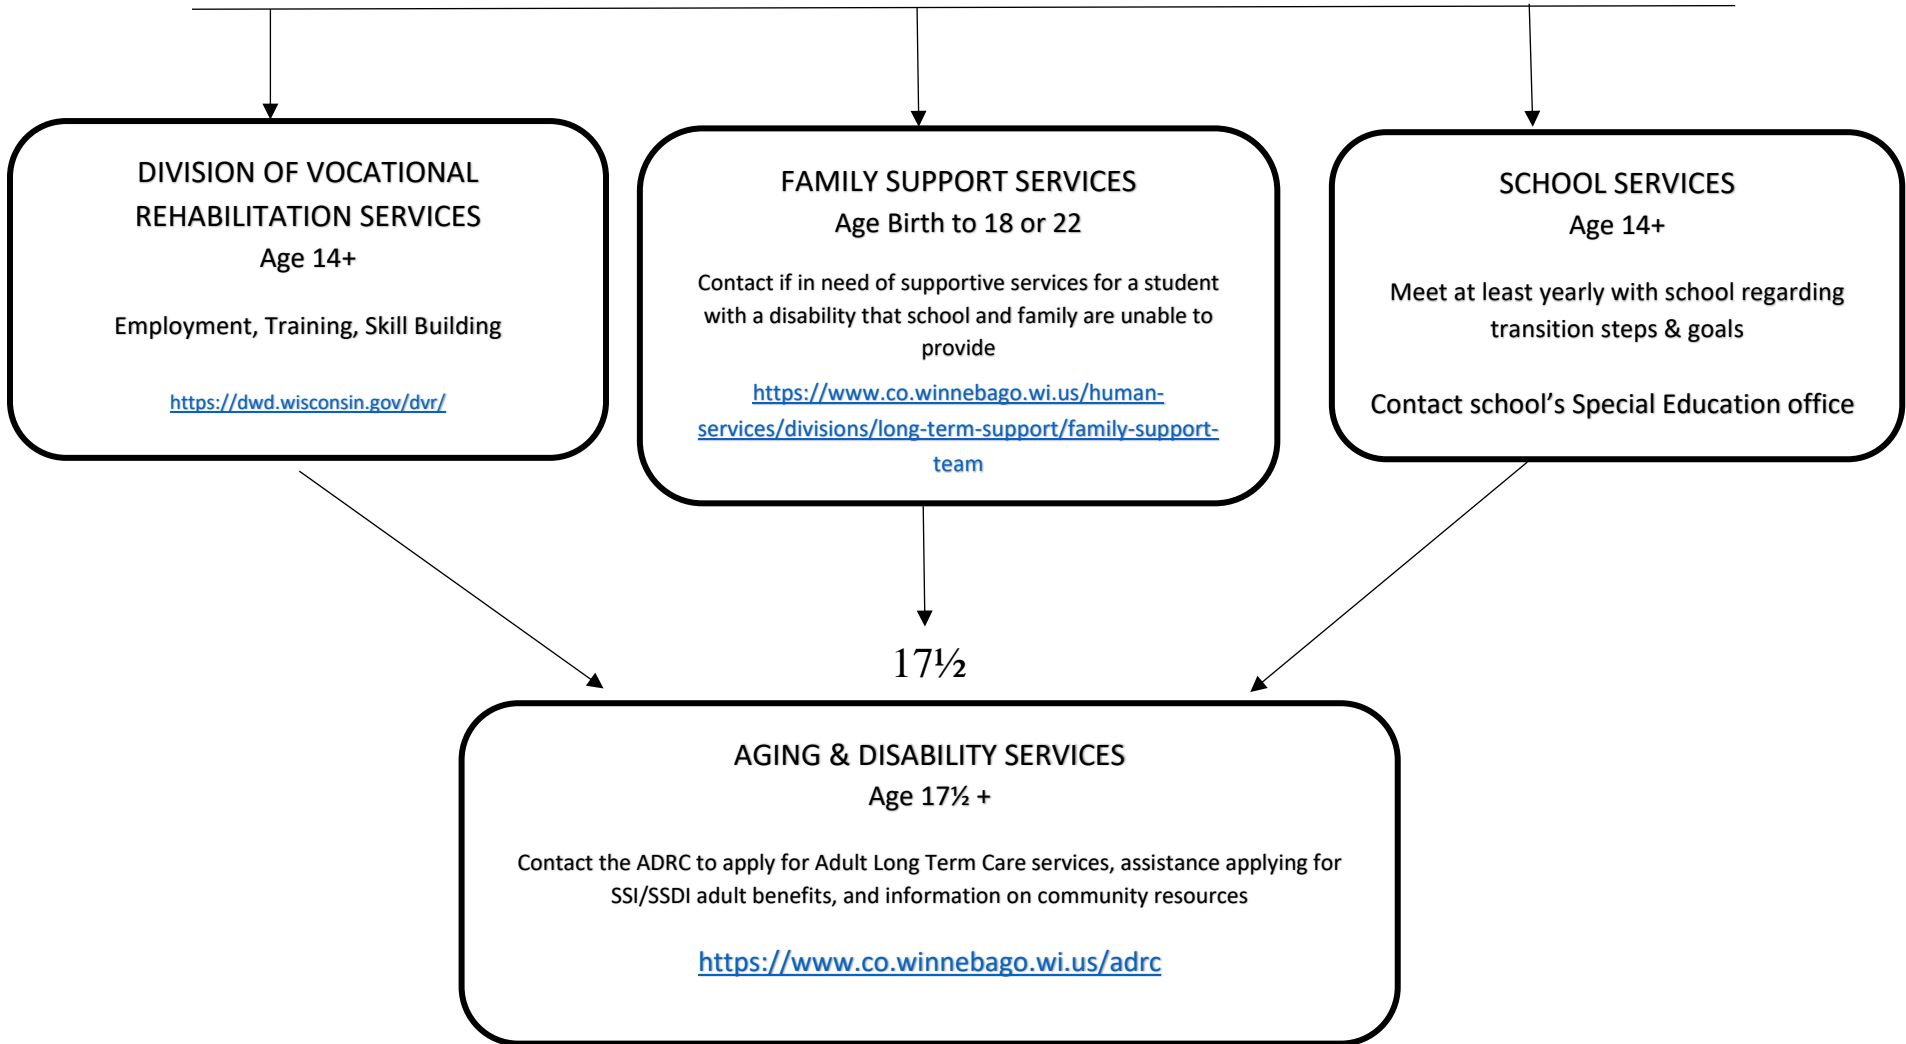

Winnebago County, WI

Transition Supports and Services

***Find us on Facebook! WCCoT – Winnebago County Community on Transition**

Age 14

Student/Parent Role in the Transition Process

Resources/Advocacy