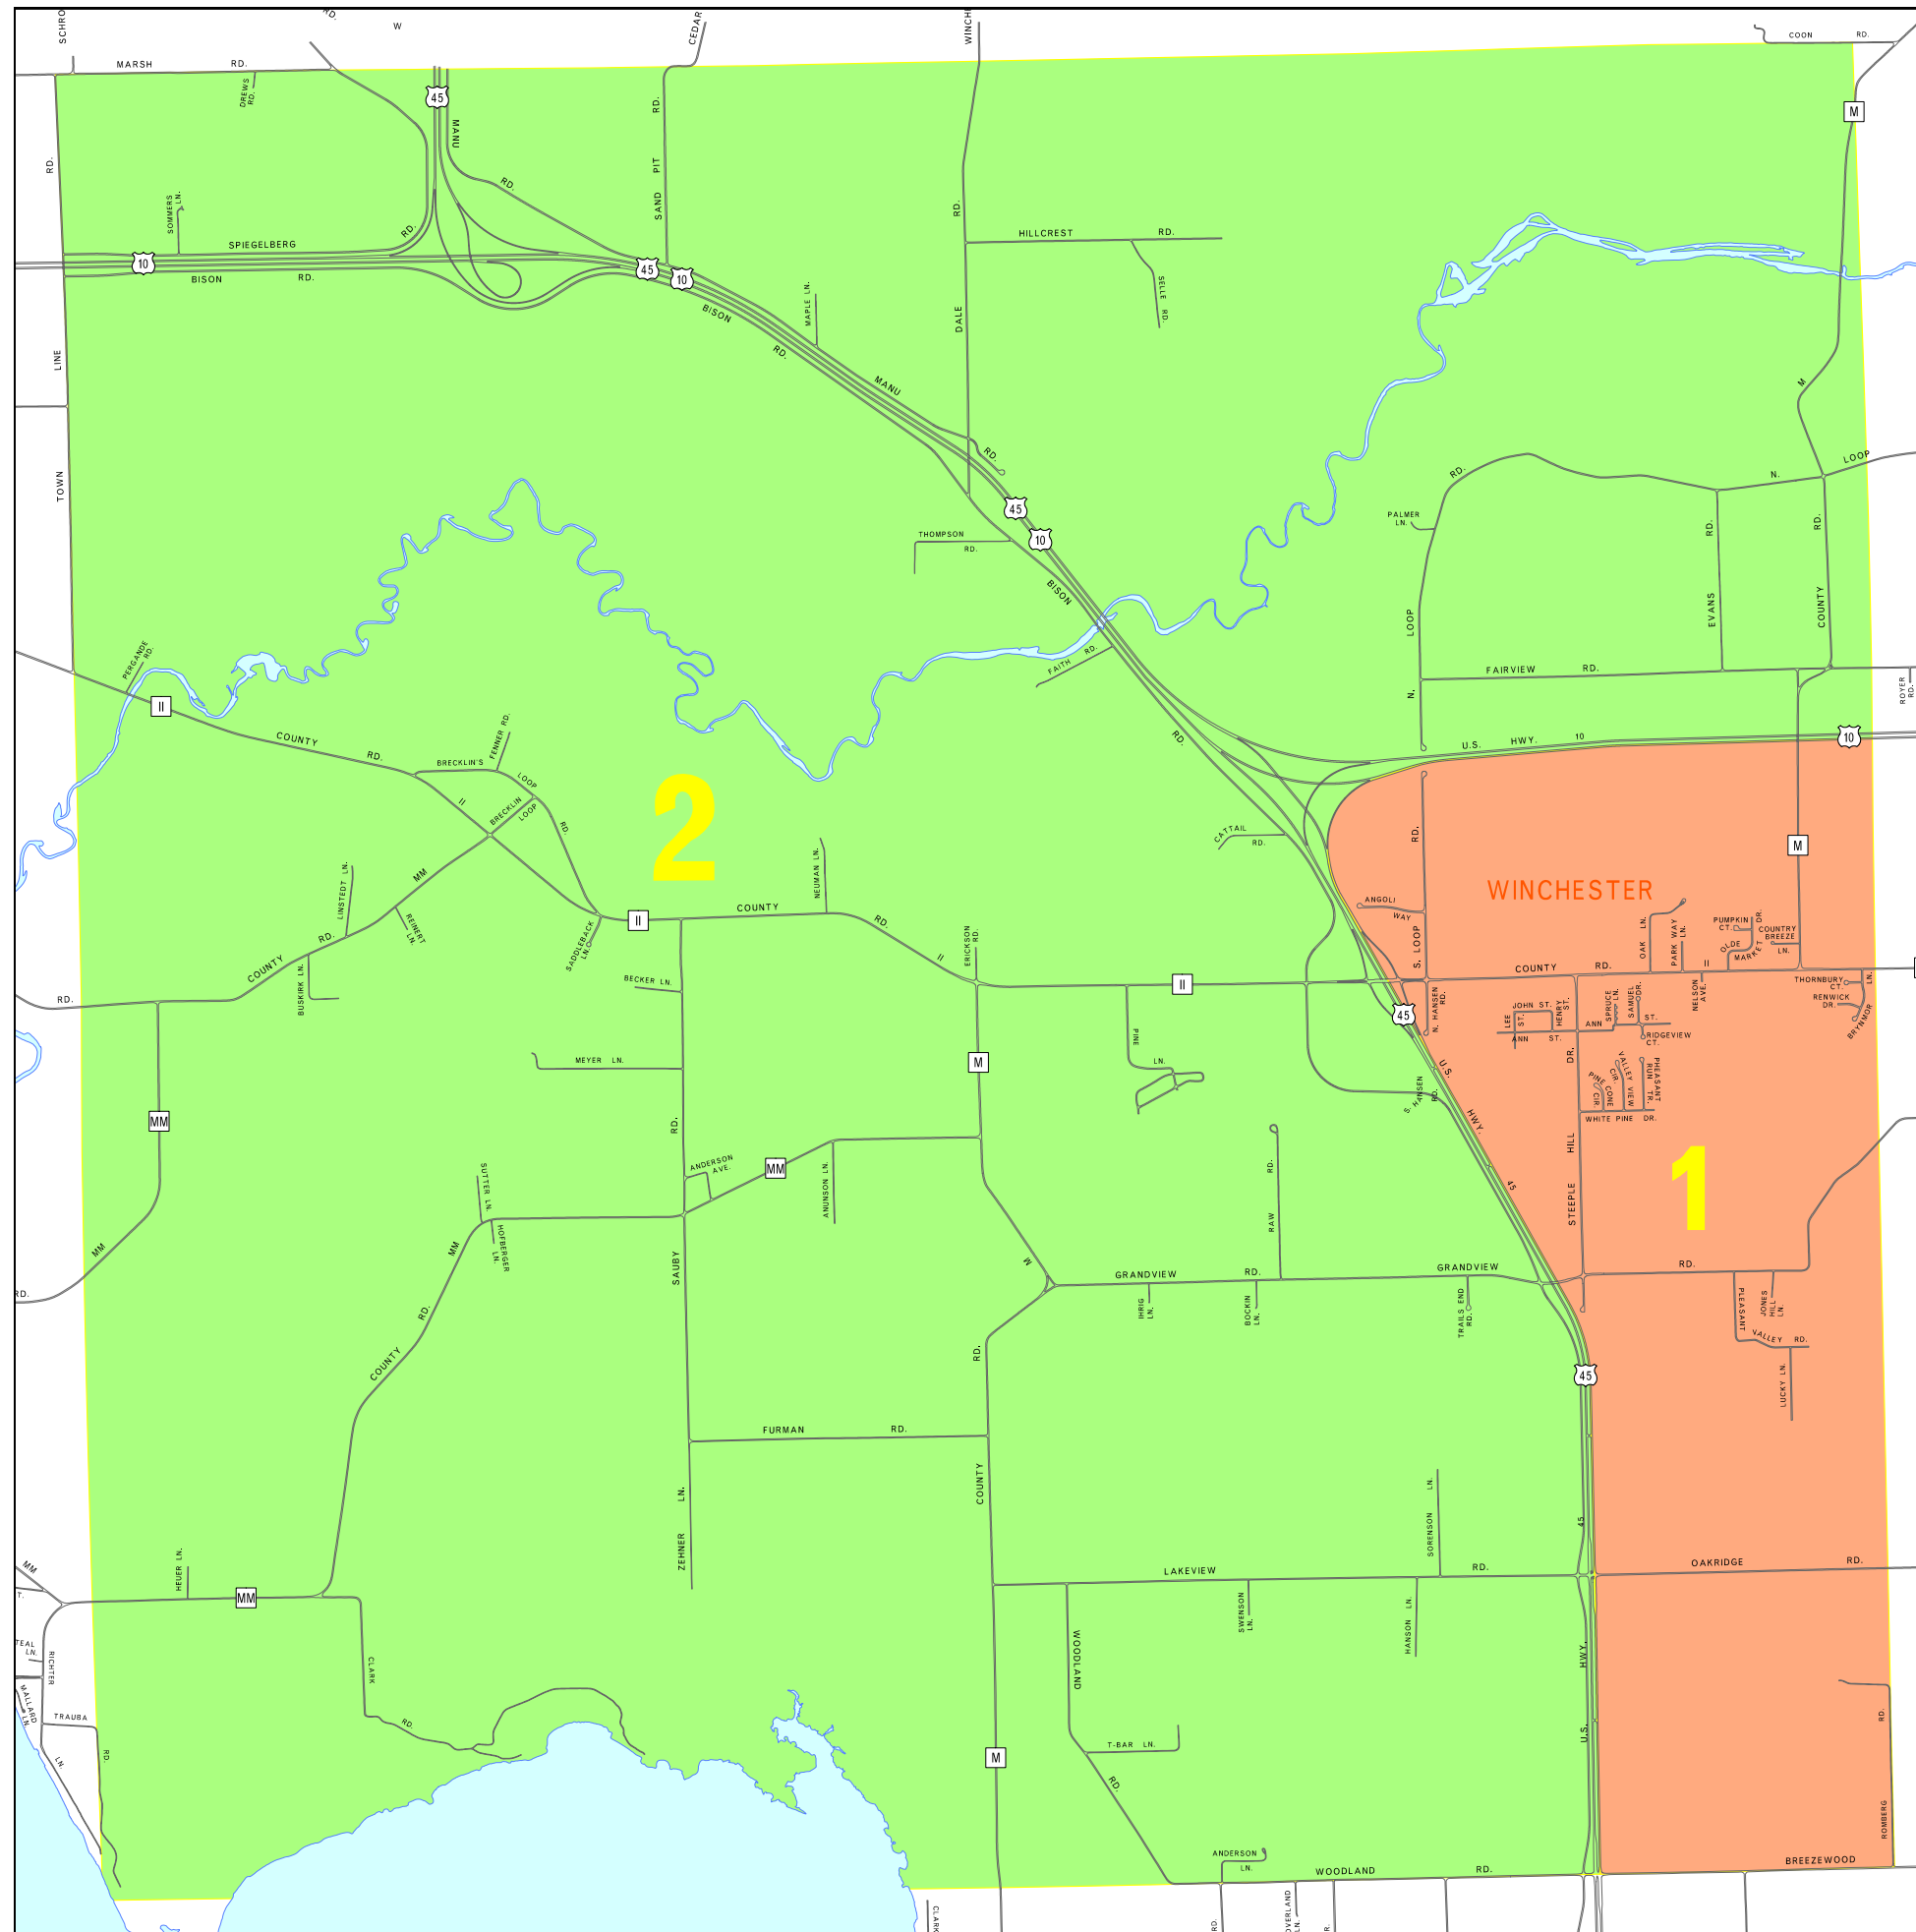

Ward Plan

(Adopted August 15, 2011)

Town of Winchester Winnebago County, Wisconsin