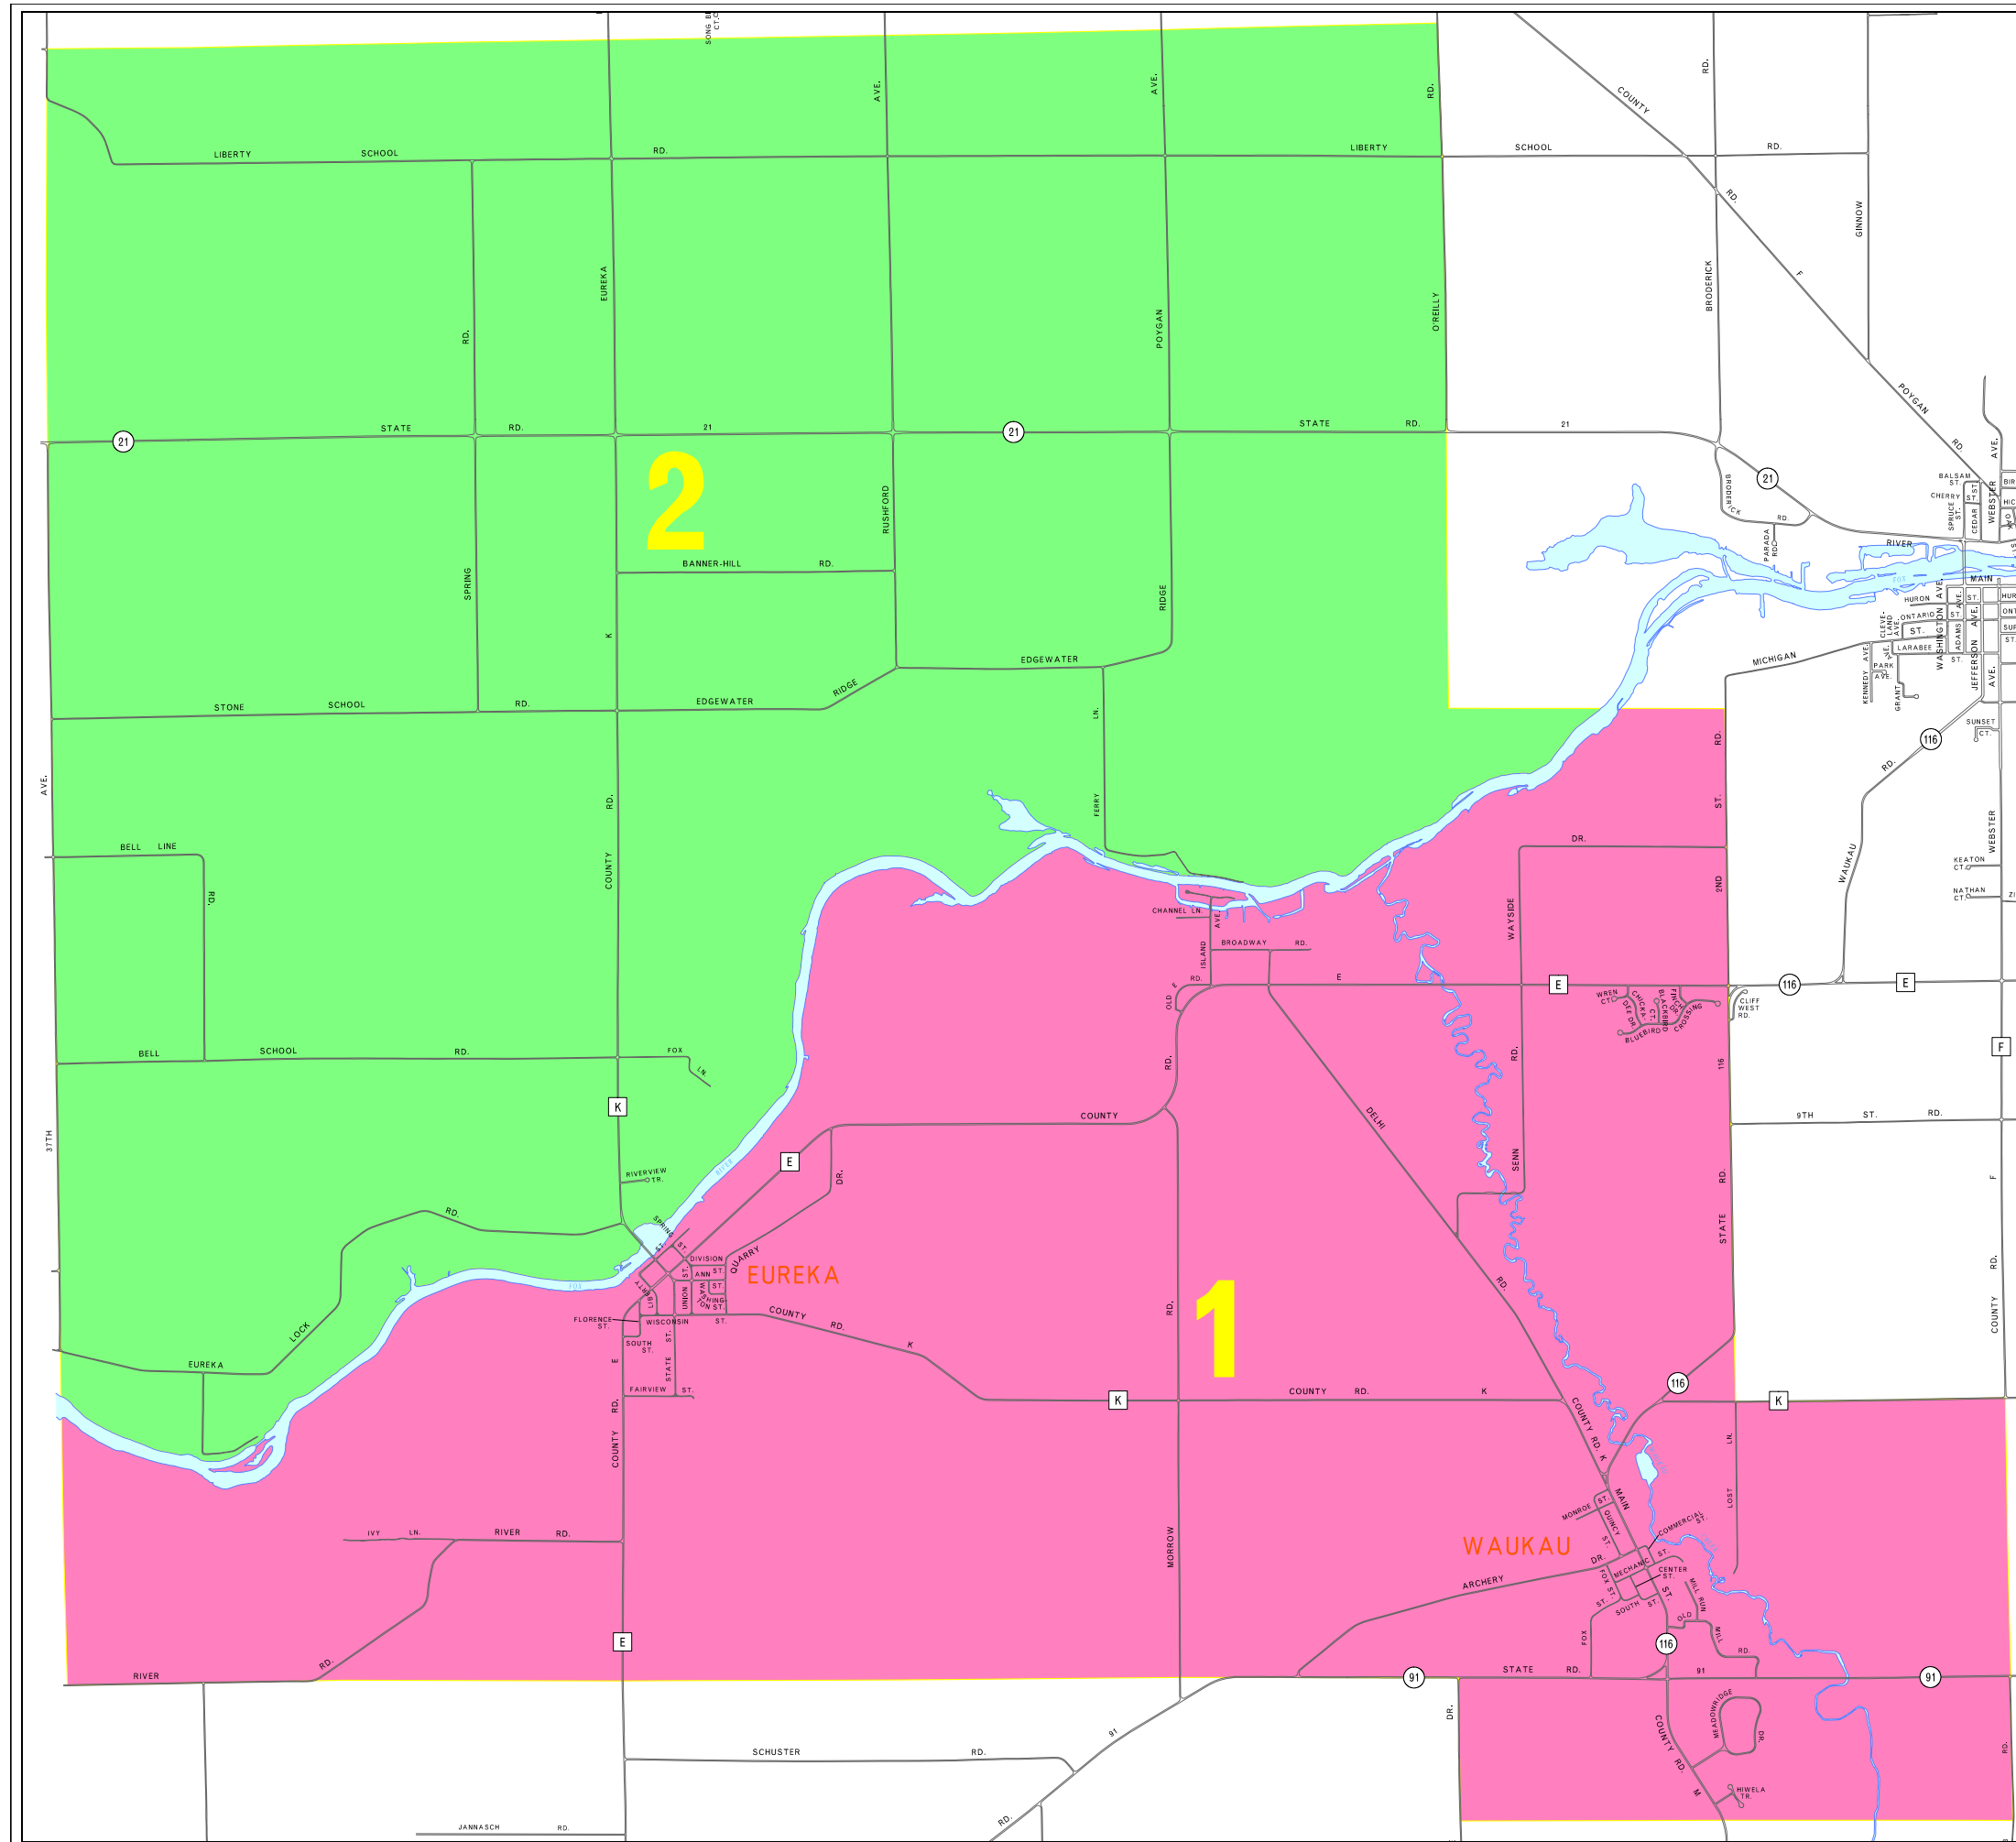

Ward Plan

(Adopted July 6, 2011)

Town of Rushford
Winnebago County,
Wisconsin