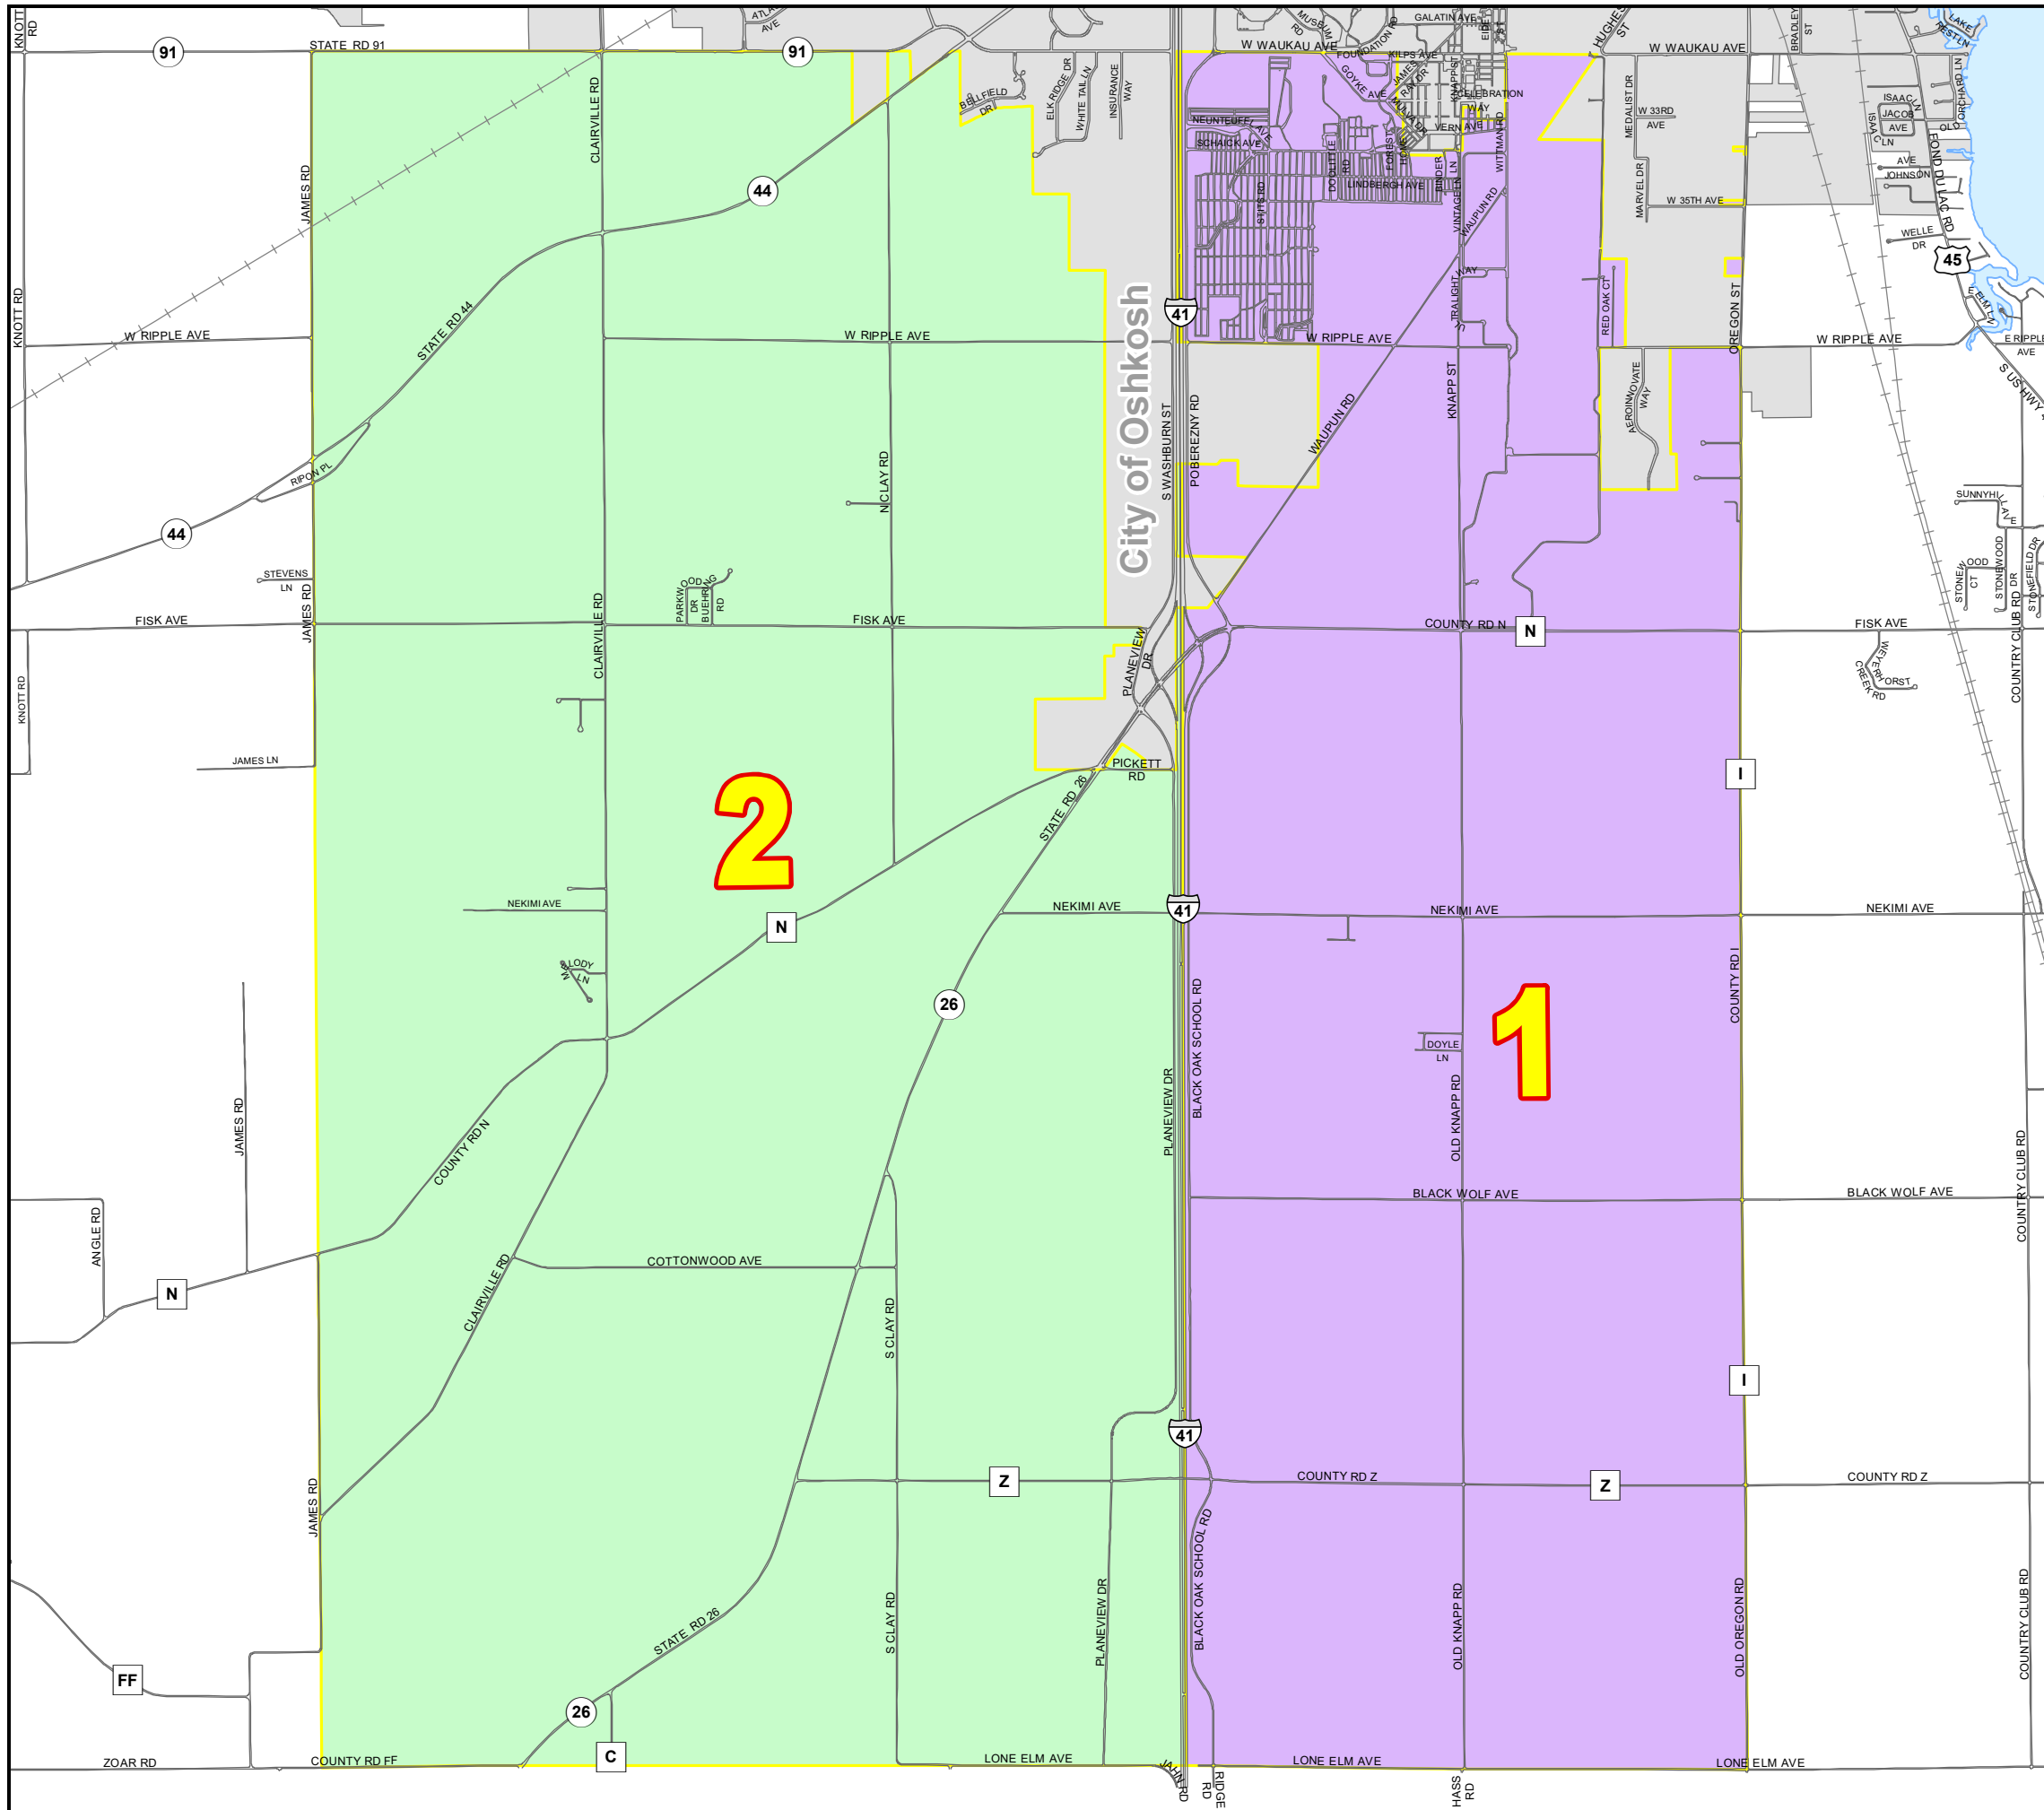

Ward Plan

(Adopted August 30, 2011)

Town of Nekimi

Winnebago County, Wisconsin

Updated: February 11, 2020

W.I.N.G.S. Disclaimer
This data was created for use by the Winnebago County Geographic Information System Project. Any other use/application of this information is the responsibility of the user and such use/application is at their own risk. Winnebago County disclaims all liability regarding fitness of the information for any use other than Winnebago County business.
Data for this map copyrighted December 31, 2006