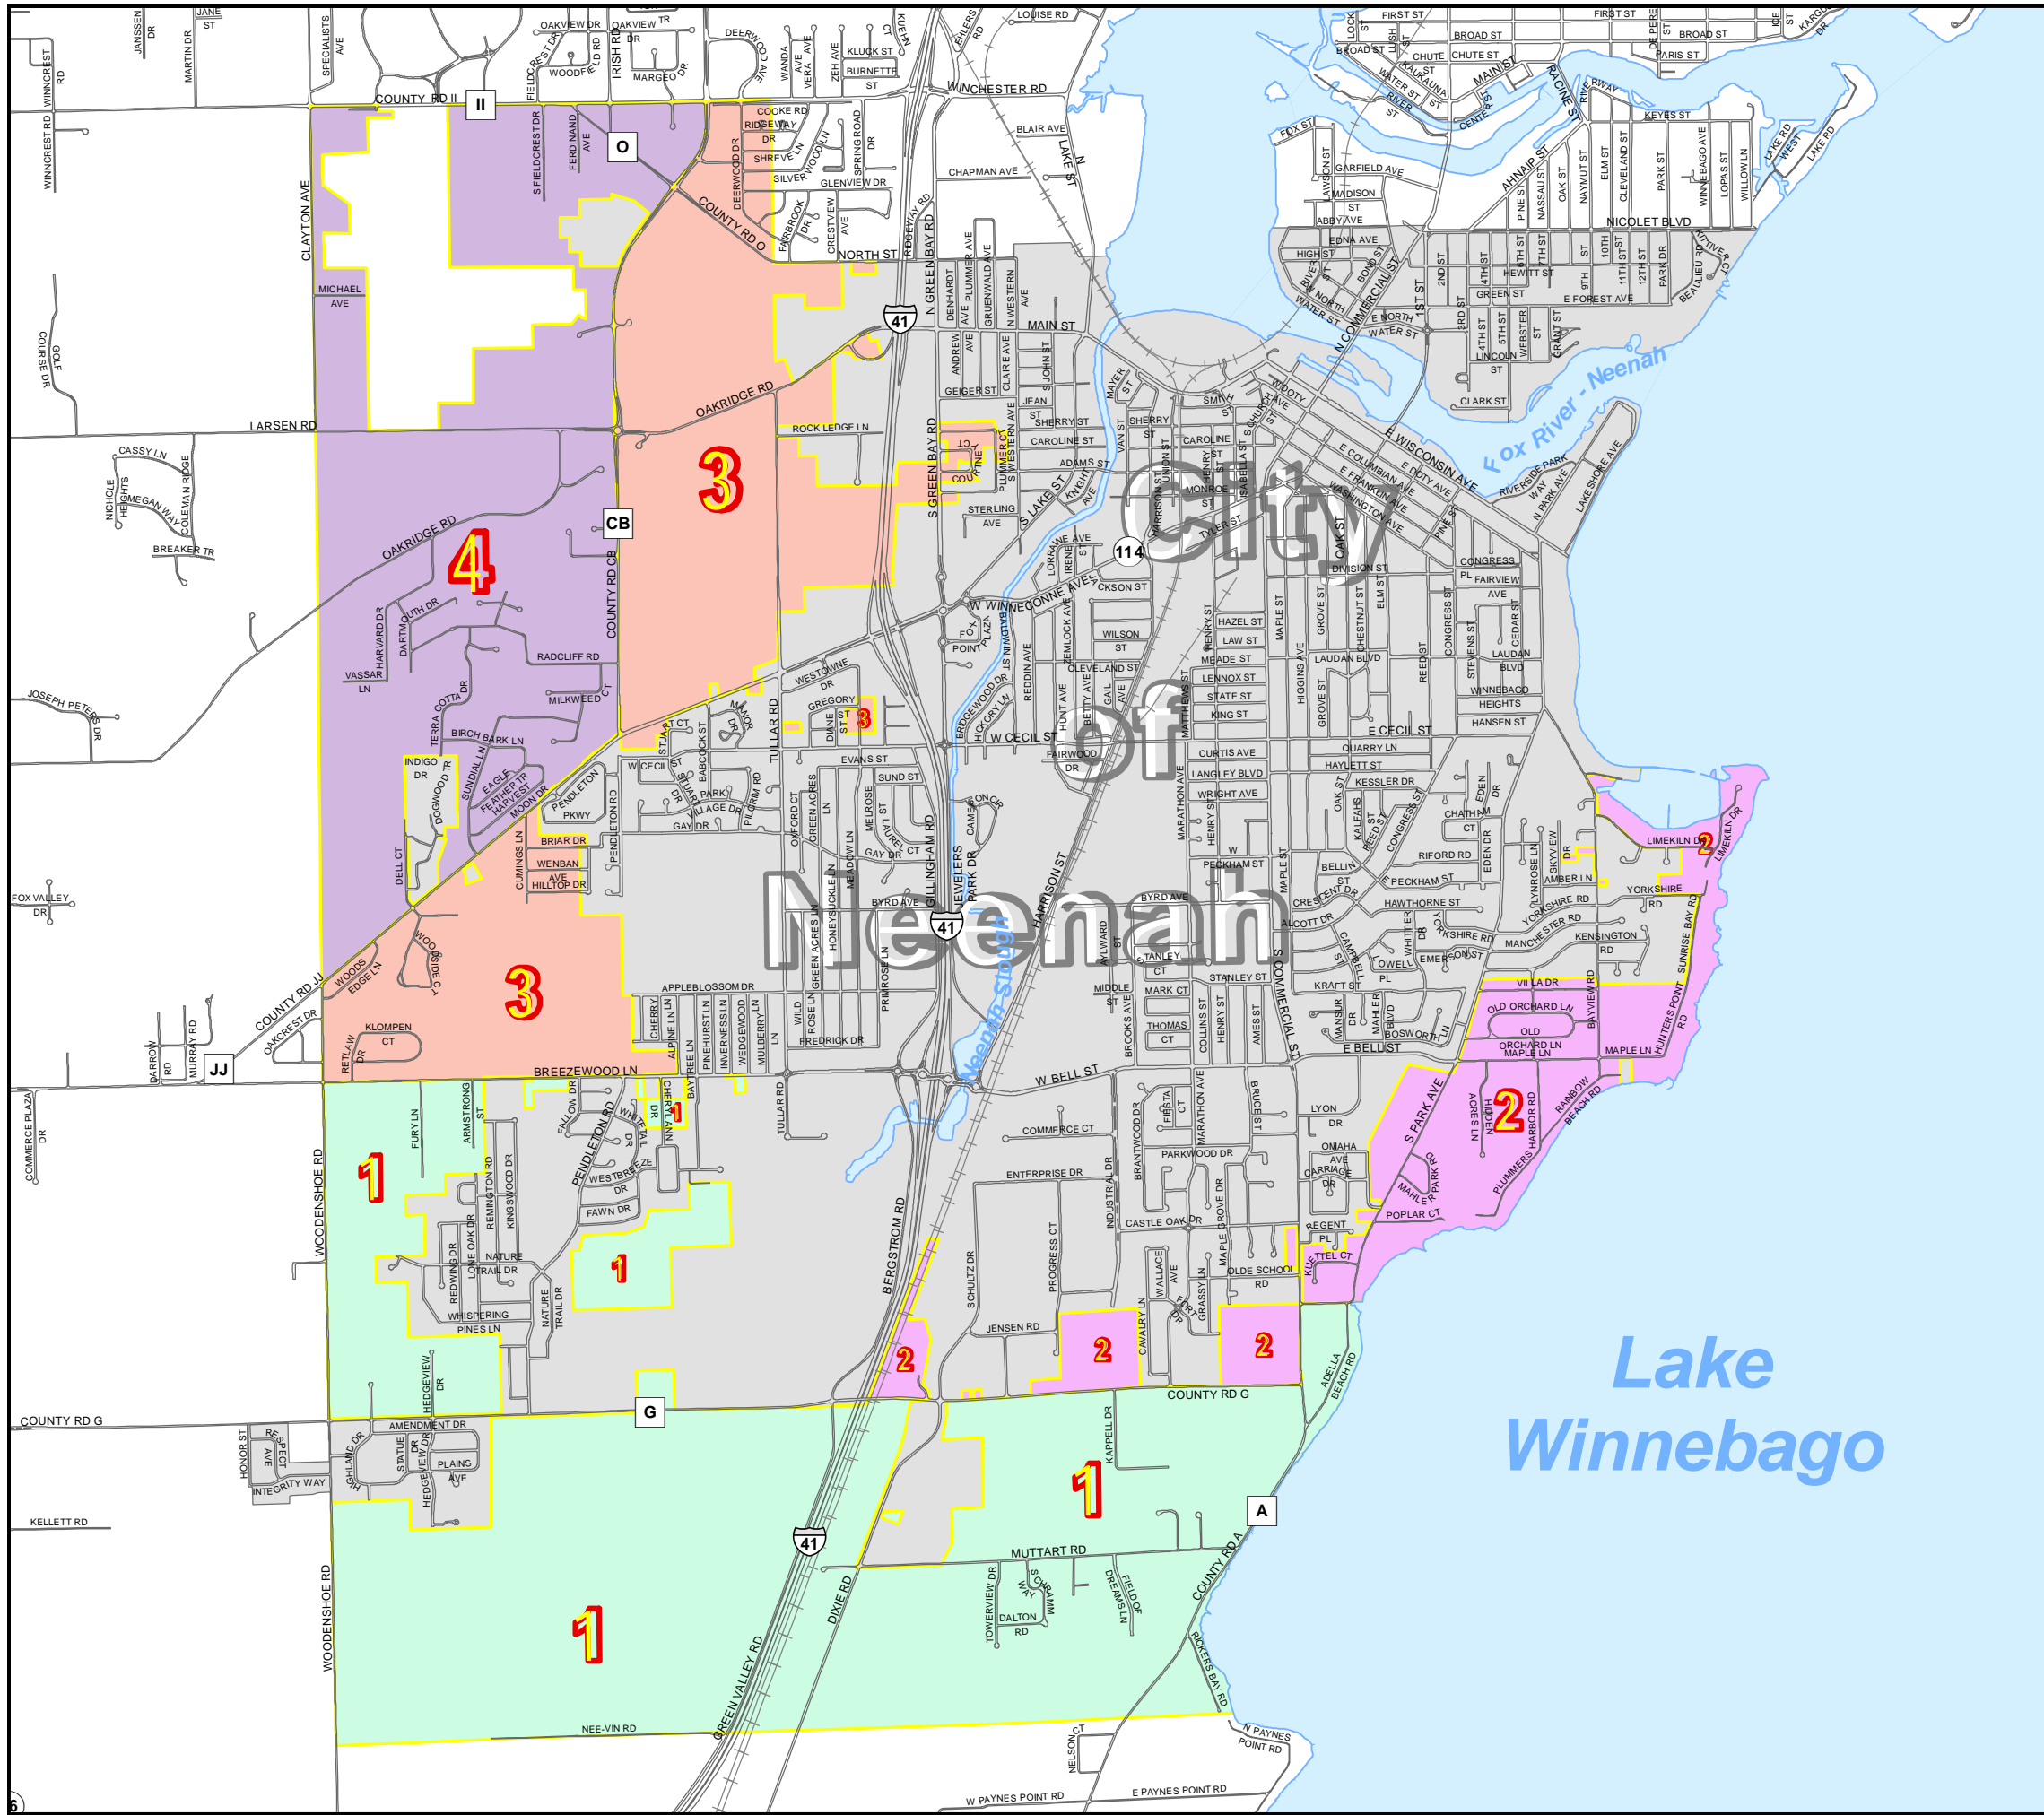

Ward Plan

(Adopted June 13, 2011)

Town of Neenah Winnebago County, Wisconsin

Scale

Lake
Winnebago

Updated: December 14, 2020

W.I.N.G.S. Disclaimer
This data was created for use by the Winnebago County Geographic Information System Project. Any other use/application of this information is the responsibility of the user and such use/application is at their own risk. Winnebago County disclaims all liability regarding fitness of the information for any use other than Winnebago County business.
Data for this map copyrighted December 31, 2006