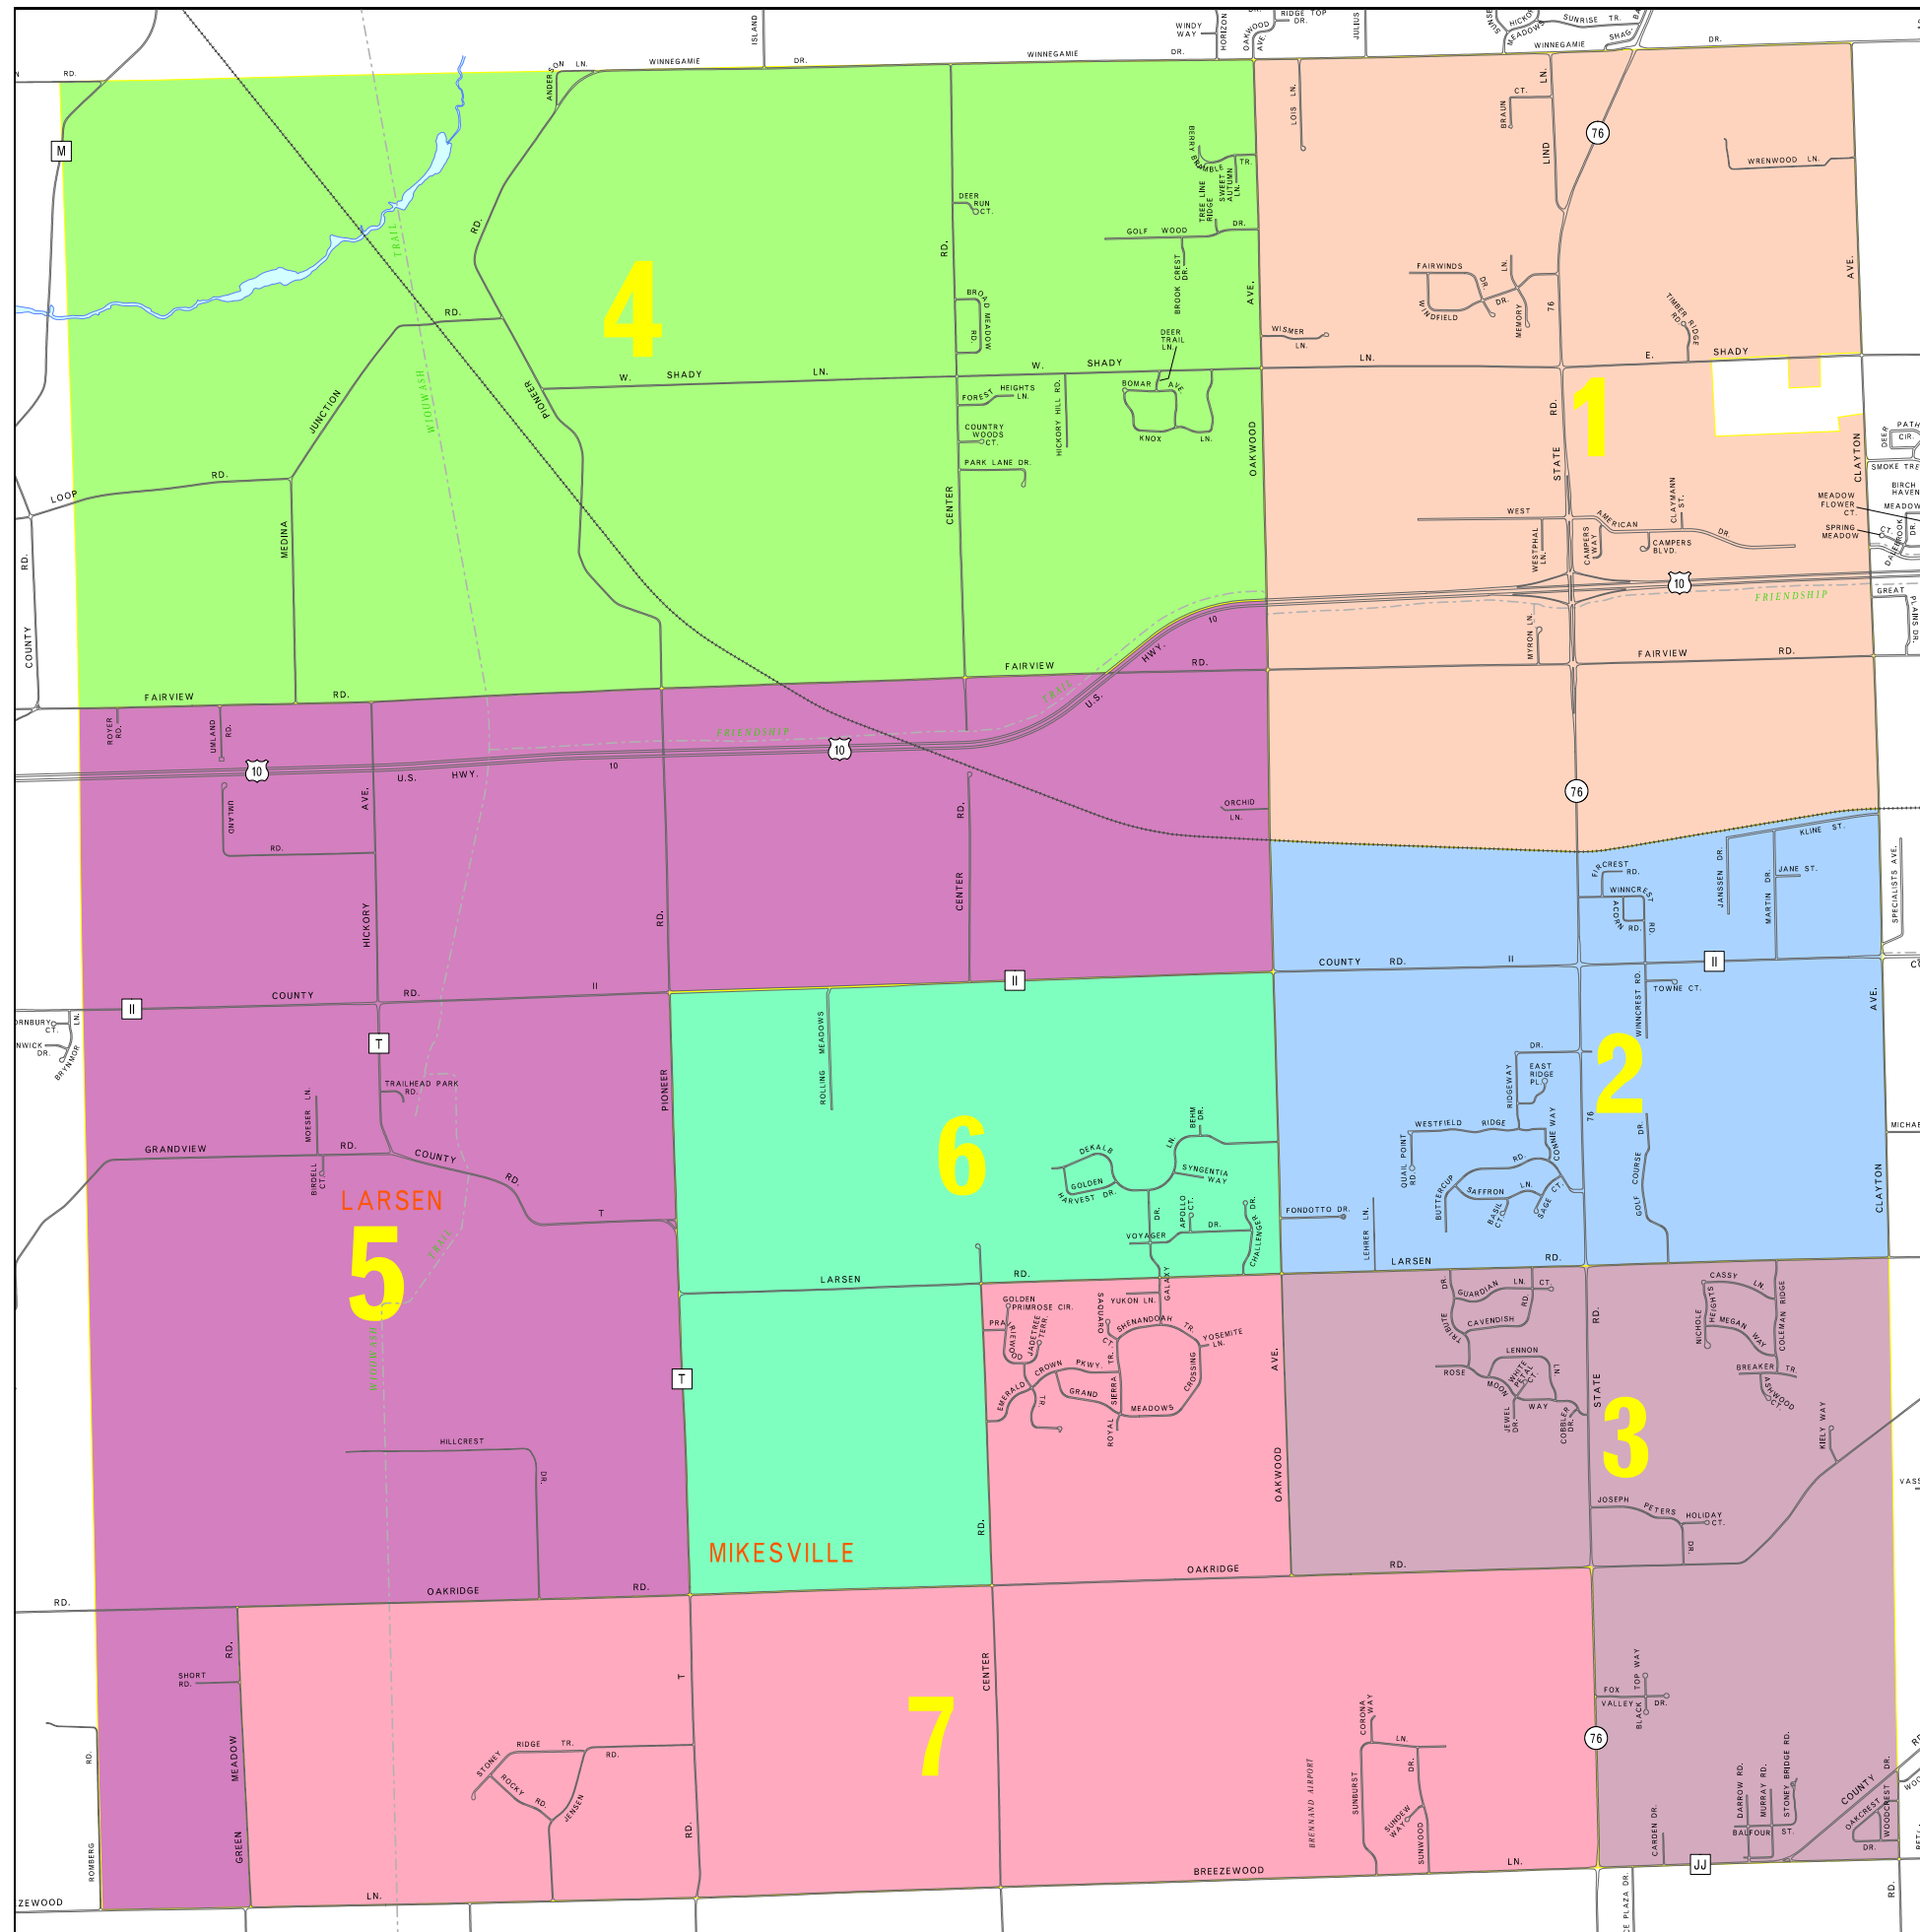

Ward Plan

(Adopted August 3, 2011)

Town of Clayton
Winnebago County,
Wisconsin