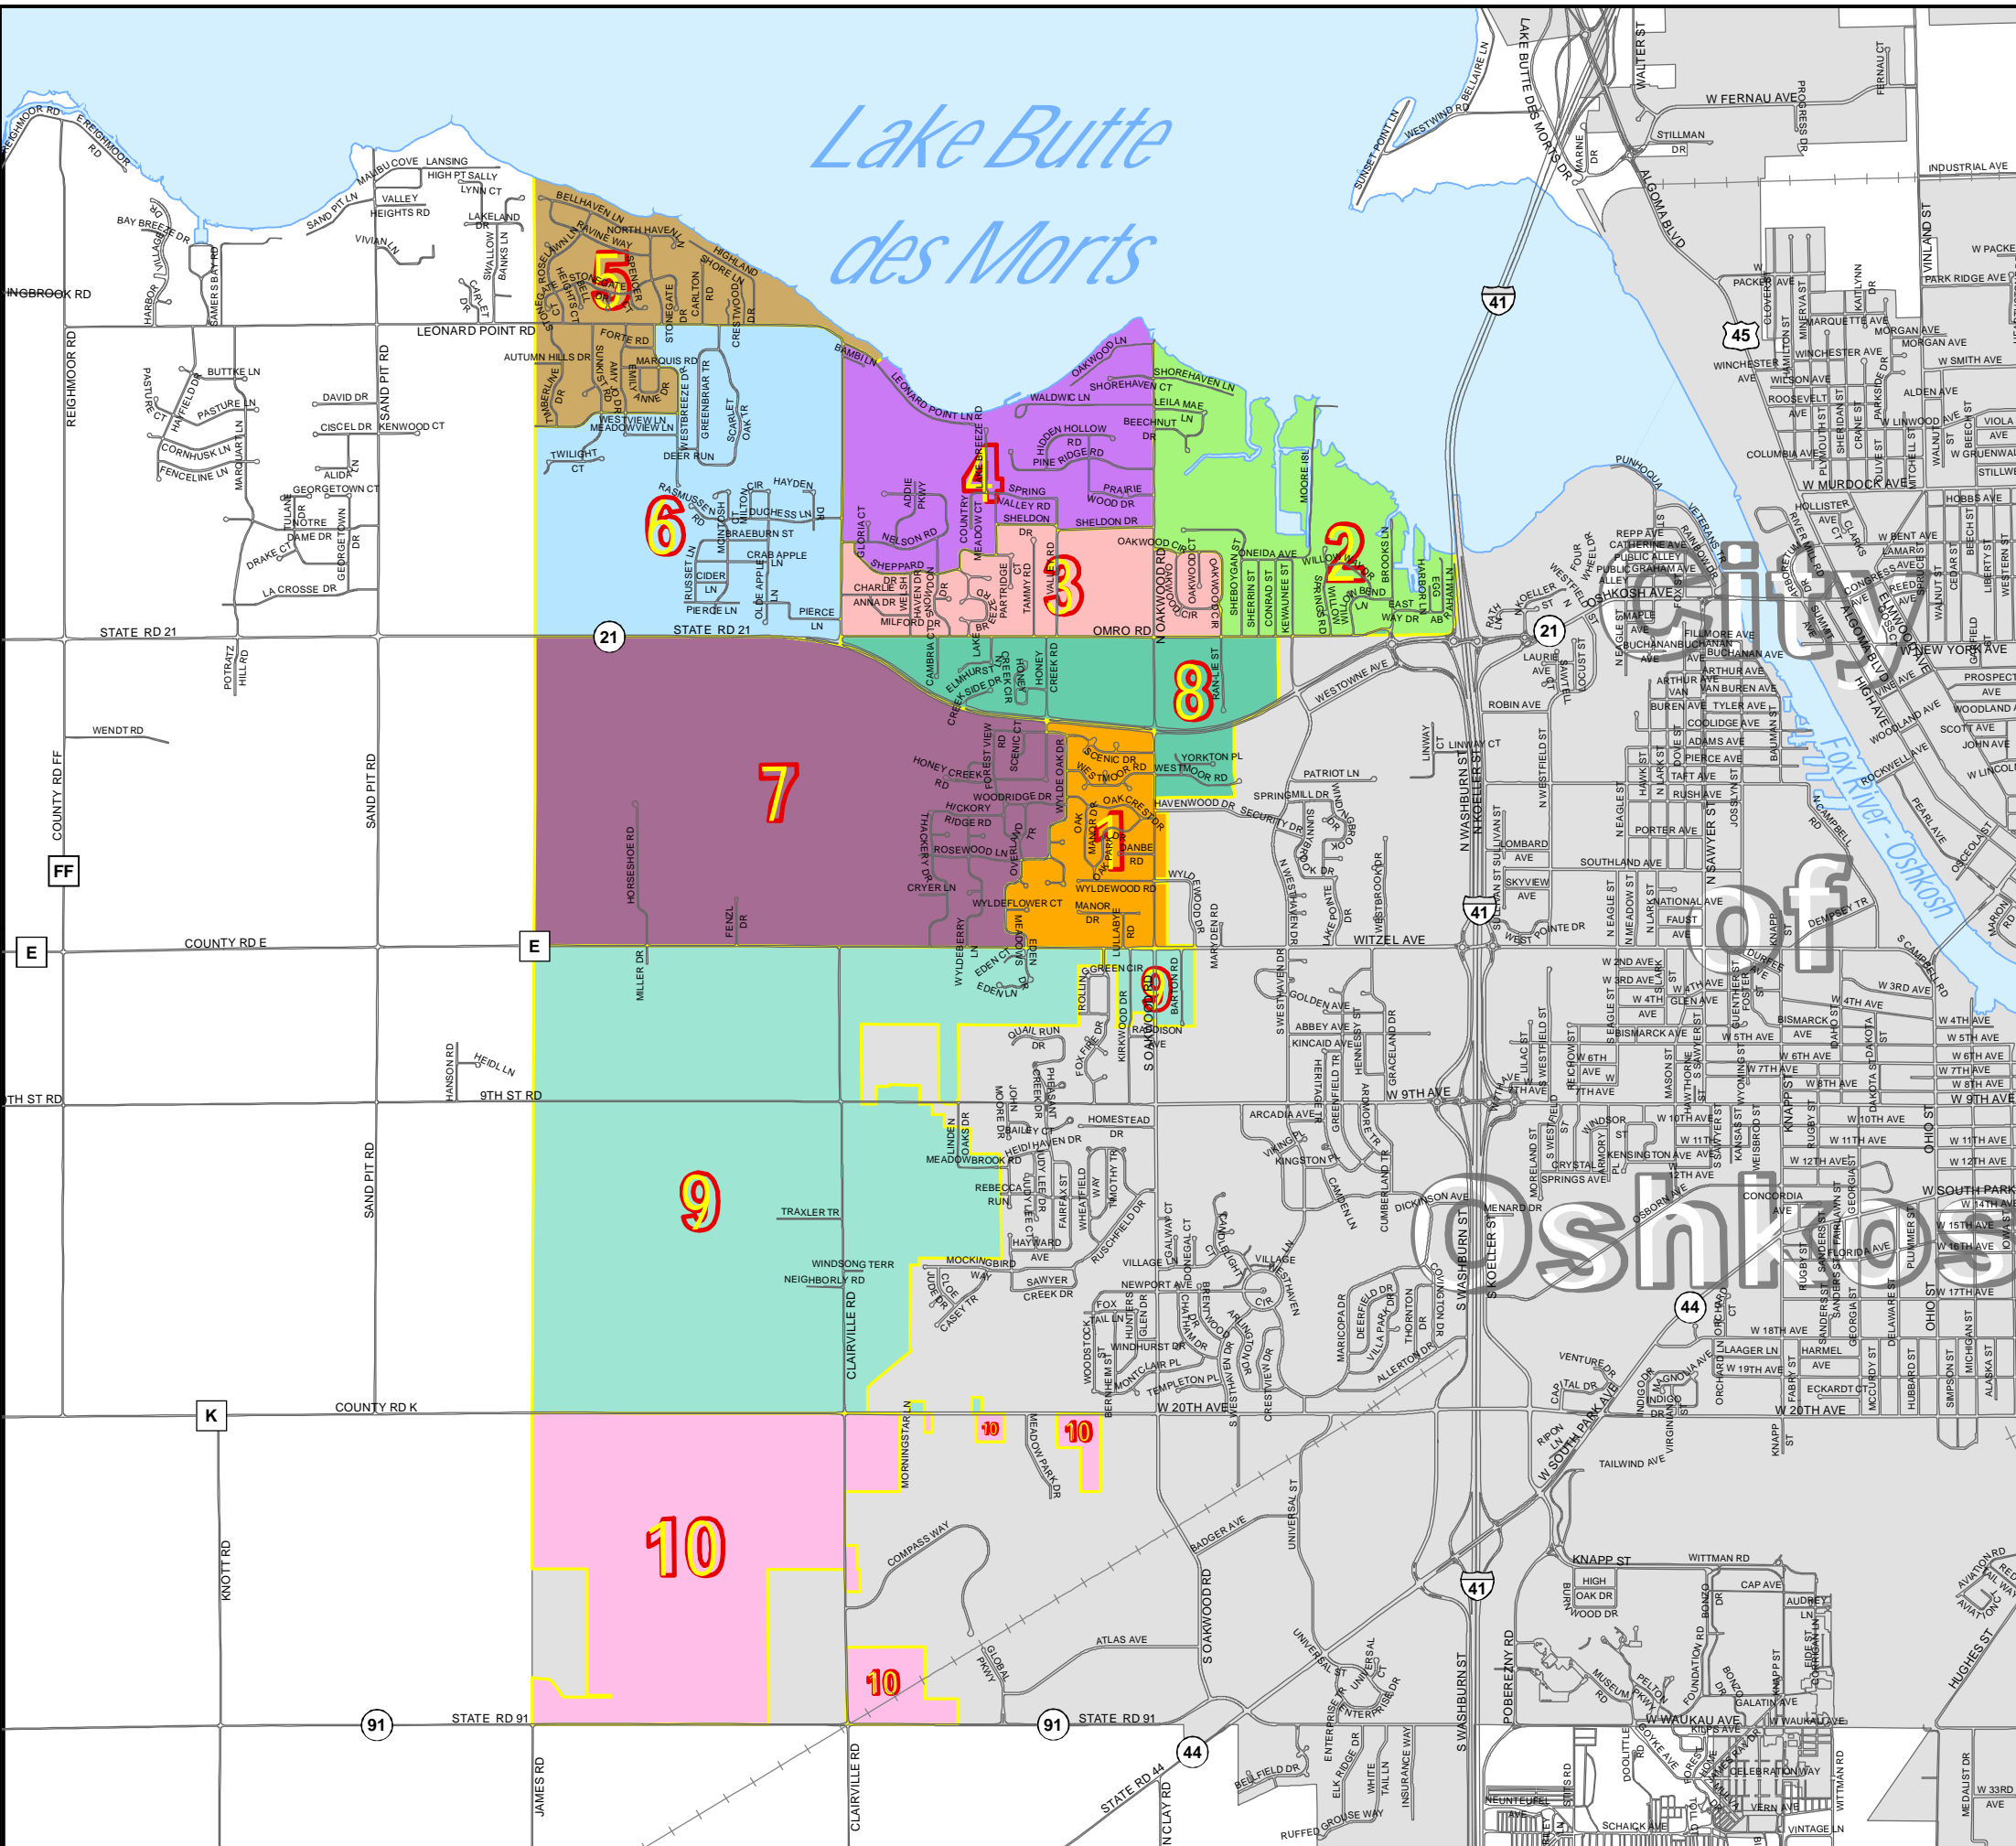

Lake Butte
des Morts

Ward Plan

(Adopted July 20, 2011)

Town of Algoma Winnebago County, Wisconsin

Scale

Updated: March 1, 2018

W.I.N.G.S. Disclaimer
This data was created for use by the Winnebago County Geographic Information System Project. Any other use/application of this information is the responsibility of the user and such use/application is at their own risk. Winnebago County disclaims all liability regarding fitness of the information for any use other than Winnebago County business.
Data for this map copyrighted December 31, 2006