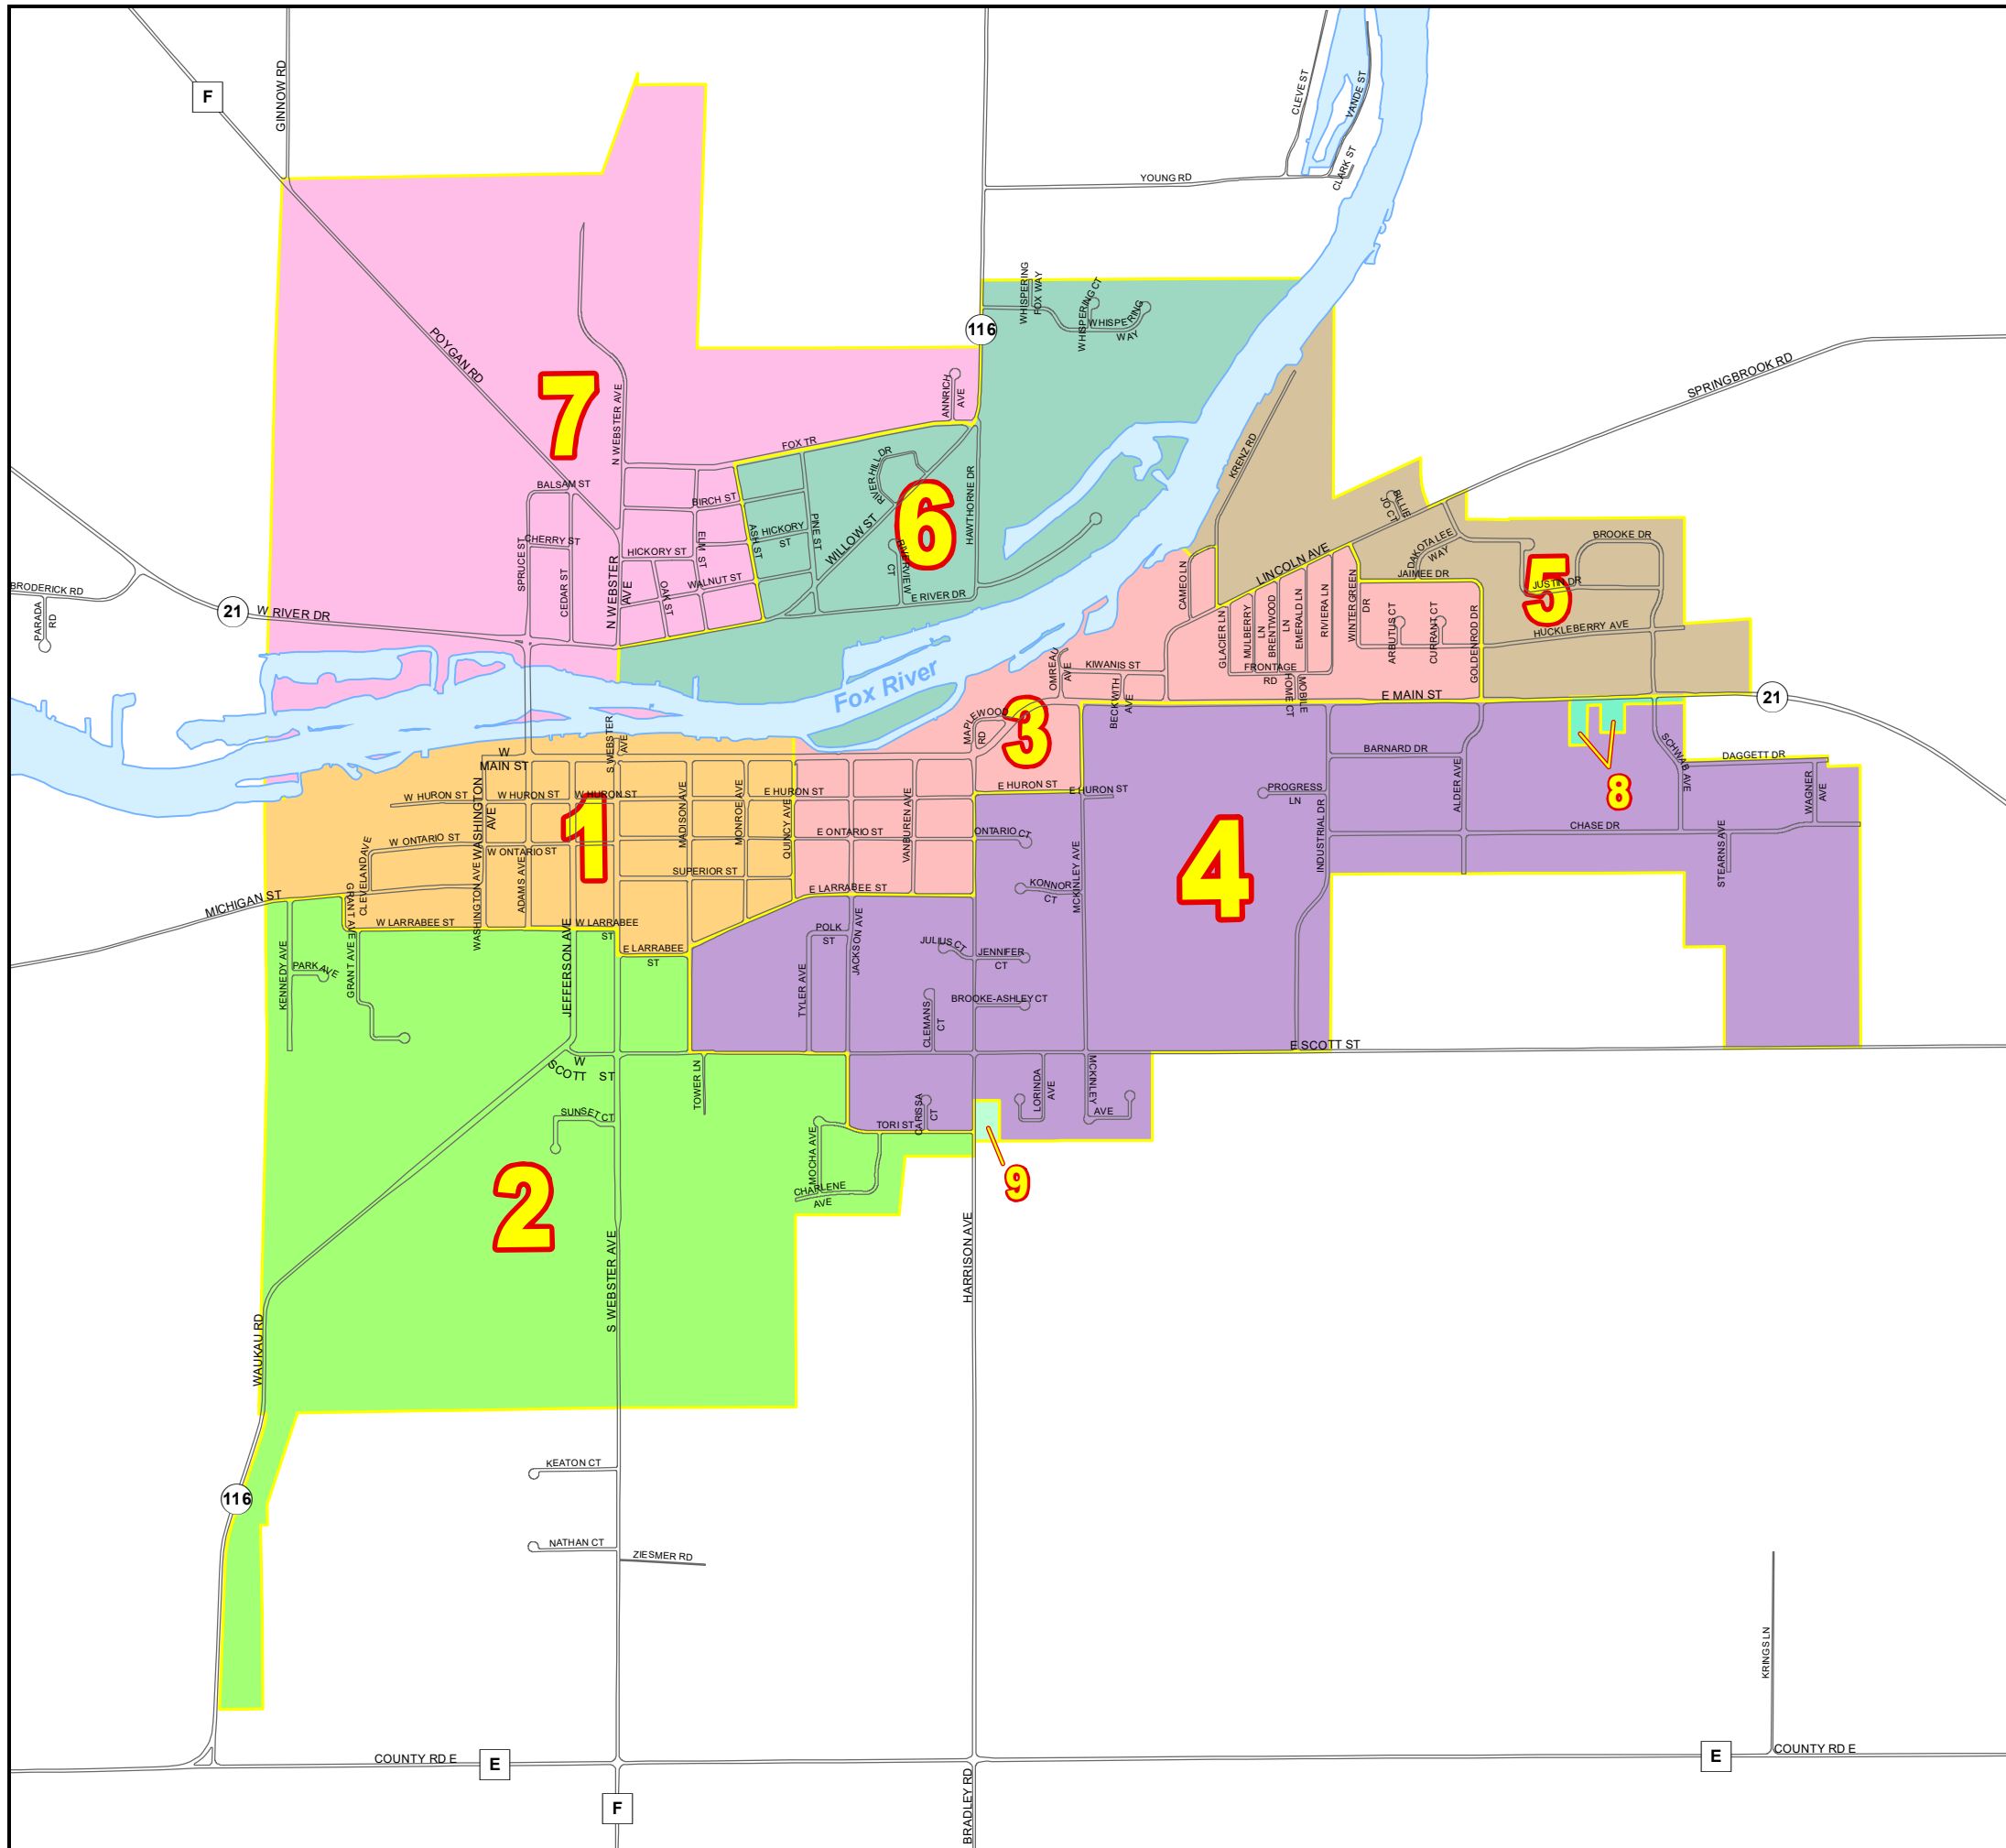

Ward Plan

(Adopted June 21, 2011)

City of Omro Winnebago County, Wisconsin

Scale

Updated: July 17, 2020

W.I.N.G.S. Disclaimer
This data was created for use by the Winnebago County Geographic Information System Project. Any other use/application of this information is the responsibility of the user and such use/application is at their own risk. Winnebago County disclaims all liability regarding fitness of the information for any use other than Winnebago County business.
Data for this map copyrighted December 31, 2006