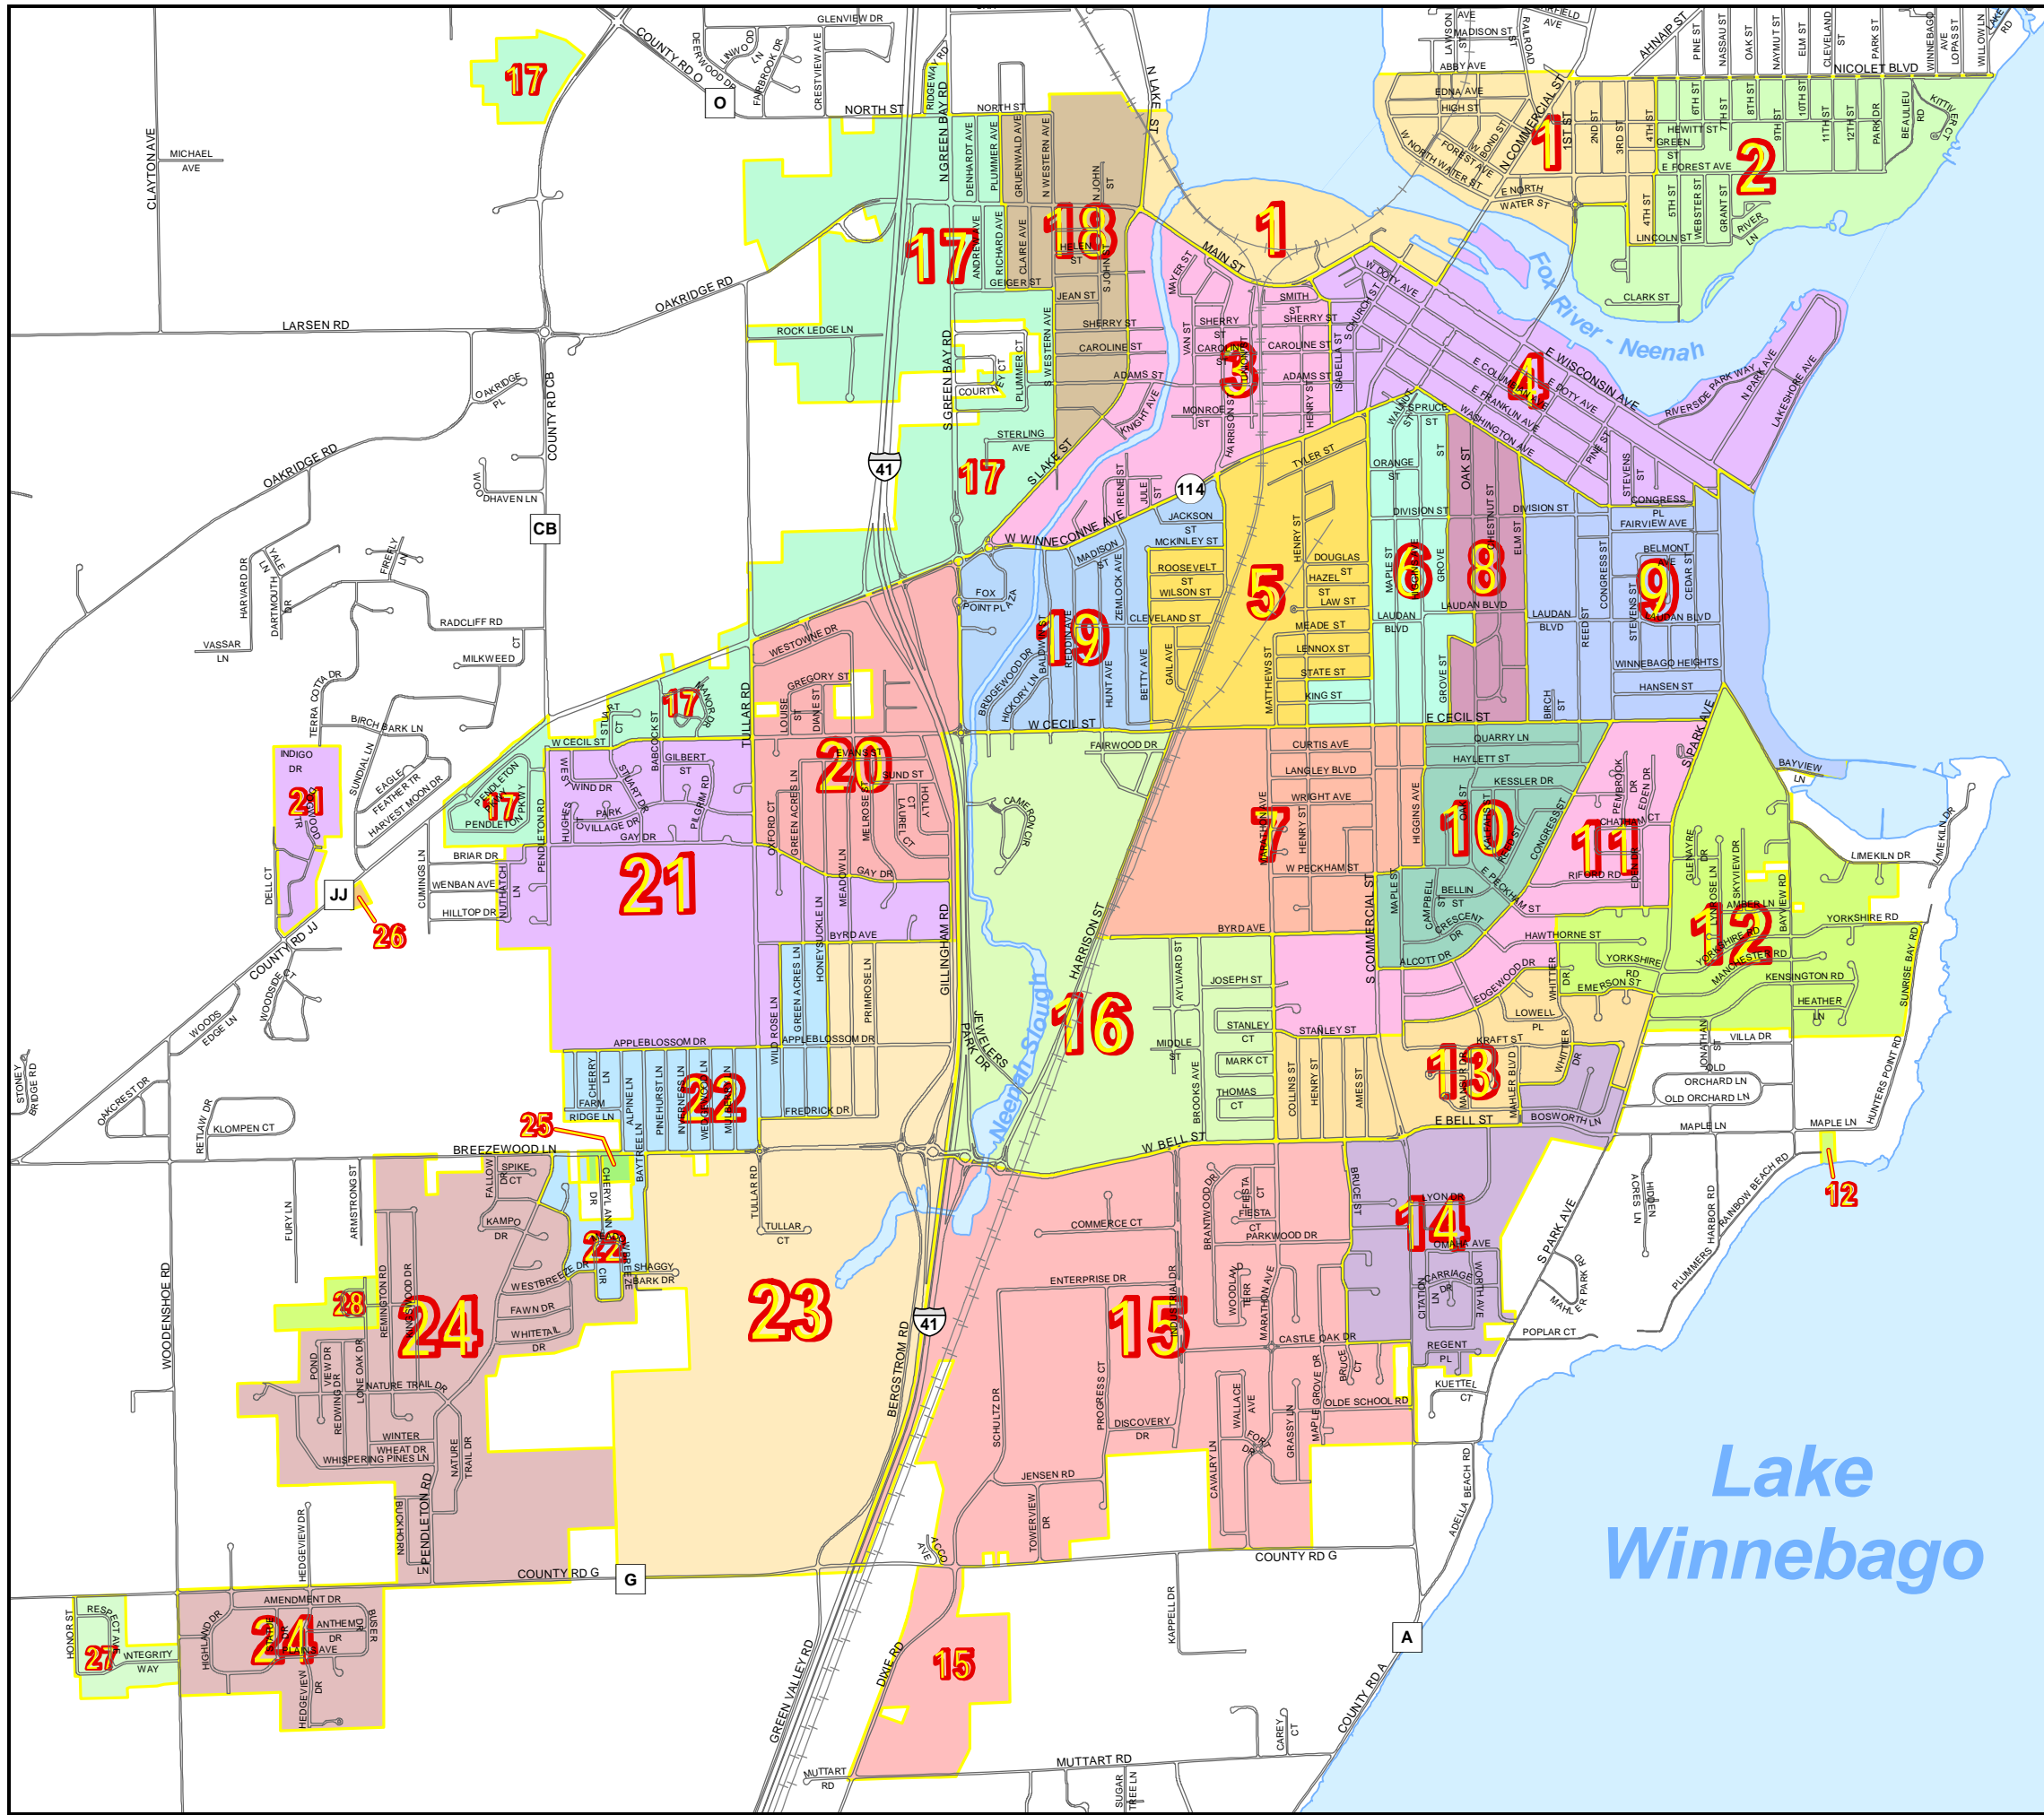

Ward Plan

(Adopted July 20, 2011)
(Amended October 5, 2011)

City of Neenah Winnebago County, Wisconsin

W.I.N.G.S. Disclaimer
This data was created for use by the Winnebago County Geographic Information System Project. Any other use/application of this information is the responsibility of the user and such use/application is at their own risk. Winnebago County disclaims all liability regarding fitness of the information for any use other than Winnebago County business.
Data for this map copyrighted December 31, 2006