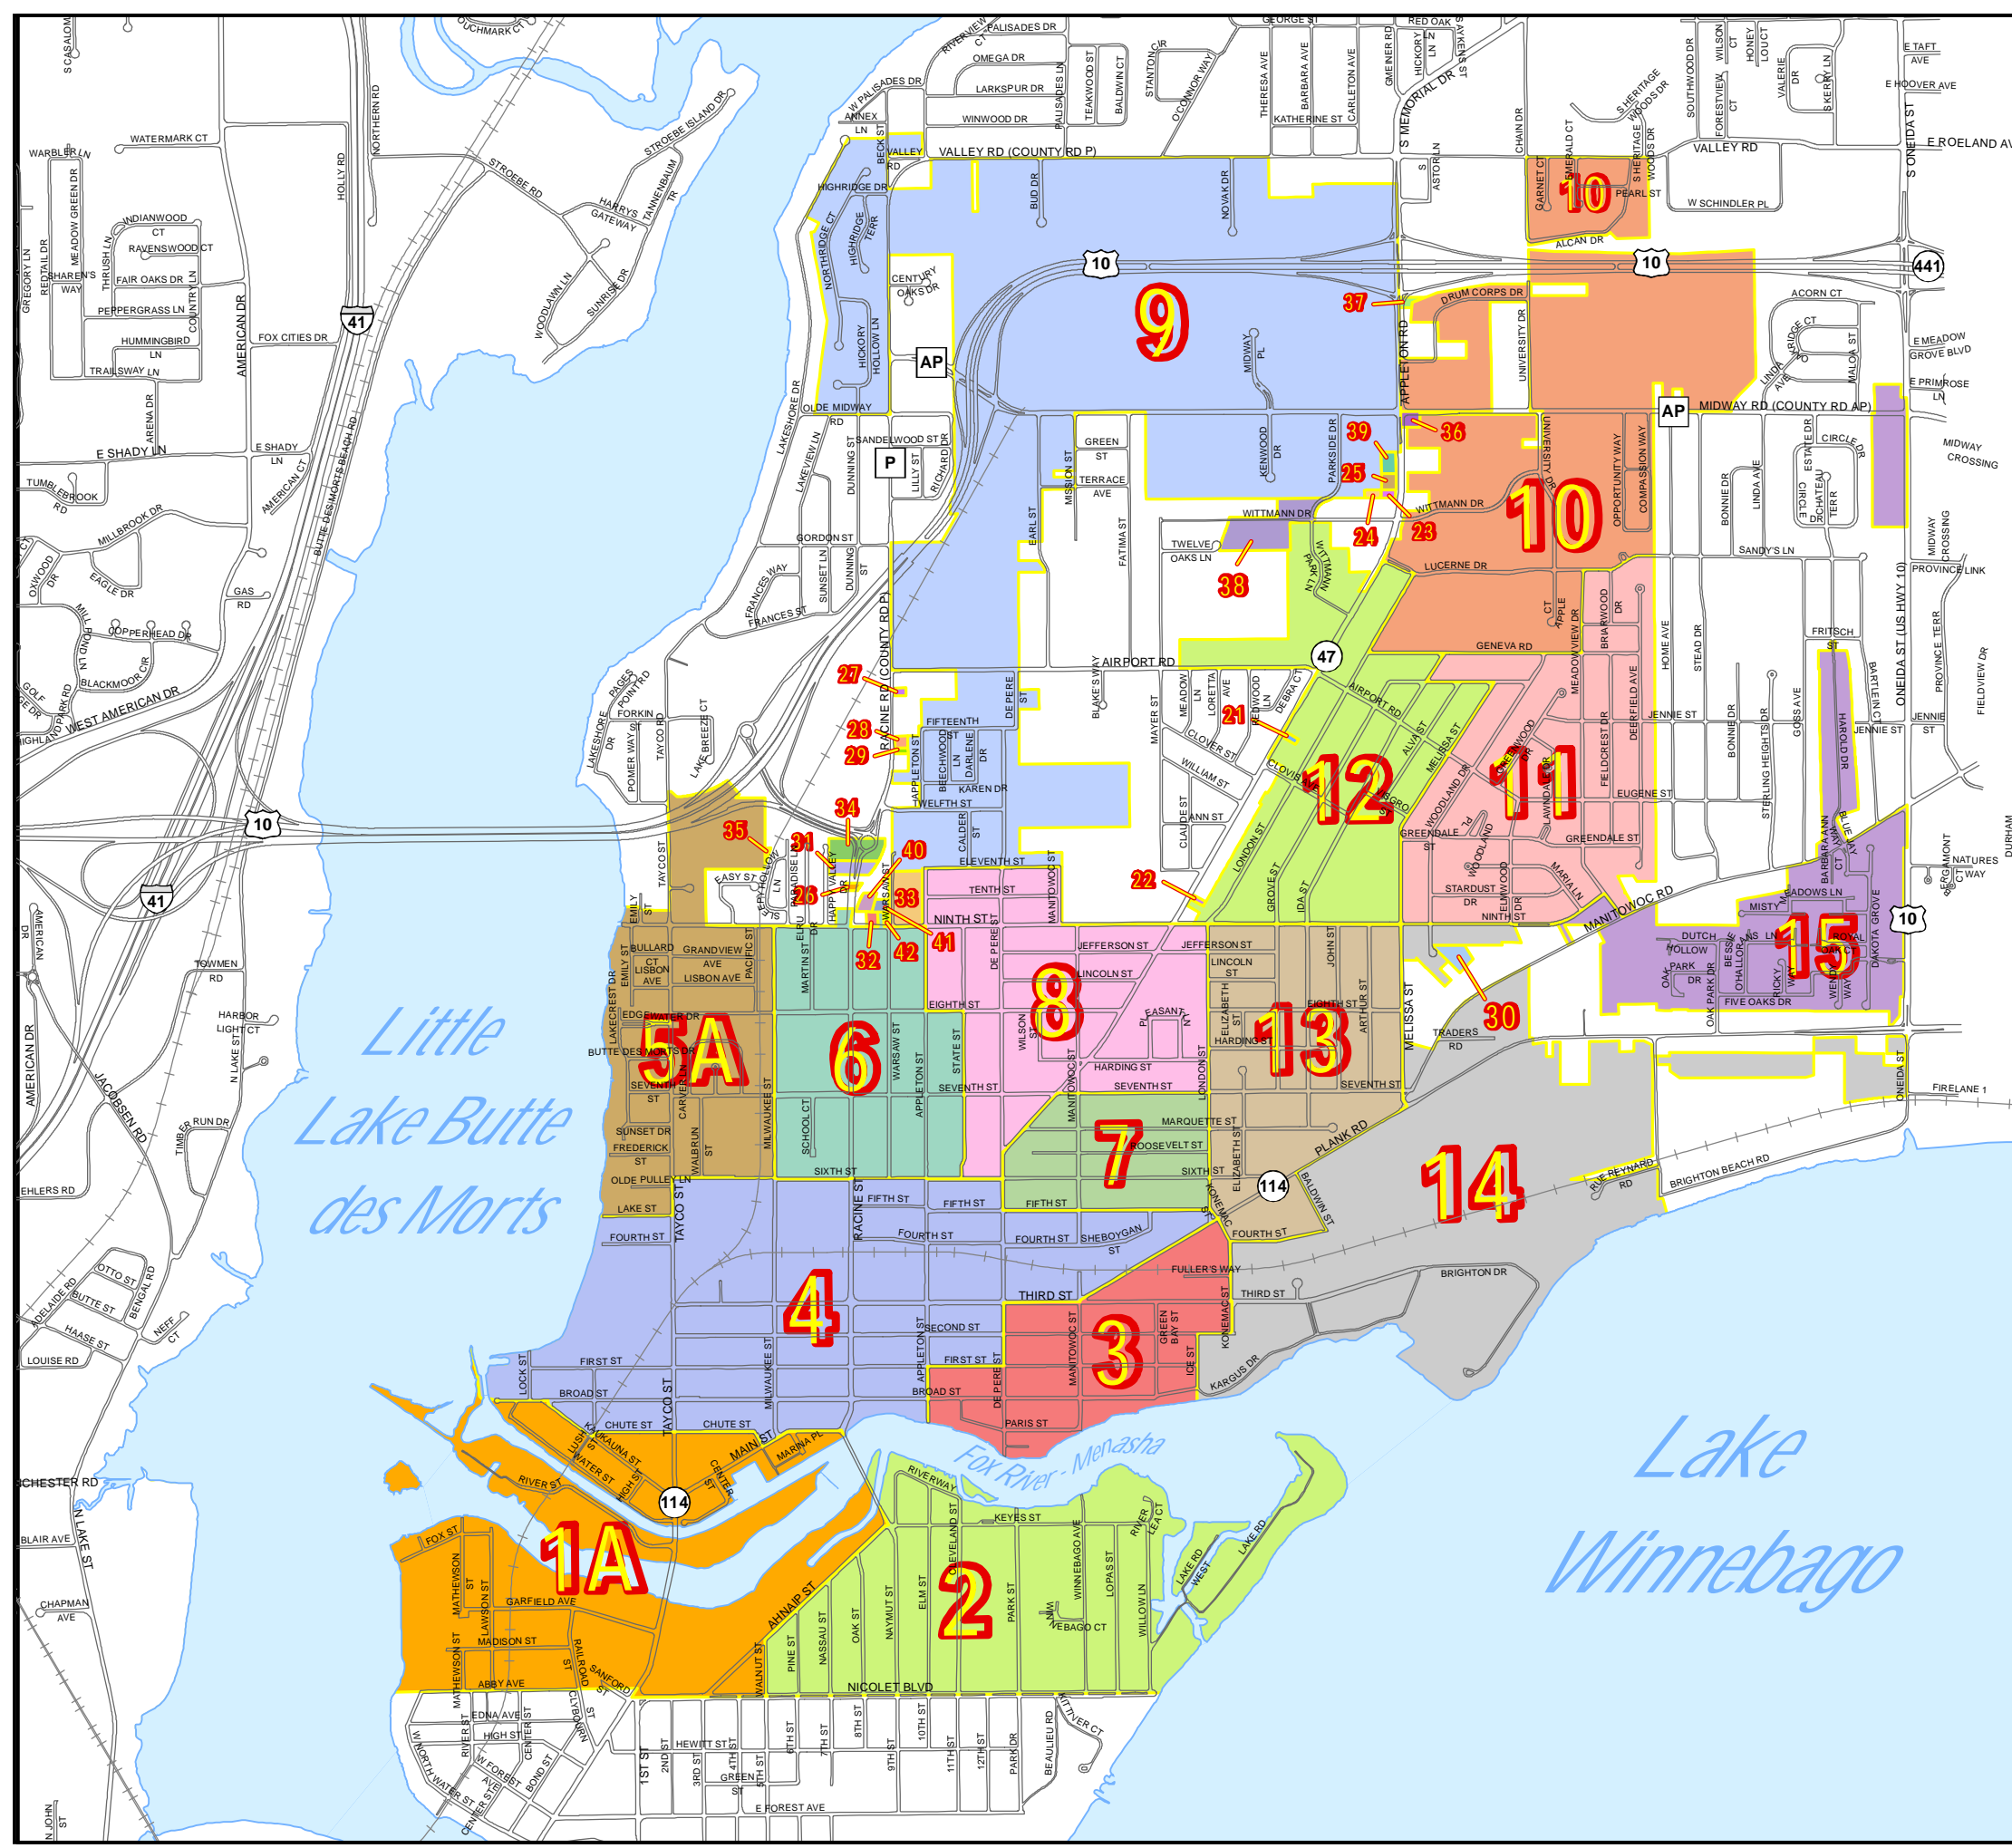

Ward Plan

(Adopted July 14, 2011)

City of Menasha Winnebago County, Wisconsin

Scale

Updated: August 20, 2018

W.I.N.G.S. Disclaimer
This data was created for use by the Winnebago County Geographic Information System Project. Any other use/application of this information is the responsibility of the user and such use/application is at their own risk. Winnebago County disclaims all liability regarding fitness of the information for any use other than Winnebago County business.
Data for this map copyrighted December 31, 2006