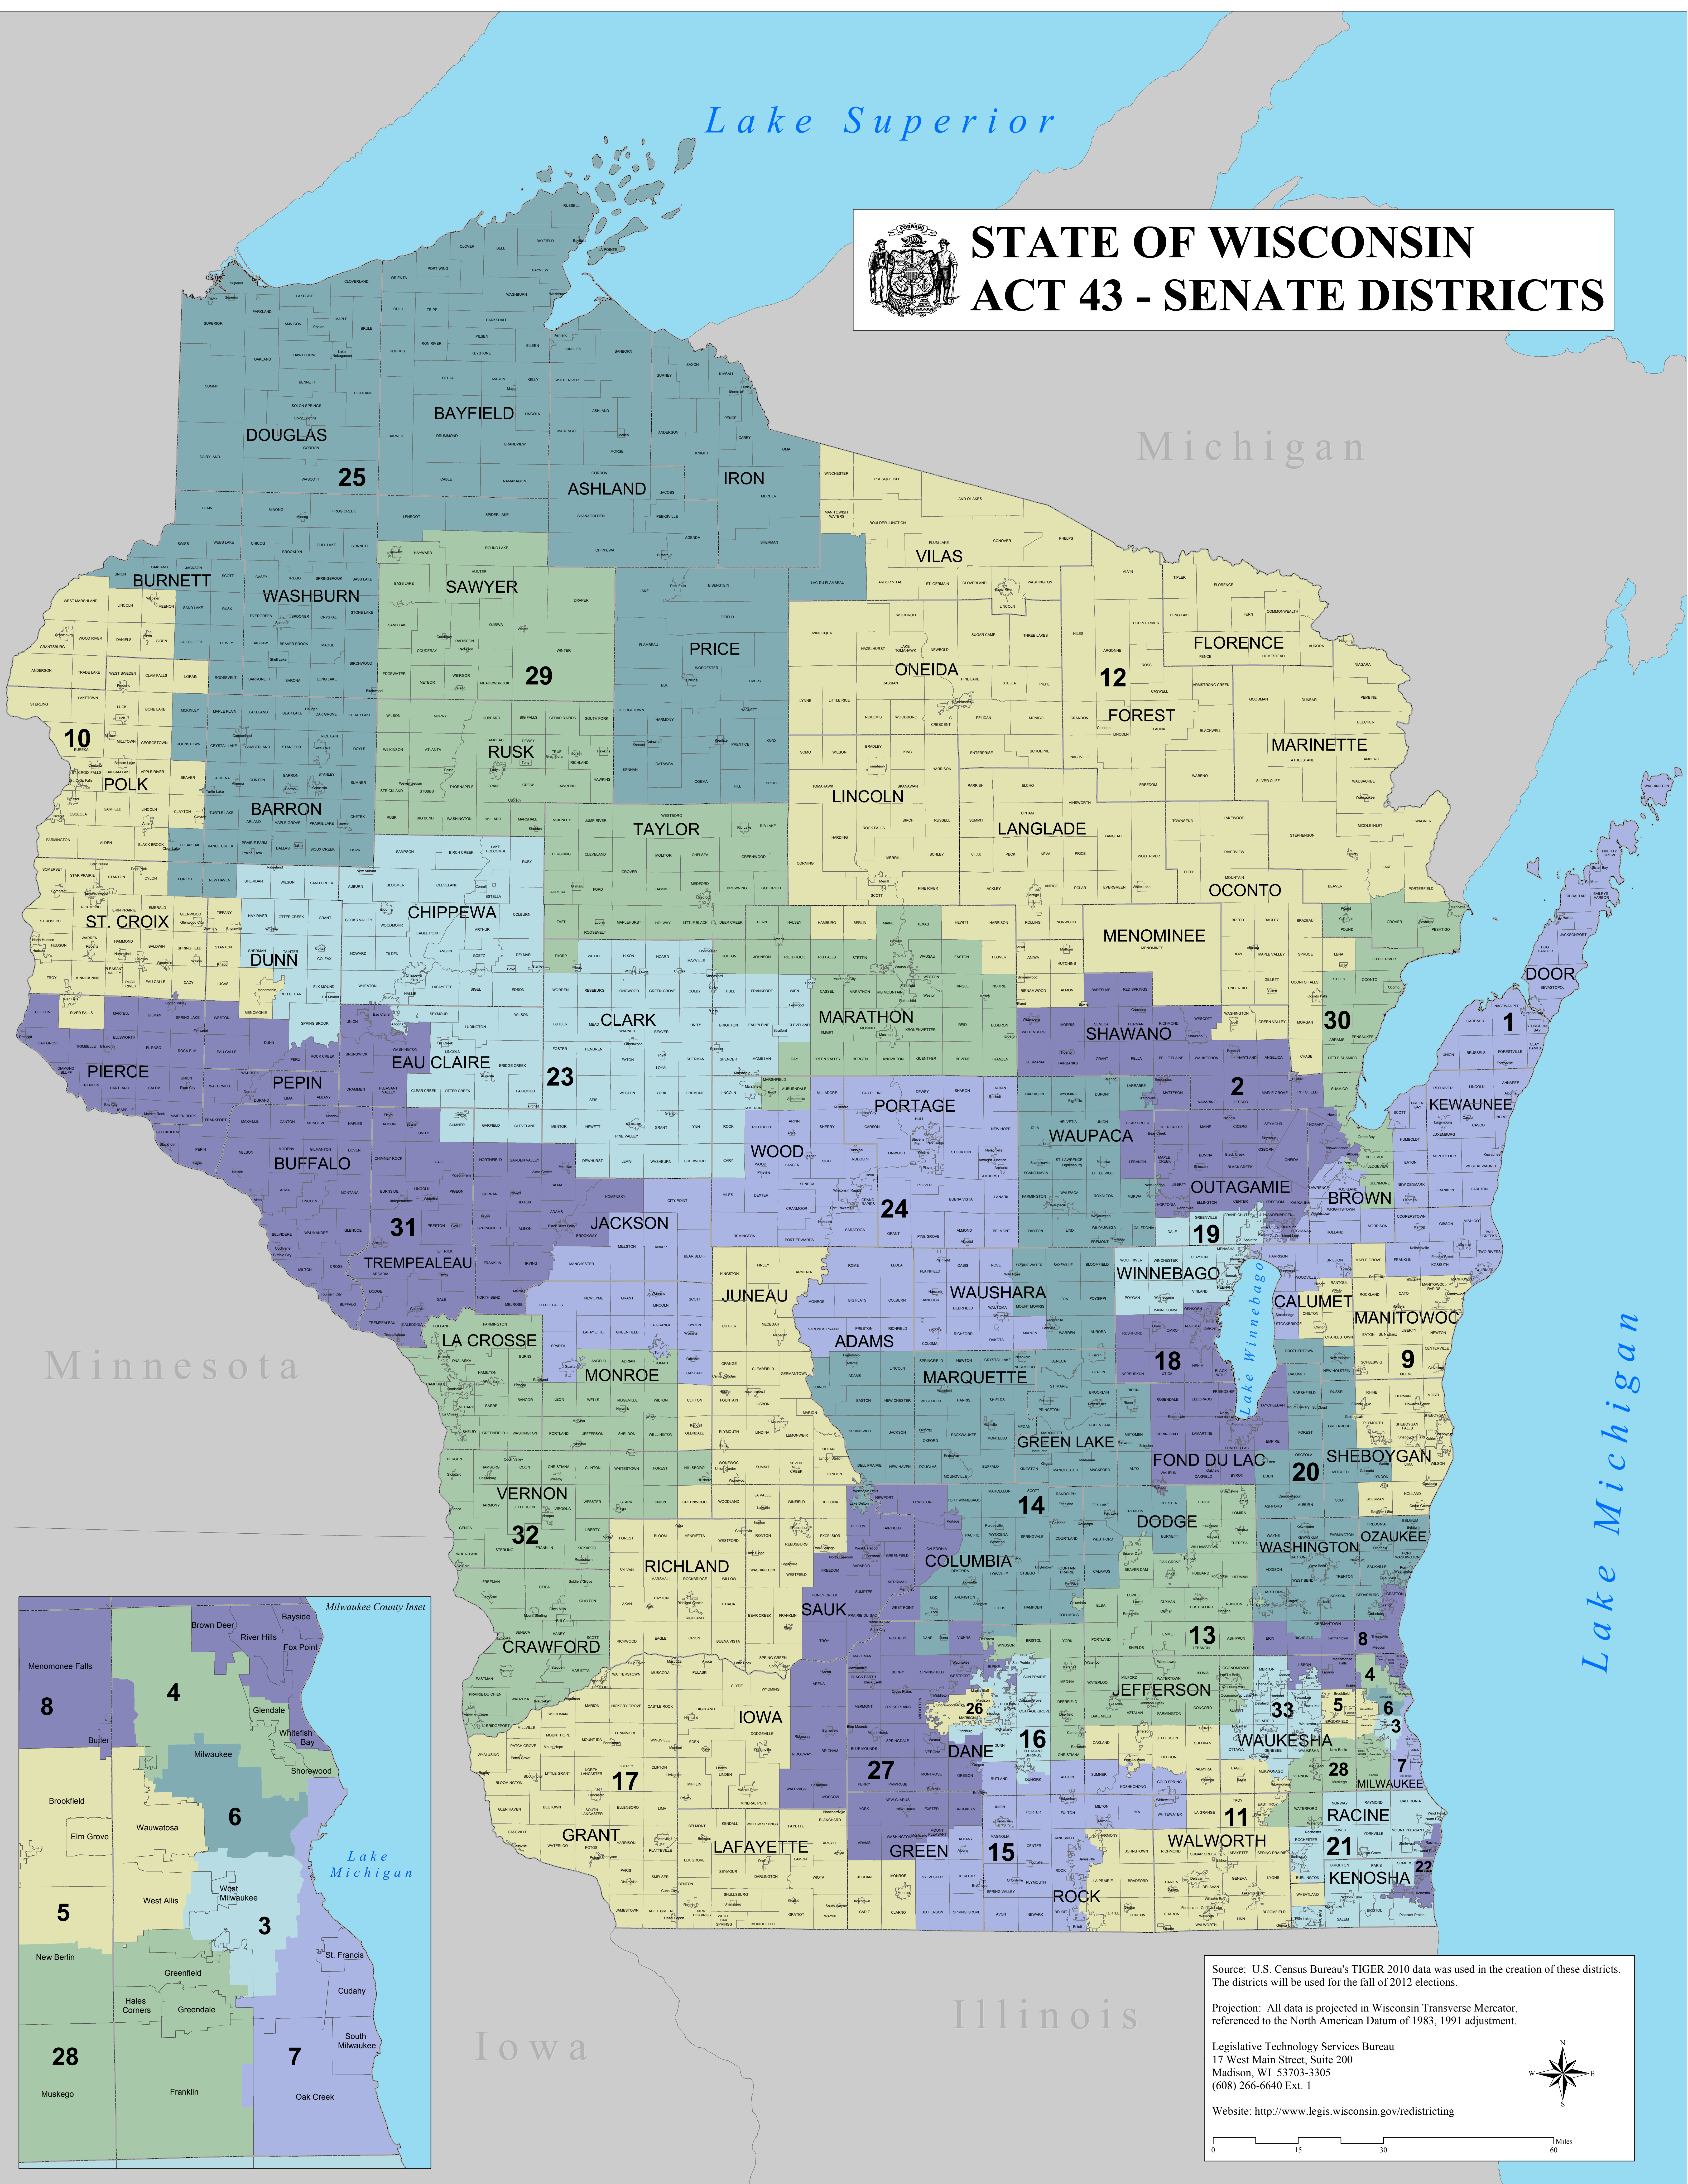

Lake Superior

# STATE OF WISCONSIN ACT 43 - SENATE DISTRICTS

Michigan

Minnesota

Lake Michigan

Illinois

Source: U.S. Census Bureau's TIGER 2010 data was used in the creation of these districts. The districts will be used for the fall of 2012 elections.