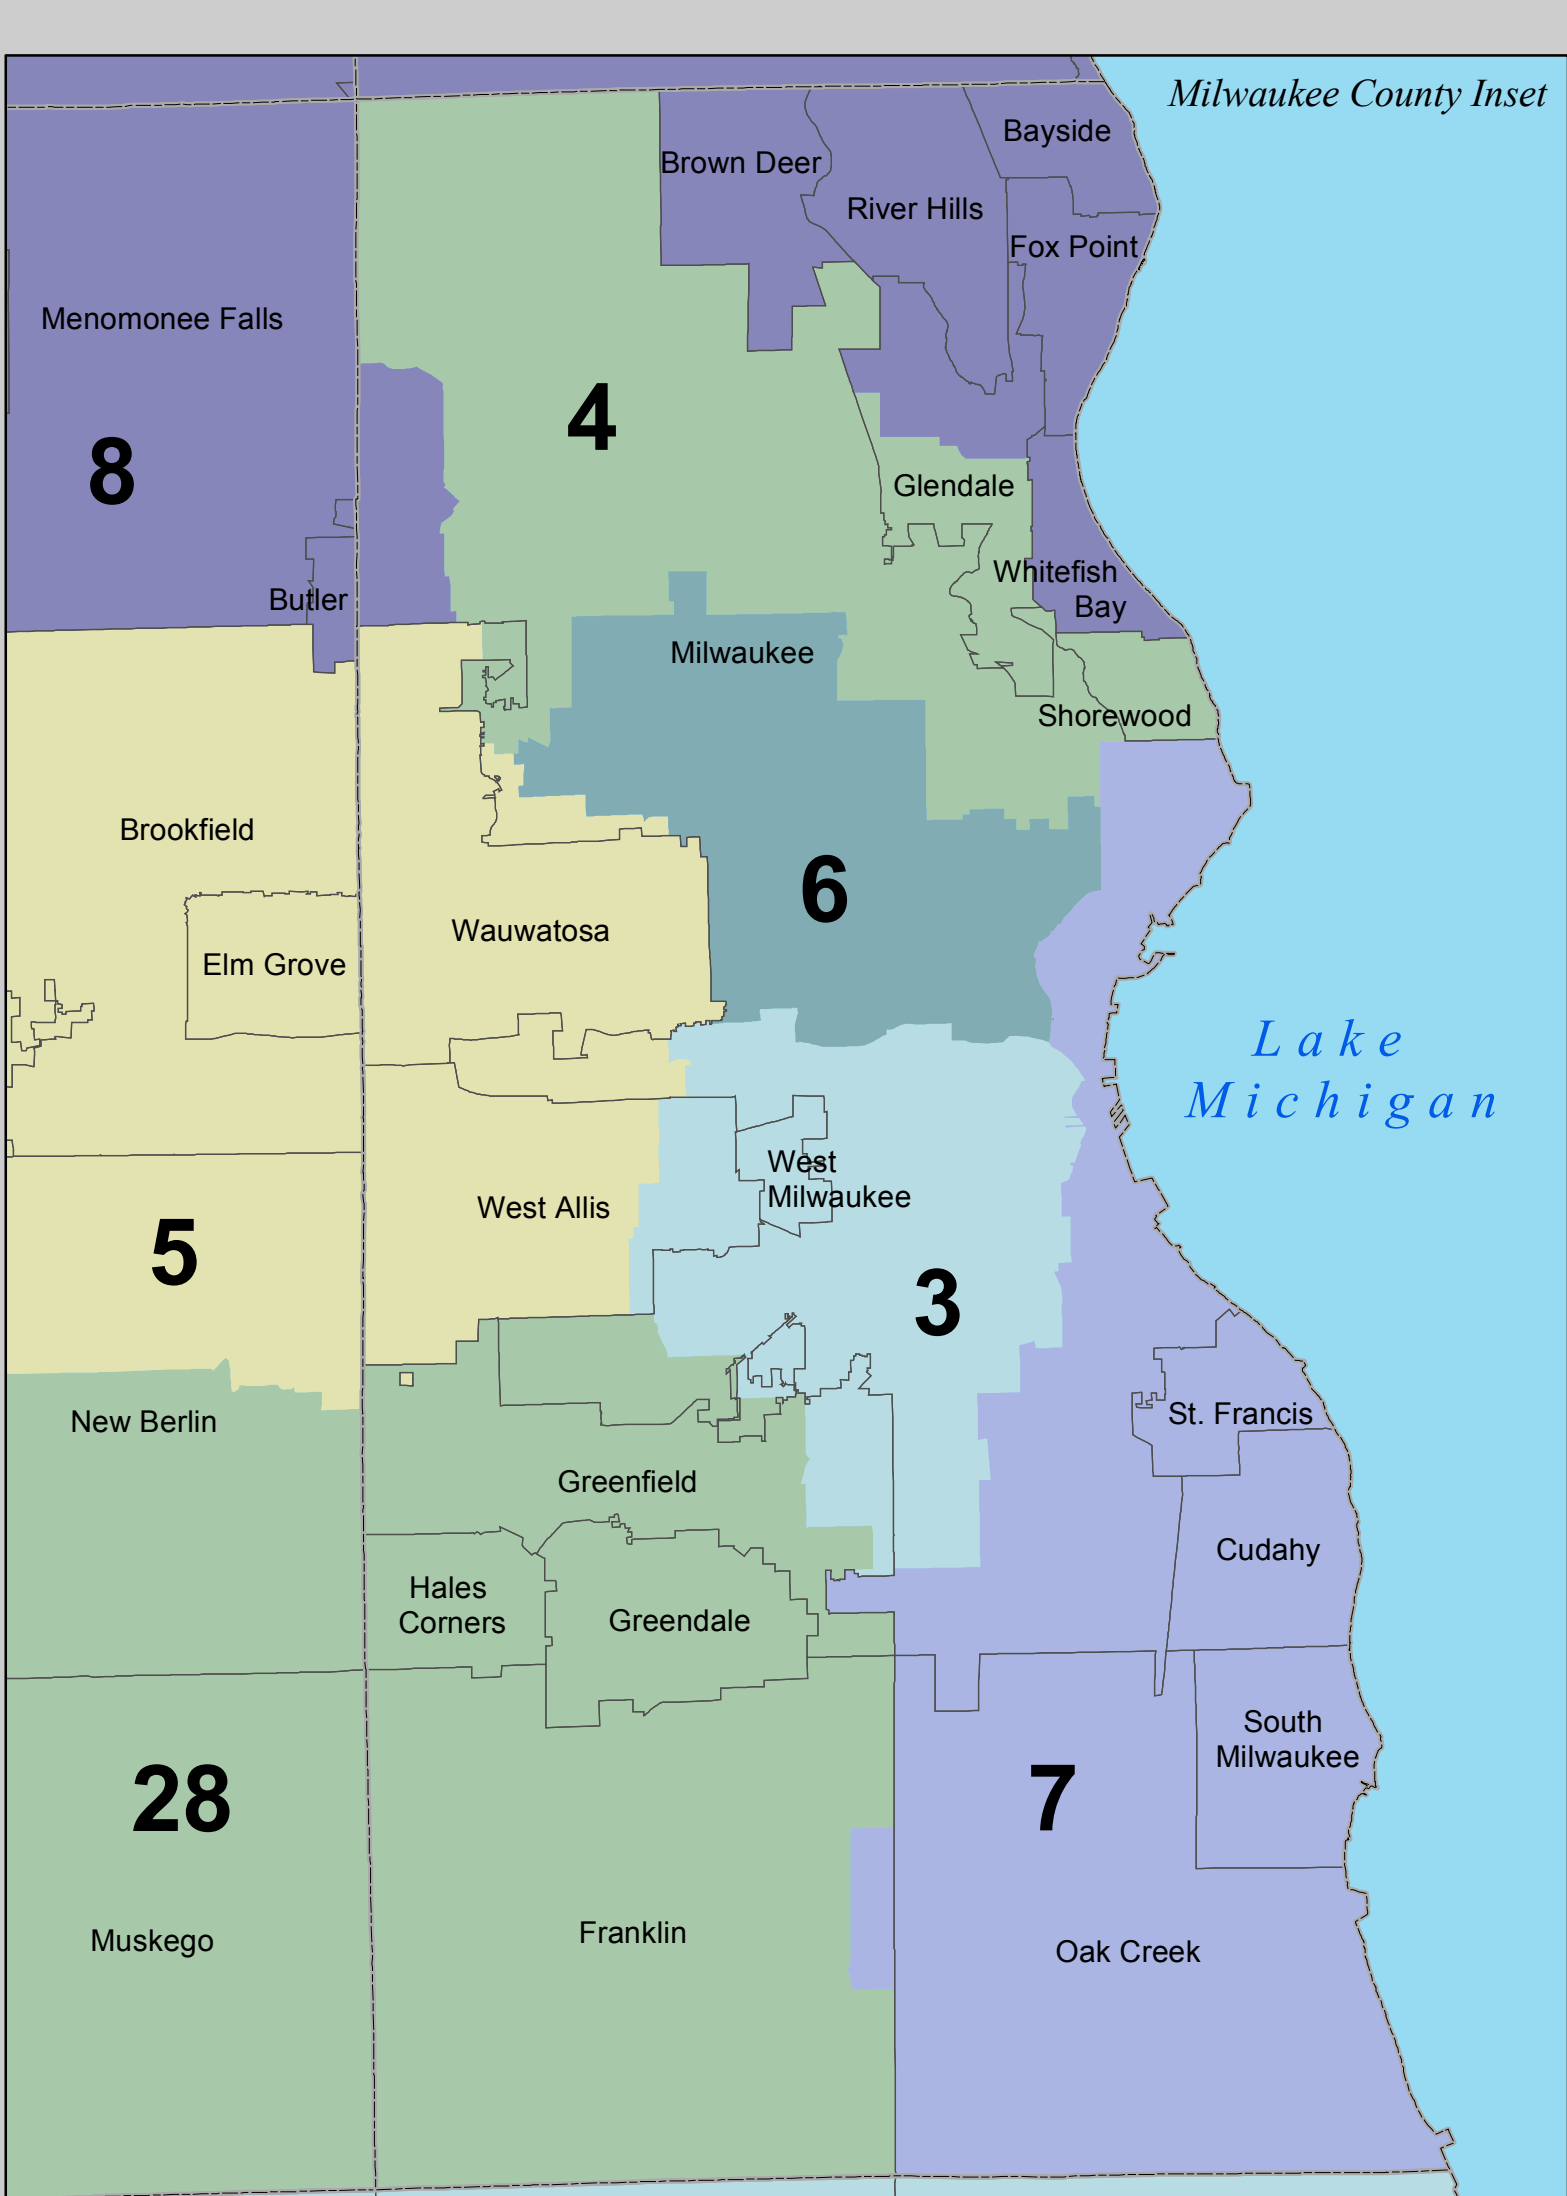

Lake Superior

# STATE OF WISCONSIN ACT 43 - SENATE DISTRICTS

Michigan

Minnesota

Lake Michigan

Illinois

Source: U.S. Census Bureau's TIGER 2010 data was used in the creation of these districts. The districts will be used for the fall of 2012 elections.

Projection: All data is projected in Wisconsin Transverse Mercator, referenced to the North American Datum of 1983, 1991 adjustment.

Legislative Technology Services Bureau  
17 West Main Street, Suite 200  
Madison, WI 53703-3305  
(608) 266-6640 Ext. 1