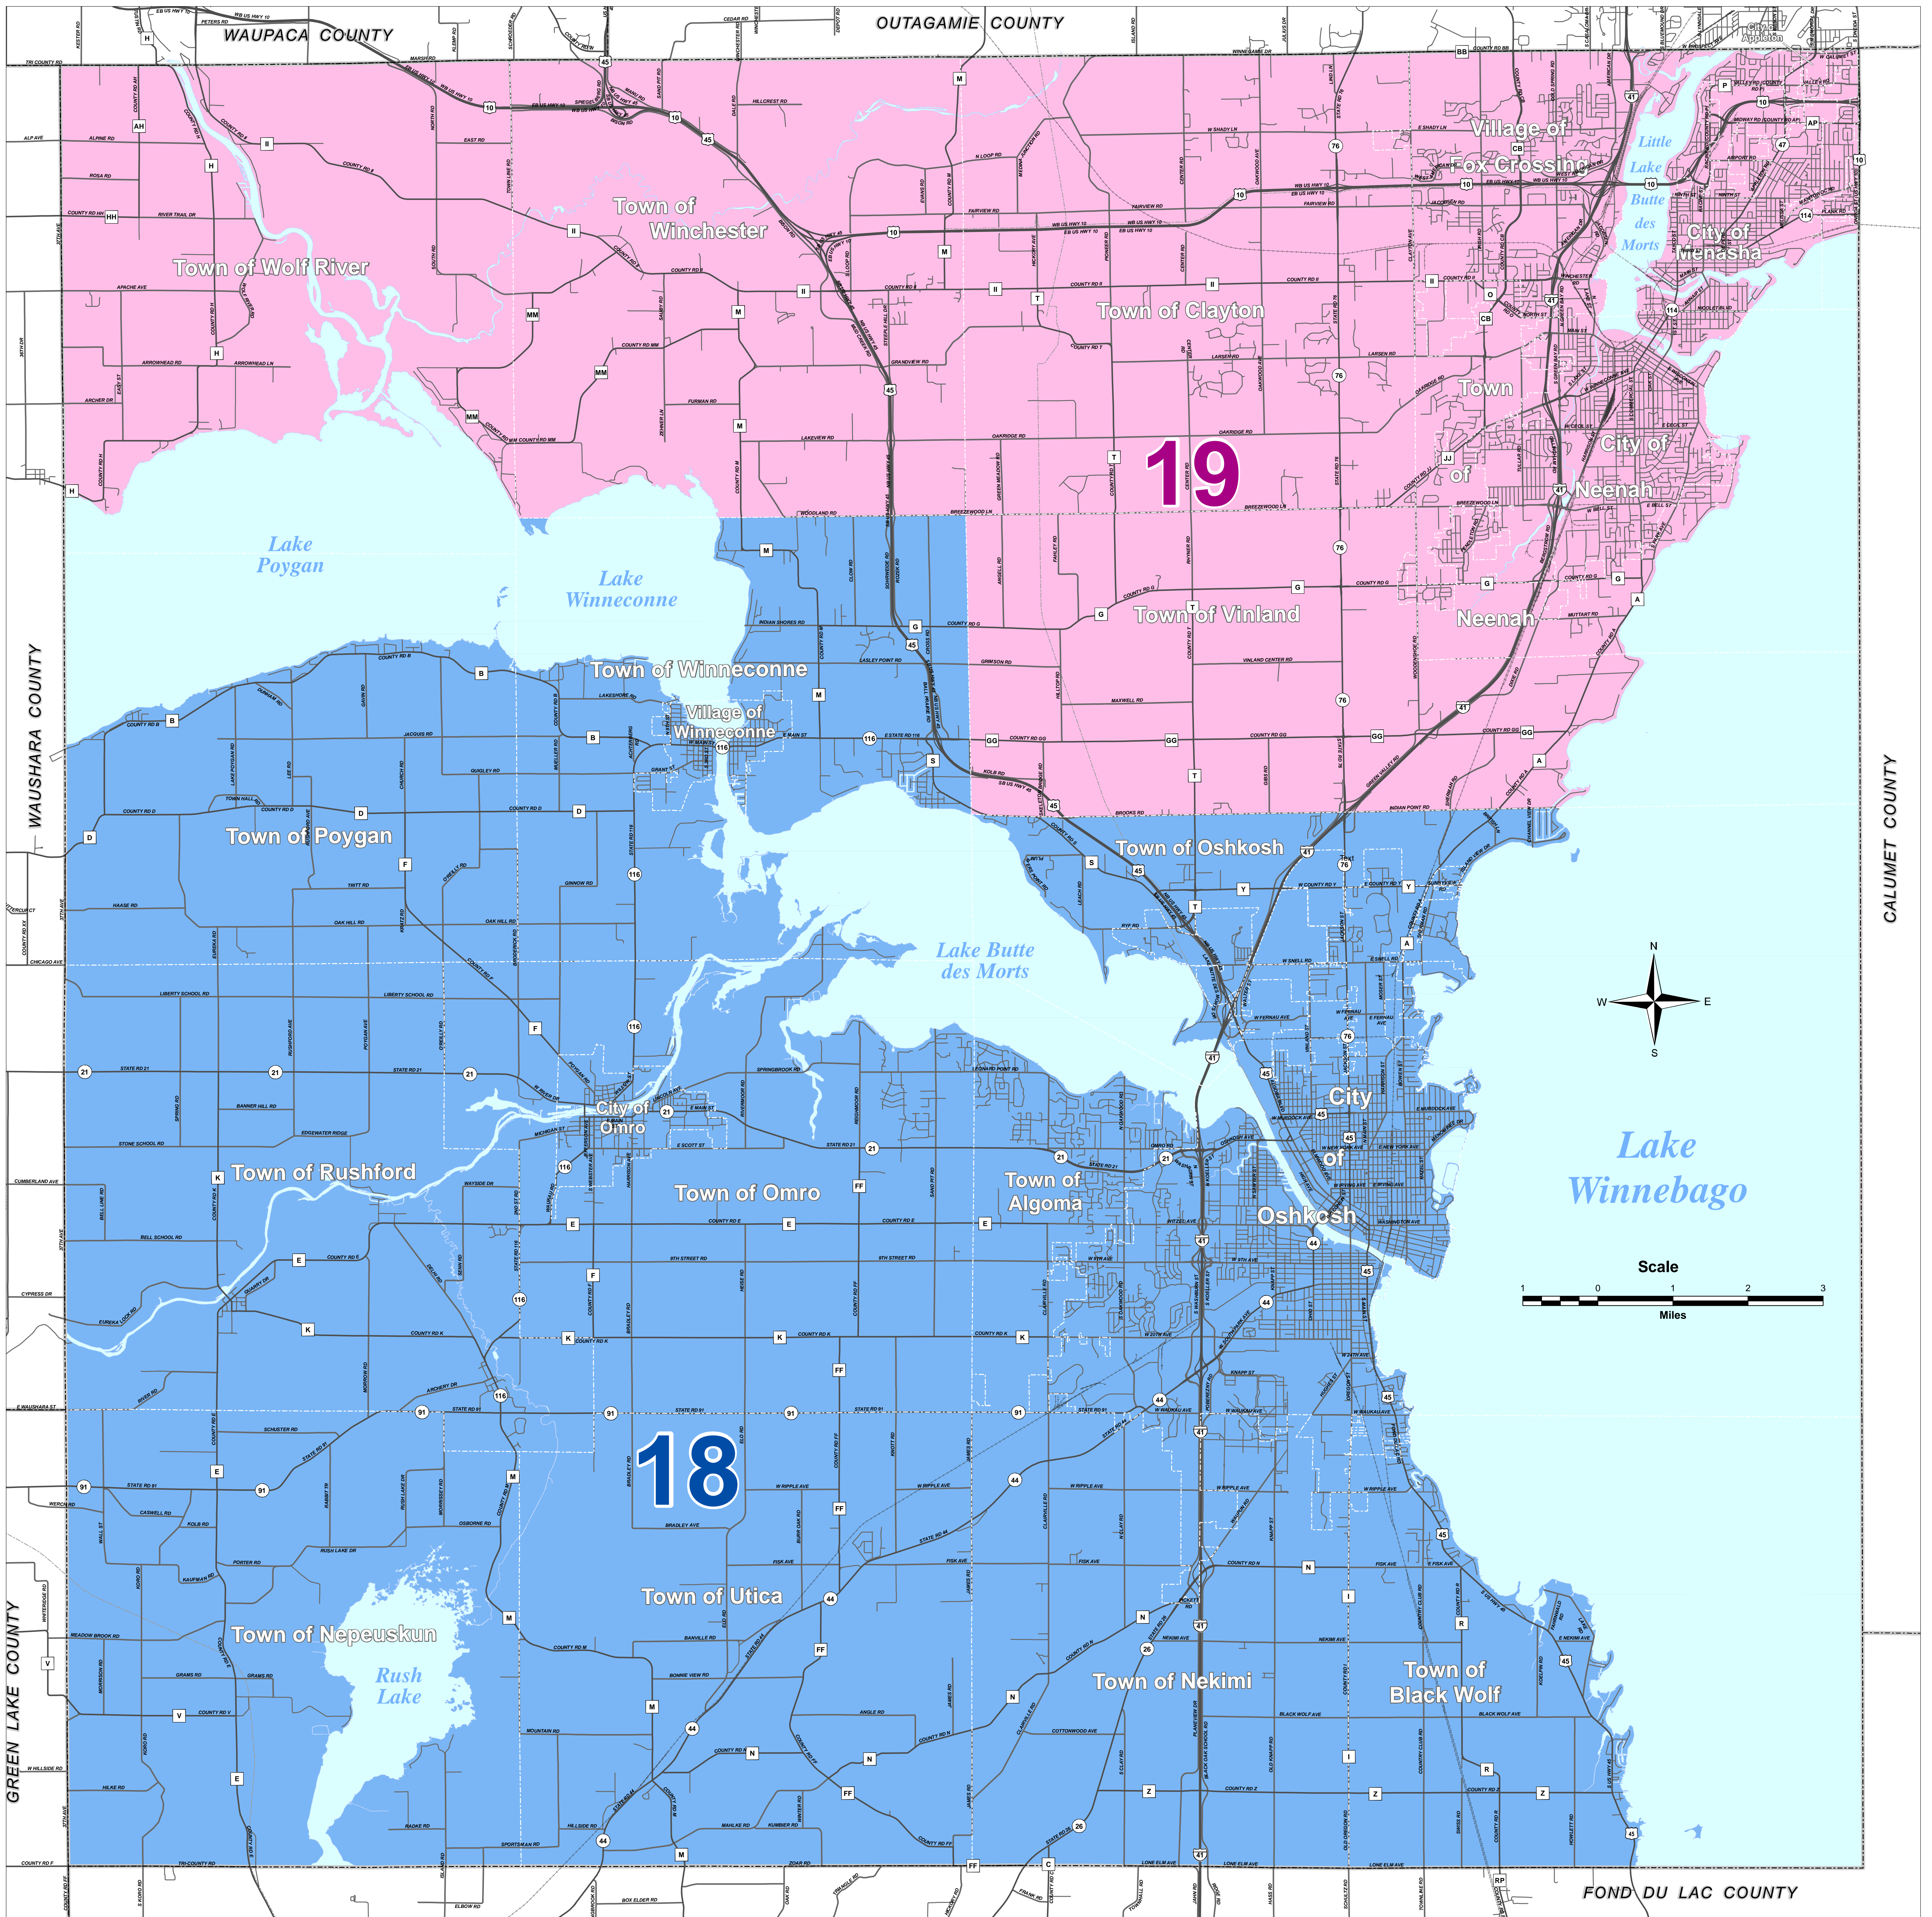

Wisconsin State Senate Districts in Winnebago County

Winnebago County, Wisconsin

Legislative districts were adopted by the Wisconsin Supreme Court via *Johnson v. Wisconsin Elections Commission*, Case No. 2021AP1450-OA on April 15, 2022.

* Plan first applies to Fall 2022 election. Effective January 3, 2023. *

W.I.N.G.S. Disclaimer