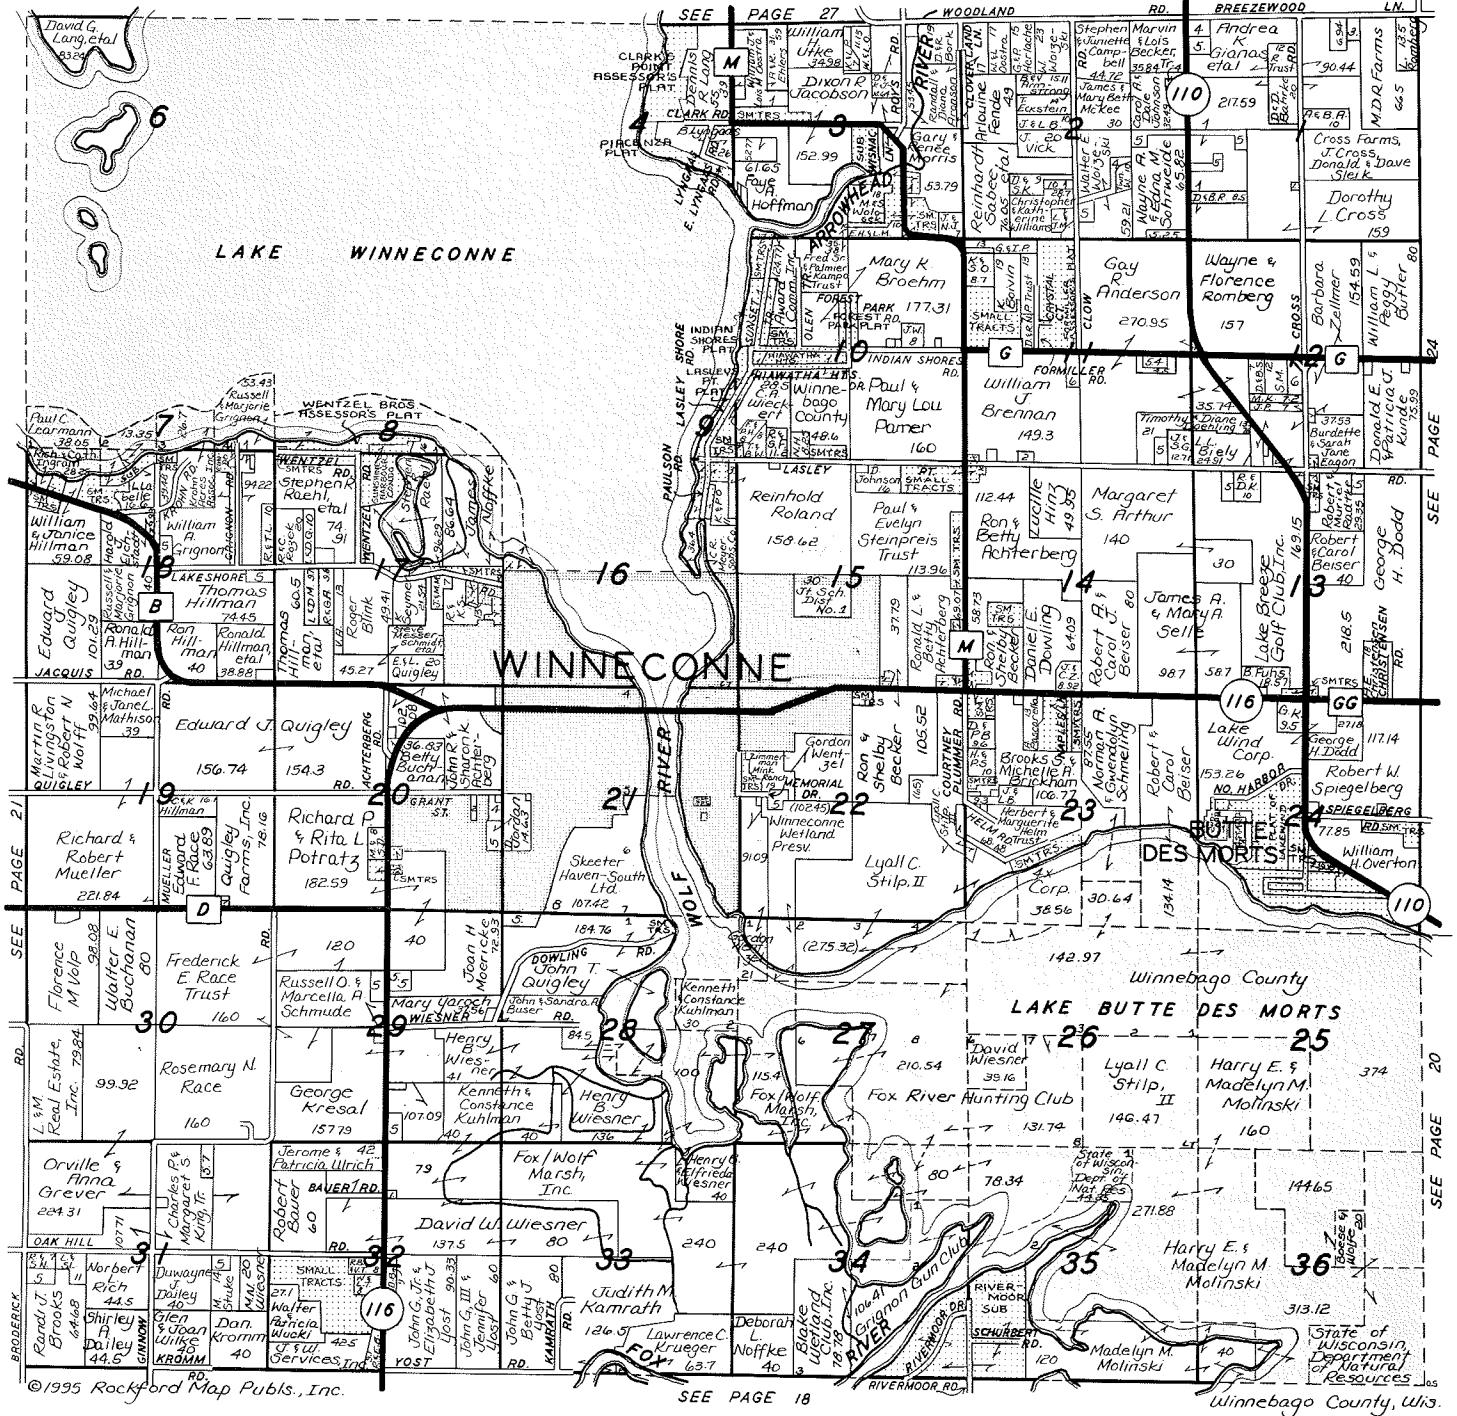

©1995 Rockford Map Pubs., Inc.

SEE PAGE 18

Winnebago County, Wis.

Sayler

Survey, inc.

Surveying The Area Since 1947

RESIDENTIAL • COMMERCIAL • RURAL SURVEYS • SUBDIVISIONS

Bob Sayler W.R.L.S. ♦ CAL HAWKSWORTH W.R.L.S.

28 North First Street — Winneconne
(414) 582-4234

(414) 685-6094 FAX: (414) 685-6448
IF NO ANSWER CALL: (414) 685-2717