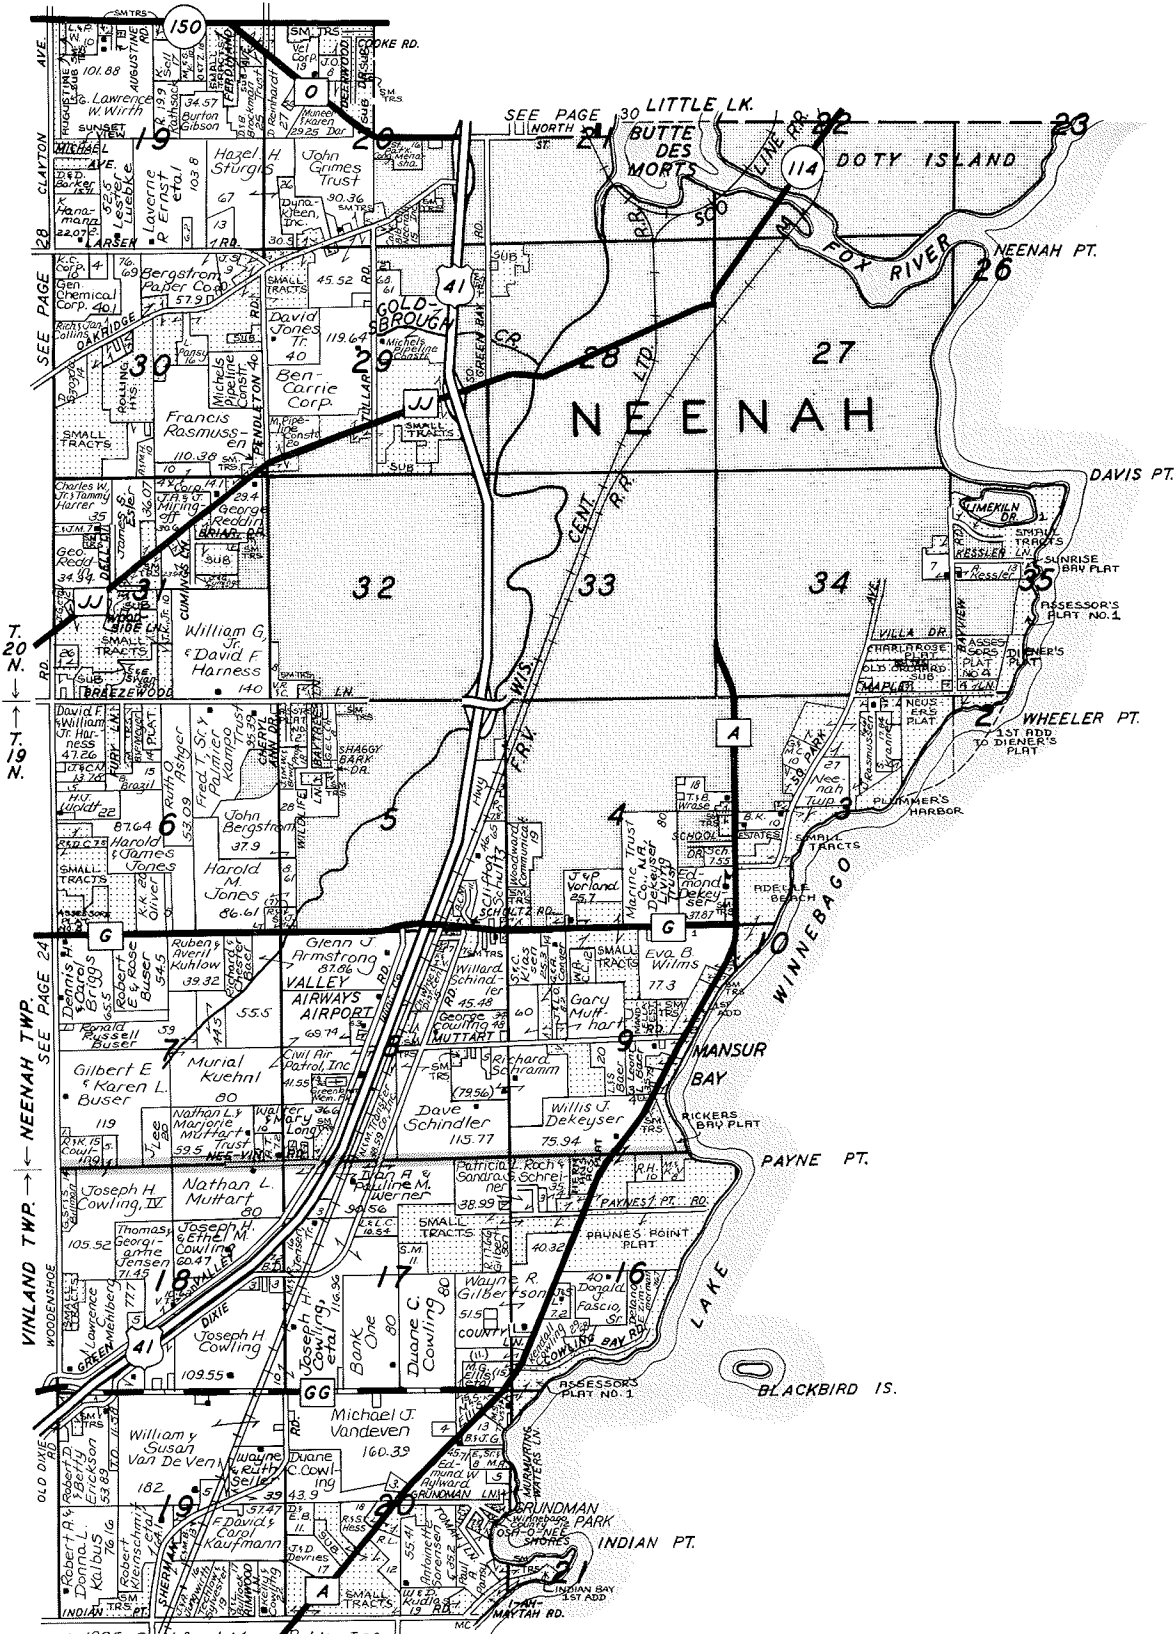

T. 20 N. -
↑
T. 19 N.

VINLAND TWP. ← NEENAH TWP. SEE PAGE 24