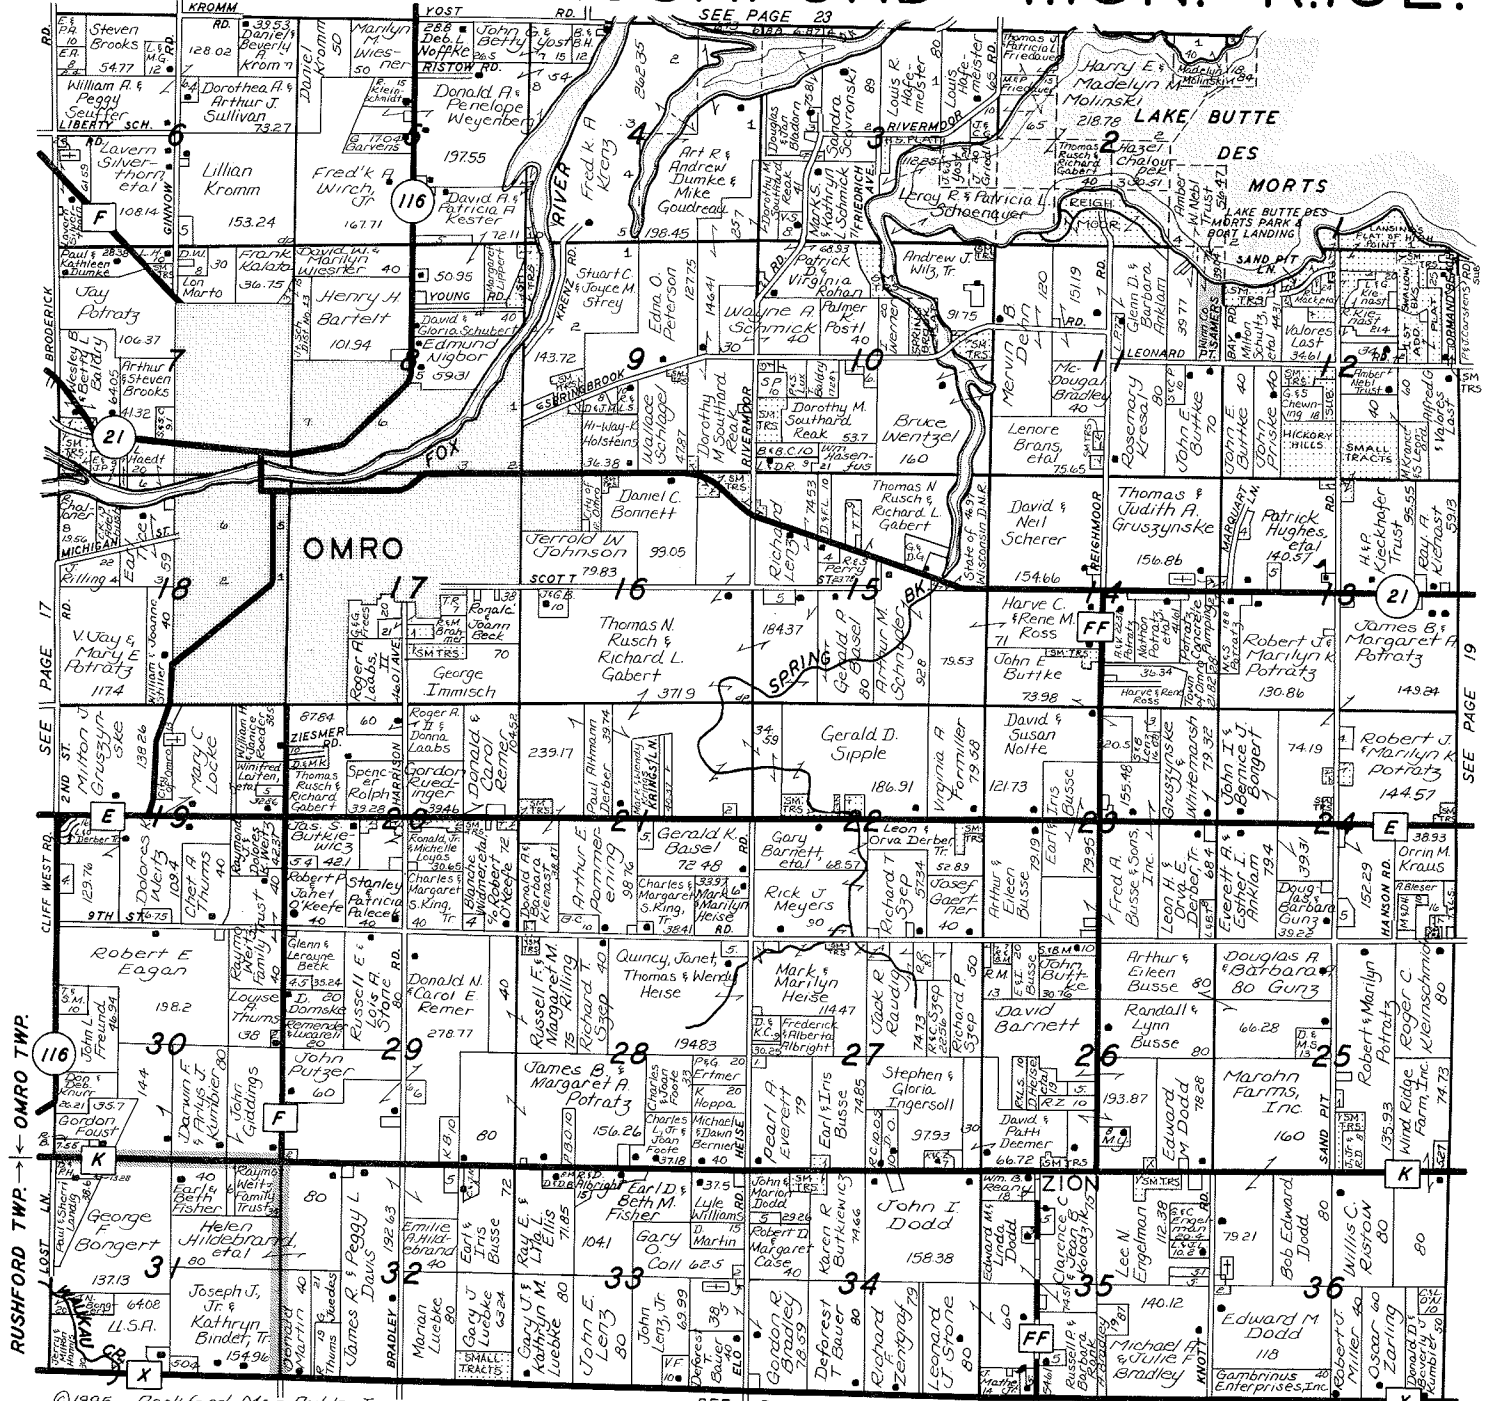

EAST PART OMRO NORTHEAST PART RUSHFORD T.18N.-R.15E.

©1995 Rockford Map Pubs., Inc.

SEE PAGE 11

Winnebago County, Wis

Customer service is our top priority