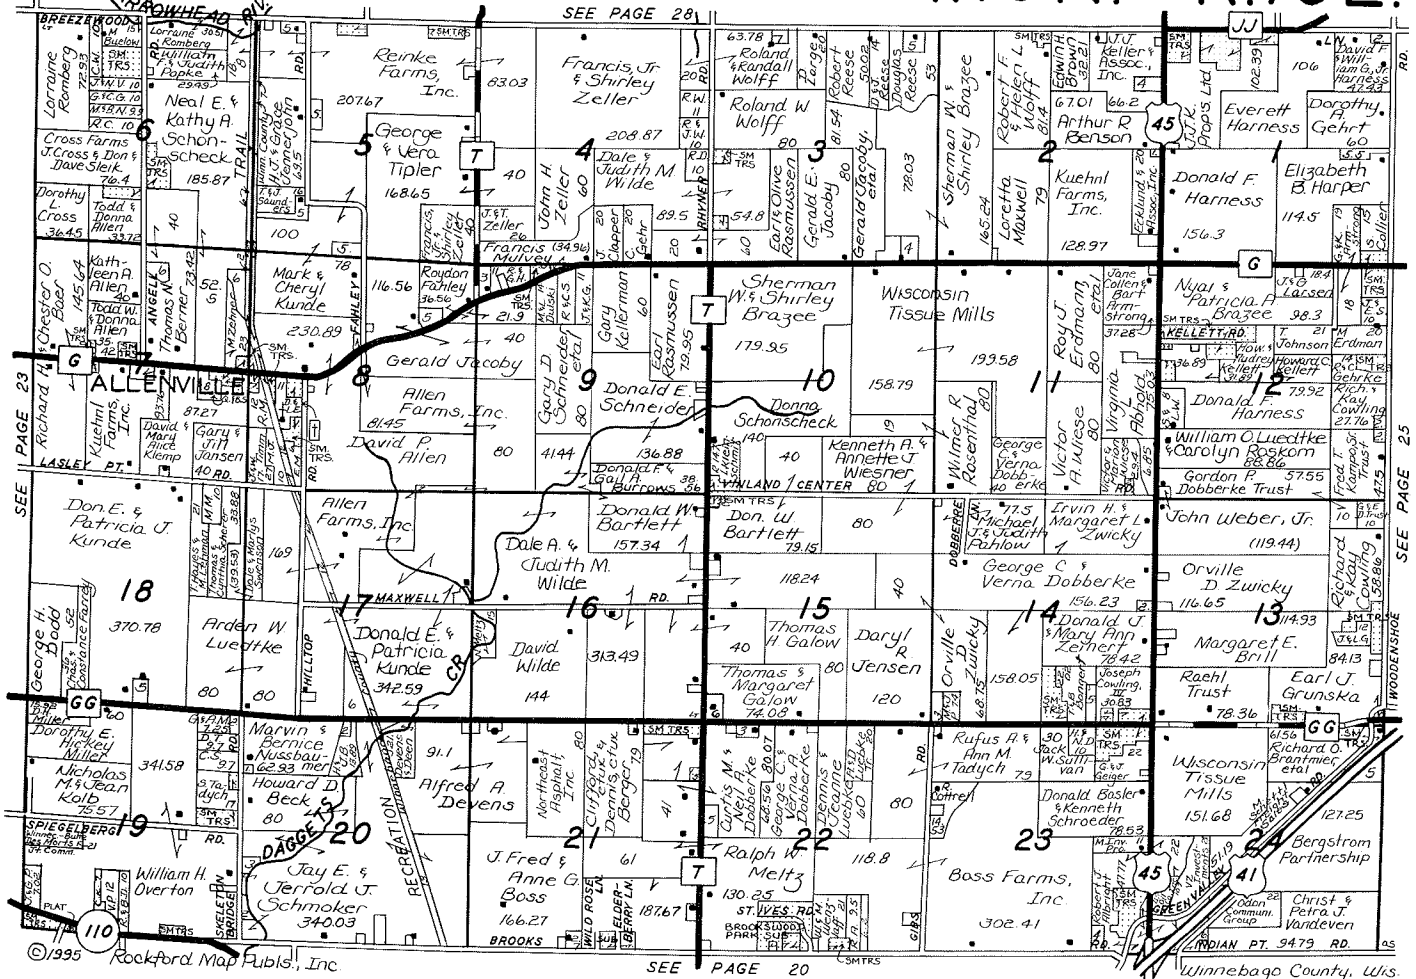

Fire, Wind and Liability - Renters Insurance
Commercial, Farm Owner, Homeowner and Mobile Home Policies
Umbrella Liability - Prompt Claim Services

George A. Tipler
836-3577

Jack Zeller
836-2993

7093 County Road T - Oshkosh, Wisconsin 54904
(800) 924-7808

WISCONSIN FOREST CROP LAND/MANAGED FOREST LAND

Ownership and participation of privately owned lands designated FCL (Forest Crop Land) or MFL (Managed Forest Land) are dynamic. It is recommended potential users of these lands contact the landowner or the Department of Natural Resources as to the current status and use of these lands. Wisconsin Statute 77 details the allowable uses and access.

Forest Crop Lands

Parcels of land which are designated FCL (Forest Crop Land) may be open to the public for hunting and fishing. Landowners may prohibit other activities in accordance with Wisconsin Statute 77.01 and Administrative Code NR 46.

Managed Forest Lands

Parcels of land which are designated MFL (Managed Forest Land) may or may not be open for public access. Public access is limited to hunting, fishing, hiking, sight-seeing and cross-country skiing. Motor vehicles and snowmobiles may be prohibited access by the landowner. Access may be restricted within 300 feet of any building or commercial logging operation in accordance with Wisconsin Statute 77.83 (2) (a) and (2) (b).

FOR ADDITIONAL INFORMATION AND CURRENT STATUS OF LANDS, PLEASE CONTACT:
WISCONSIN DEPARTMENT OF NATURAL RESOURCES
1003 West College Avenue, Appleton, Wisconsin 54914