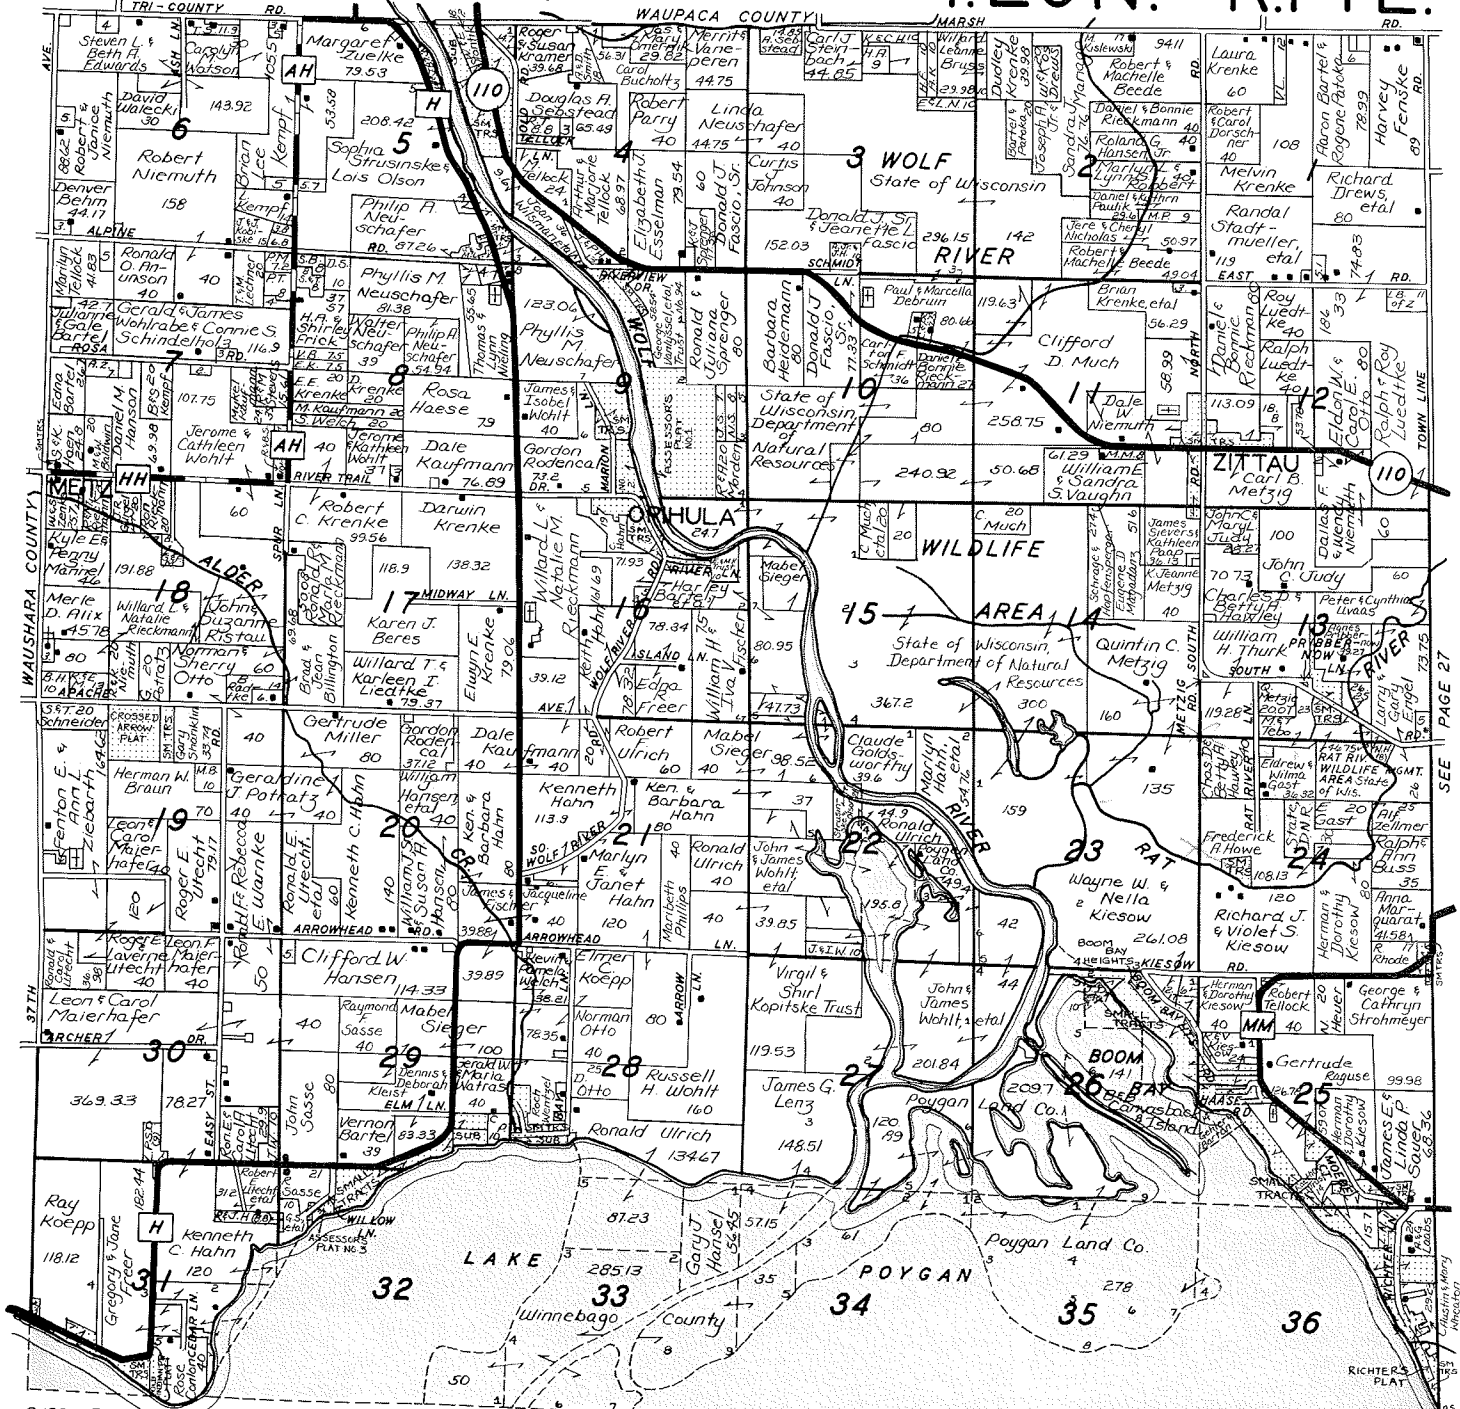

WOLF RIVER

T.20N.-R.14E.

SEE PAGE 27

INDEX TO OWNERS

SMALL TRACT OWNERS ARE NOT SHOWN ON TOWNSHIP MAPS, HOWEVER THEY ARE KEYS BY QUARTER SECTIONS: NORTHEAST QUARTER BY A, NORTHWEST QUARTER BY B, SOUTHWEST QUARTER BY C, SOUTHEAST QUARTER BY D, THIS SHOWING GENERAL LOCATION.