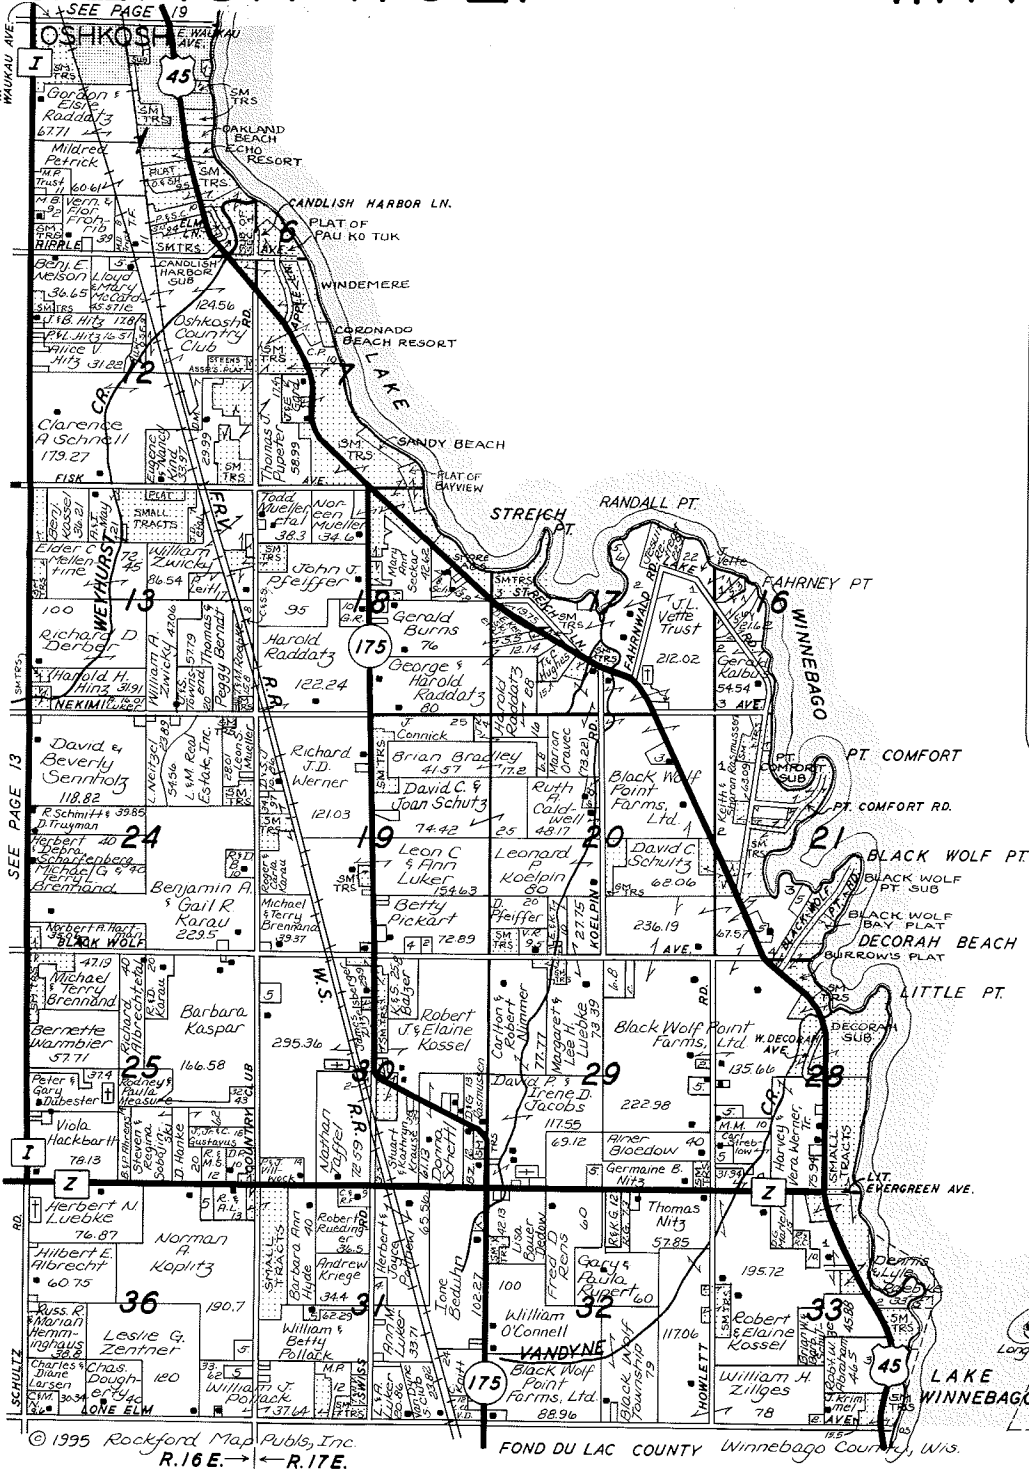

ROEHLIG
Land Surveying
& Consulting Ltd.

(414) 233-2884
(800) 924-9744

417 North Sawyer Street
Oshkosh, Wisconsin 54901

FLOOD PLAIN SURVEYS

TITLE AND BOUNDARY
SURVEYS FOR LAKE, RURAL,
RESIDENTIAL AND
COMMERCIAL PROPERTIES.

SUBDIVISIONS, TOPOGRAPHY

ENGINEERING LAYOUT

Computer Aided Drafting
and Site Planning

Member Wisconsin Society of Land Surveyors

© 1995 Rockford Map Pubs, Inc.
R.16 E. ← → R.17 E.

FOND DU LAC COUNTY Winnebago County, Wis.

Kargus Appraisals Inc.

ALL TYPES OF REAL ESTATE APPRAISALS
Serving The Fox Valley Area

Gordon Kargus   Greg Kargus, S.R.A.   Sharon Kieckhafer

(414) 231-0526

819 Oregon Street □ Oshkosh, Wisconsin 54901