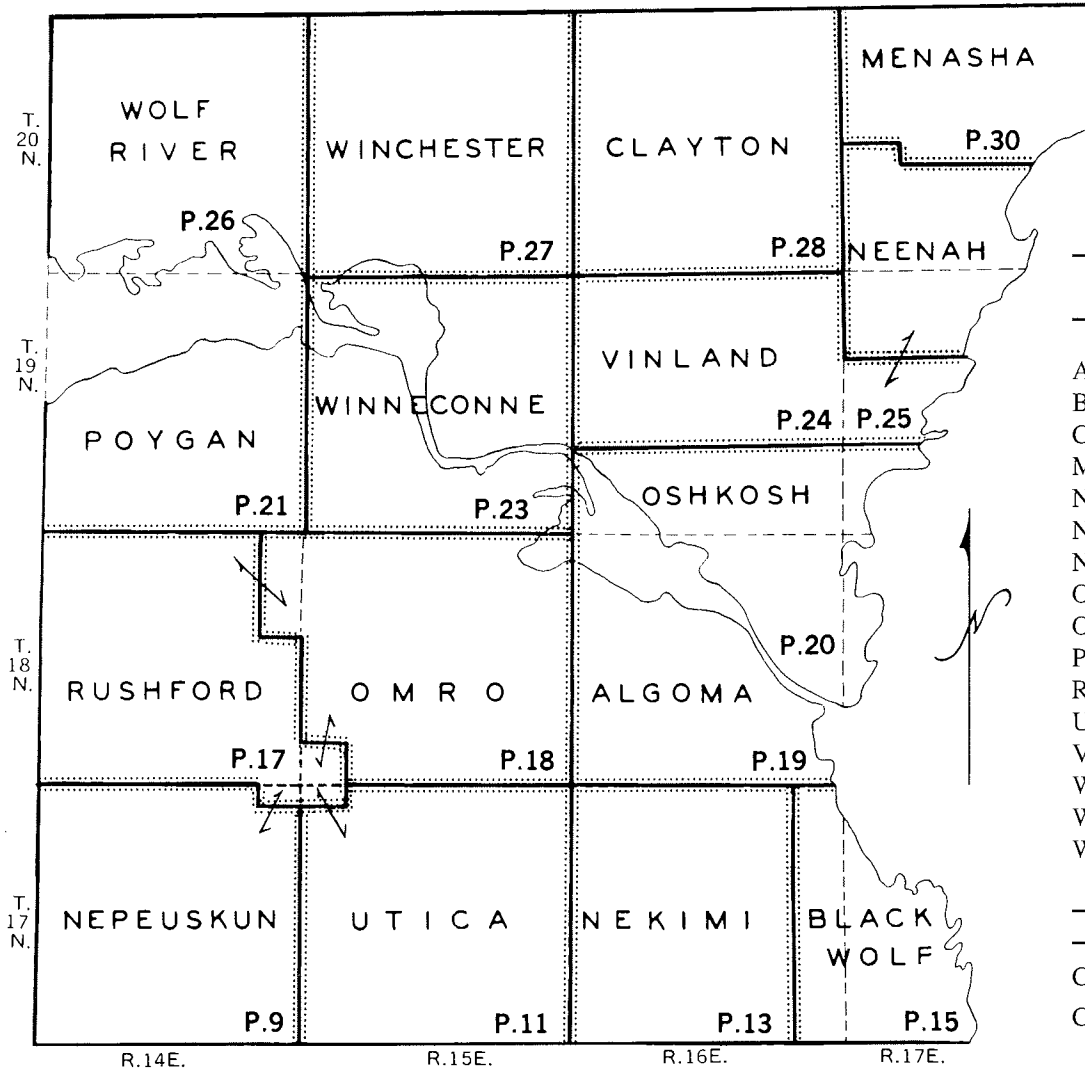

LAND ATLAS & PLAT BOOK

WINNEBAGO COUNTY

WISCONSIN

1995

15th Edition

Zoning Office

Lake Butte Des Morts Boat Landing. Photo by Jeff Christensen

Published by
ROCKFORD MAP PUBLISHERS, Inc.
4525 Forest View Avenue, P.O. Box 6126
Rockford, Illinois 61125

Distributed by
SUSAN L. WINNINGHOFF
WINNEBAGO COUNTY REGISTER OF DEEDS
415 Jackson Street, Oshkosh, Wisconsin 54903

WINNEBAGO COUNTY, WISCONSIN

INDEX MAP

The index map shows the various towns in the county as they are located geographically. The numbers on each town indicate the page number where that particular map will appear in detail.