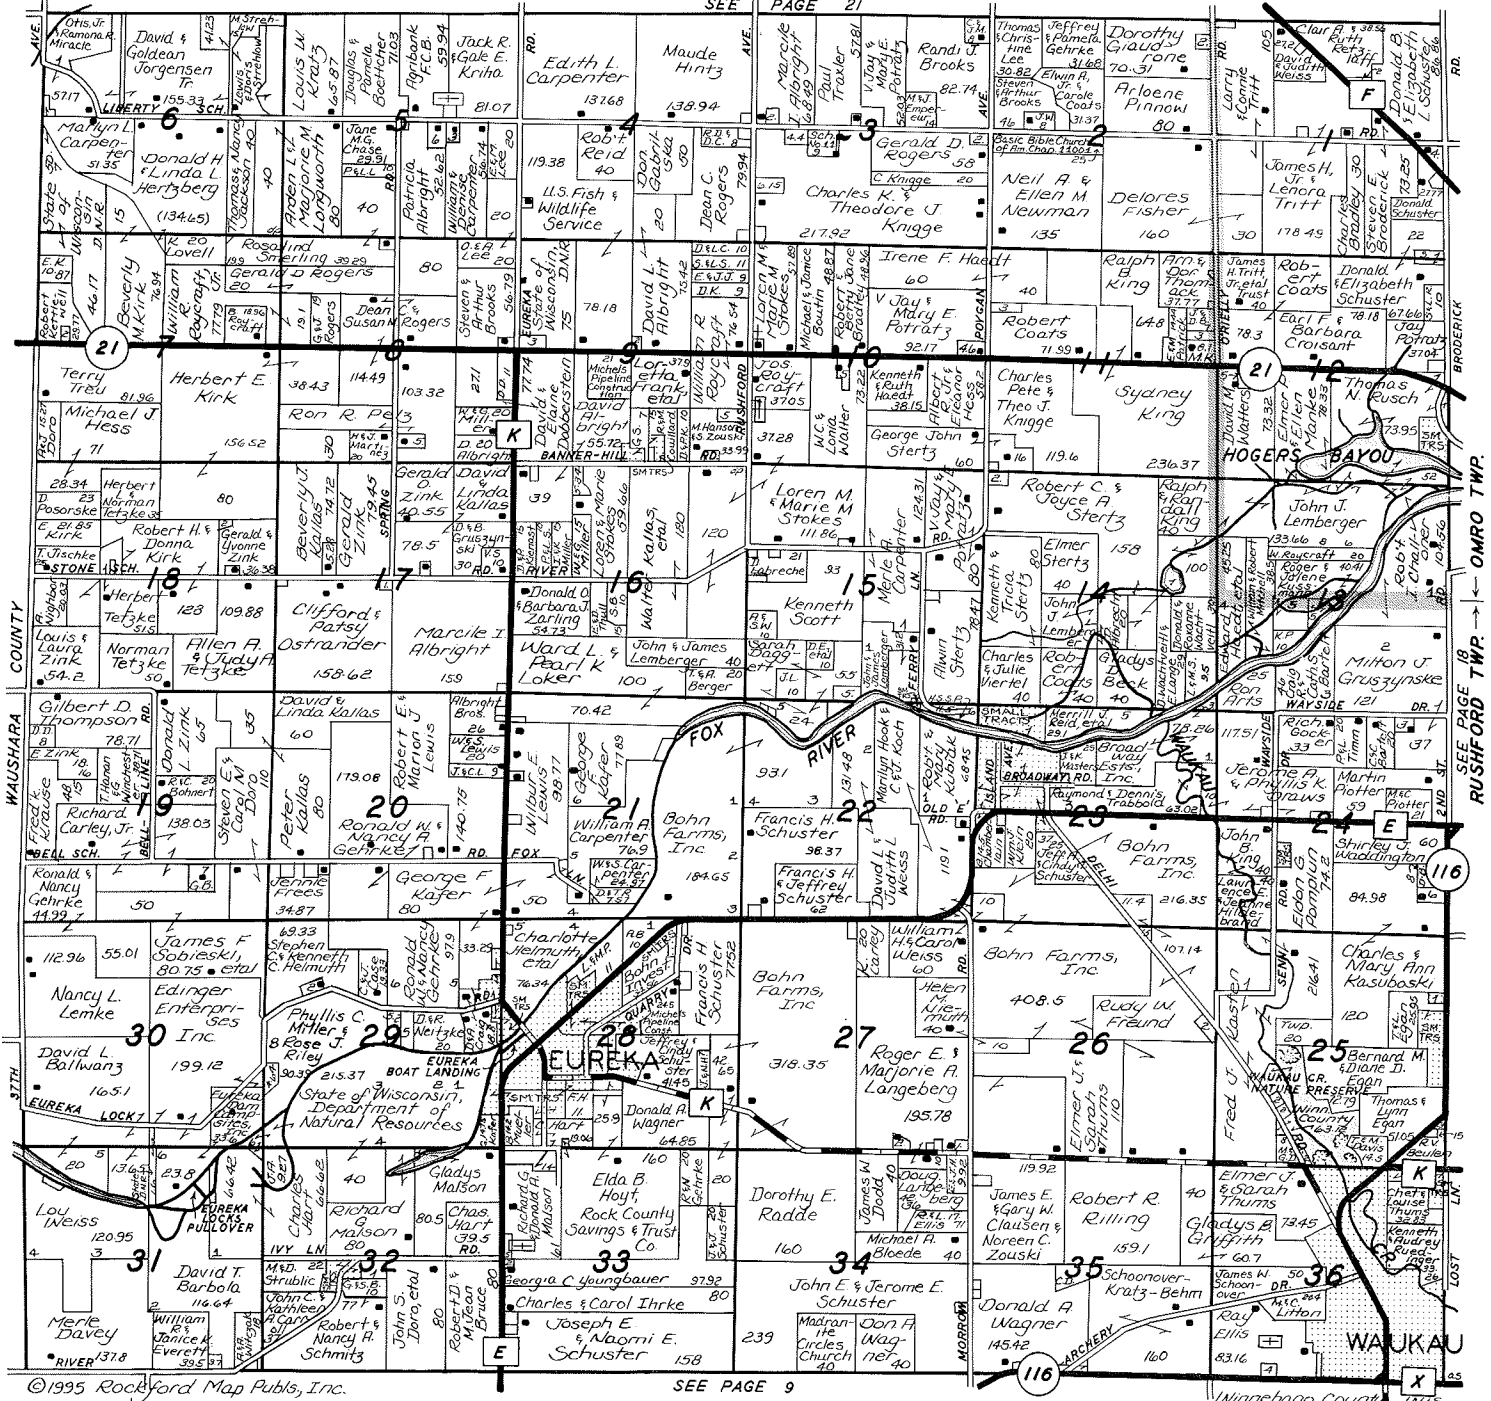

MEMBER OF REALTOR'S ASSOCIATION OF NORTHEAST WISCONSIN

The Heritage Realty Association

RESIDENTIAL • COMMERCIAL • RECREATIONAL

Stan Shemanski, CRS, GRI, Broker /Owner

(414) 361-2666

Fax: (414) 361-3123
132 West Huron, Berlin