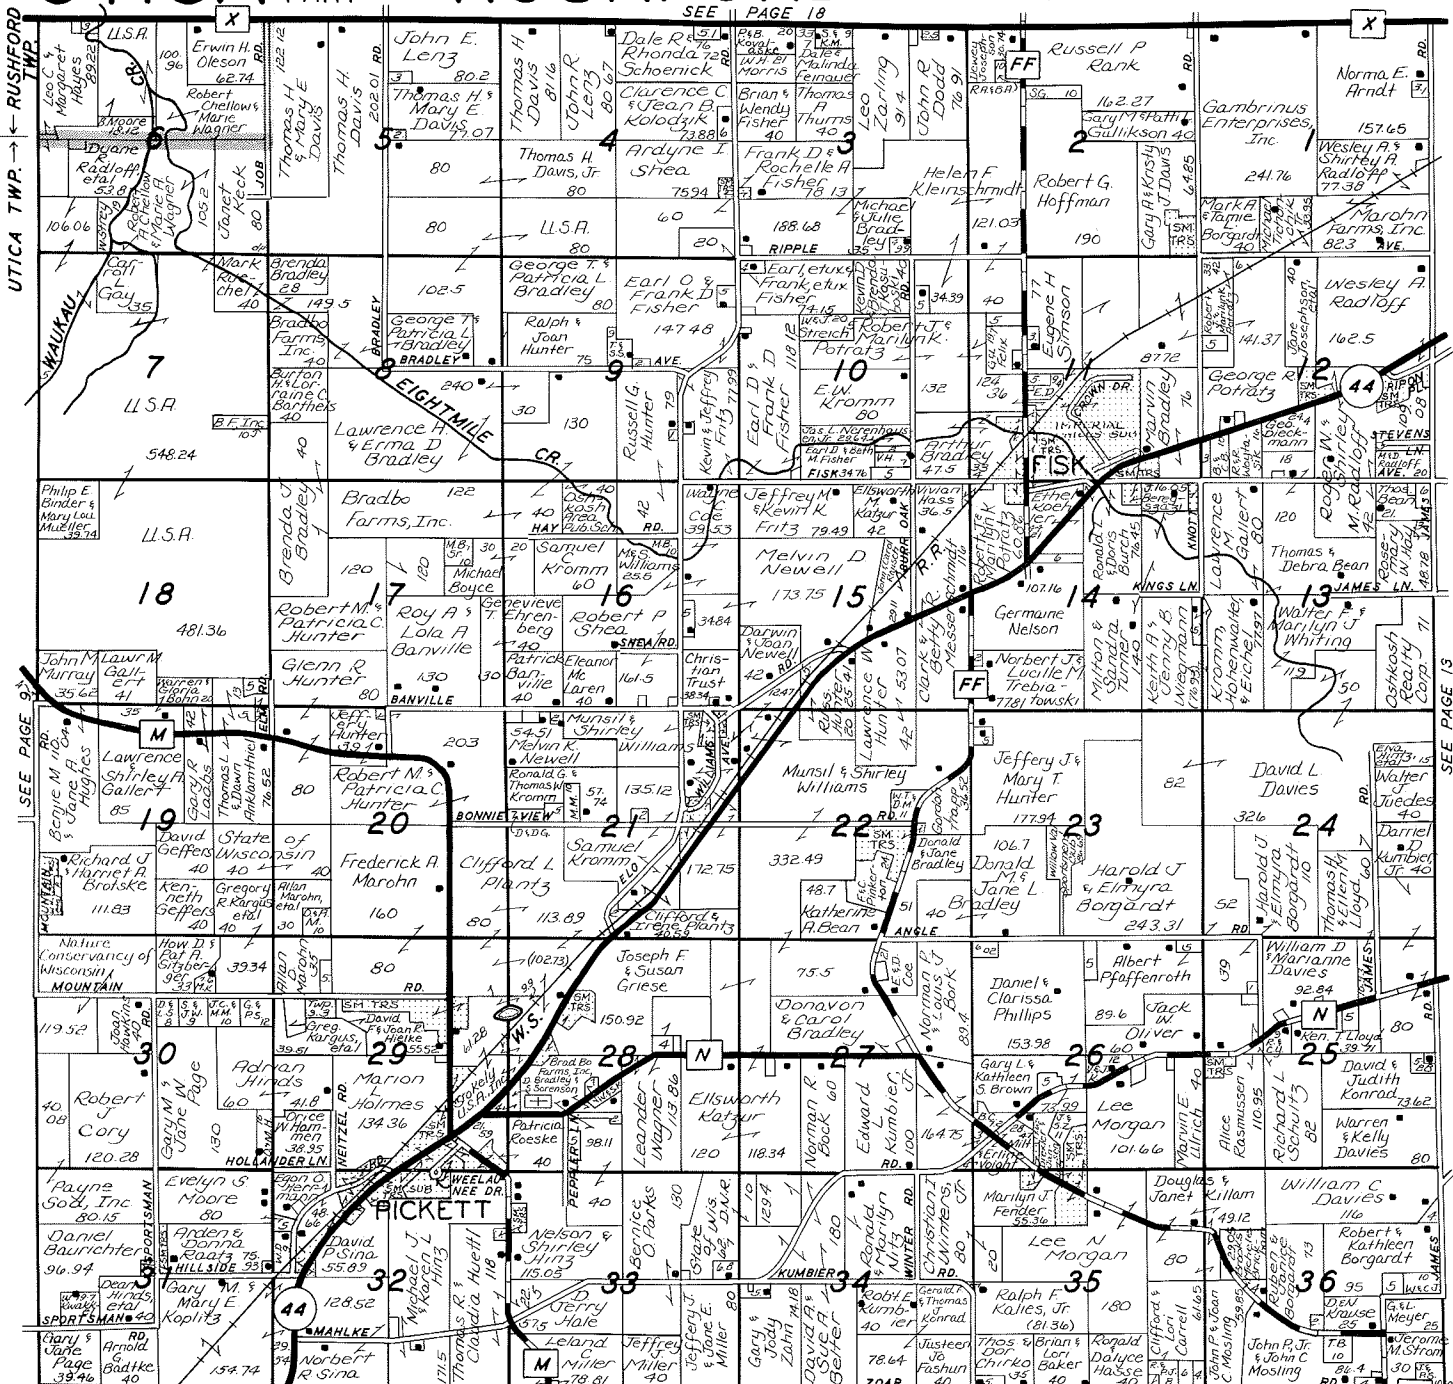

Complete Auction & Appraisal Service

SEE PAGE 18

©1995 Rockford Map Pubs, Inc.

FOND DU LAC COUNTY

Winnebago County, Wis

Are You Putting Me On?

ELDORADO FEED SUPPLY, INC.

DEALER IN
 FEED - SEED - GRAIN
 CUSTOM GRINDING - MIXING
 PET & BIRD FOOD - CUSTOM GRAIN DRYING
 PICKUP & DELIVERY