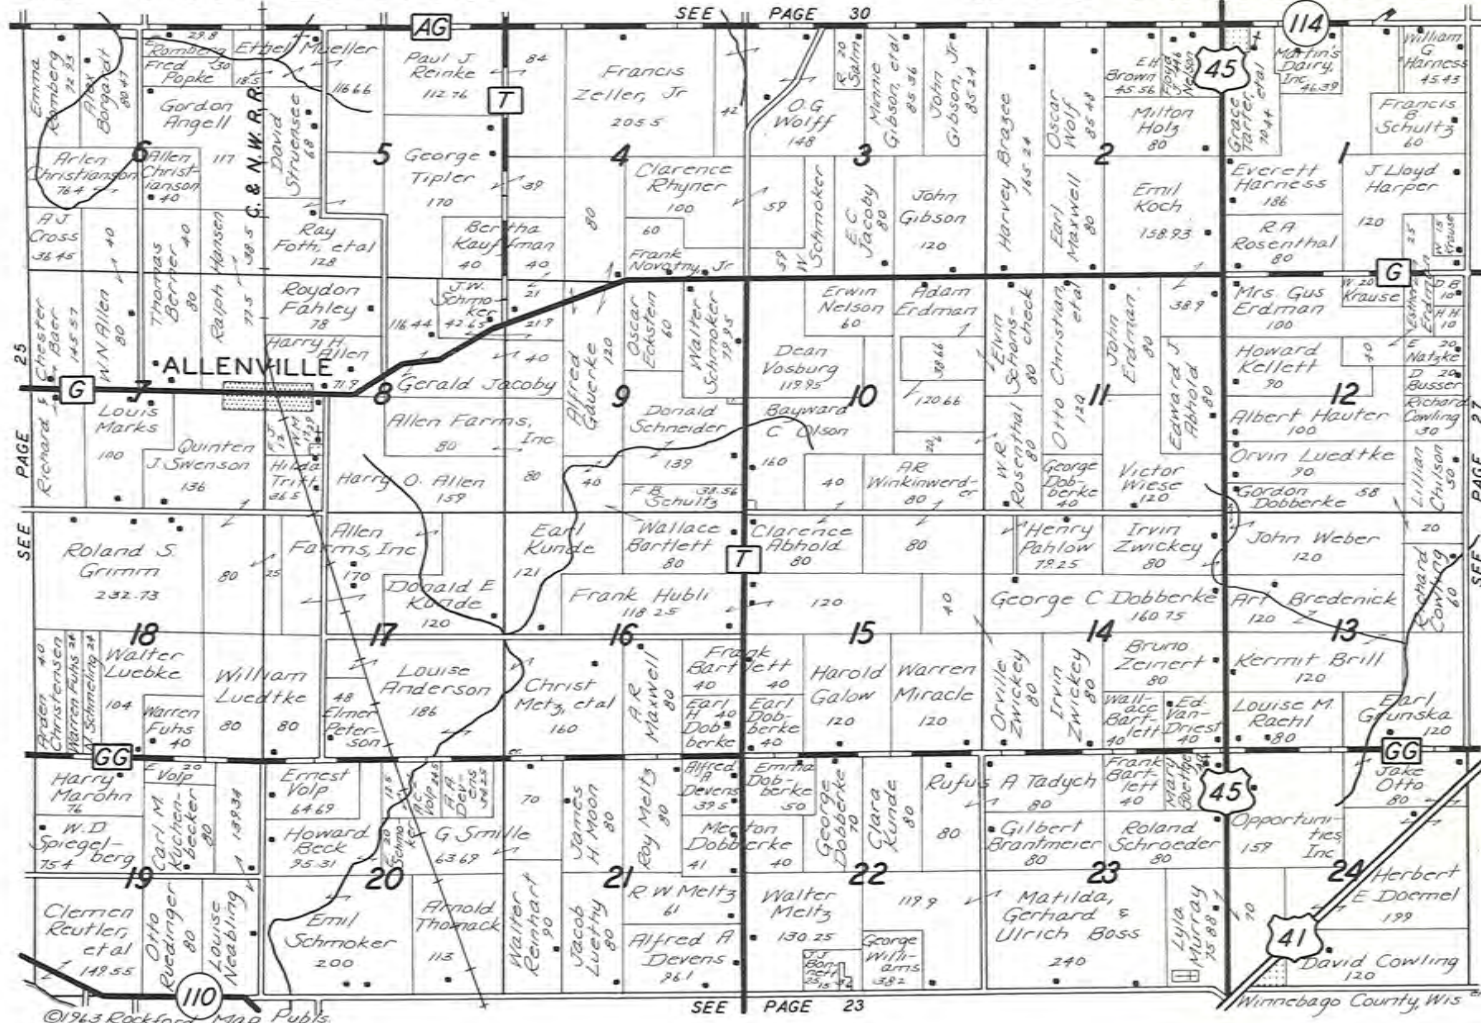

FOR PROMPT SANITARY REMOVAL

OF

DEAD, OLD, DISABLED HORSES,
CATTLE, CALVES, HOGS.

Phone REgent 3-2752

WISCONSIN RENDERING CO.

APPLETON, WISCONSIN

SMITH'S HONEY FARMS

PRODUCERS & PACKERS
OF DELICIOUS
WISCONSIN HONEY

Phone PA 2-7148

On Green Bay Rd. Across
from Courtney & Plummer

GEORGE WALTER BREWING COMPANY

Brewers of

APPLETON

WISCONSIN