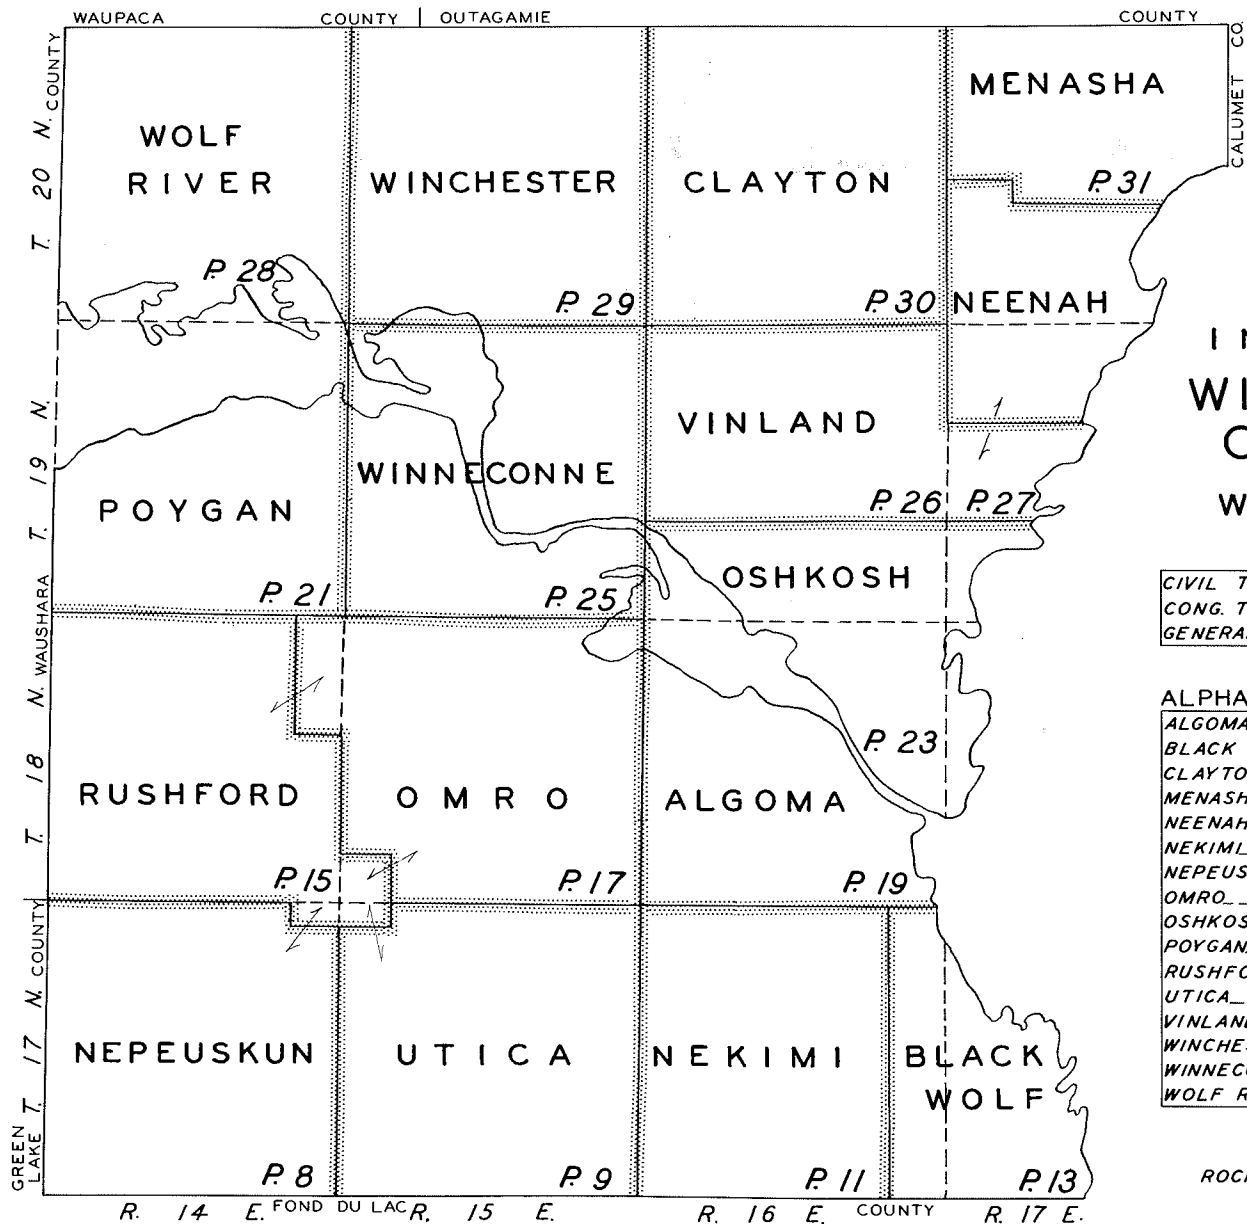

THREE YEAR ATLAS & PLAT BOOK

WINNEBAGO COUNTY

WISCONSIN

1963 - 1964 - 1965

Published By

ROCKFORD MAP PUBLISHERS

4525 FOREST VIEW AVE.

ROCKFORD, ILLINOIS

INDEX MAP WINNEBAGO COUNTY WISCONSIN

- LEGEND
- CIVIL TWP. BORDER 
 - CONG. TWP. BORDER 
 - GENERAL HIGHWAY MAP  - BACK COVER

ALPHABETICAL	INDEX
ALGOMA	19
BLACK WOLF	13
CLAYTON	30
MENASHA	31
NEENAH	27
NEKIMI	11
NEPEUSKUN	8
OMRO	15, 17
OSHKOSH	23
POYGAN	21
RUSHFORD	8, 9, 15, 17
UTICA	9
VINLAND	26, 27
WINCHESTER	29
WINNECONNE	25
WOLF RIVER	28

The Index Map above shows the various townships in the county as they are located geographically. Numerals on each township indicate the page number that particular map will appear in detail.

NEPEUSKUN SOUTHWEST RUSHFORD T. 17 N.-R. 14 E.