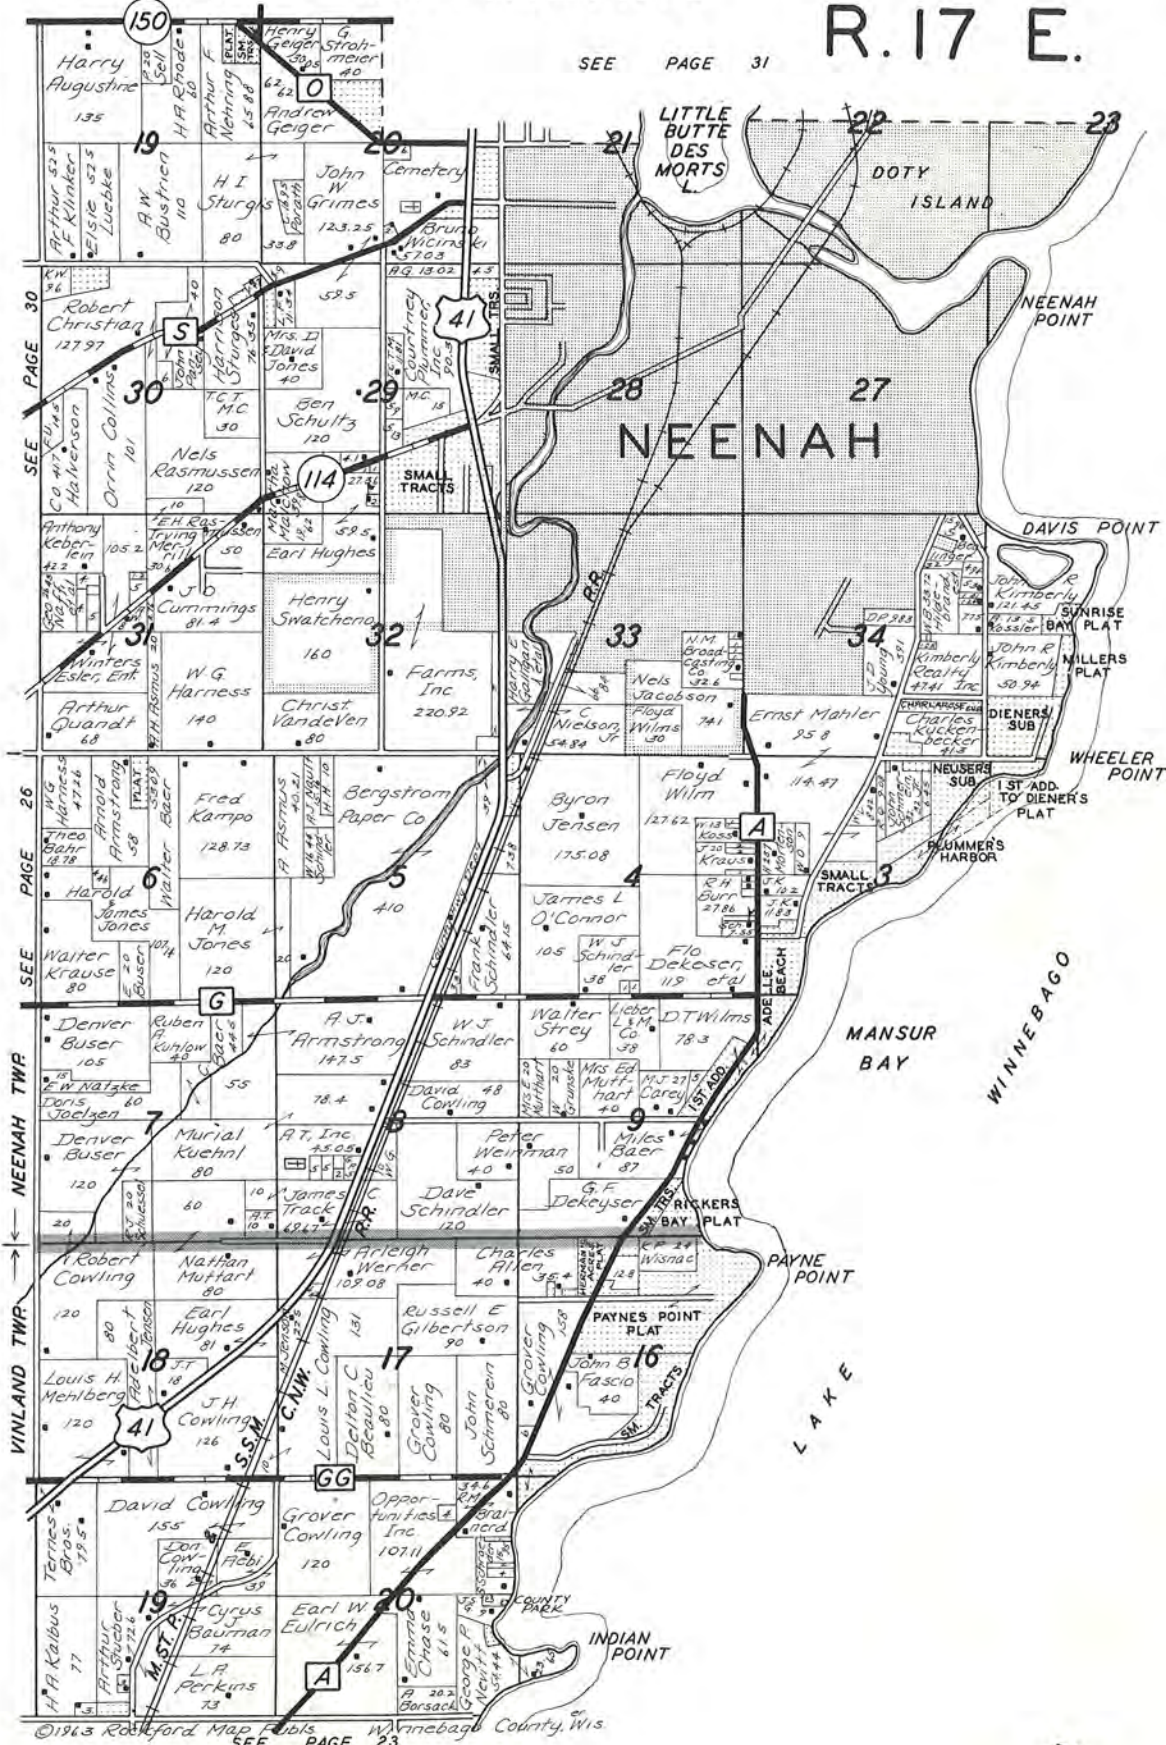

NEENAH EAST PART VINLAND

T. 19-20N.-
R. 17 E.

SEE PAGE 31