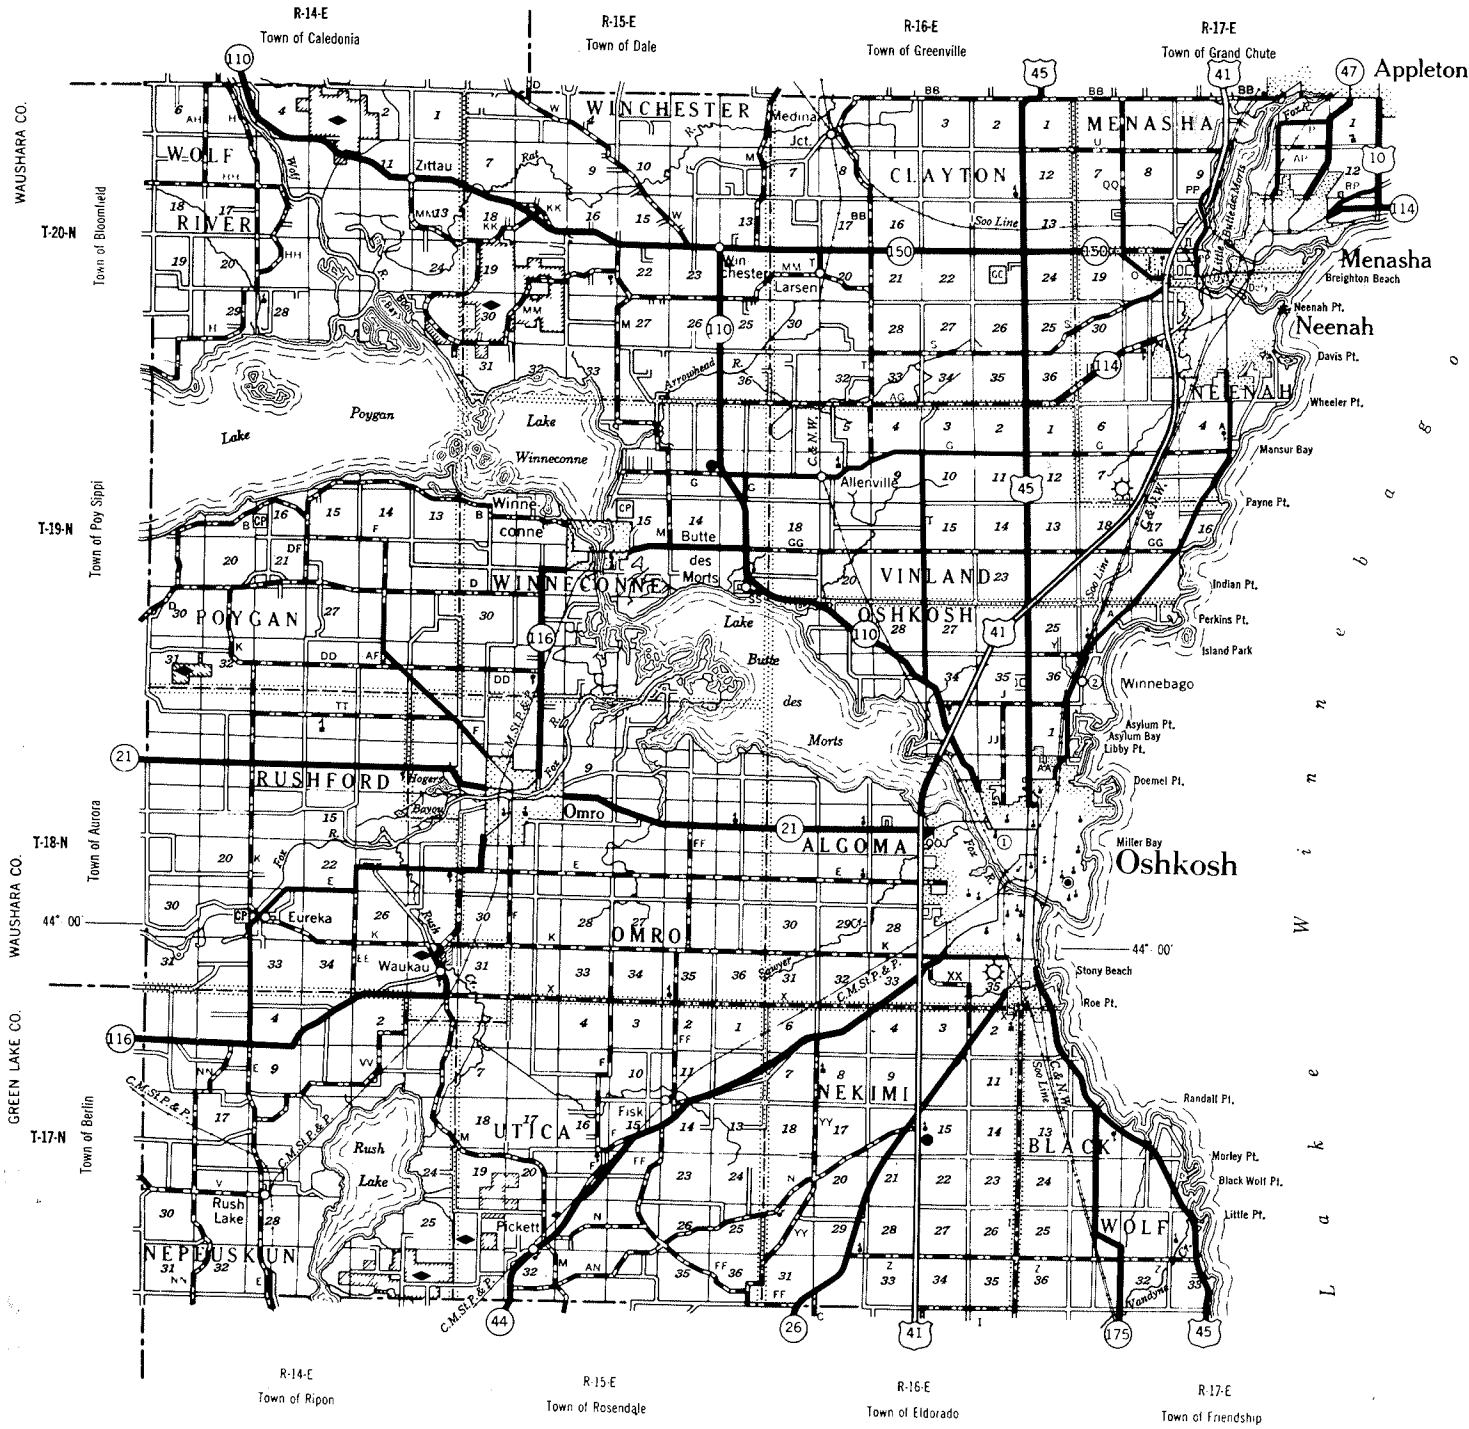

Oshkosh Motor Lodge 15-18-16 16 wd

WAUPACA CO. OUTAGAMIE CO. OUTAGAMIE CO.