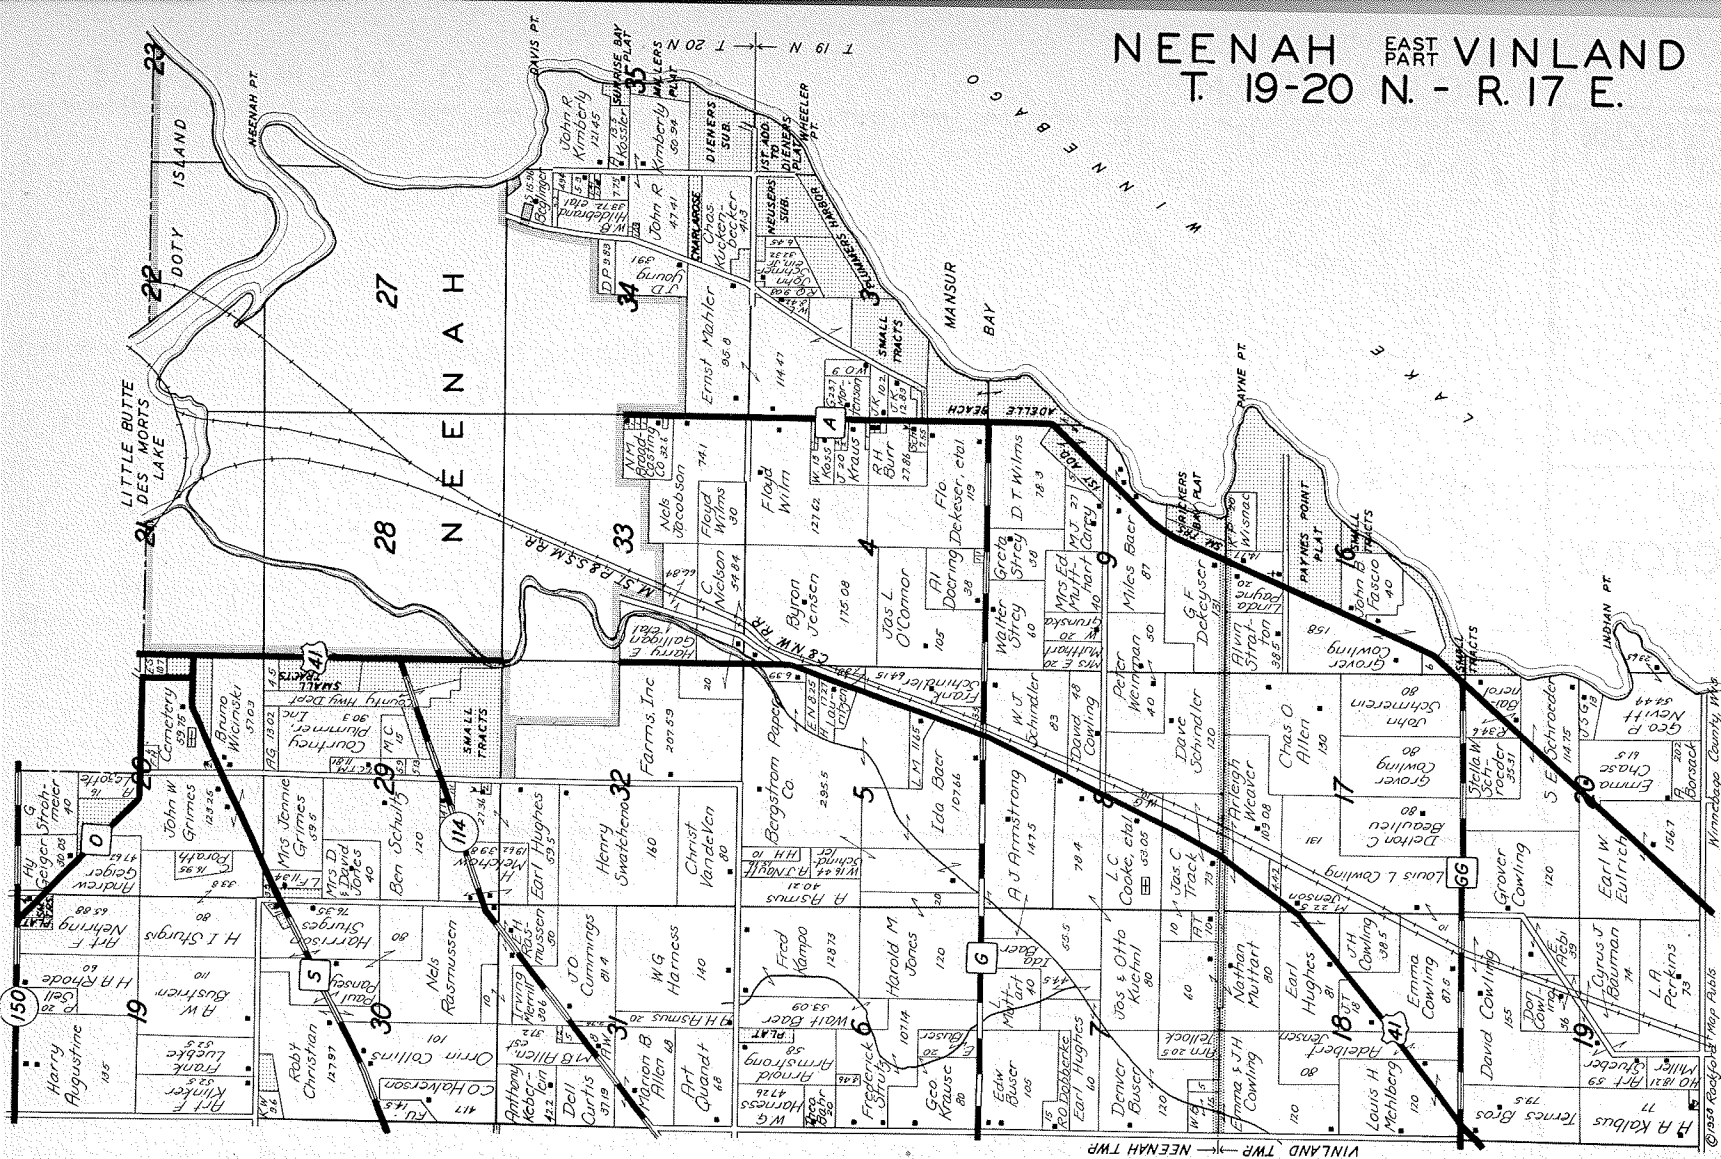

**WISCONSIN
IMPLEMENT
COMPANY, INC.**

MASSEY-HARRIS - KEWANEE
GEHL & PATZ EQUIPMENT

ED LUCHT, Agency

Route 1 - Box 262 - Neenah, Wisconsin
Phone: Parkway 2-1208

MARTEN'S DAIRY

Quality Grade "A" Dairy Products

Phone PA 2-7591

Neenah, Wis.

KELLETT MOTORS

GENERAL REPAIRING
Car - Truck - Tractor
& Farm Machinery
Welding - Used Cars & Trucks
Tires - Batteries

H. C. KETTETT, Proprietor
Route 1 - Neenah, Wisconsin
Junction 45-114
Telephone: PA 2-1289