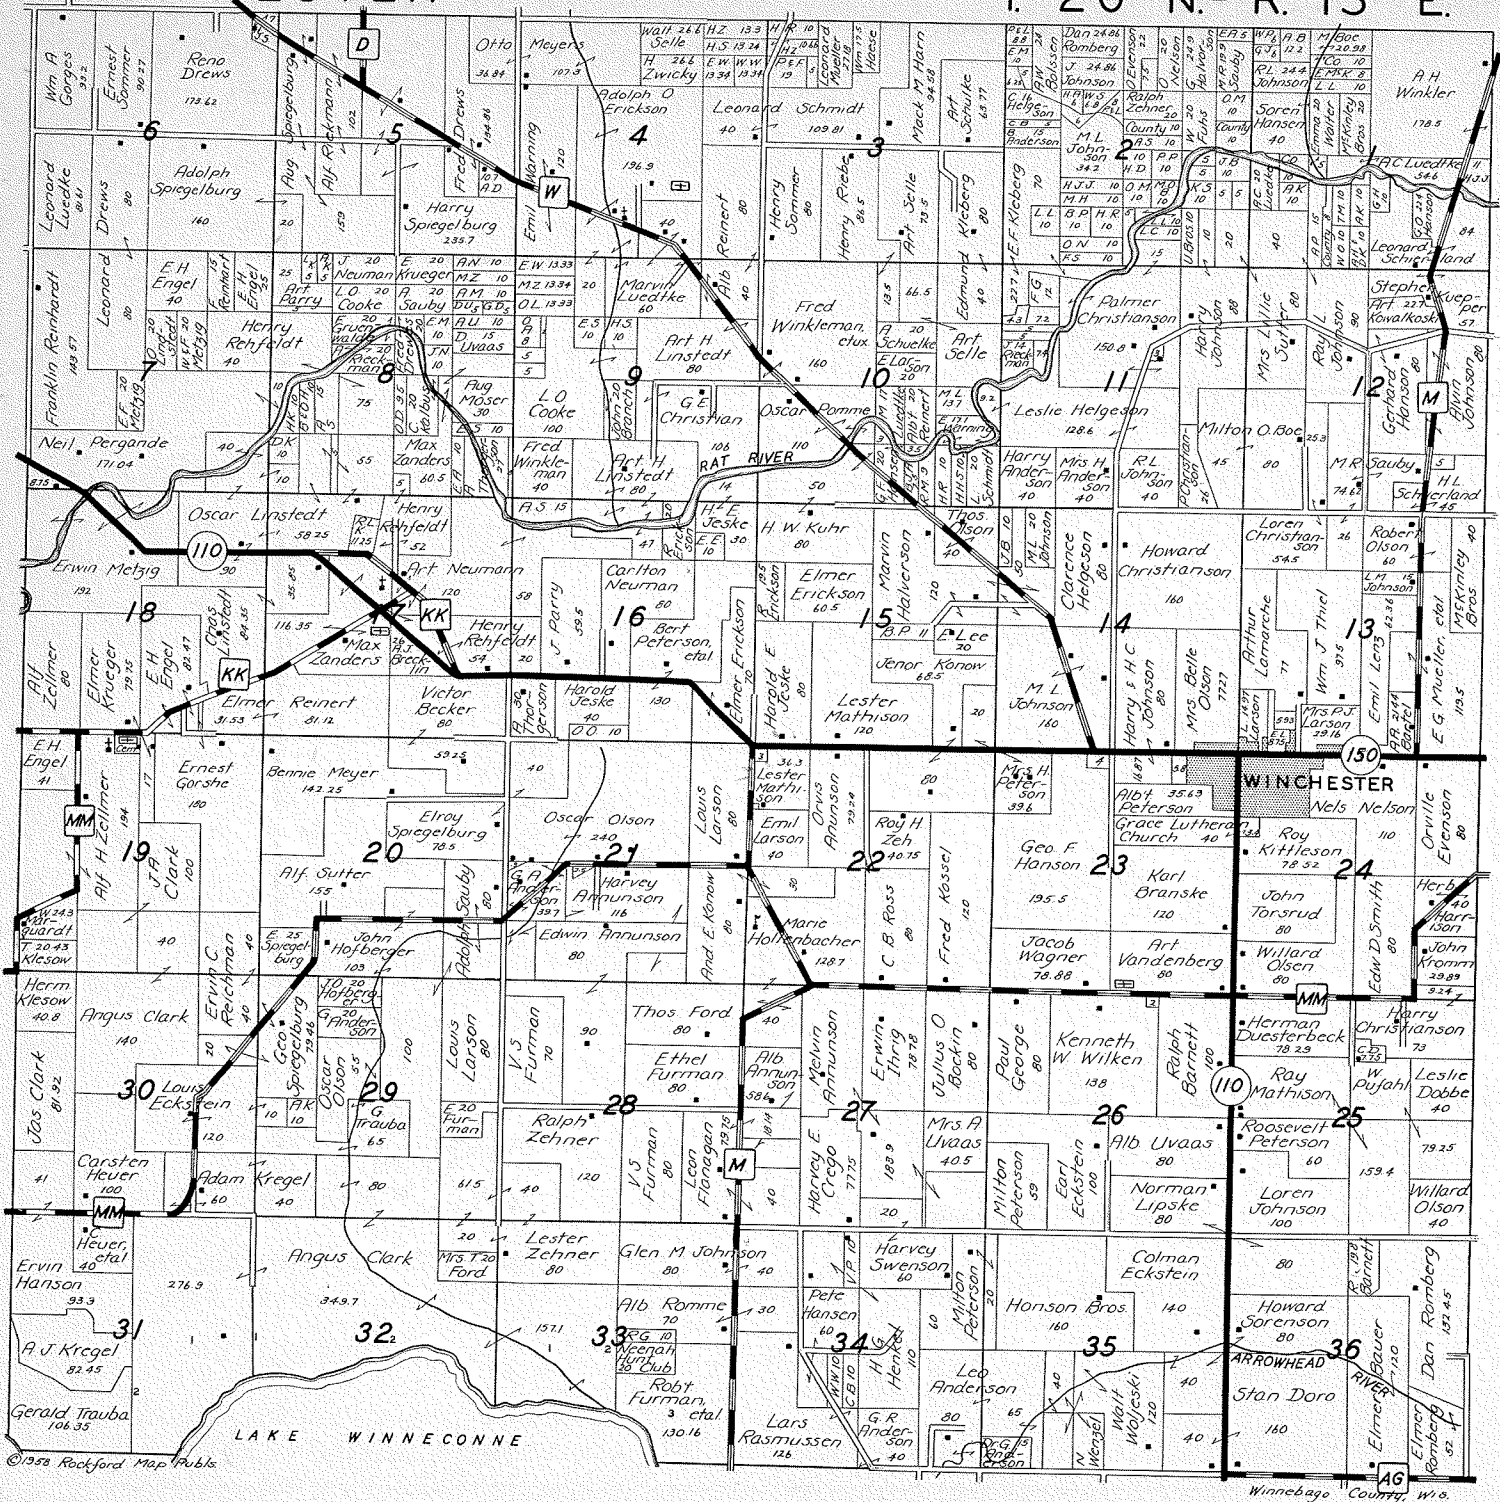

SERVICE MOTOR COMPANY
DALE, WISCONSIN

SALES - SERVICE
DIAL: SPruce 9-6336

MACHINE SHOP
CASE FARM MACHINERY

R. E. ZEHNER

Livestock Trucking
and
General Hauling

DIAL: LARSEN 2432

THE FARMERS STATE BANK
LARSEN, WISCONSIN

MEMBER FEDERAL DEPOSIT INSURANCE CORP.
MAXIMUM INSURANCE $10,000.00

A Farmers Bank
in a Good
Farming Community

SEE US FOR EVERY
FINANCIAL NEED

GROW WITH US,
GET THE SAVING HABIT

WE PAY 2% on Savings Accounts
& 3% ON TIME CERTIFICATES
of 12 Months