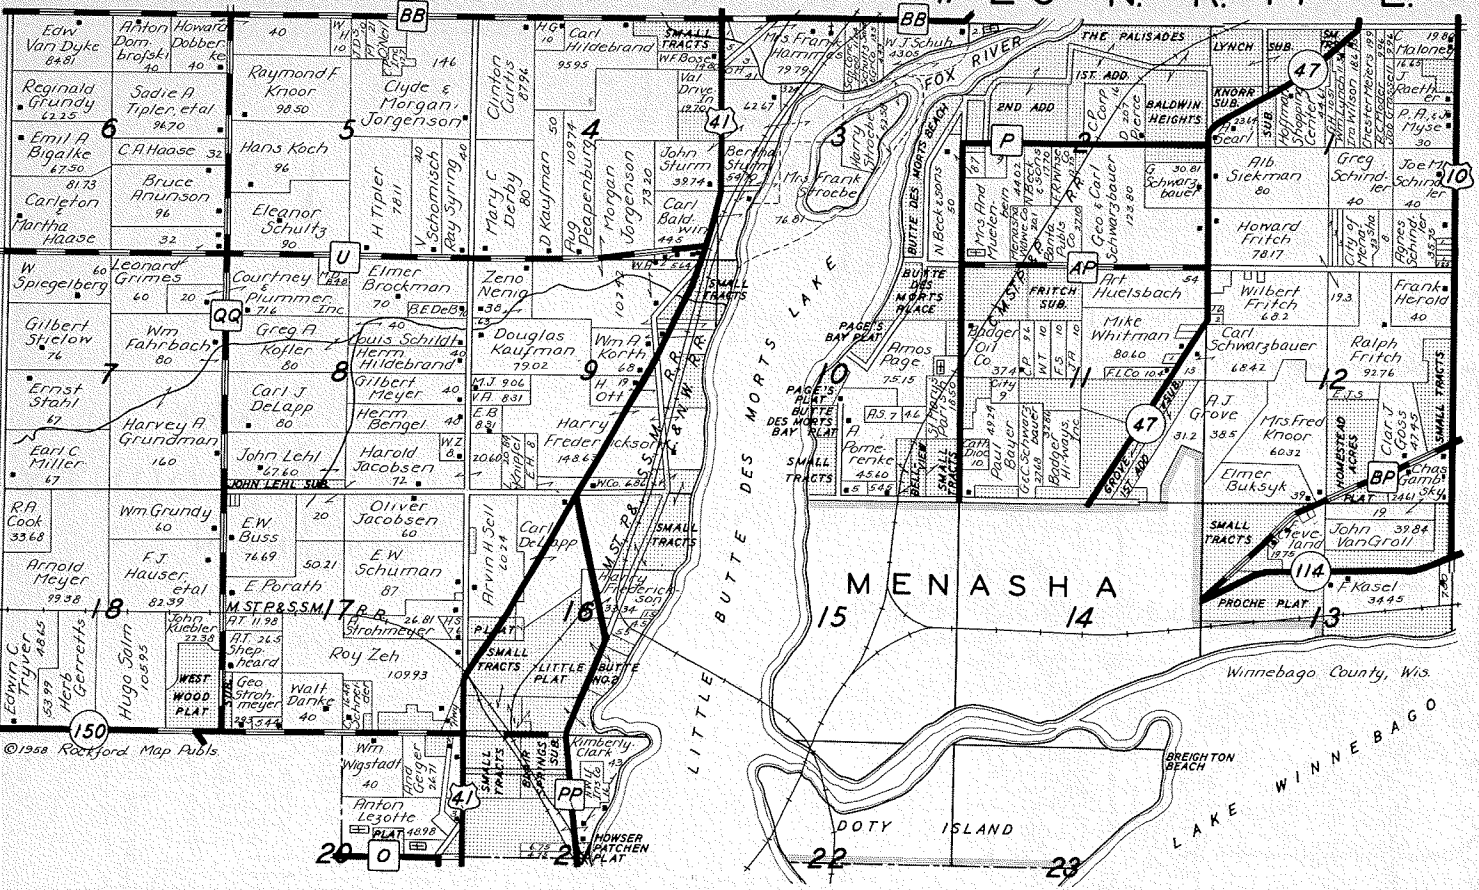

MENASHA

T. 20 N. - R. 17 E.

19

COURTNEY & PLUMMER, INC.

*Crushing Contractor
Ready-Mix Concrete*

**P. O. BOX 351
NEENAH,
WISCONSIN**

Phone
Parkway 2-7703

**EQUITABLE
RESERVE
ASSOCIATION**

NEENAH, WISCONSIN

**LIFE
INSURANCE**

**FOR MEN, WOMEN
AND CHILDREN**

Over 60 Years
of Service