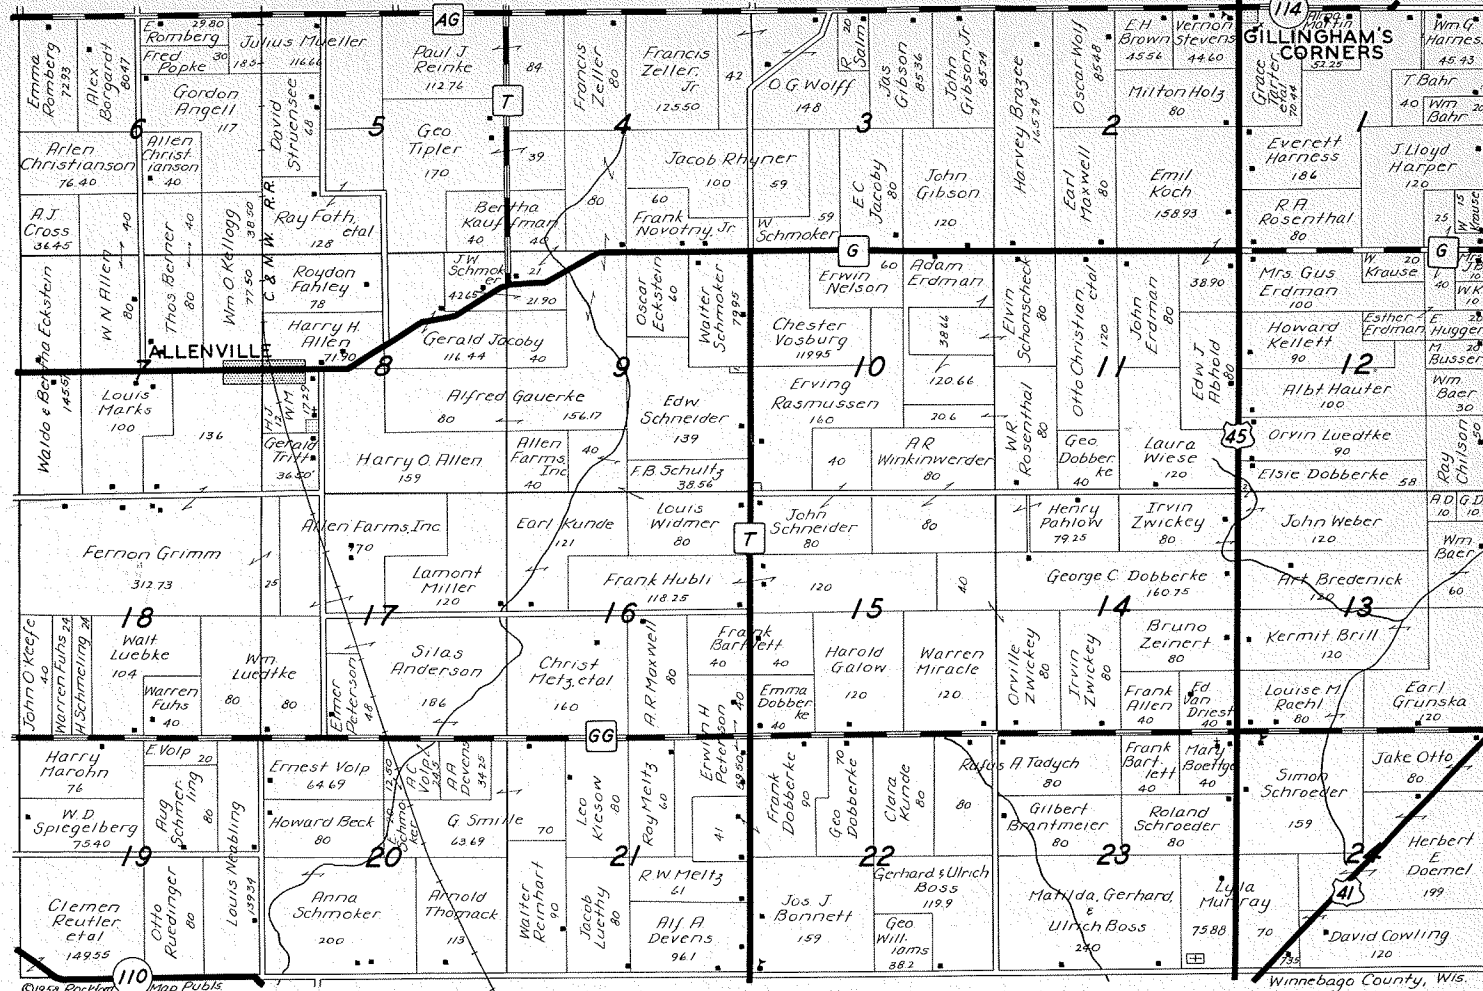

THE NATIONAL MANUFACTURERS BANK

OF NEENAH

SAVINGS ACCOUNTS

CHECKING ACCOUNTS

LOANS

SAFE DEPOSIT BOXES

TRUST SERVICES

FOR EVERY FINANCIAL SERVICE

Think FIRST of

THE FIRST NATIONAL BANK OF NEENAH

Member F.D.I.C.

WEST PART VINLAND

T. 19 N. - R. 16 E.

©1950 Reclab Map Publ's

Winnebago County, Wis.