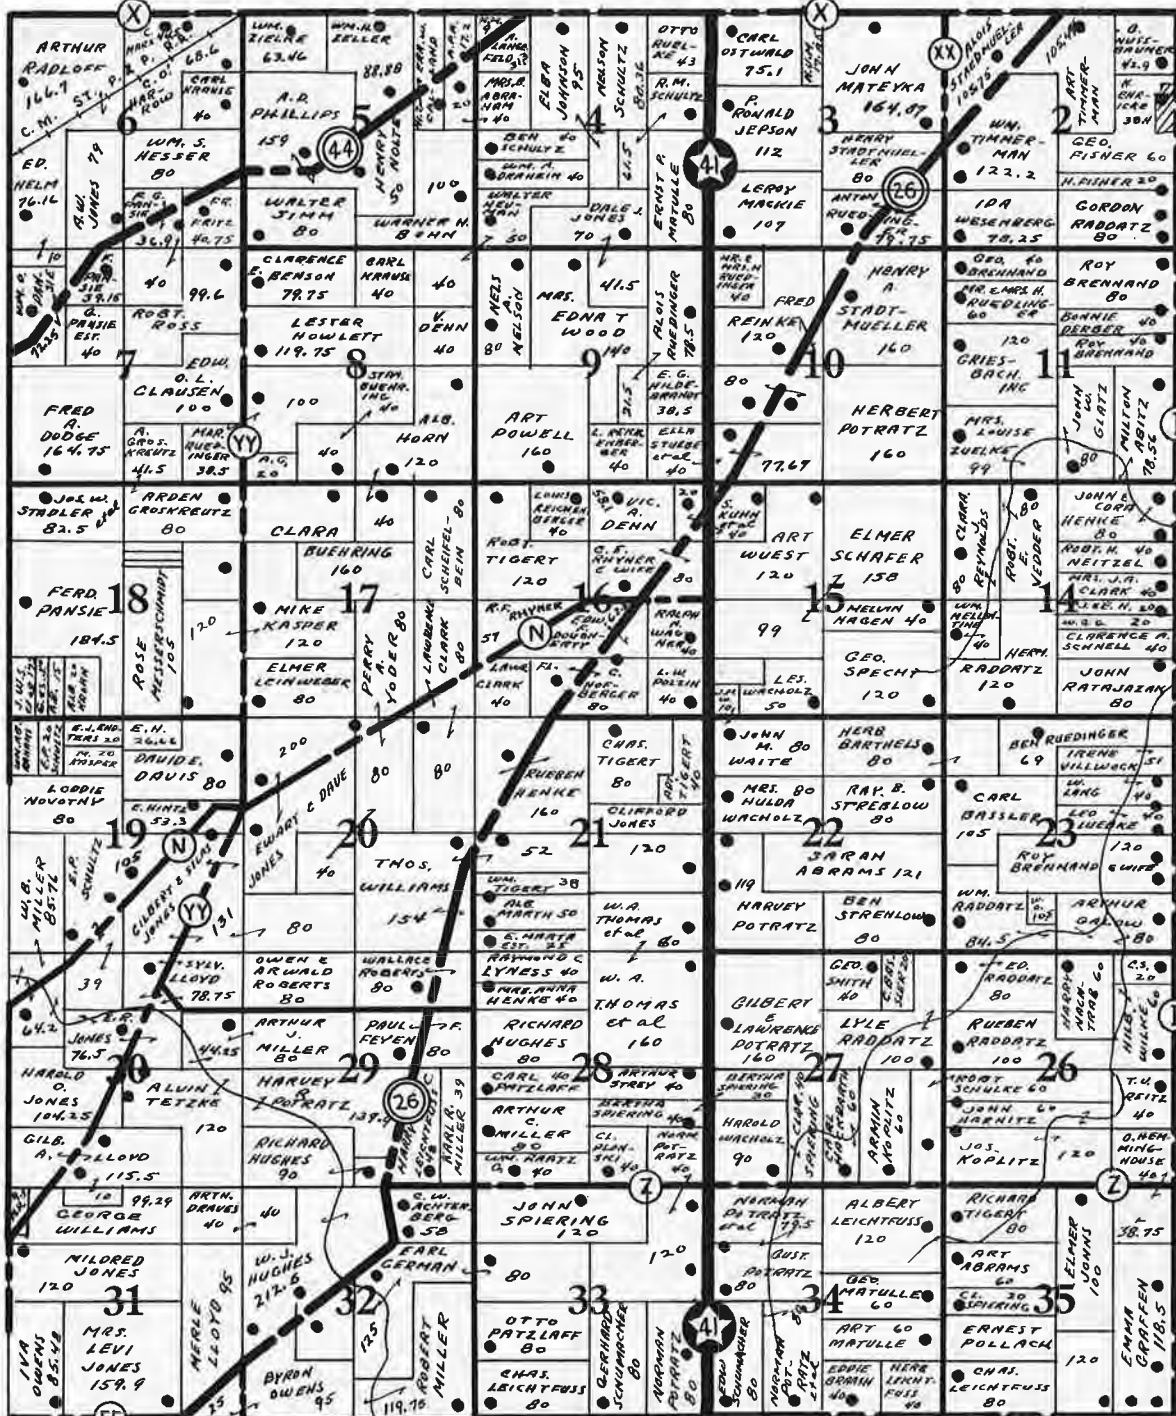

TOWNSHIP 17 NORTH RANGE 16 EAST
TRUNK HIGHWAYS
STATE & COUNTY AID ROADS
TOWNSHIP ROADS
FARM DWELLING LOCATIONS

17

NEKIMI TOWNSHIP

MIDWEST SHOOK AND LUMBER CO.

CORNER JACKSON DRIVE AND PEARL

OSHKOSH

WISCONSIN

When It's Lumber — Call Our Number — Stanley 2600