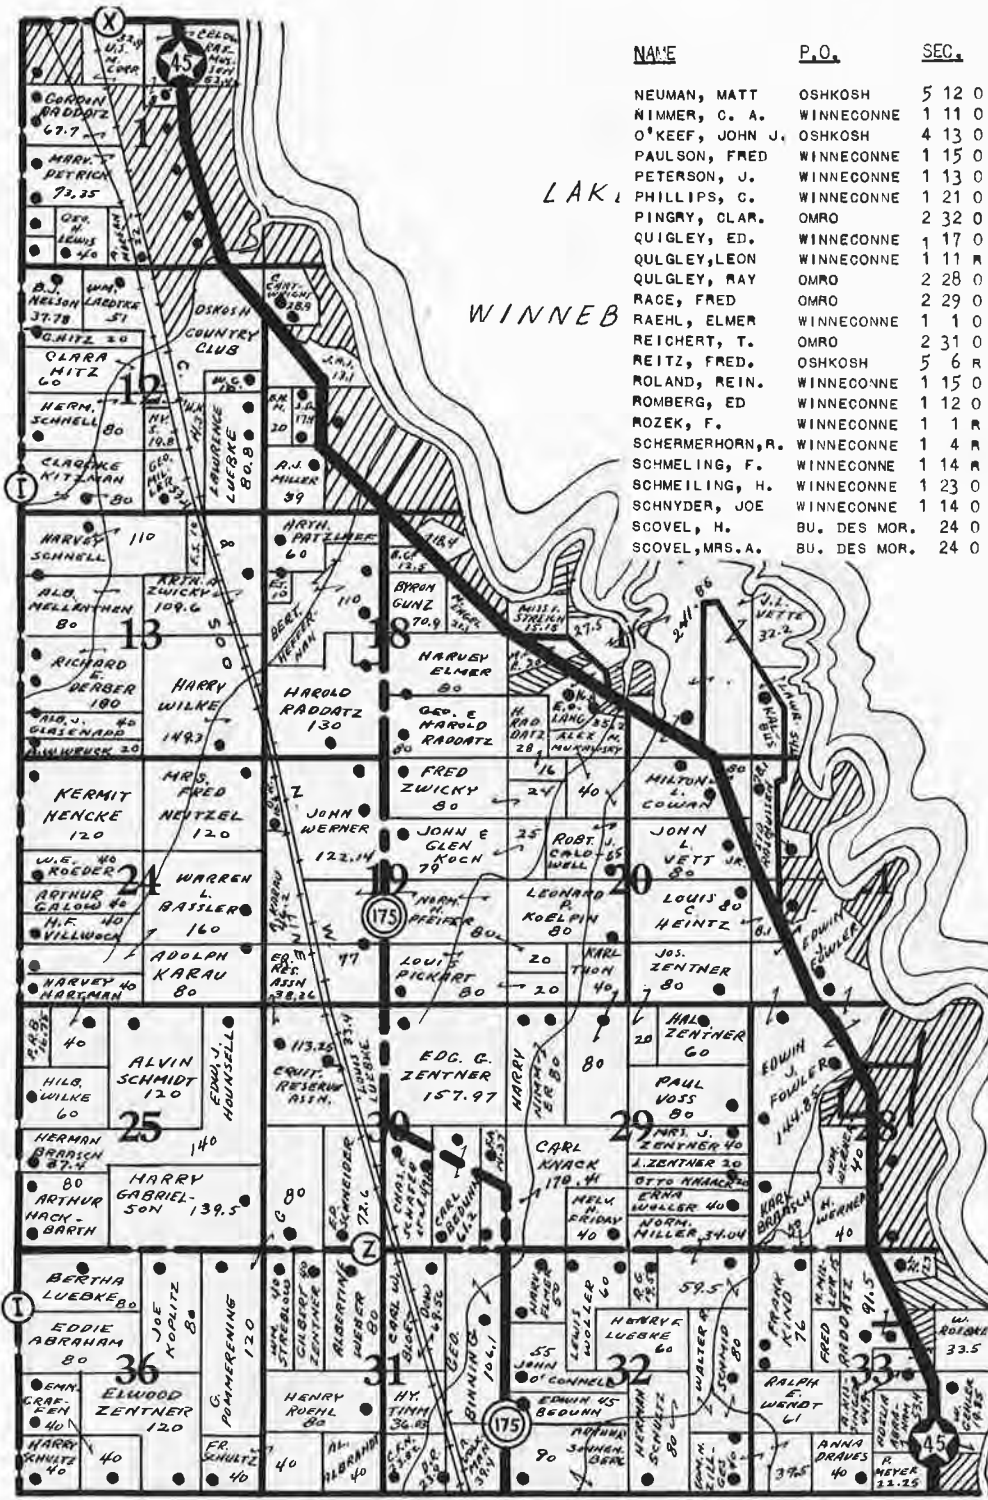

- TRUNK HIGHWAYS
- STATE & COUNTY AID ROADS
- TOWNSHIP ROADS
- FARM DWELLING LOCATIONS

BLACK WOLF TOWNSHIP

NAME	P.O.	SEC.
NEUMAN, MATT	OSHKOSH	5 12 0
NIMMER, C. A.	WINNECONNE	1 11 0
O'KEEF, JOHN J.	OSHKOSH	4 13 0
PAULSON, FRED	WINNECONNE	1 15 0
PETERSON, J.	WINNECONNE	1 13 0
PHILLIPS, C.	WINNECONNE	1 21 0
PINGRY, CLAR.	OMRO	2 32 0
QUIGLEY, ED.	WINNECONNE	1 17 0
QULGLEY, LEON	WINNECONNE	1 11 R
QULGLEY, RAY	OMRO	2 28 0
RACE, FRED	OMRO	2 29 0
RAEHL, ELMER	WINNECONNE	1 1 0
REICHERT, T.	OMRO	2 31 0
REITZ, FRED.	OSHKOSH	5 6 R
ROLAND, REIN.	WINNECONNE	1 15 0
ROMBERG, ED	WINNECONNE	1 12 0
ROZEK, F.	WINNECONNE	1 1 R
SCHERMEHORN, R.	WINNECONNE	1 4 R
SCHMELING, F.	WINNECONNE	1 14 R
SCHMELING, H.	WINNECONNE	1 23 0
SCHNYDER, JOE	WINNECONNE	1 14 0
SCOVEL, H.	BU. DES MOR.	24 0
SCOVEL, MRS. A.	BU. DES MOR.	24 0

SMITH, C. I.	OMRO	2 33 0
STILLER, ELIZ.	OMRO	31 0
TELLA, ELMER	WINNECONNE	1 24 R
THRALL, JOHN	WINNECONNE	1 6 0
ULRICH, J.F.	OMRO	2 32 0
UTKE, ERNST	WINNECONNE	21 0
VERWEY, MRS. F.	WINNECONNE	1 23 0
VICKER, ALB.	WINNECONNE	1 9 0
VOLKMAN, CARL	WINNECONNE	1 19 0
VOLP, FRED	OMRO	2 30 0
VOLP, LA VERN	OMRO	2 30 R
WENDLER, LILLIE	WINNECONNE	1 17 0
WENTZEL BROS.	WINNECONNE	1 12 0
WENTZEL, ED	WINNECONNE	1 26 R
WENTZEL, G.	WINNECONNE	1 26 0
WENZEL, N.	WINNECONNE	1 0
WIEDNER, C.	WINNECONNE	1 0 0
WIESNER, ALB.	OMRO	2 29 0
WIESNER, MRS. B.	OMRO	2 32 0
WIESNER, H.	OMRO	2 29 0
WIESNER, WM.	OMRO	2 32 0
WILKE, NORMAN	OMRO	2 13 0
WRIGHT, LEON.	WINNECONNE	1 2 R
YAROCK, CLAR.	OMRO	2 29 R
YOST, MRS. ANNA	WINNECONNE	1 3 0
YOST, CLAR.	OMRO	2 33 R
YOST, JOHN	OMRO	2 32 0
YOST, PAUL	WINNECONNE	1 3 R
ZELLMER, L.	WINNECONNE	1 12 0
ZIMMERMAN, BEN	WINNECONNE	1 21 0

WOLF RIVER

ARNDT, OTTO	DALE	1 1 0
BACHMANN, E.	FREMONT	2 6 0
BARTEL, FLOYD	FREMONT	2 15 0
BARTEL, HENRY	FREMONT	2 7 0
BARTEL, PAULINE	FREMONT	2 7 0
BARTEL, VERNON	FREMONT	2 29 0
BARTEL, W.	FREMONT	2 7 R
BARTEL, WILLARD	FREMONT	2 7 0
BECKER, MABEL	FREMONT	1 10 0
BERNDT, FRANK	FREMONT	1 24 0
BERNDT, WM.	LARSEN	1 13 0
BOHREN, IRENE	FREMONT	2 16 0
BORCHARDT, E.	FREMONT	2 20 0
BORCHARDT, H.	FREMONT	2 21 0
BORCHARDT, R.	FREMONT	2 6 0
BORREE, OTTO	FREMONT	1 13 0
BRAUN, HERMAN	FREMONT	2 19 R
BRAUN, L.	FREMONT	2 19 0
BRUSS, WALTER	FREMONT	1 2 0
BURGNER BROS.	FREMONT	2 31 0
DORCHNER, THEO.	DALE	1 1 0
DOROW, WM.	FREMONT	1 12 0
ENDRICK, HARRY	FREMONT	1 9 0
FINK, ALVIN	FREMONT	2 16 0
FINK, HERB.	FREMONT	2 20 0
FREER, GEO.	FREMONT	2 31 0
FREER, GORDON	FREMONT	2 16 0
FRICK, HAROLD	FREMONT	2 7 0
FRICK, ROBERT	FREMONT	2 16 0
FRIEDRICK, E.	FREMONT	1 24 0
FRIEDRICK, N.	FREMONT	1 24 R
HAESE, OSCAR	FREMONT	2 8 0
HAESE, WM.	DALE	1 1 0
HAHN, CHAS.	FREMONT	2 16 0
HANSEN, CLIFF.	FREMONT	2 19 R
HANSON, ERWIN	LARSEN	1 36 0
HOEWSICH, W.	FREMONT	1 2 0
HOFBERGER, C.	FREMONT	2 19 0

CONTINUED ON PAGE 15

T-V
SALES
AND
SERVICE

Route 1
OSHKOSH

SYLVANIA T-V WITH HALO-LIGHT
EVERY APPLIANCE FOR THE HOME

SECKAR ELECTRIC & HARDWARE

ELECTRICAL
CONTRACTORS

Phone Stanley 4466
WISCONSIN