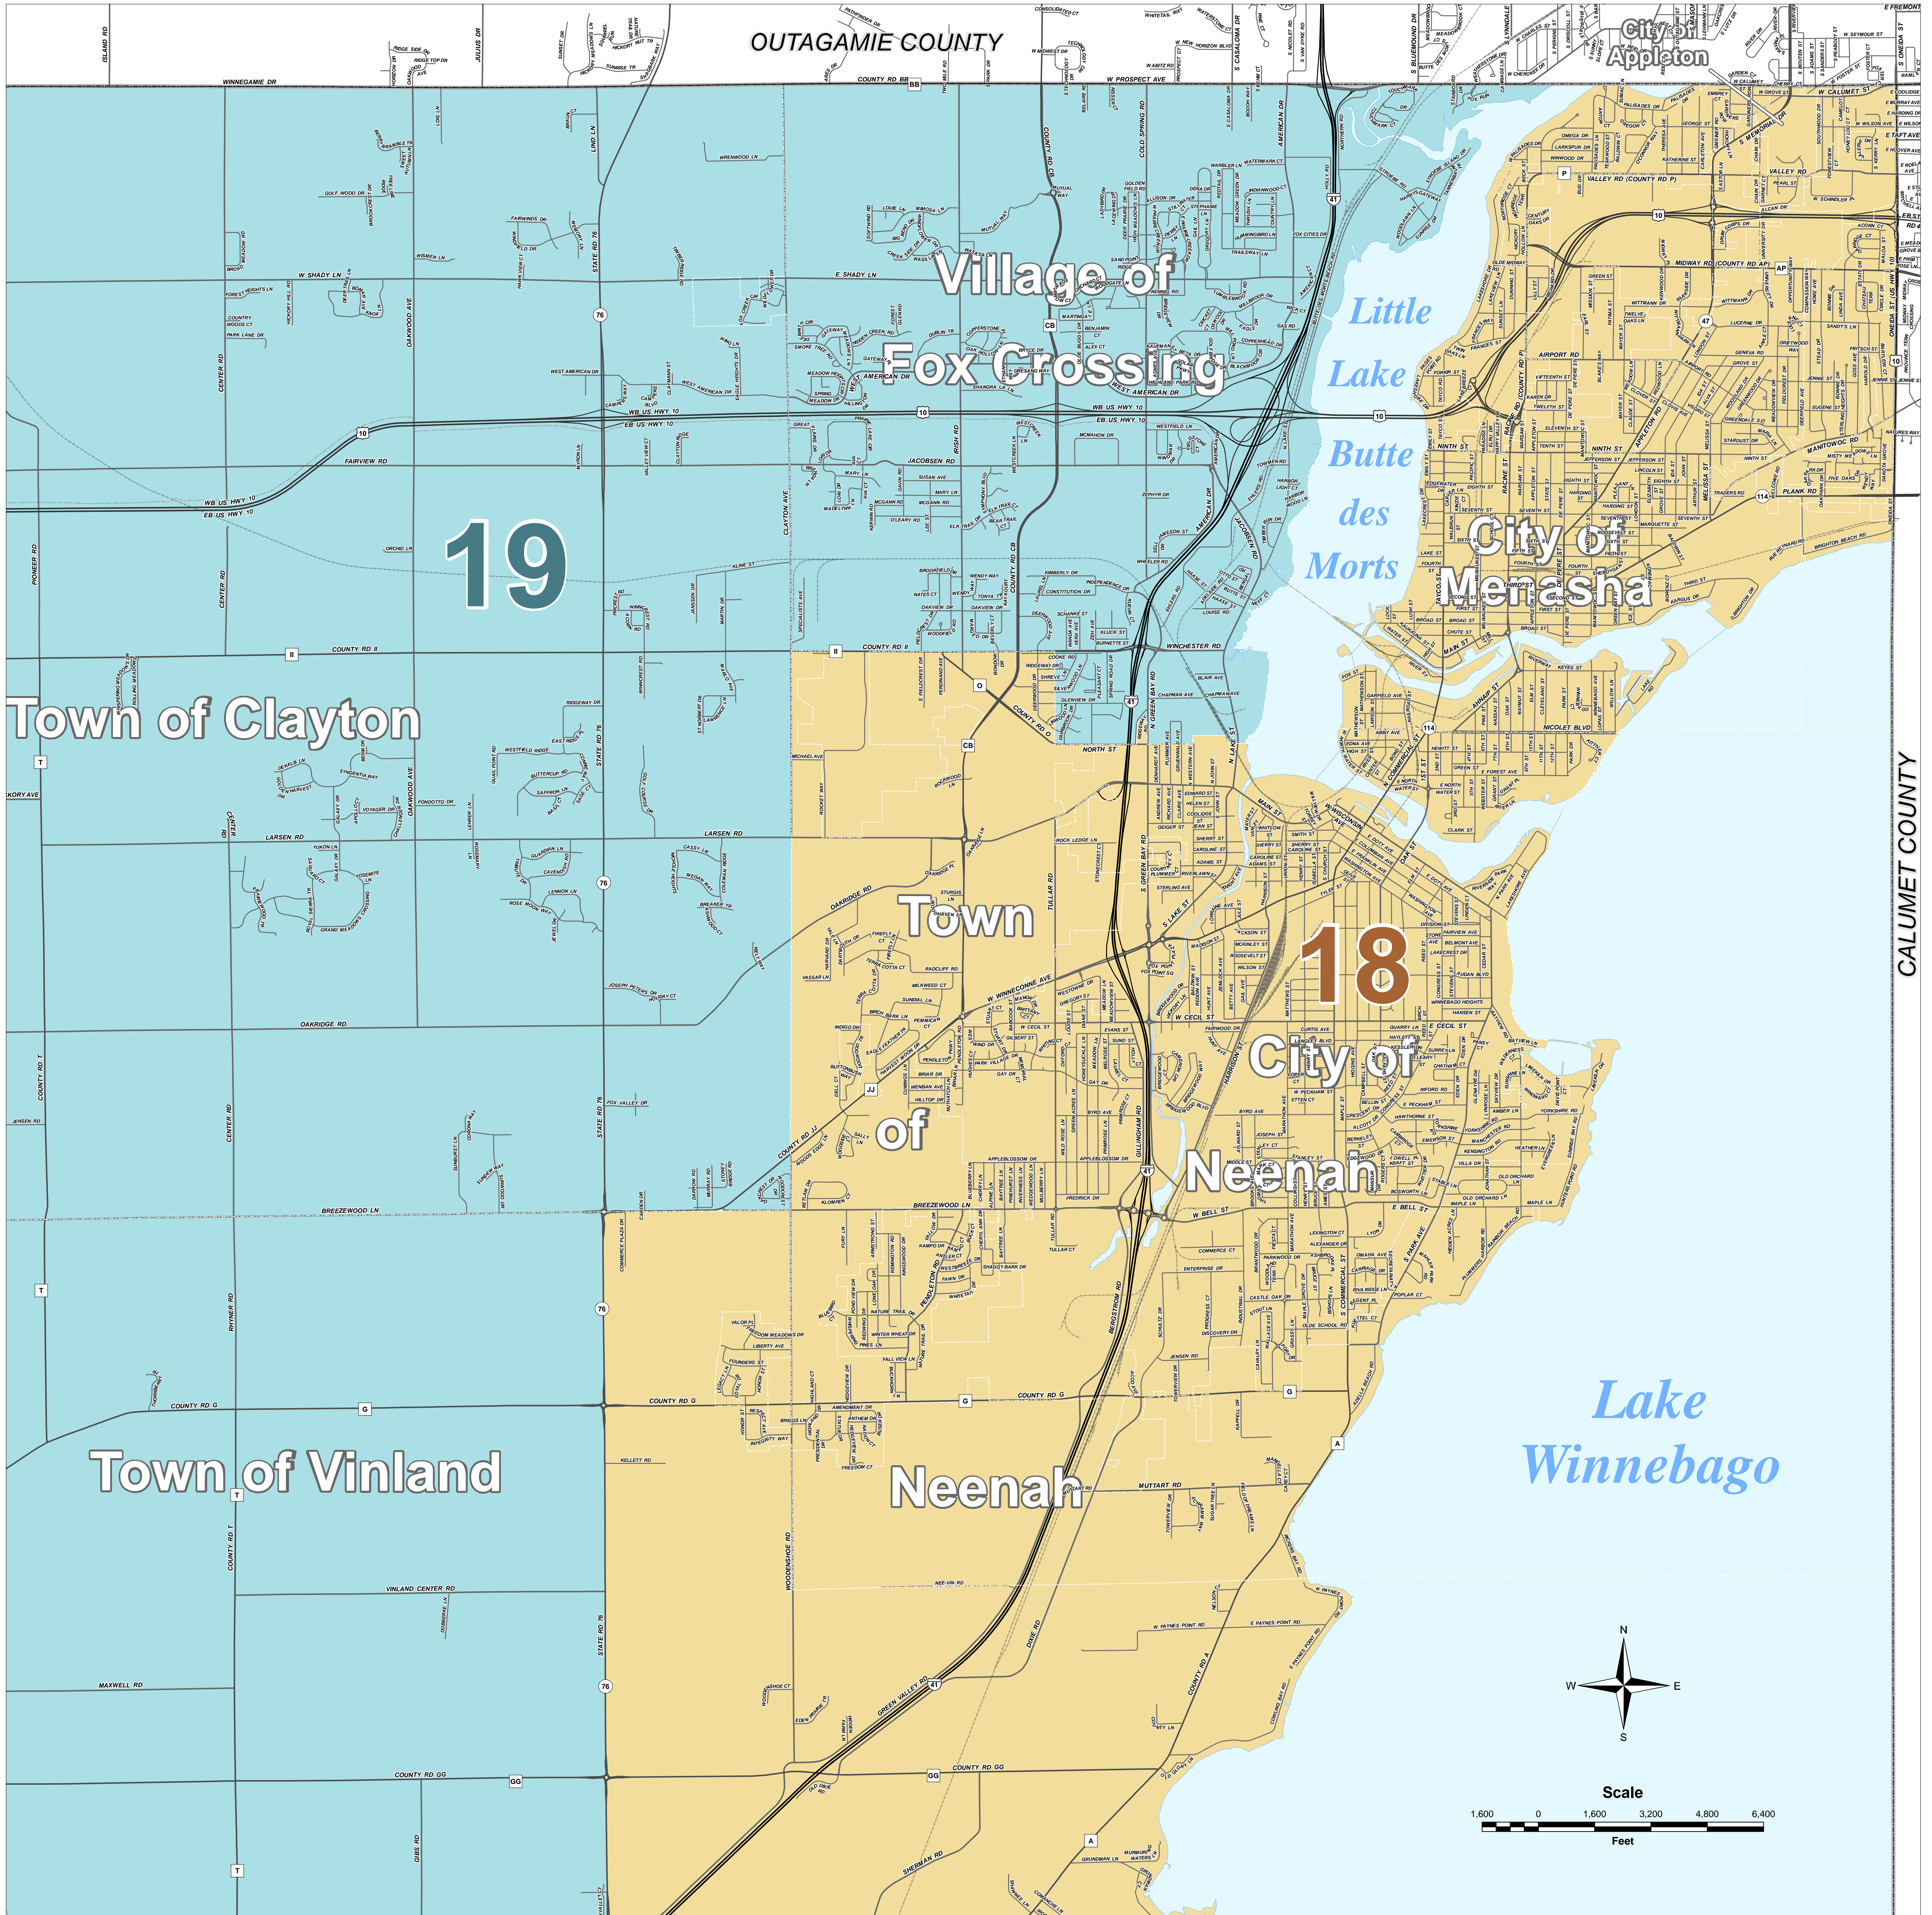

2024 Wisconsin State Senate Districts

Neenah / Menasha / Fox Crossing Area

* Plan first applies to Fall 2024 election. *

Winnebago County
W.I.N.G.S. Project
Produced By:
deulver
4/19/2024
The Wave of the Future