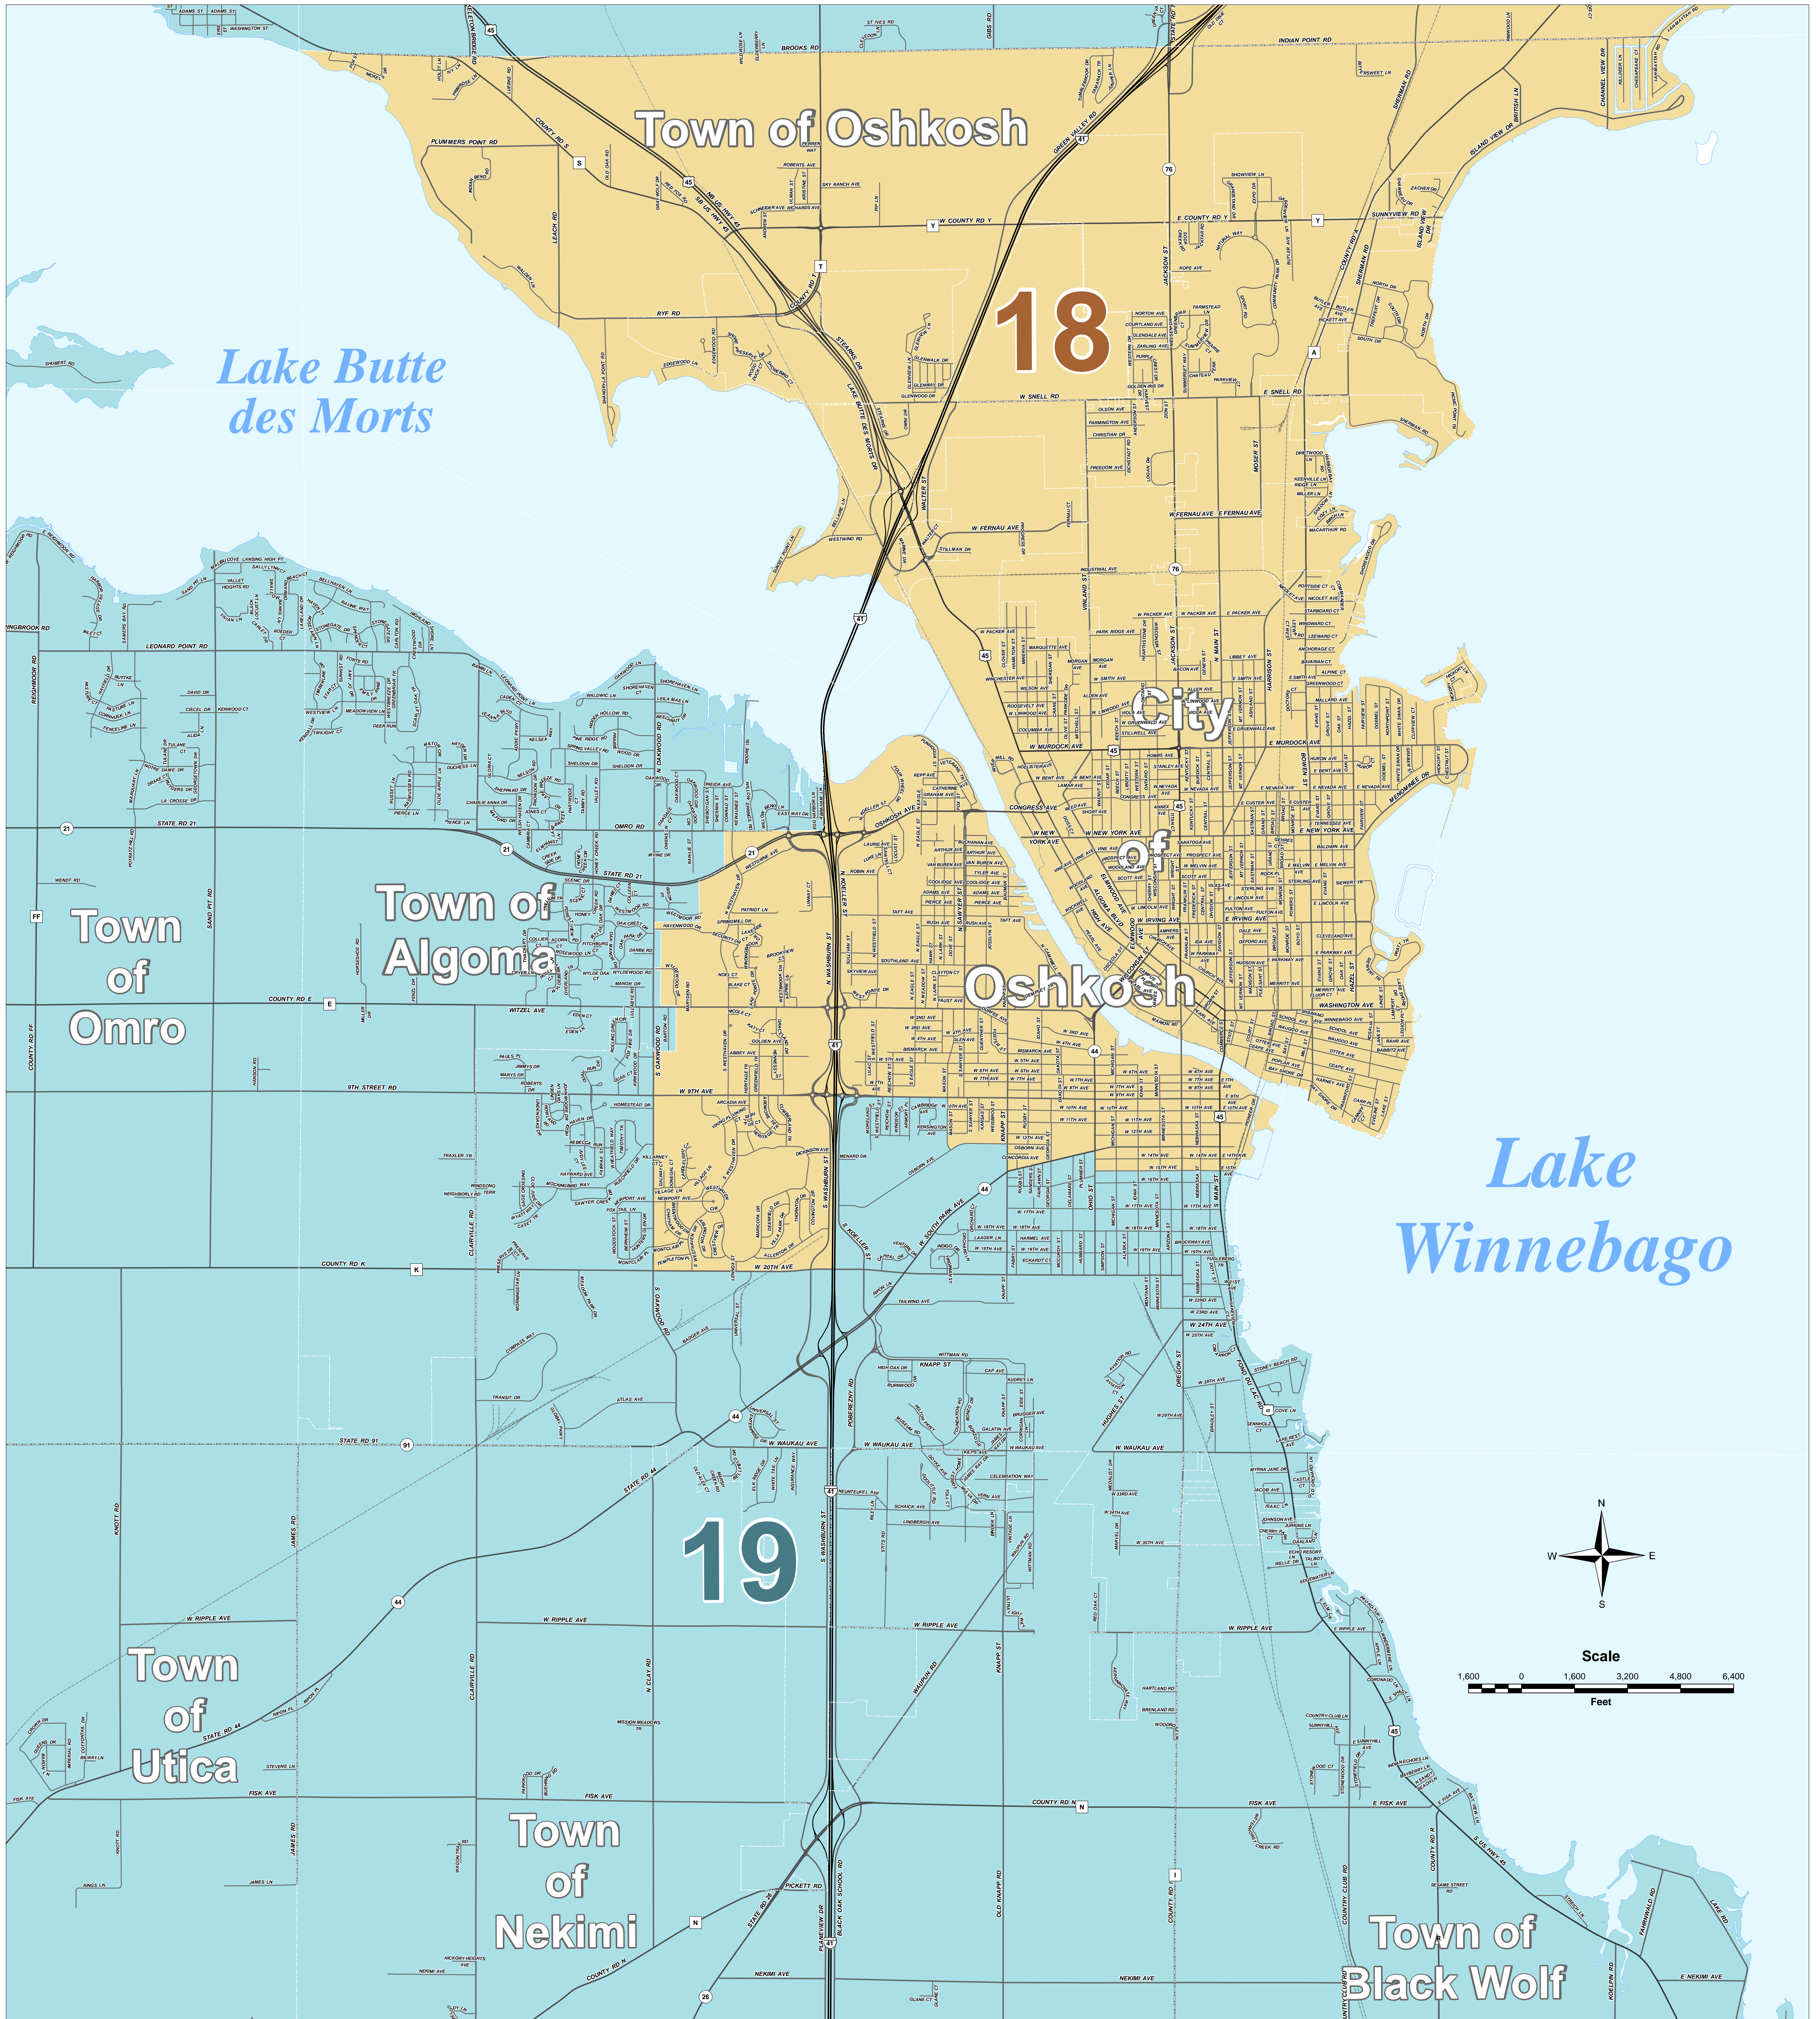

2024 Wisconsin State Senate Districts

Town of Oshkosh

18

Lake Butte des Morts

Town of Algoma

Town of Omro

City of Oshkosh

Lake Winnebago

Town of Utica

Town of Nekimi

Town of Black Wolf

19

City of Oshkosh Area

* Plan first applies to Fall 2024 election. *

Winnebago County
W.I.N.G.S. Project
Produced By:
J. Deulver
4/19/2024
The Wave of the Future