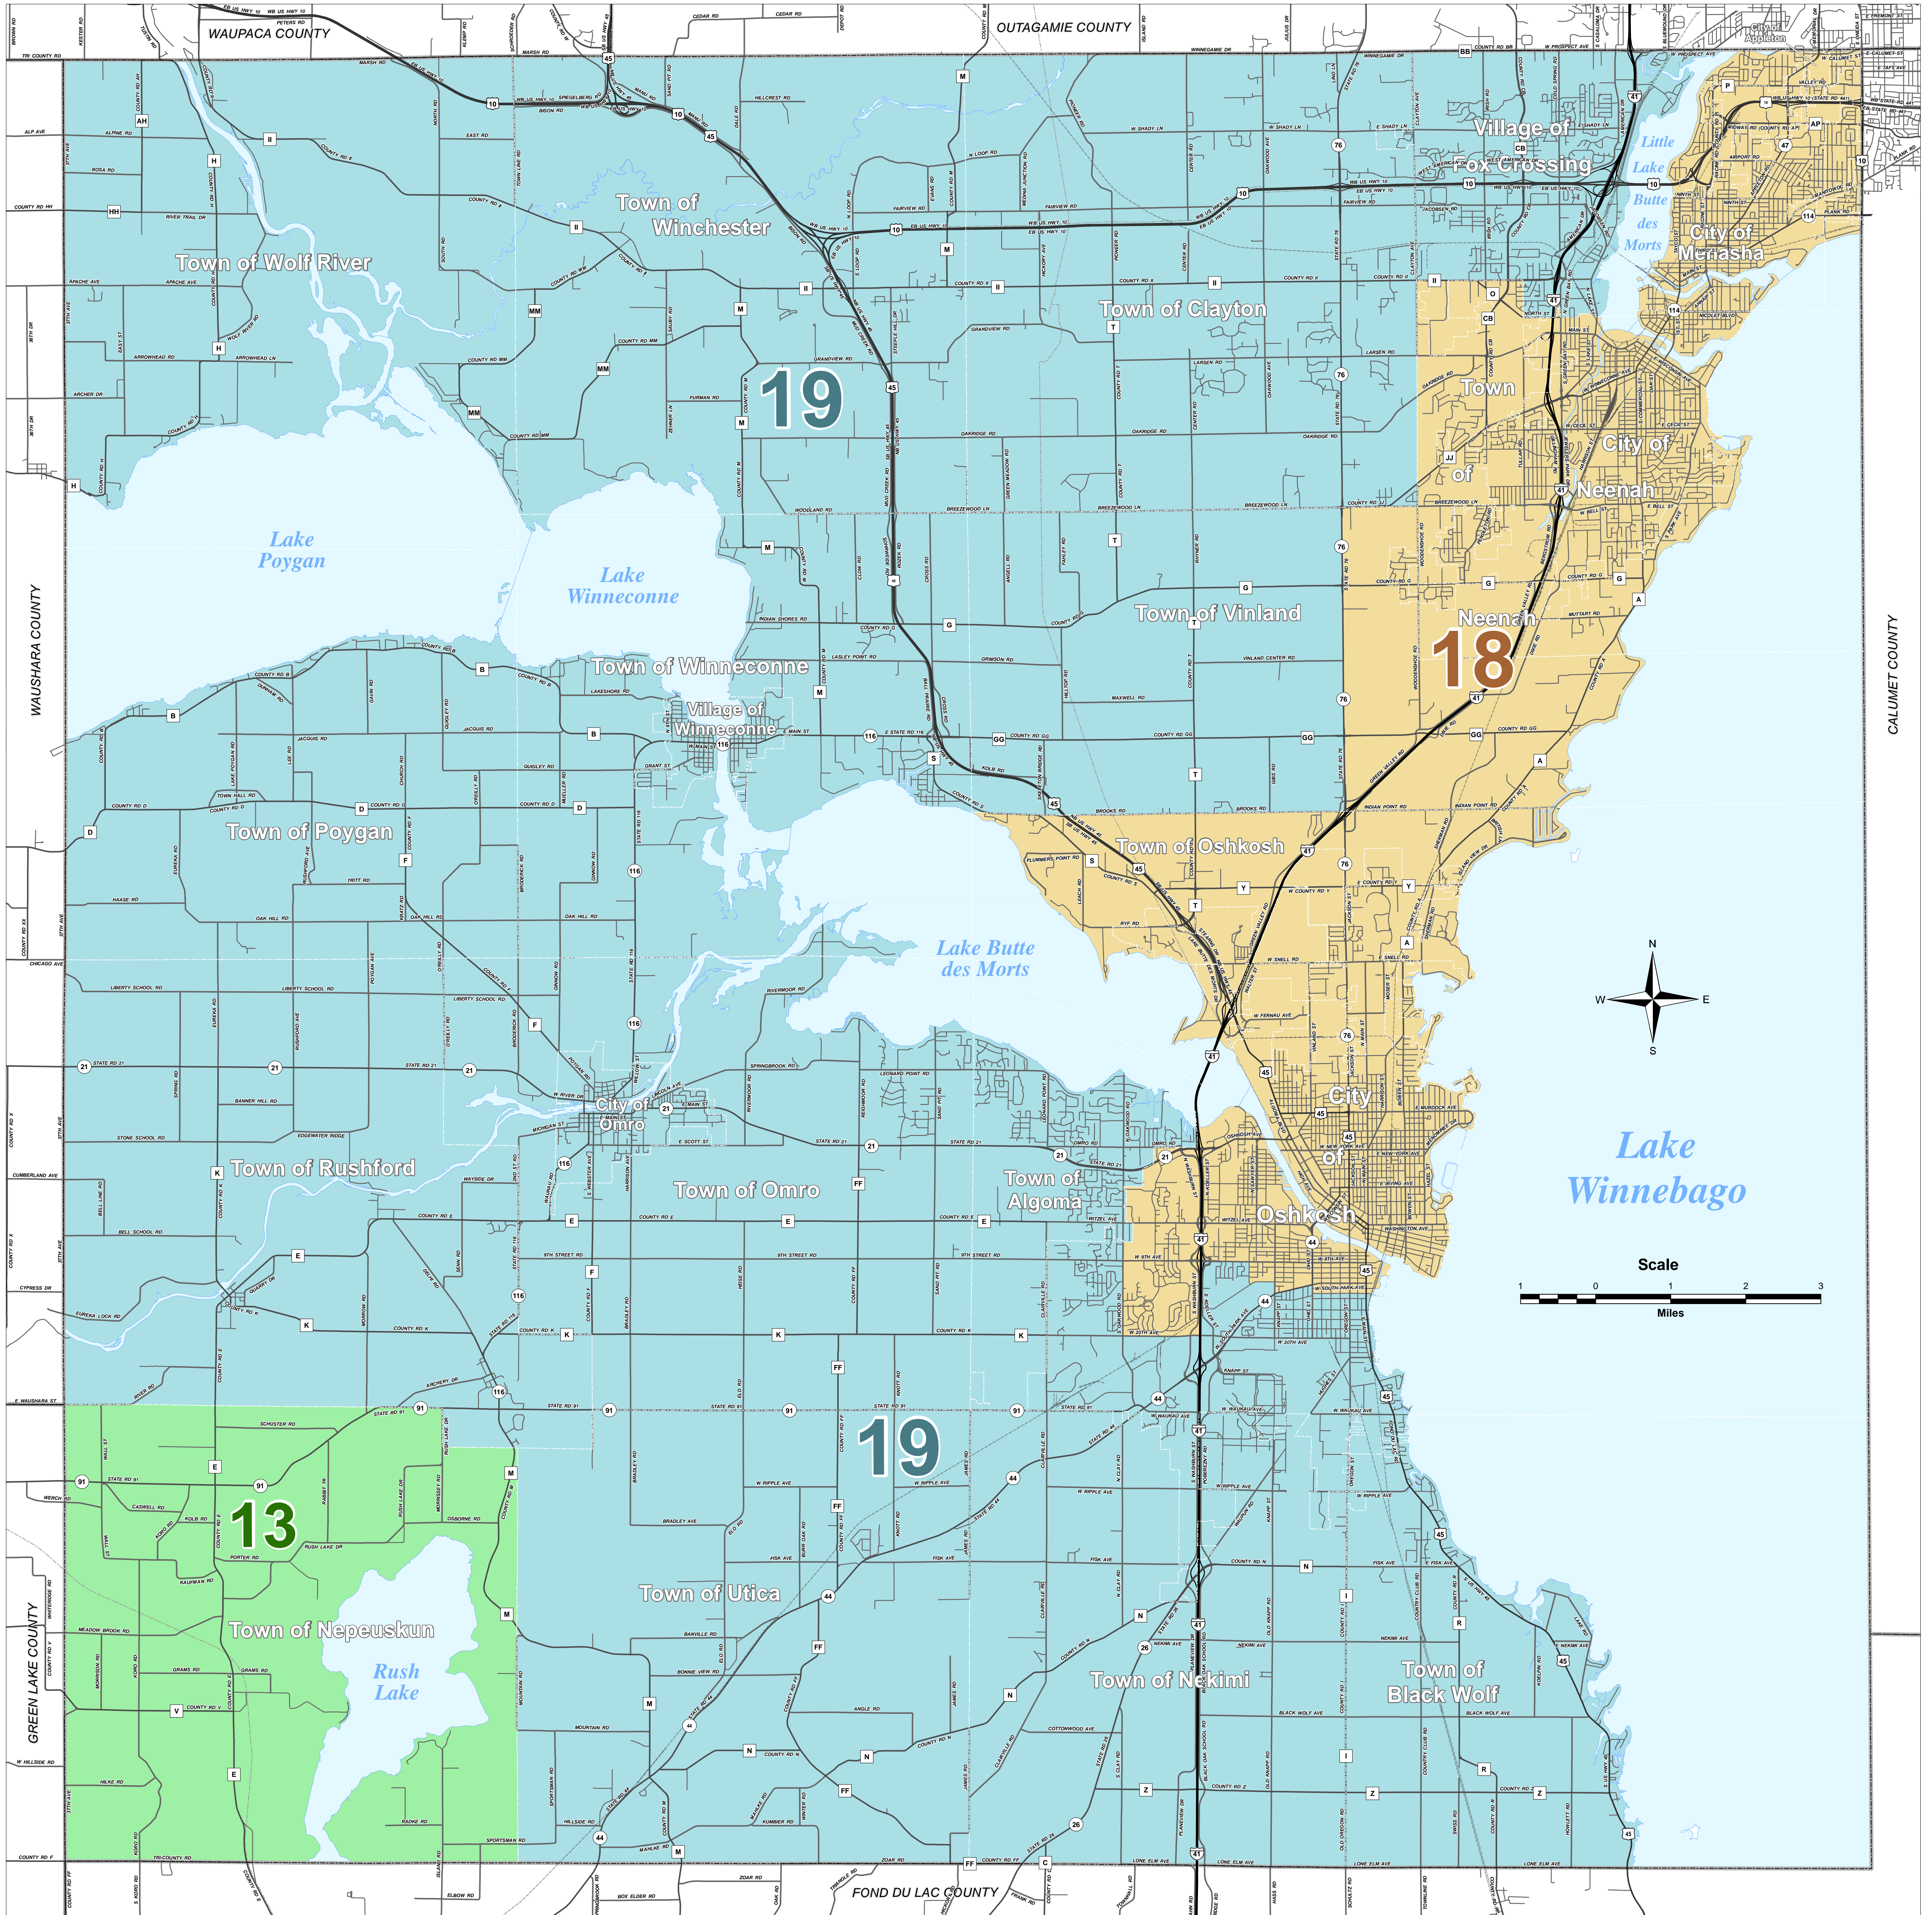

2024 Wisconsin State Senate Districts in Winnebago County

Winnebago County, Wisconsin

* Plan first applies to Fall 2024 election. *