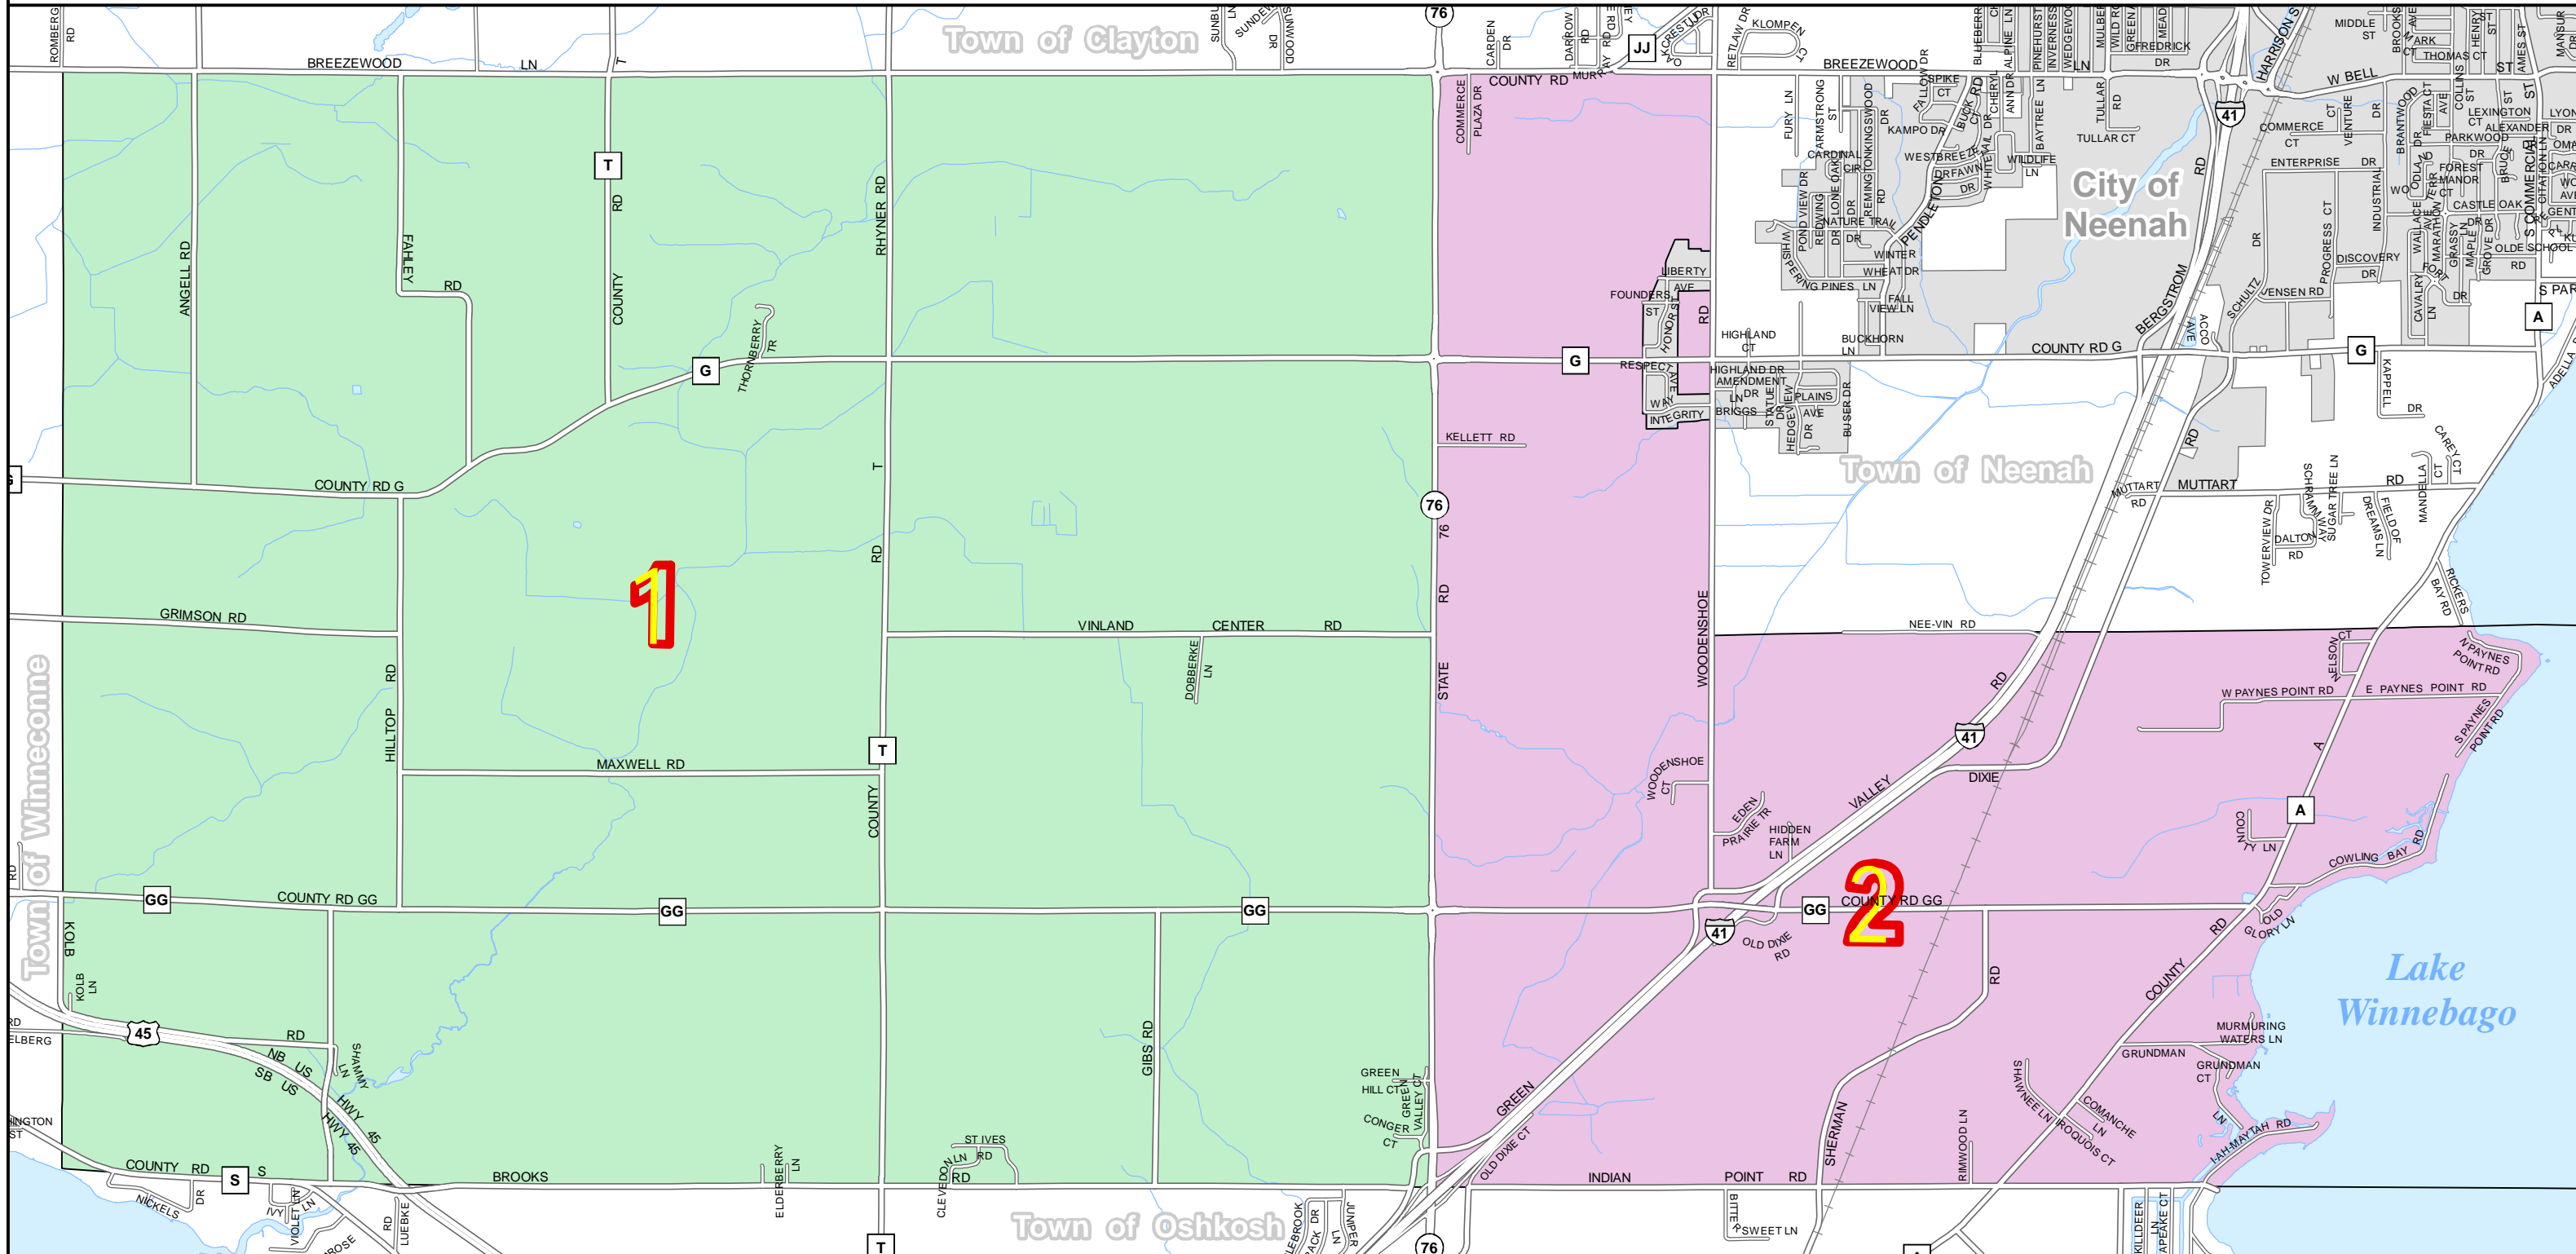

Ward Plan

(Adopted October 18, 2021)

Town of Vinland Winnebago County, Wisconsin

Updated: October 12, 2022

Scale

W.I.N.G.S. Disclaimer

This data was created for use by the Winnebago County Geographic Information System Project. Any other use/application of this information is the responsibility of the user and such use/application is at their own risk. Winnebago County disclaims all liability regarding fitness of the information for any use other than Winnebago County business.

Data for this map copyrighted December 31, 2006