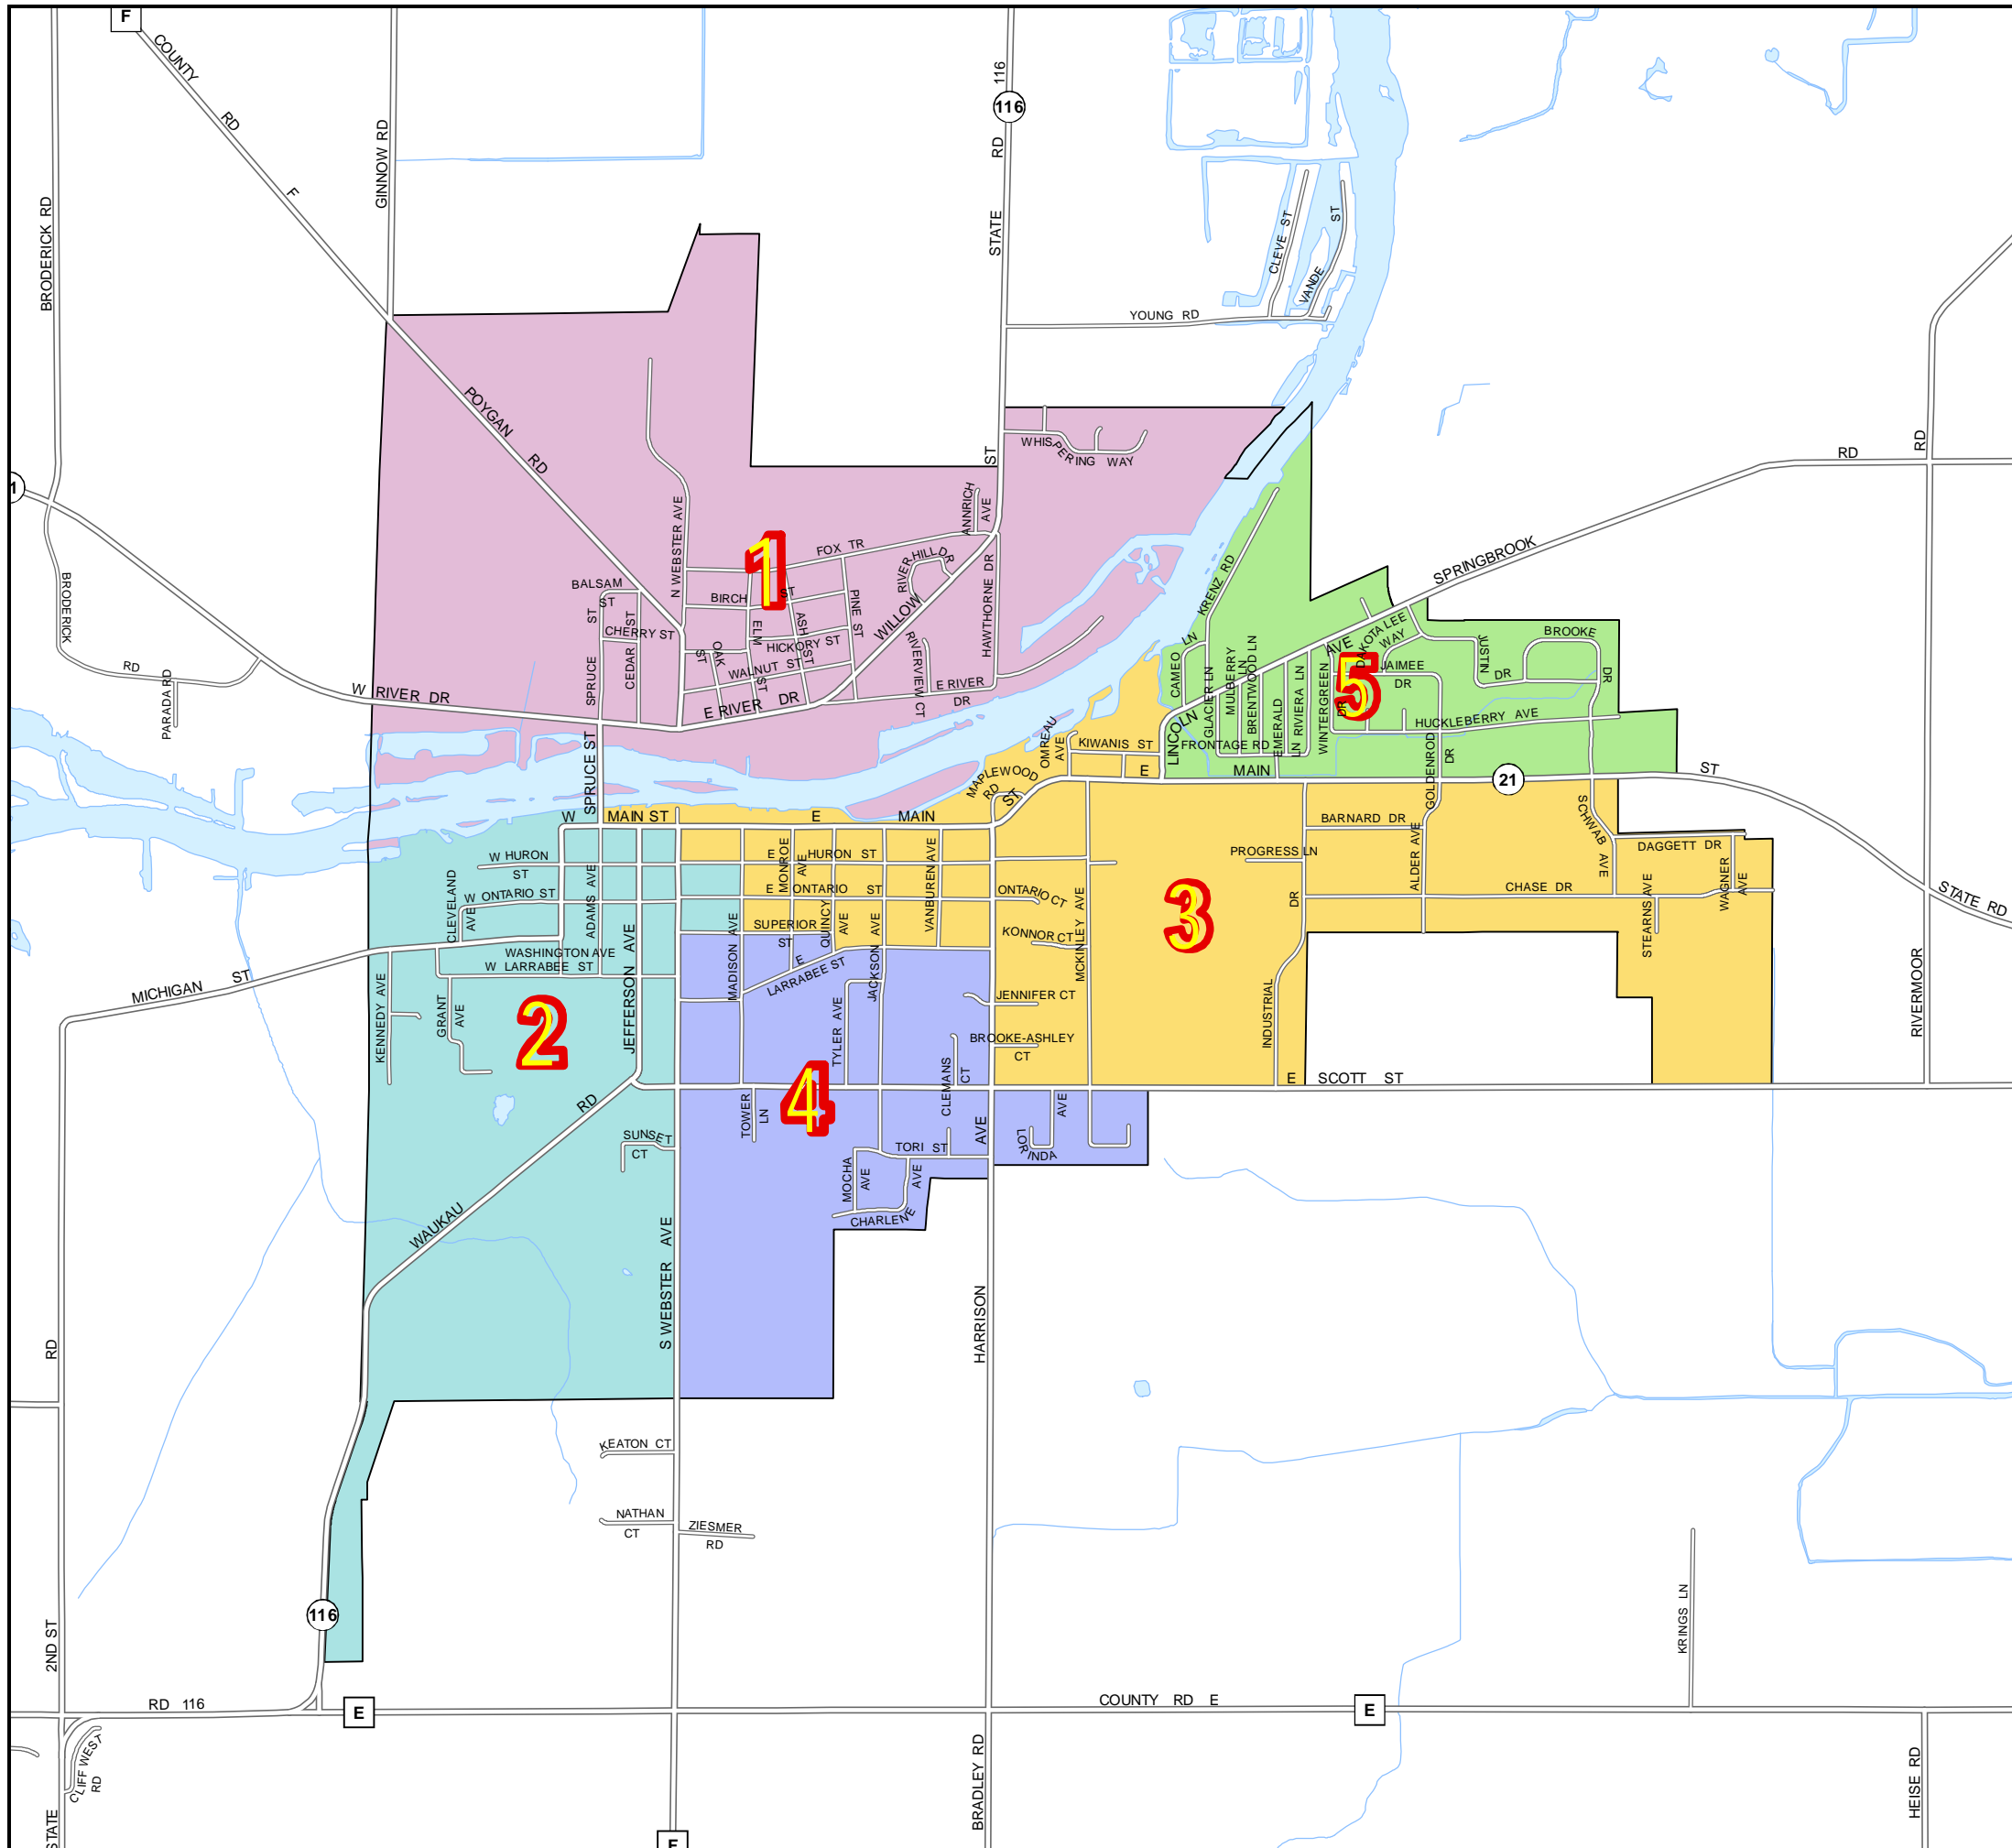

Ward Plan

(Adopted October 5, 2021)

City of Omro Winnebago County, Wisconsin

W.I.N.G.S. Disclaimer
This data was created for use by the Winnebago County Geographic Information System Project. Any other use/application of this information is the responsibility of the user and such use/application is at their own risk. Winnebago County disclaims all liability regarding fitness of the information for any use other than Winnebago County business.
Data for this map copyrighted December 31, 2006