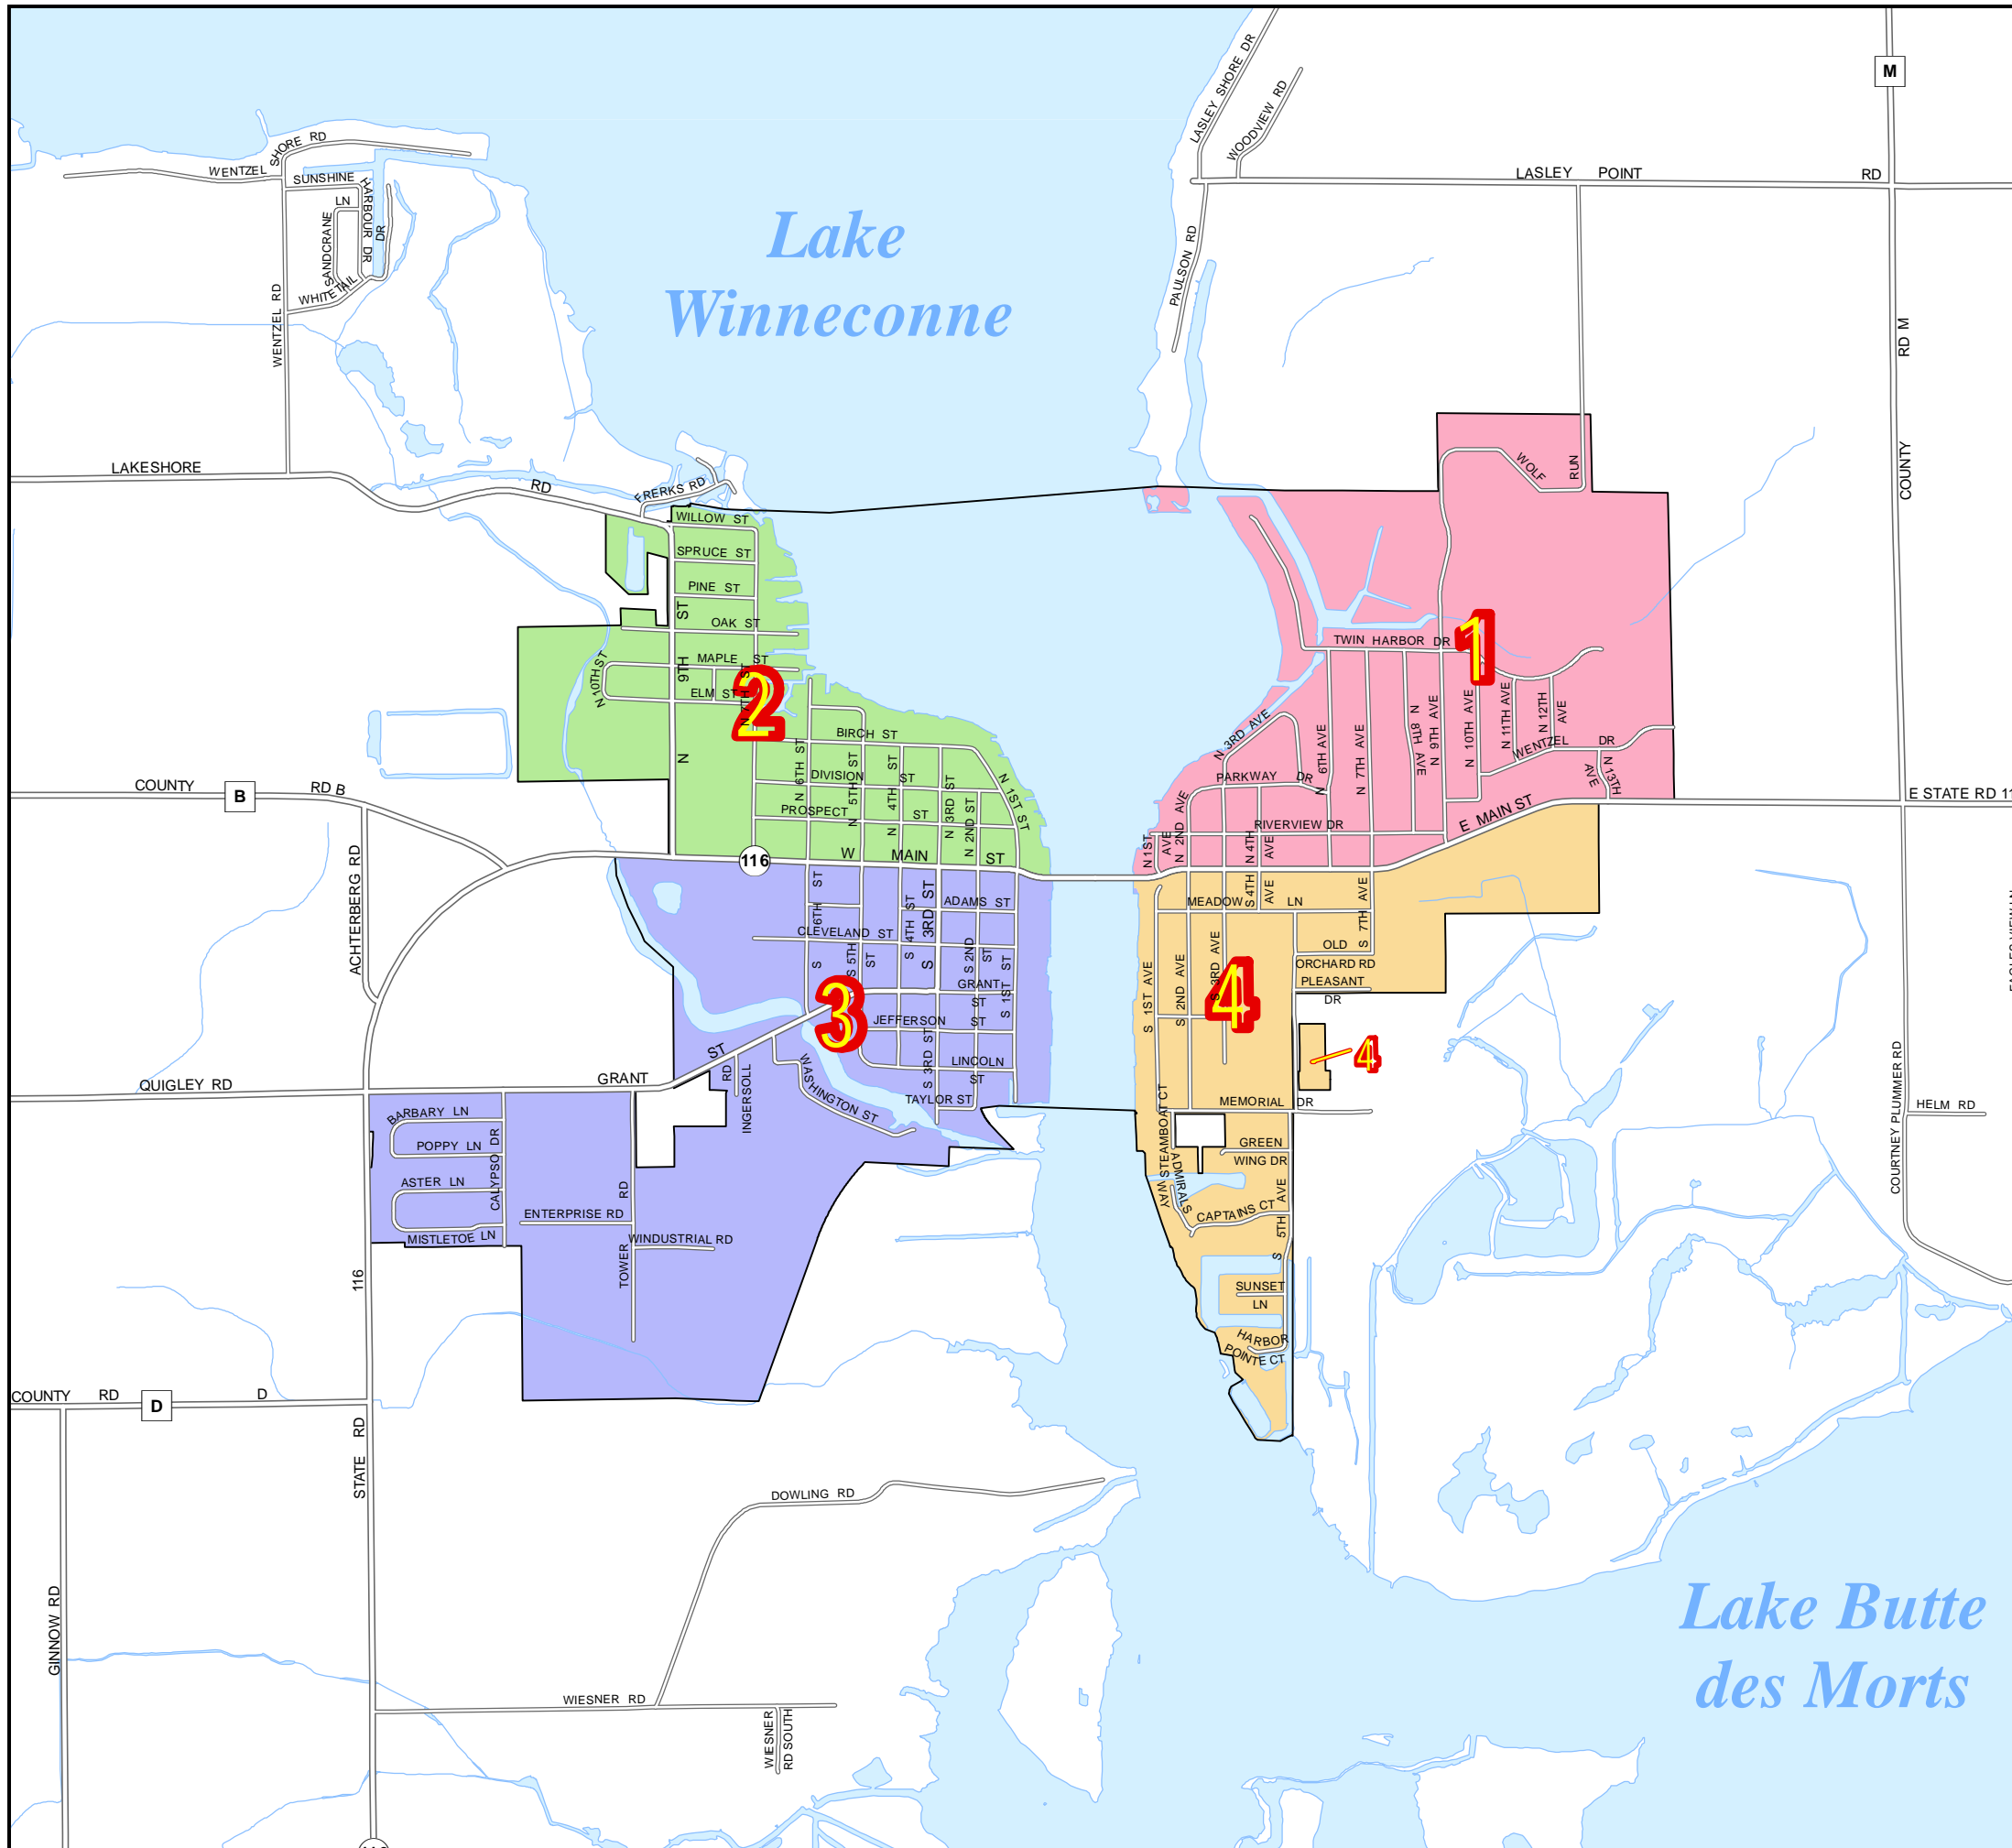

Ward Plan

(Adopted October 19, 2021)

Village of Winneconne Winnebago County, Wisconsin

W.I.N.G.S. Disclaimer
This data was created for use by the Winnebago County Geographic Information System Project. Any other use/application of this information is the responsibility of the user and such use/application is at their own risk. Winnebago County disclaims all liability regarding fitness of the information for any use other than Winnebago County business.
Data for this map copyrighted December 31, 2006