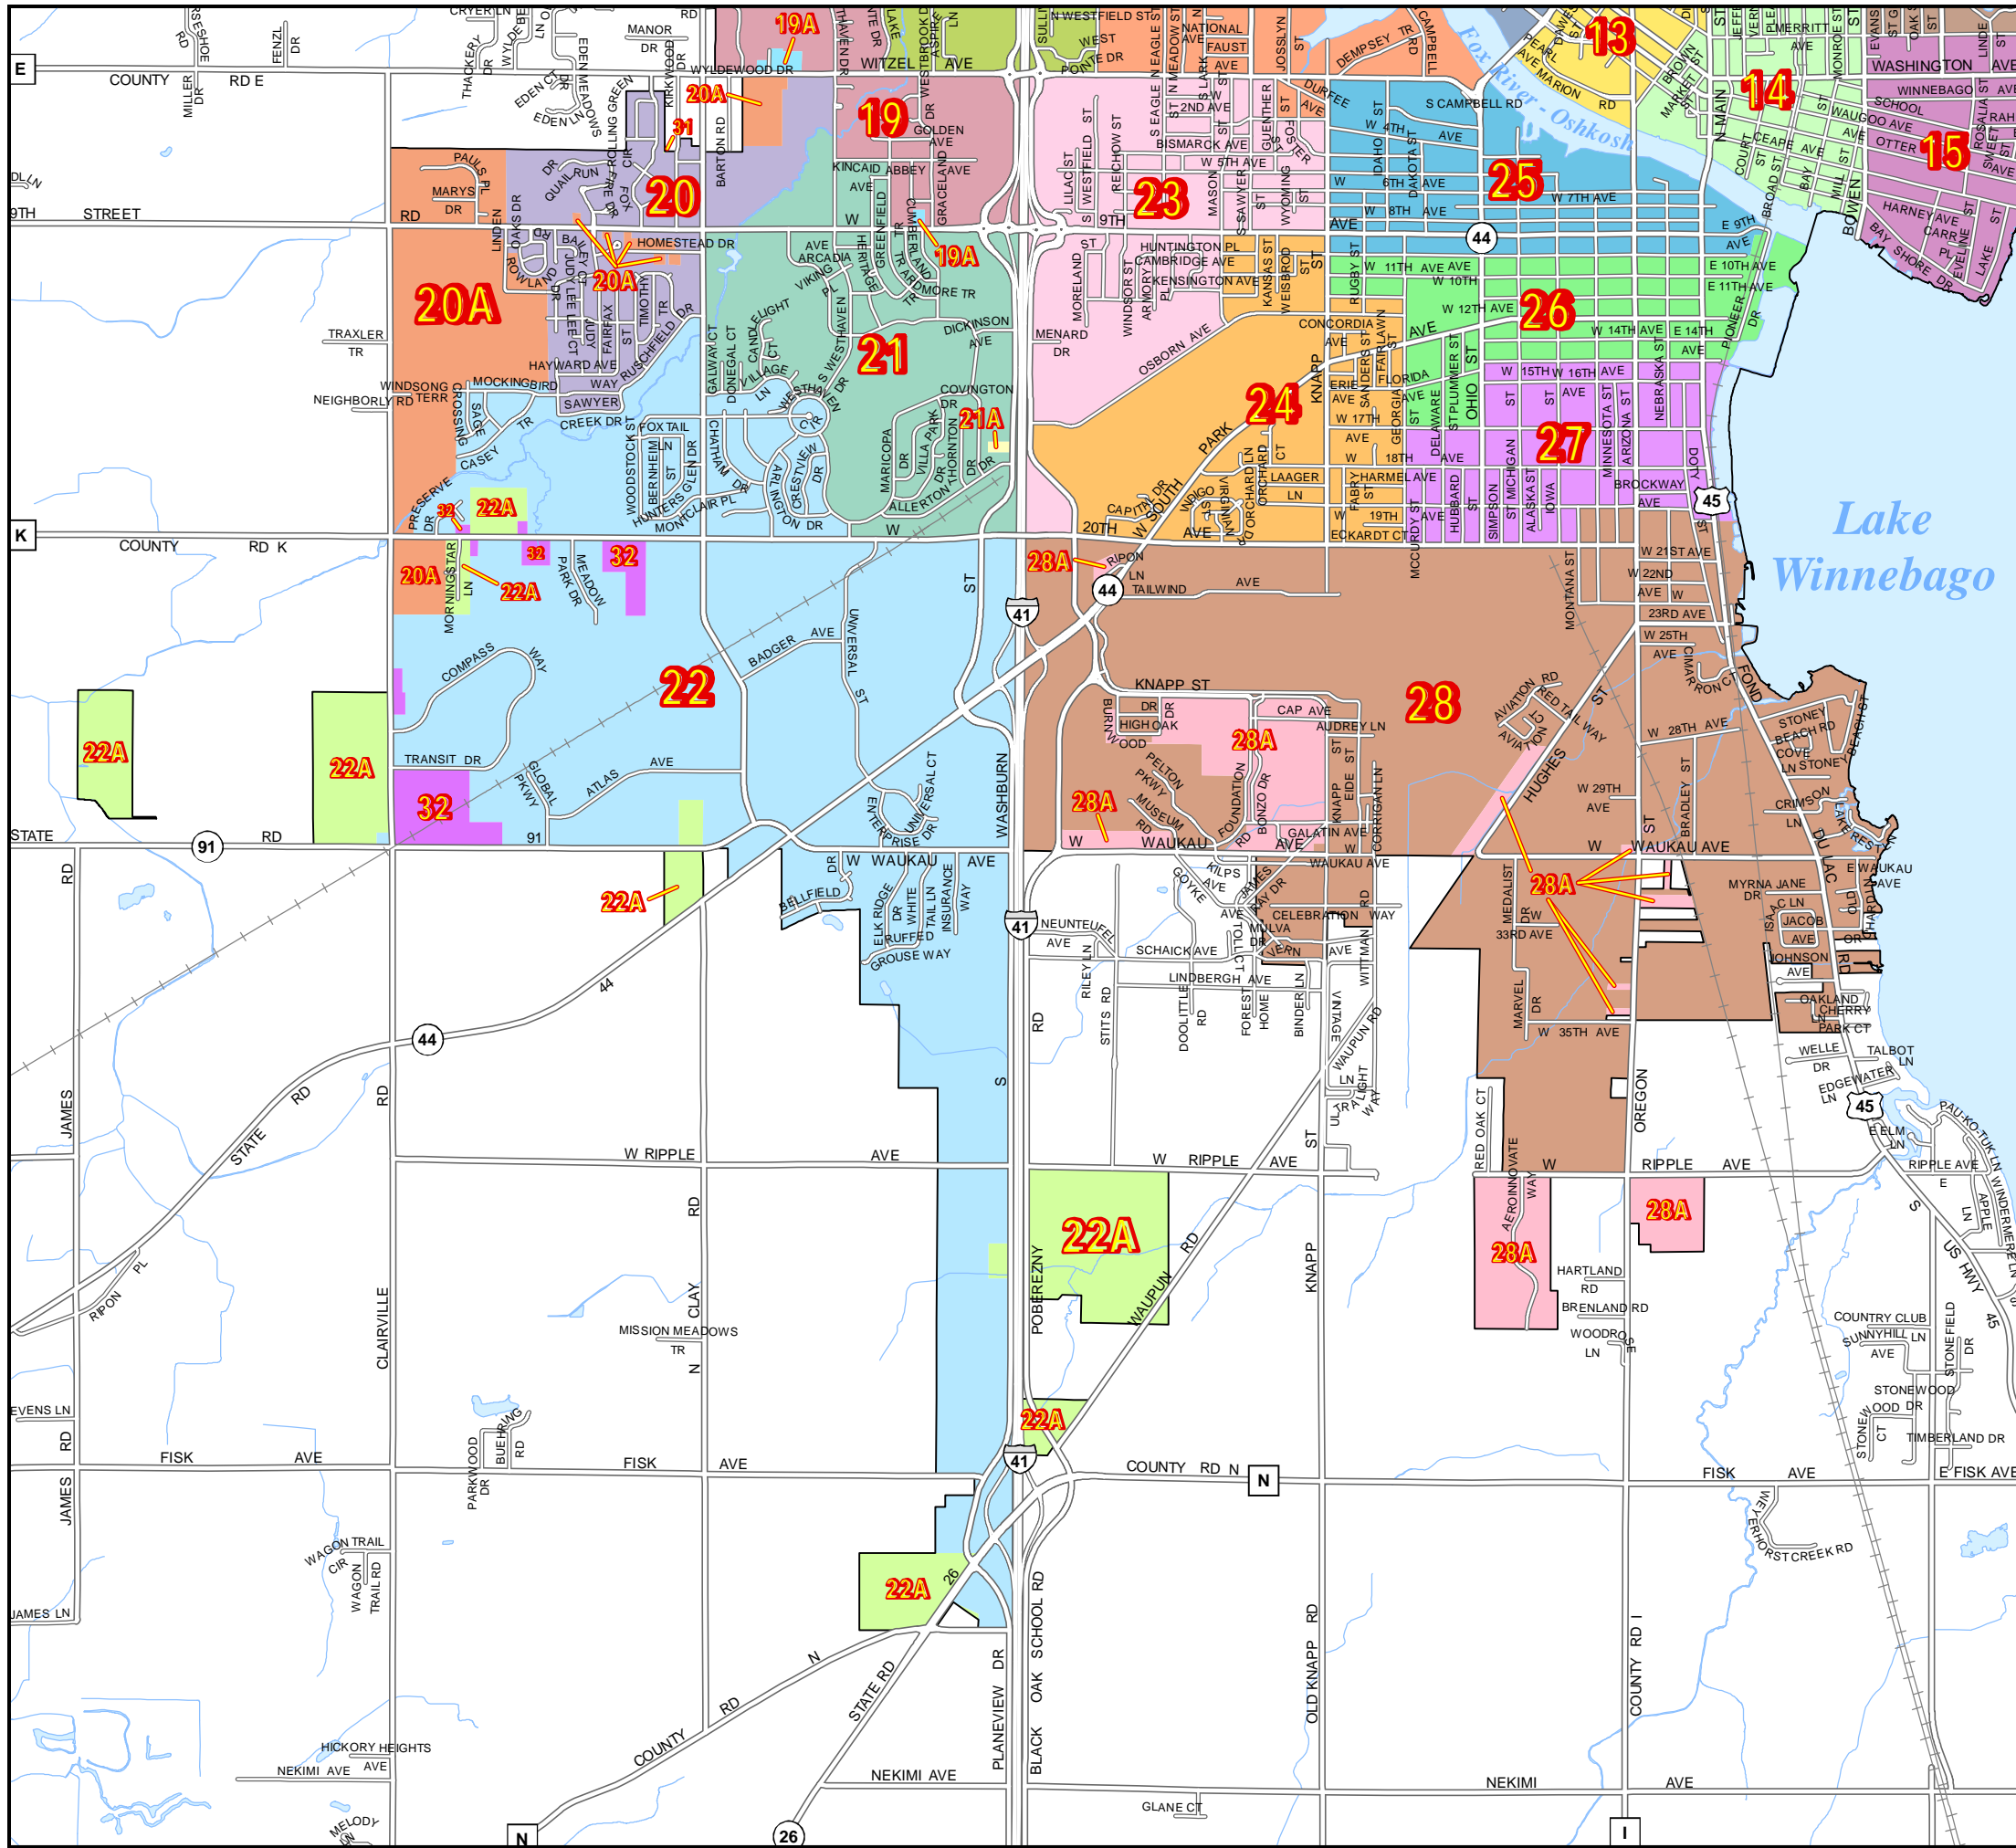

Ward Plan

(Adopted October 26, 2021)

(Amended May 10, 2022)

City of Oshkosh Winnebago County, Wisconsin

Map 1 of 2

Scale

Updated: March 1, 2023

W.I.N.G.S. Disclaimer
This data was created for use by the Winnebago County Geographic Information System Project. Any other use/application of this information is the responsibility of the user and such use/application is at their own risk. Winnebago County disclaims all liability regarding fitness of the information for any use other than Winnebago County business.
Data for this map copyrighted December 31, 2006

Ward Plan

(Adopted October 26, 2021)

(Amended May 10, 2022)

City of Oshkosh Winnebago County, Wisconsin

Map 2 of 2

Scale

Updated: March 1, 2023

W.I.N.G.S. Disclaimer
This data was created for use by the Winnebago County Geographic Information System Project. Any other use/application of this information is the responsibility of the user and such use/application is at their own risk. Winnebago County disclaims all liability regarding fitness of the information for any use other than Winnebago County business.
Data for this map copyrighted December 31, 2006