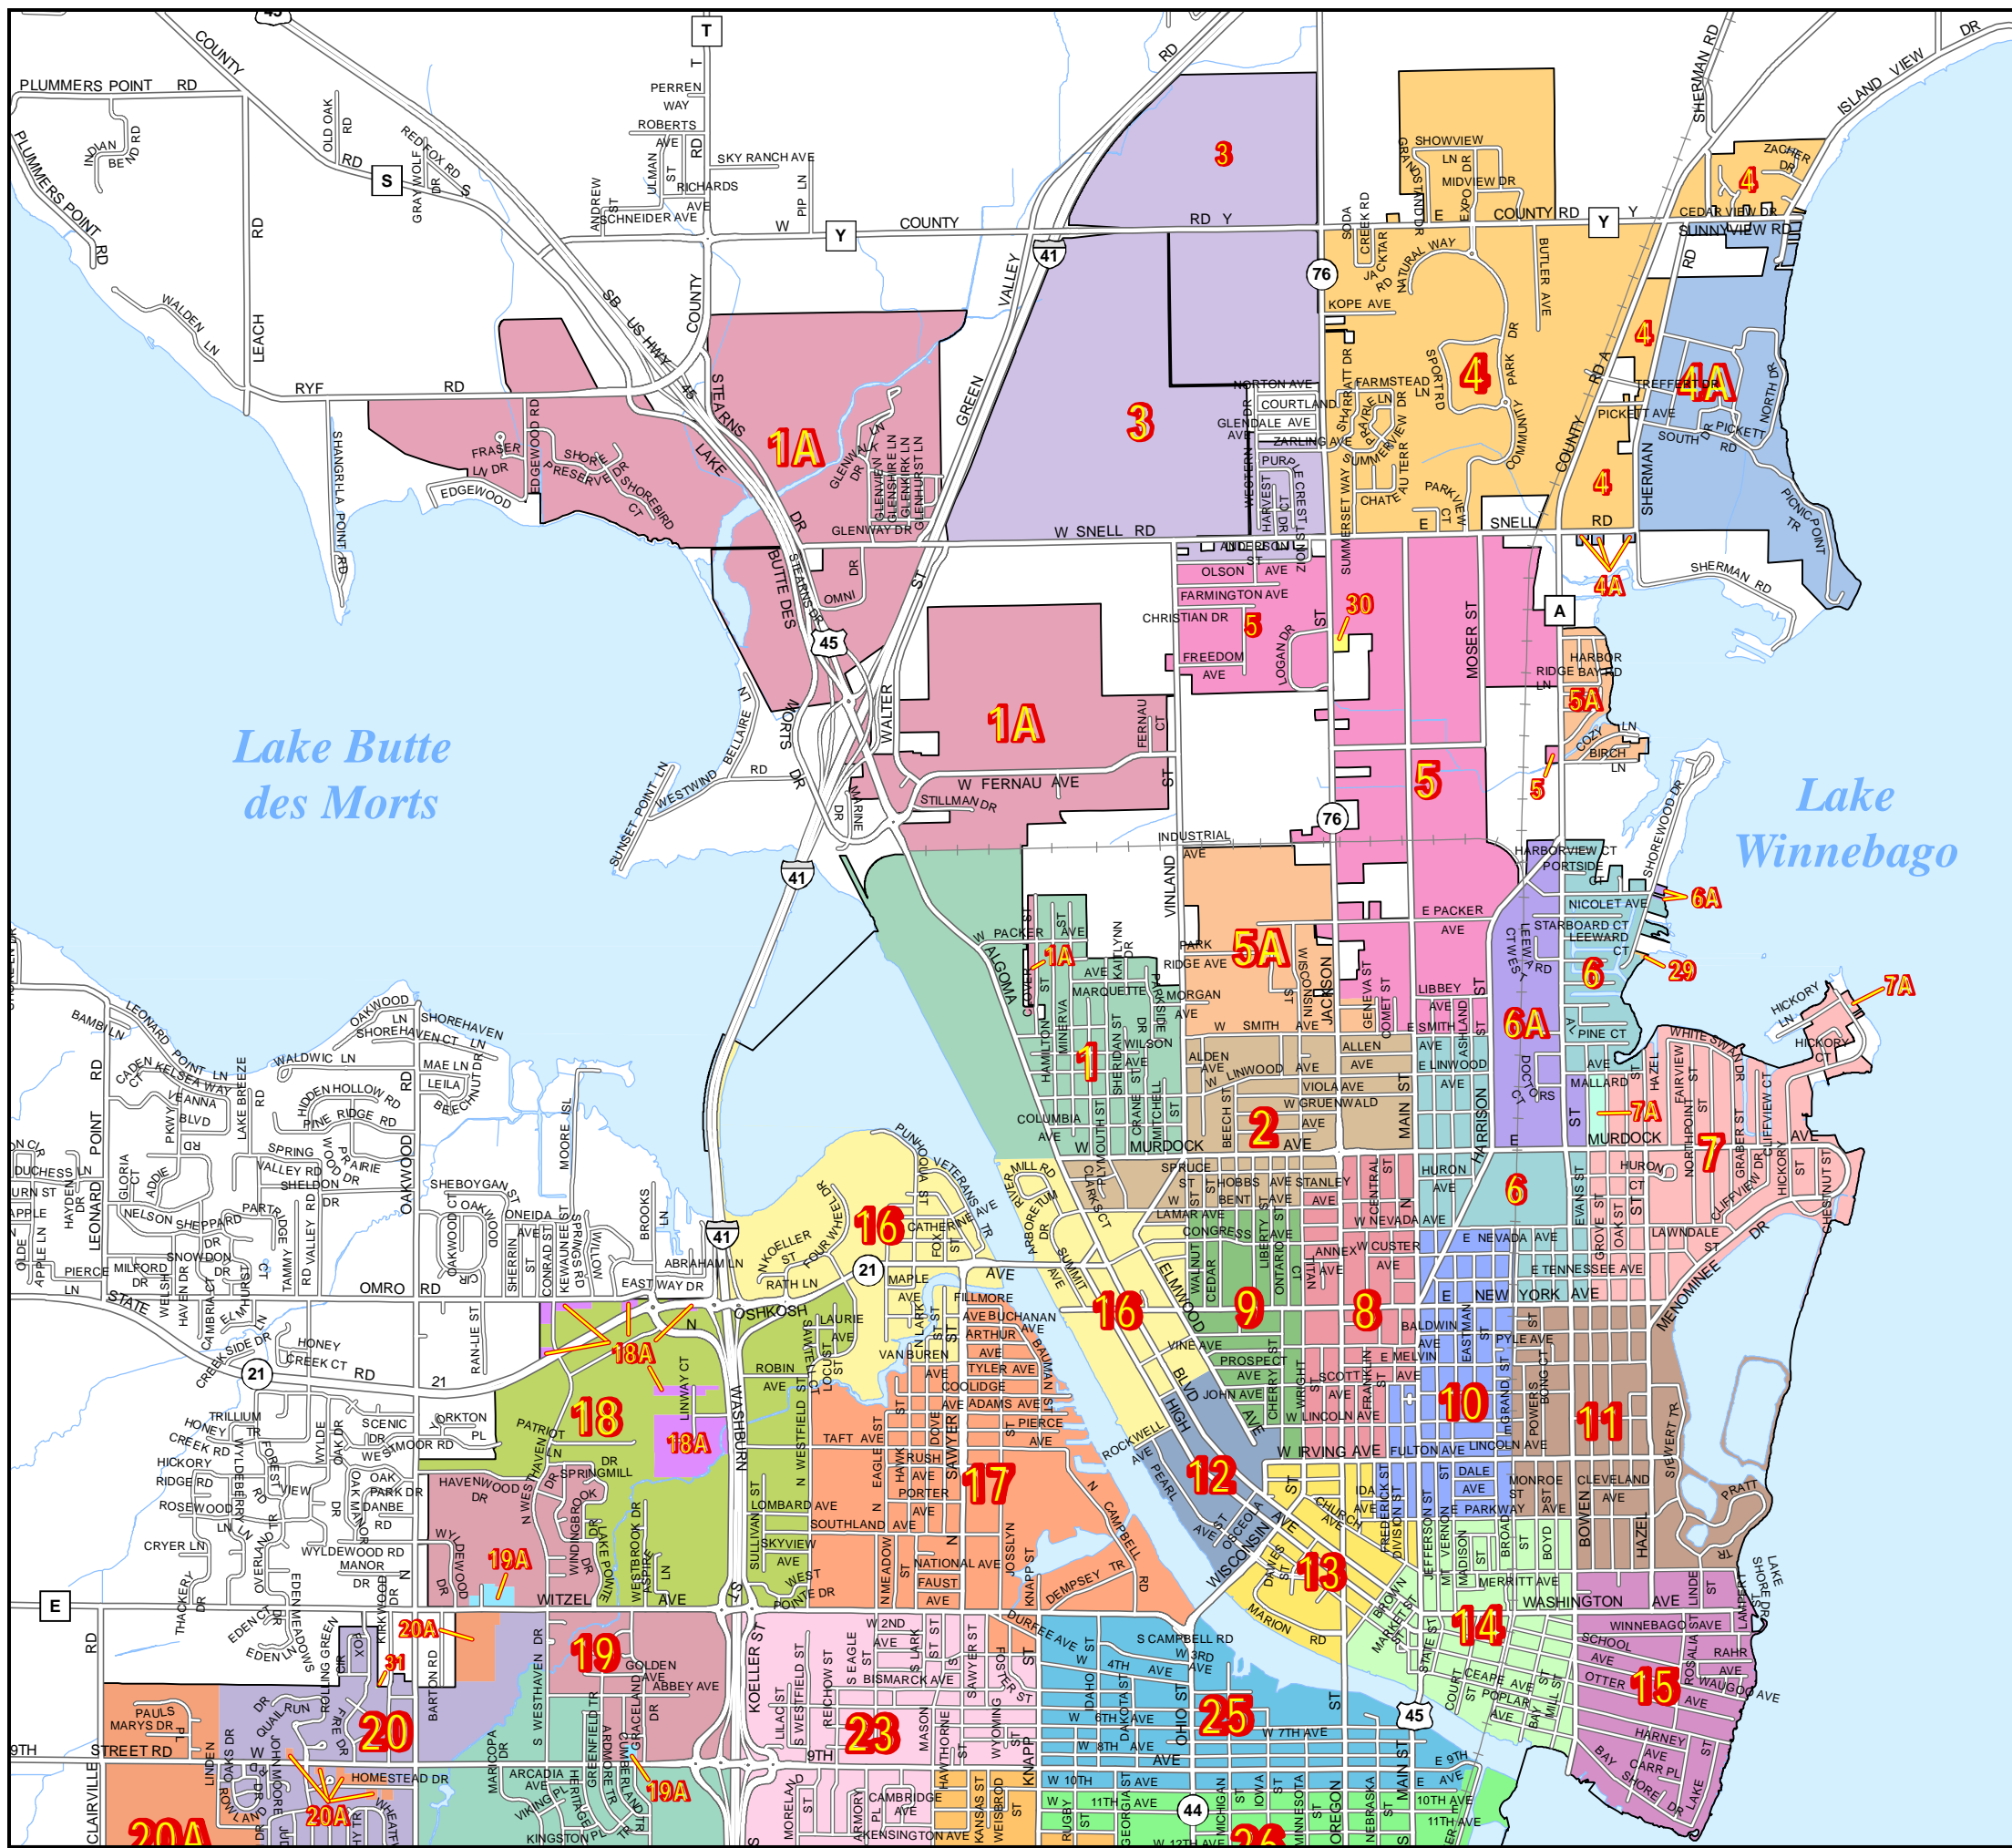

Ward Plan

(Adopted October 26, 2021)

(Amended May 10, 2022)

City of Oshkosh Winnebago County, Wisconsin

Map 1 of 2

Scale

Updated: March 1, 2023

W.I.N.G.S. Disclaimer
This data was created for use by the Winnebago County Geographic Information System Project. Any other use/application of this information is the responsibility of the user and such use/application is at their own risk. Winnebago County disclaims all liability regarding fitness of the information for any use other than Winnebago County business.
Data for this map copyrighted December 31, 2006

Ward Plan

(Adopted October 26, 2021)

(Amended May 10, 2022)

City of Oshkosh Winnebago County, Wisconsin

Map 2 of 2

Scale

Updated: March 1, 2023

W.I.N.G.S. Disclaimer
This data was created for use by the Winnebago County Geographic Information System Project. Any other use/application of this information is the responsibility of the user and such use/application is at their own risk. Winnebago County disclaims all liability regarding fitness of the information for any use other than Winnebago County business.
Data for this map copyrighted December 31, 2006