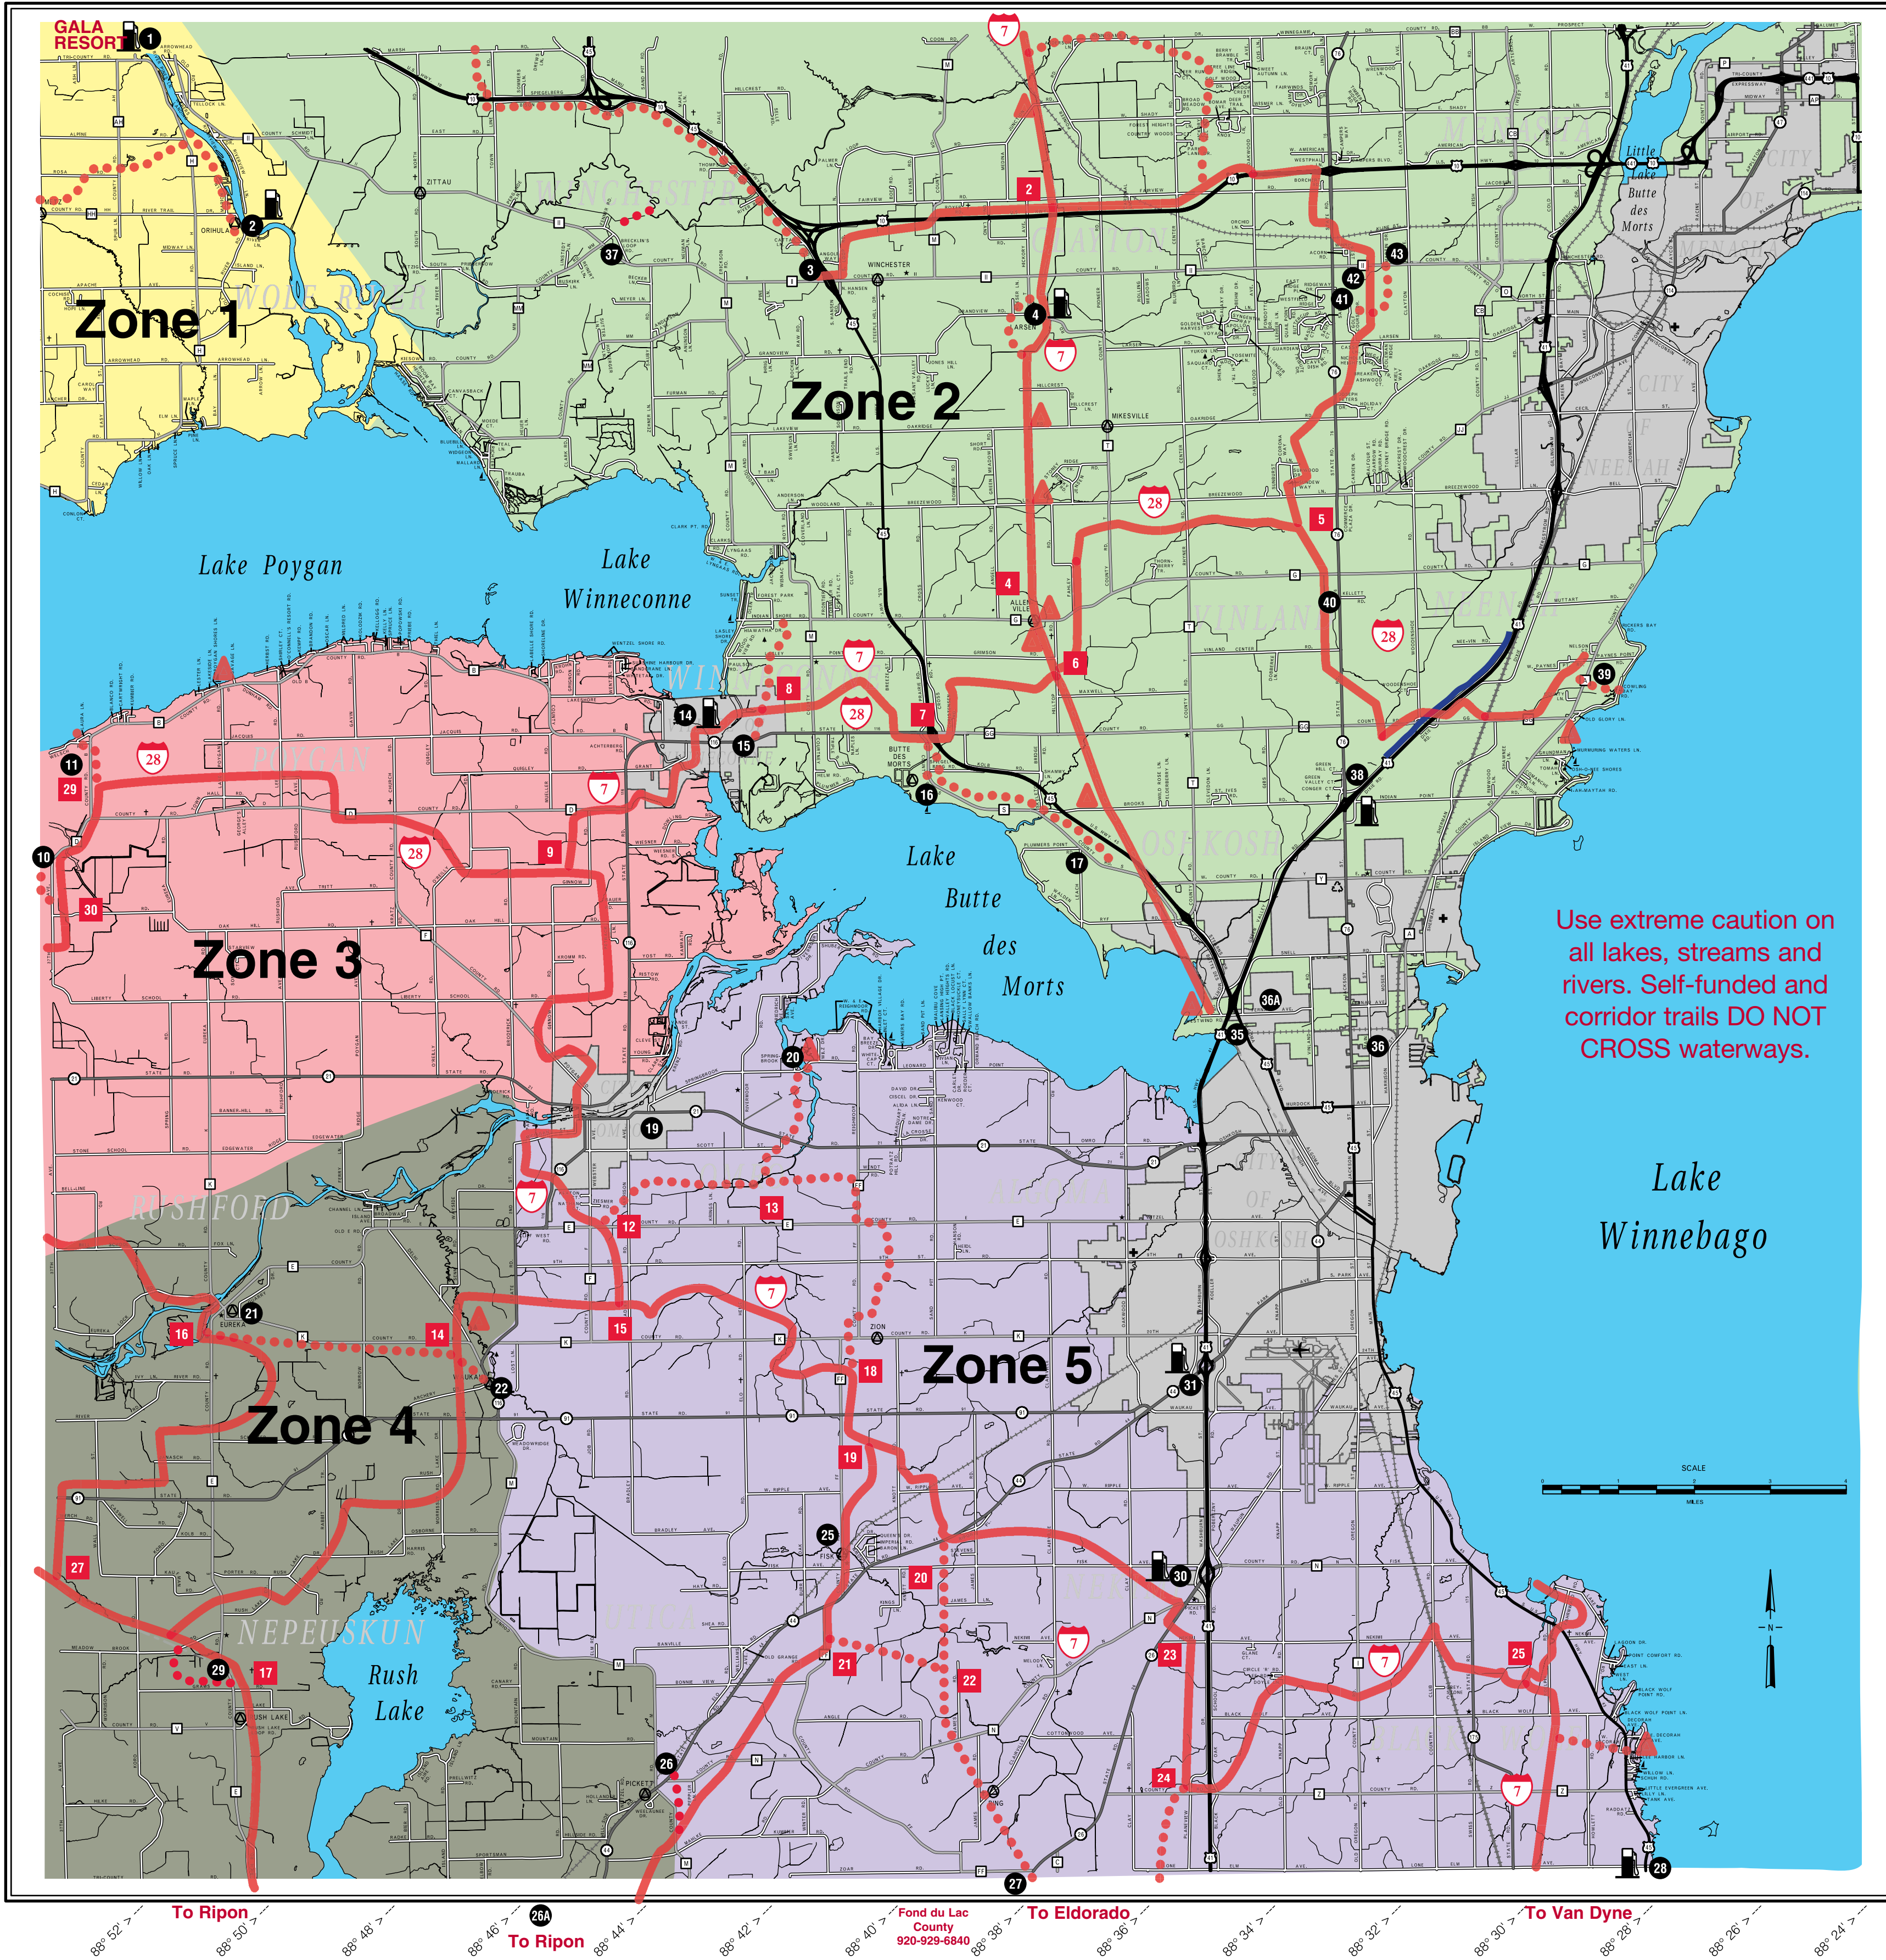

To Fremont To Gala Resort Private Trail Waupaca County 715-258-6243 Outagamie County 920-832-4790 To Hortonville

Use extreme caution on all lakes, streams and rivers. Self-funded and corridor trails DO NOT CROSS waterways.

Snowmobile club members work closely with landowners in the placement of the trails. This cooperation results in the promotion of safe, responsible snowmobiling, and that benefits everyone.

Under Wisconsin State law, Sections 350.19 and 895.52, landowners are not liable for injury on their property when they have granted permission for snowmobiling.

Help keep landowners happy and our trails open for future use:

- Stay off trails until they are open.
- Only travel on marked trails.
- Do not cut corners.
- If you leave the marked trail, you are trespassing.

**TRAILS**  
Open or Closed  
(920) 232-1960  
Option 4  
24 Hour Message

**GAS AVAILABLE**  
1. Fort Fremont Marine  
2. Hahn-A-Lula Resort  
4. Larsen Cooperative (24 hrs.)  
14. Leo's Service LLC  
28. Lakeshore Mart & Bar  
30. Planview Travel Plaza (24 hrs.)  
31. Quent's Service Center  
37. Vinland Kwik Trip