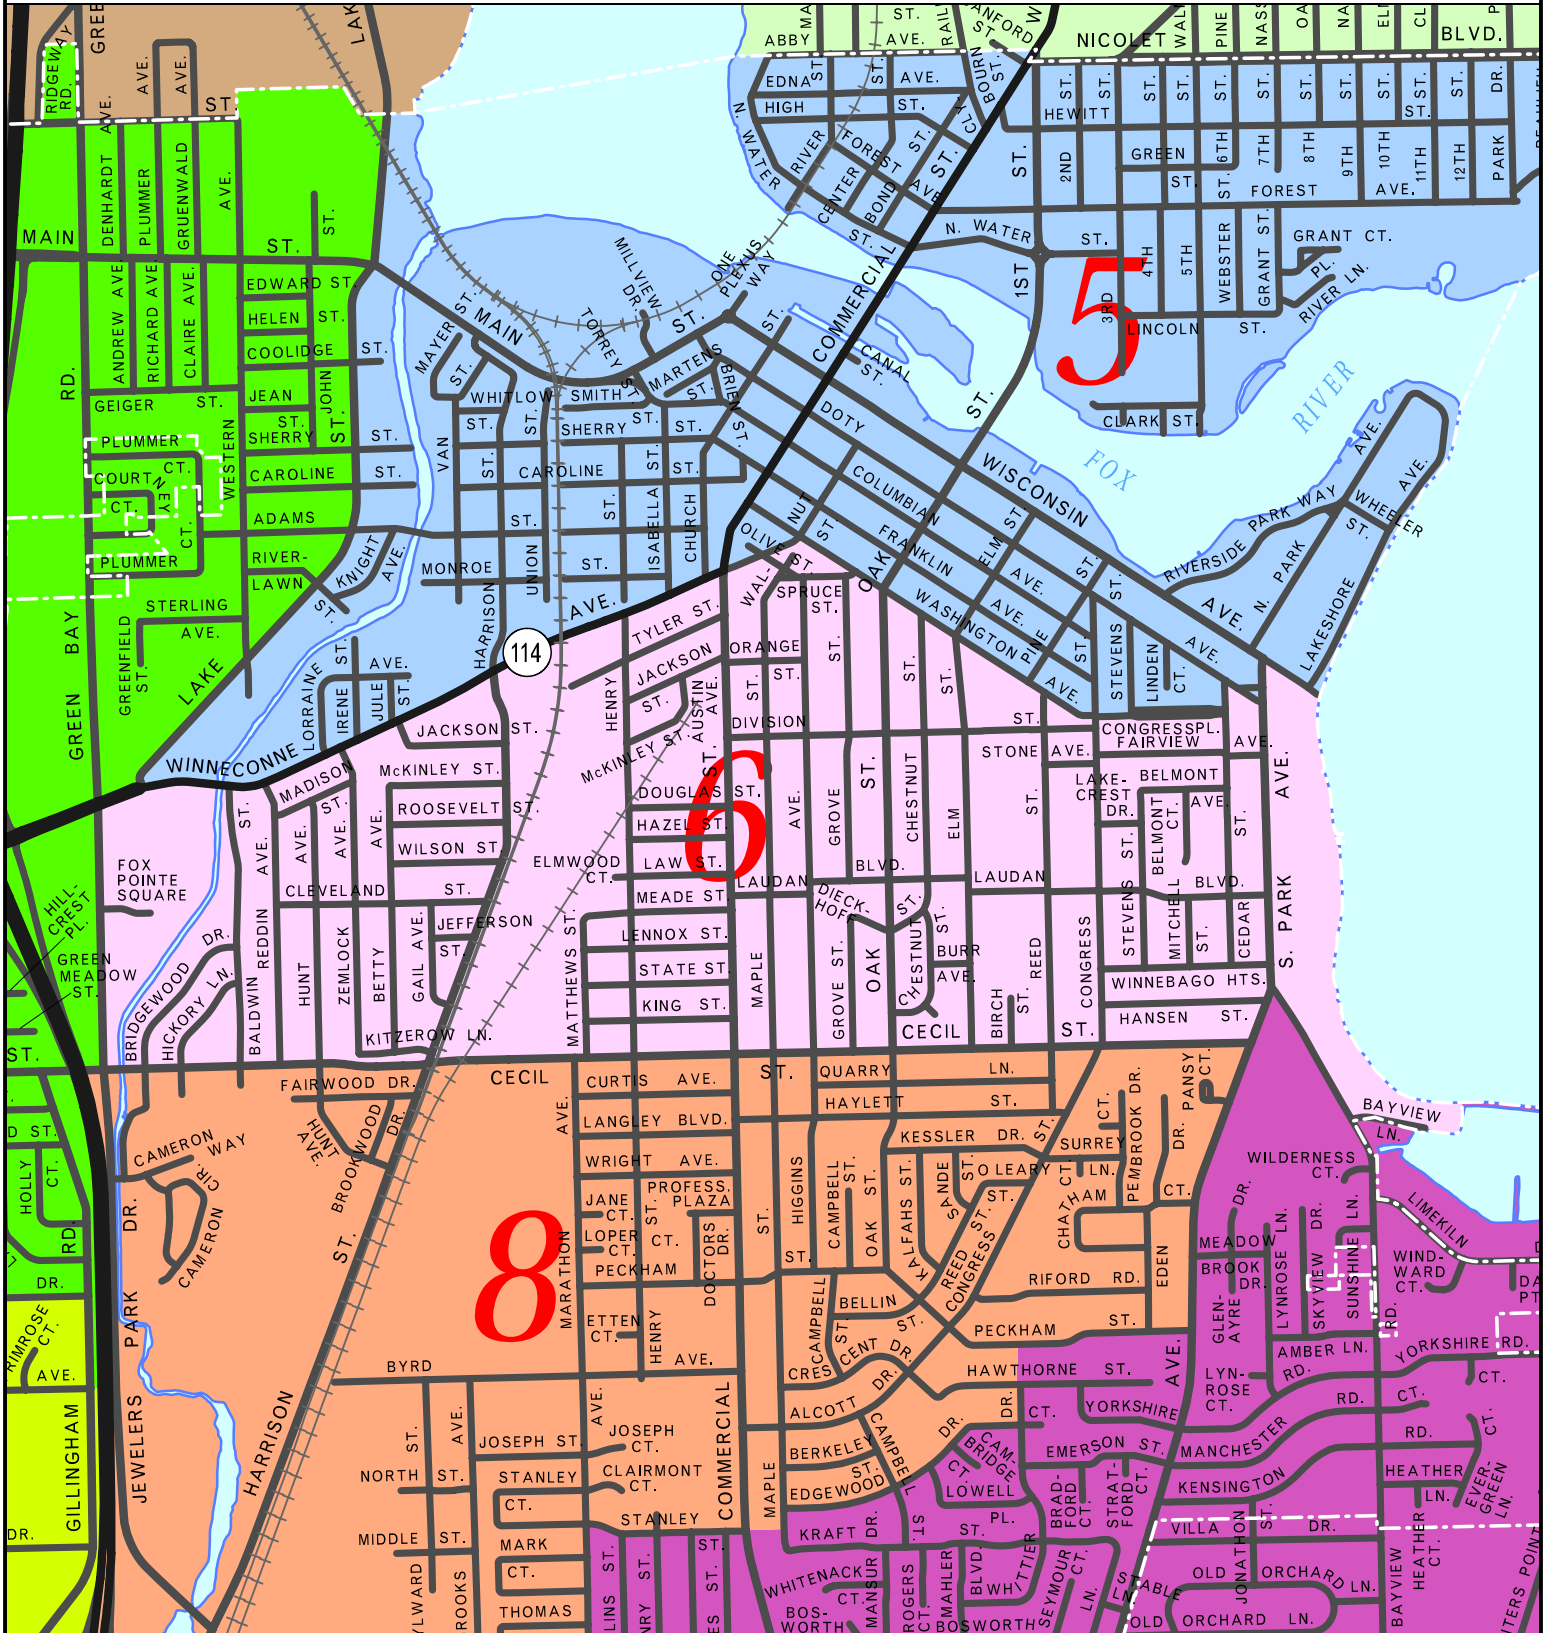

Winnebago County Supervisory District Plan

District 6

W.I.N.G.S. PROJECT DISCLAIMER

Final Plan adopted by Winnebago County Board Sept. 6, 2011.

* Plan first applies to Spring 2012 election. *

Scale: 1 in. = 1600 ft.