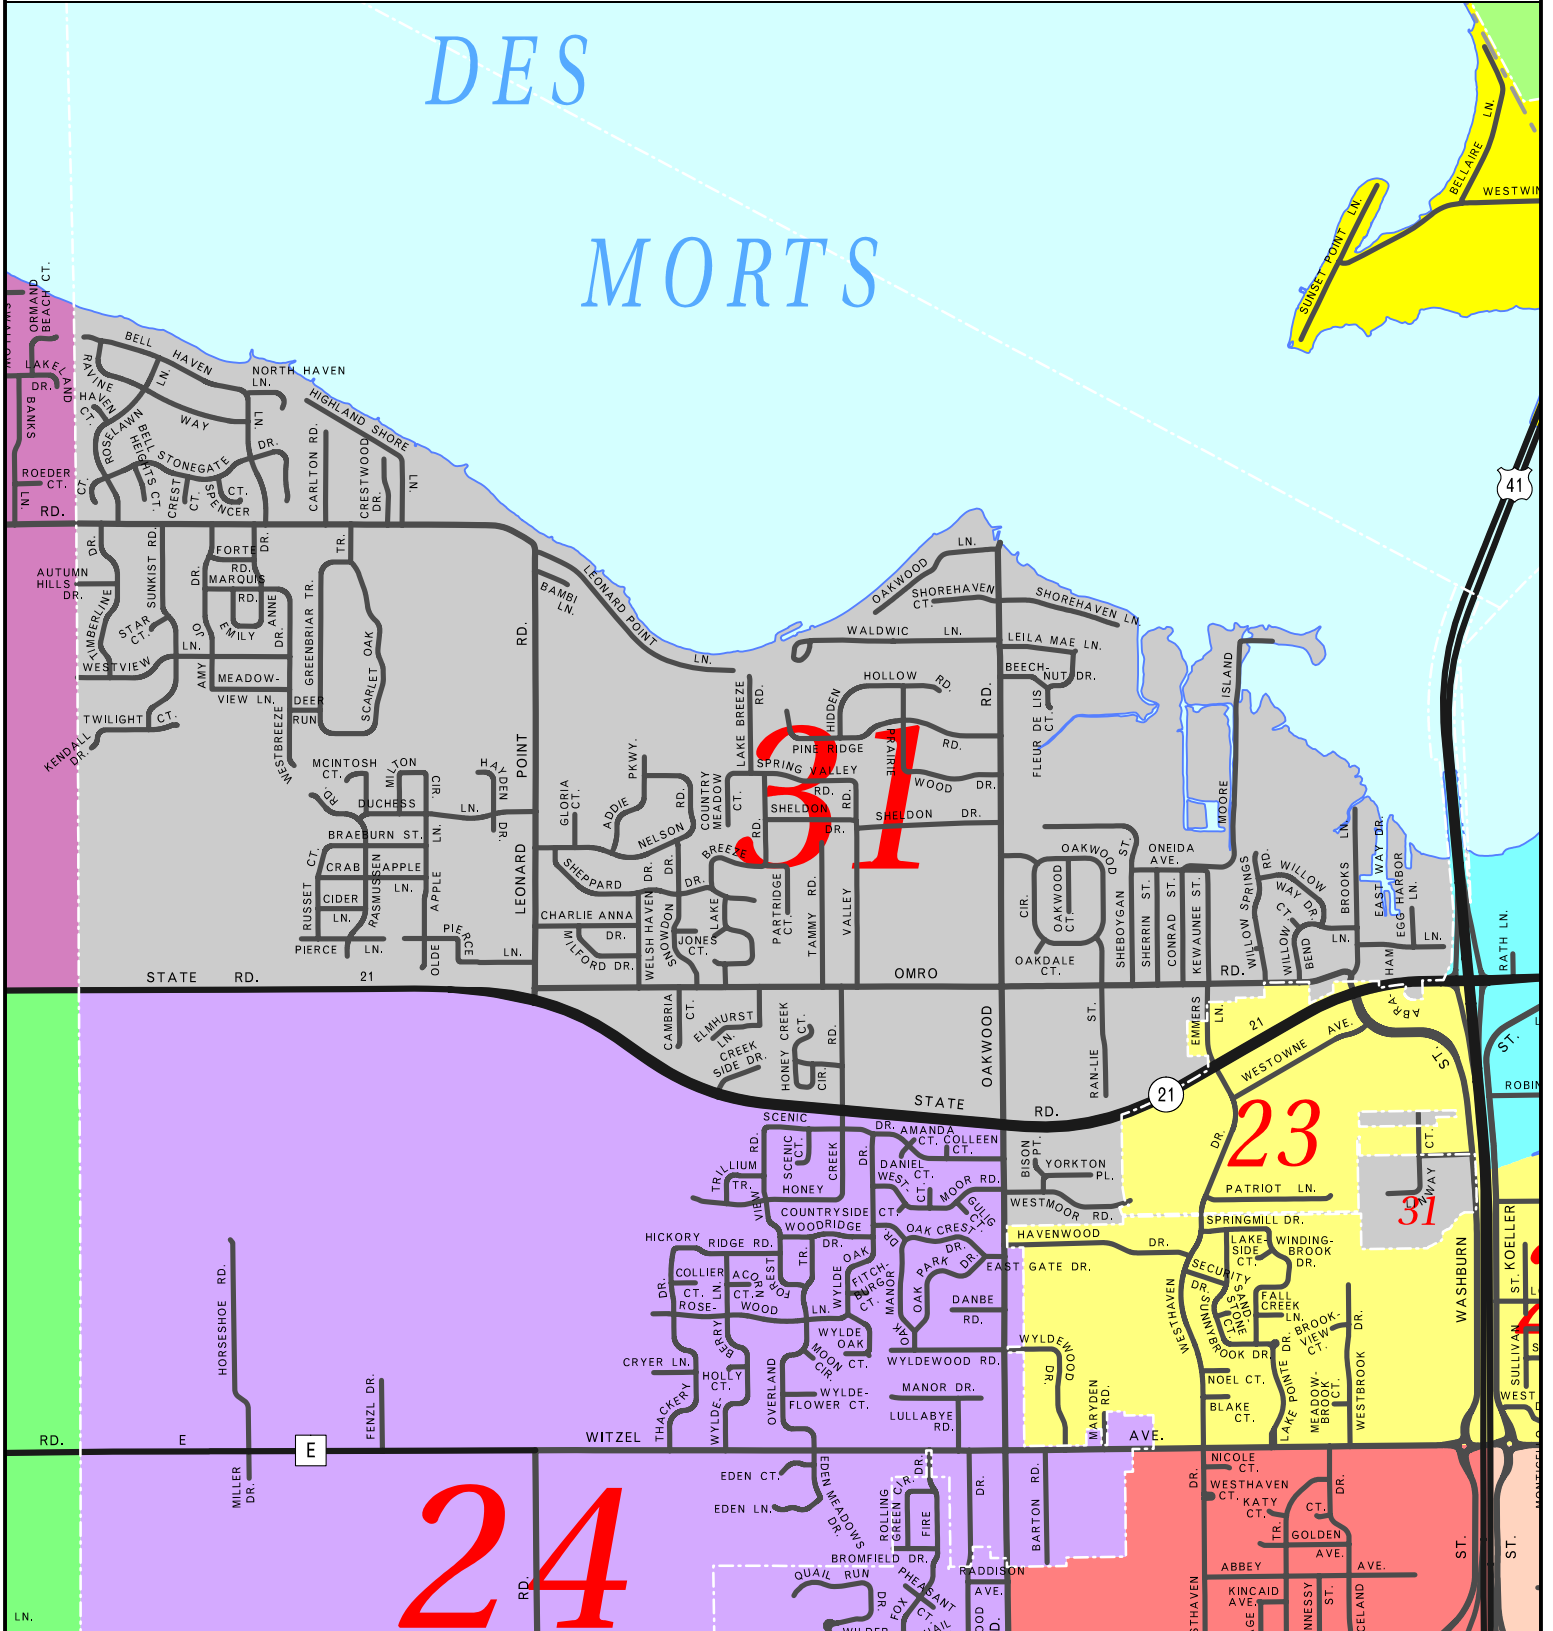

Winnebago County Supervisory District Plan

District 31

DES
MORTS

W.I.N.G.S. PROJECT DISCLAIMER

Final Plan adopted by Winnebago County Board Sept. 6, 2011.

* Plan first applies to Spring 2012 election. *

Scale: 1 in. = 2200 ft.