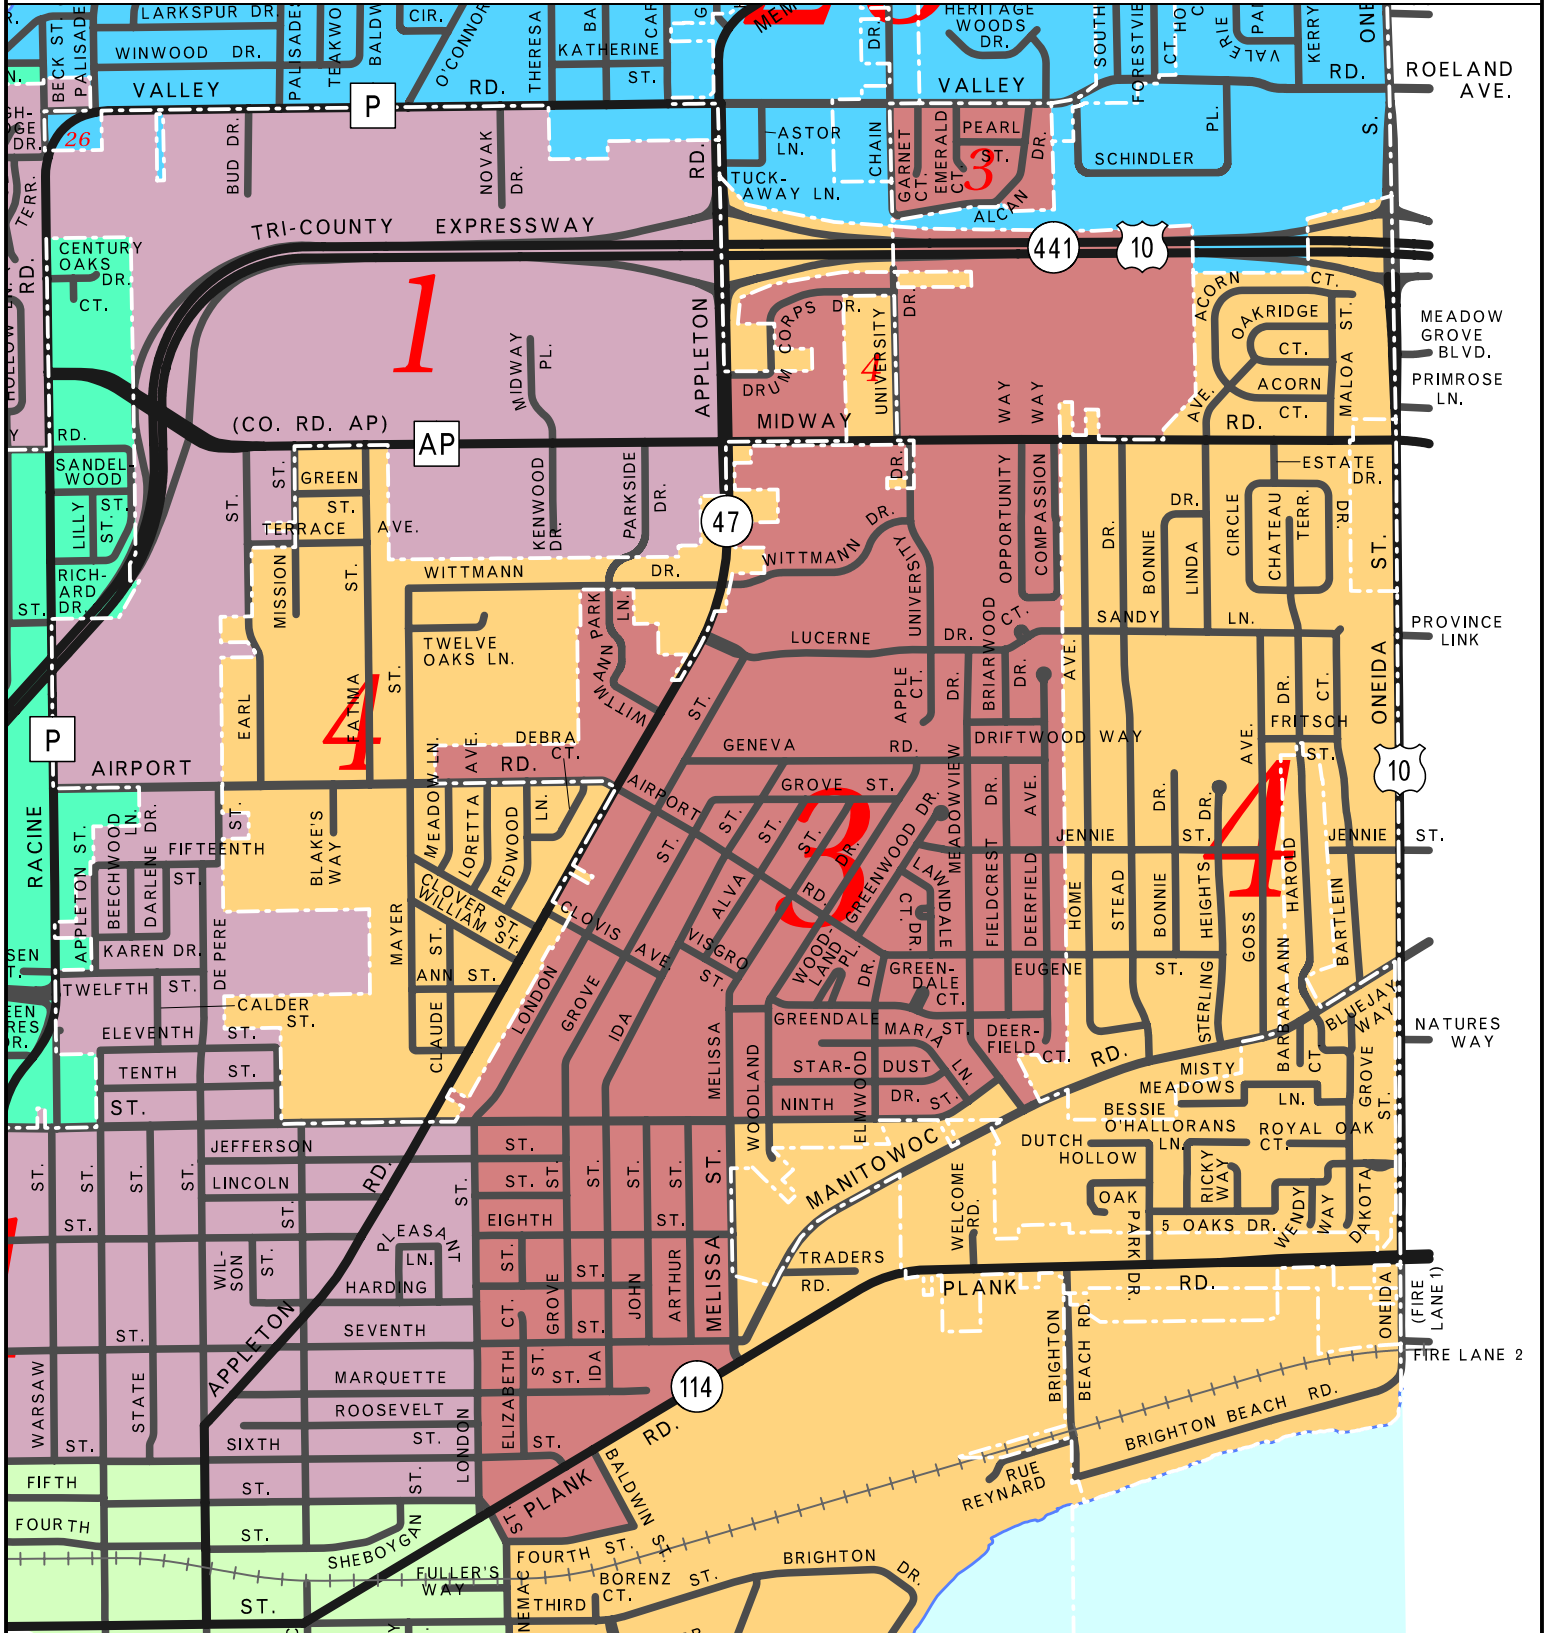

Winnebago County Supervisory District Plan

District 3

W.I.N.G.S. PROJECT DISCLAIMER

Final Plan adopted by Winnebago County Board Sept. 6, 2011.

* Plan first applies to Spring 2012 election. *

Scale: 1 in. = 1500 ft.