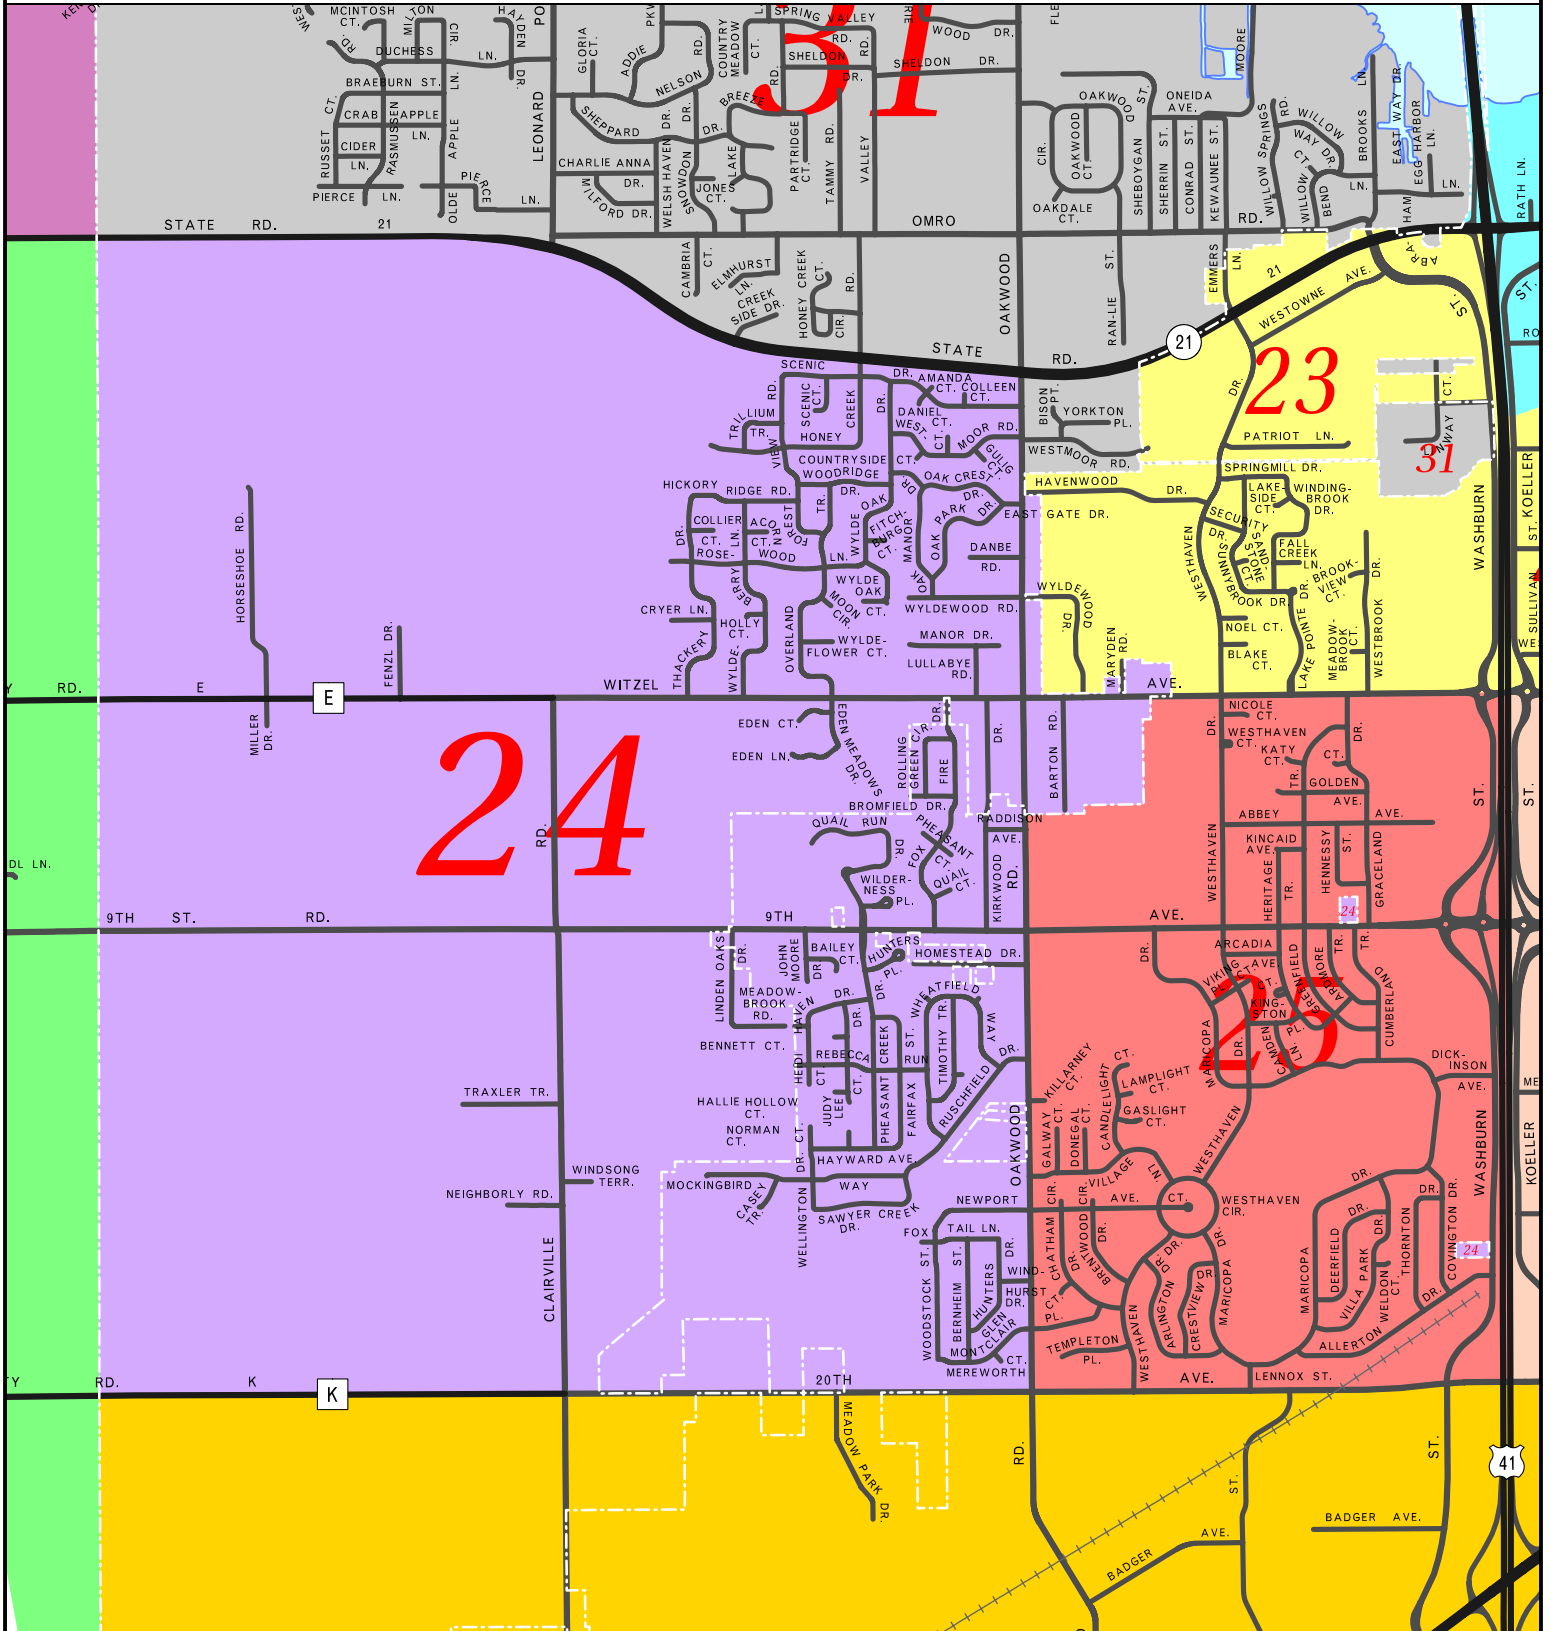

Winnebago County Supervisory District Plan

District 24

W.I.N.G.S. PROJECT DISCLAIMER

Final Plan adopted by Winnebago County Board Sept. 6, 2011.

* Plan first applies to Spring 2012 election. *

Scale: 1 in. = 2200 ft.