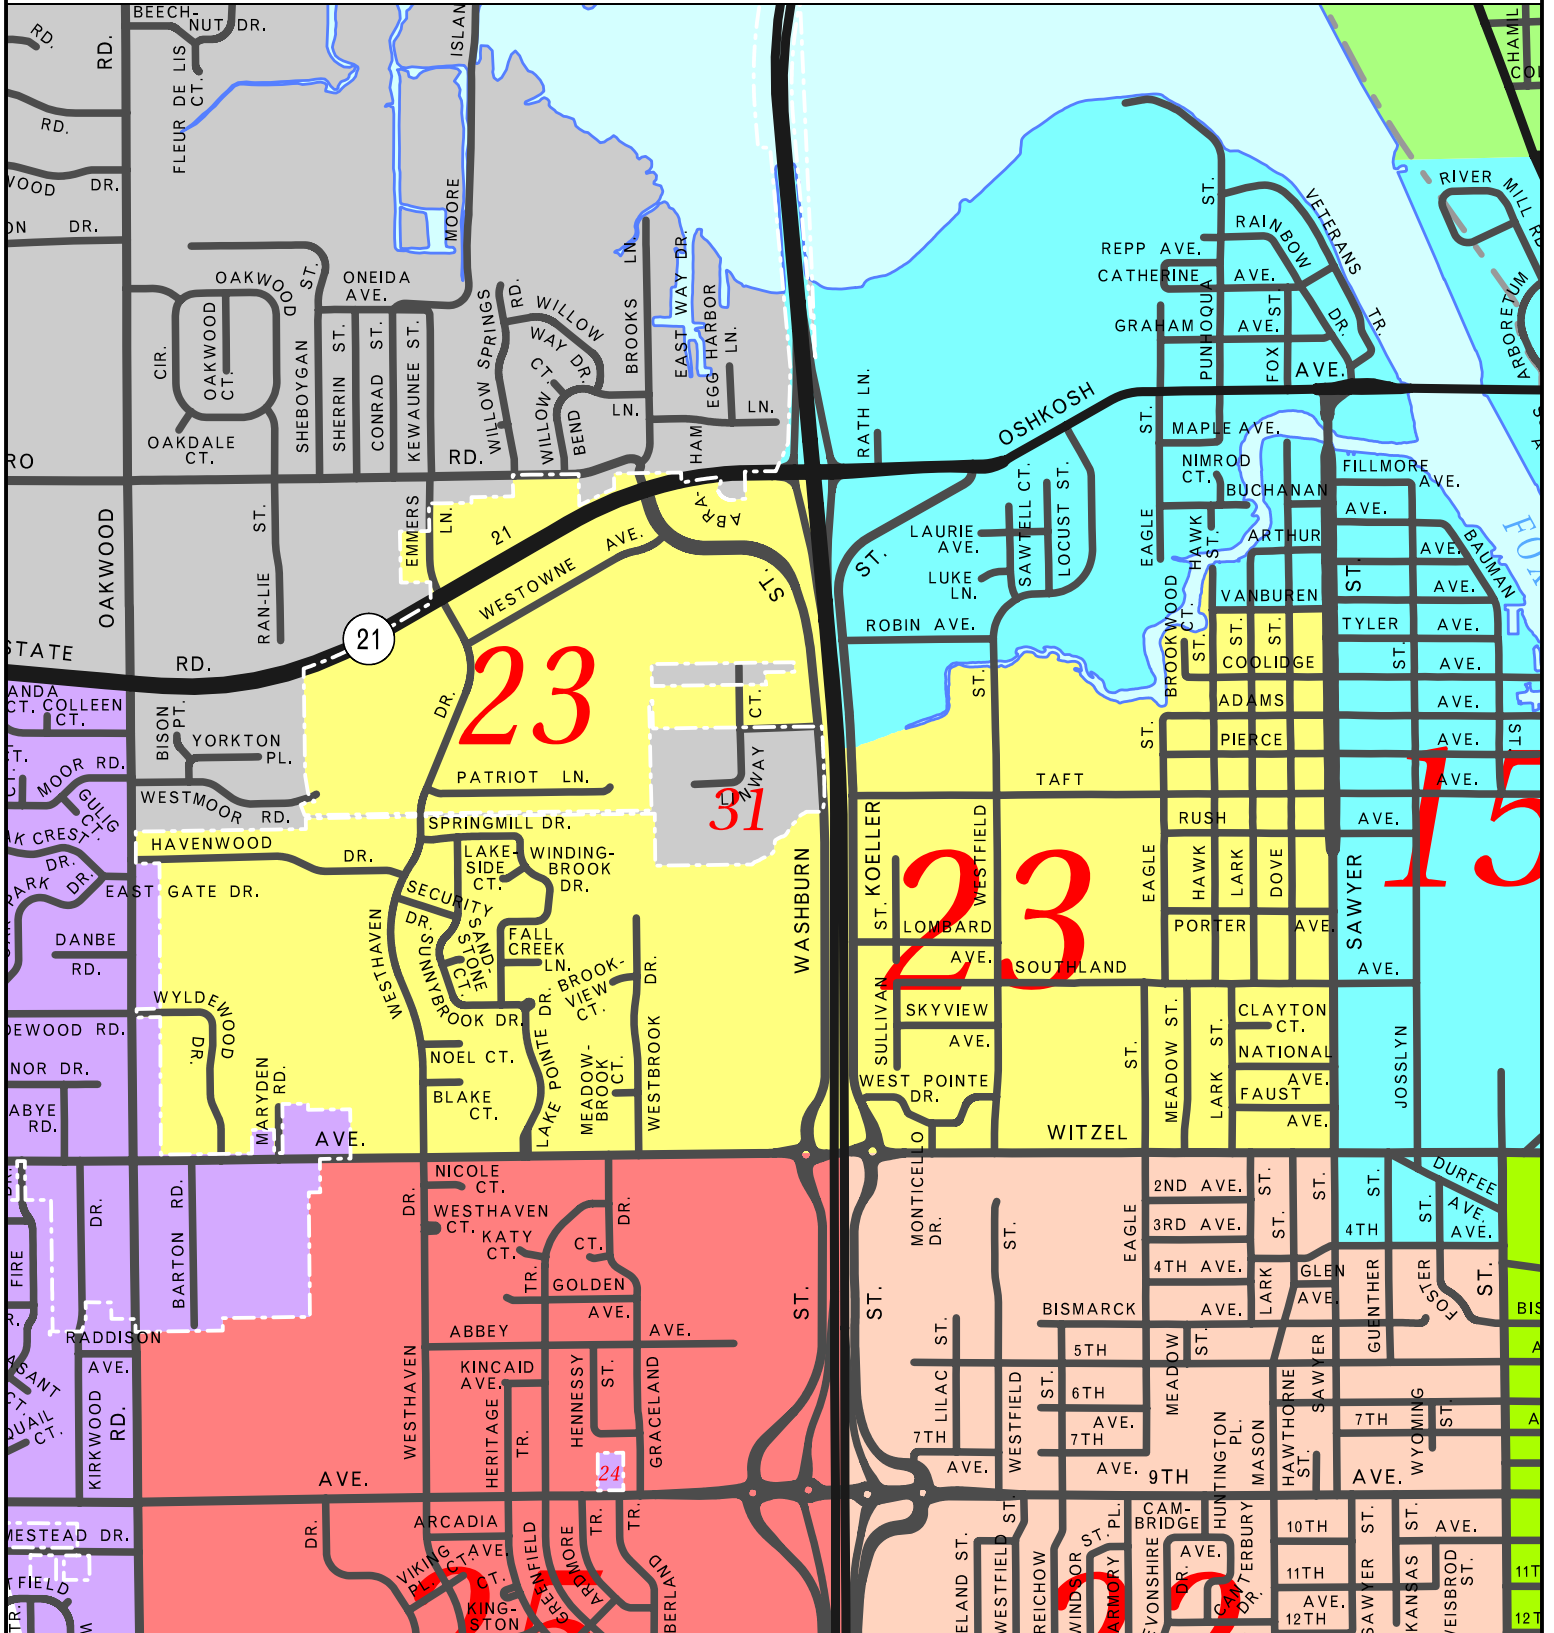

Winnebago County Supervisory District Plan

District 23

W.I.N.G.S. PROJECT DISCLAIMER

Final Plan adopted by Winnebago County Board Sept. 6, 2011.

* Plan first applies to Spring 2012 election. *

Scale: 1 in. = 1500 ft.