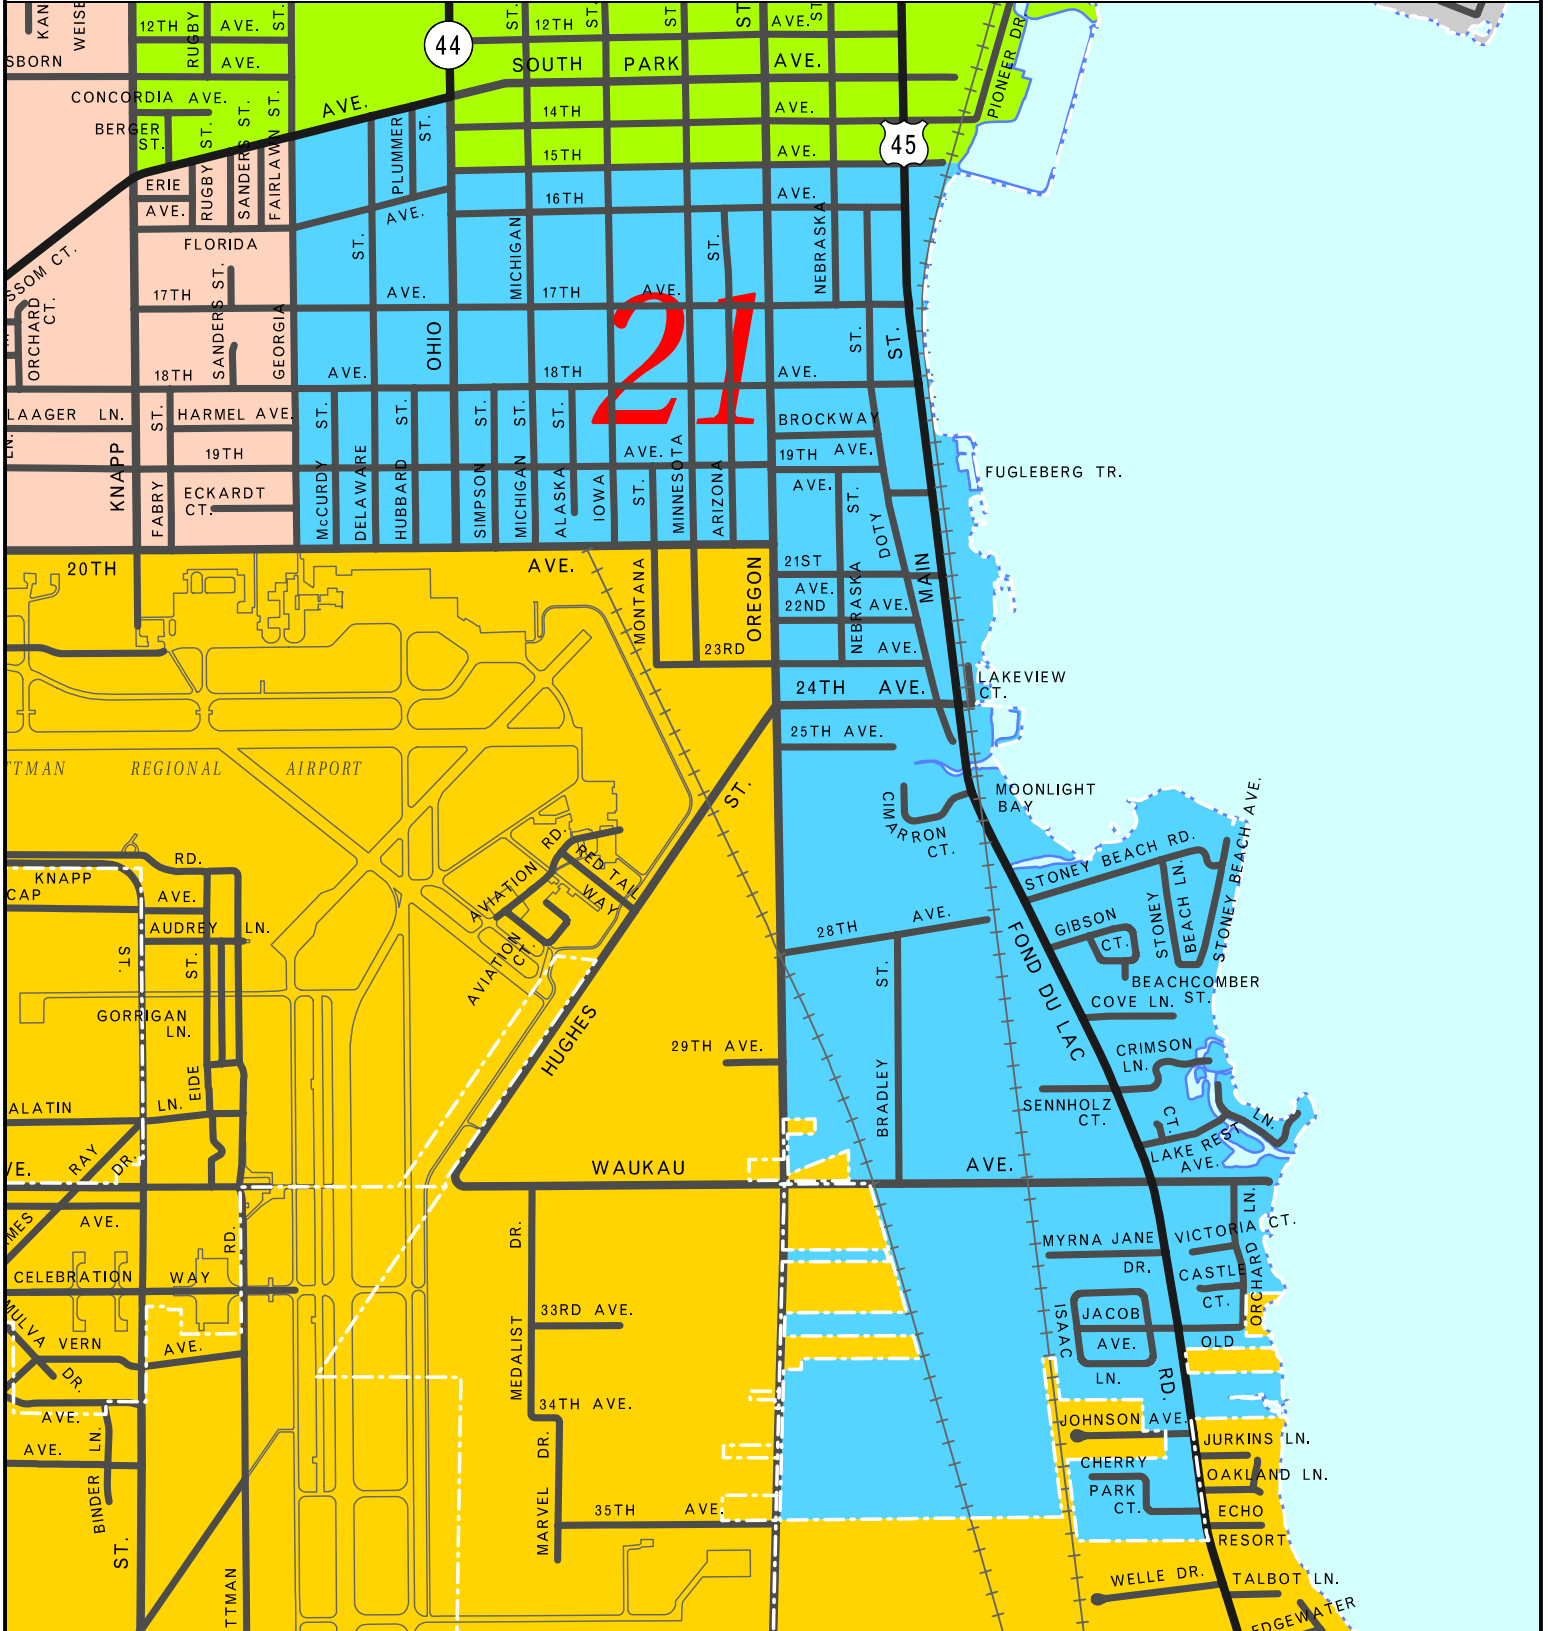

Winnebago County Supervisory District Plan

District 21

W.I.N.G.S. PROJECT DISCLAIMER

Final Plan adopted by Winnebago County Board Sept. 6, 2011.

* Plan first applies to Spring 2012 election. *

Scale: 1 in. = 1600 ft.