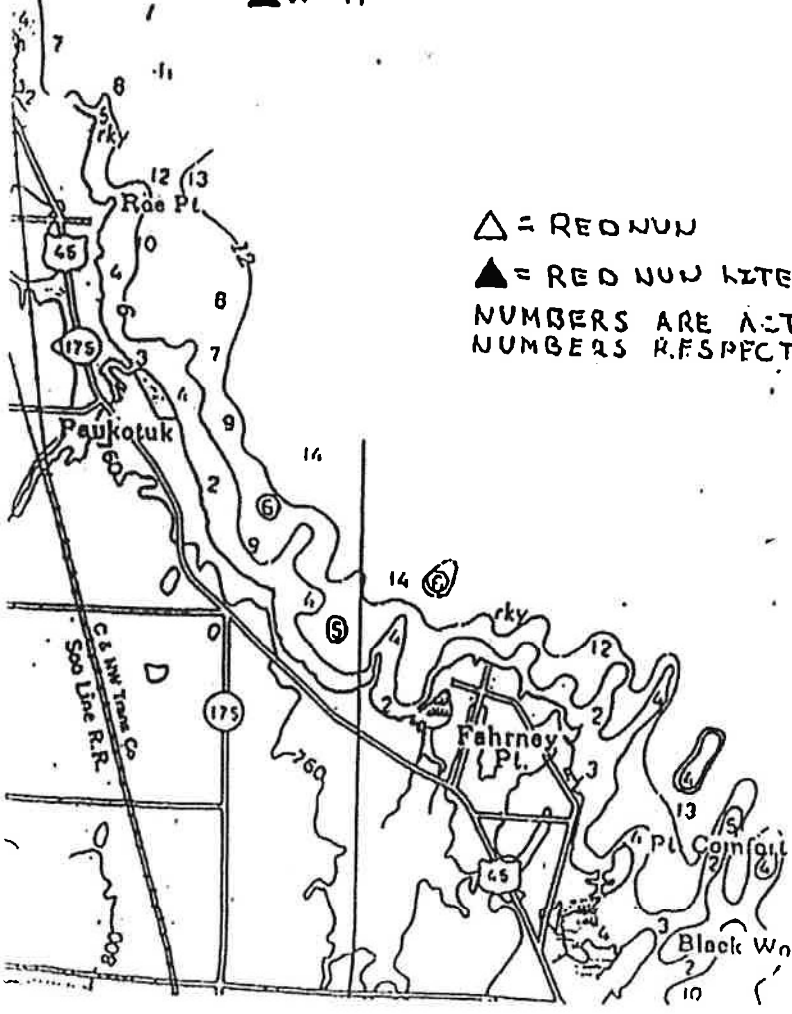

NOT DRAWN  
TO SCALE

EXHIBIT B S. Winnebago

EXHIBIT B

LAKE WINNEBAGO

Scale 1:50,000

SOUNDINGS IN FEET

▲ Red Num L.I.F.

W-50