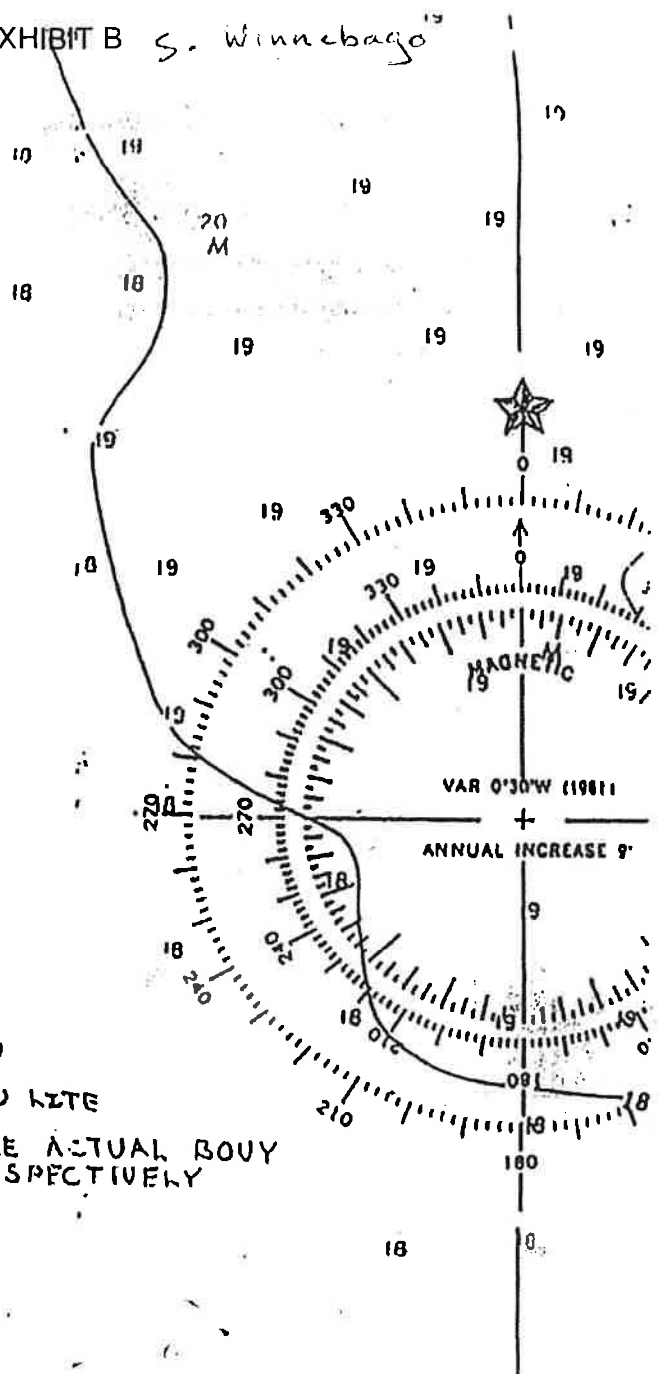

Lake Winneconne

Slough

PILINGS

CK PILE

- P18 ▲
- P20 ▲
- P22 ▲
- P14 ●
- P24 ●
- P23 ●

P11 ▲

P20' ●

P4 ●

NOT DRAWN  
TO SCALE

EXHIBIT B S. Winnebago

EXHIBIT B

LAKE WINNEBAGO

Scale 1:50,000

SOUNDINGS IN FEET

▲ Red Num L.I.F.

W-50