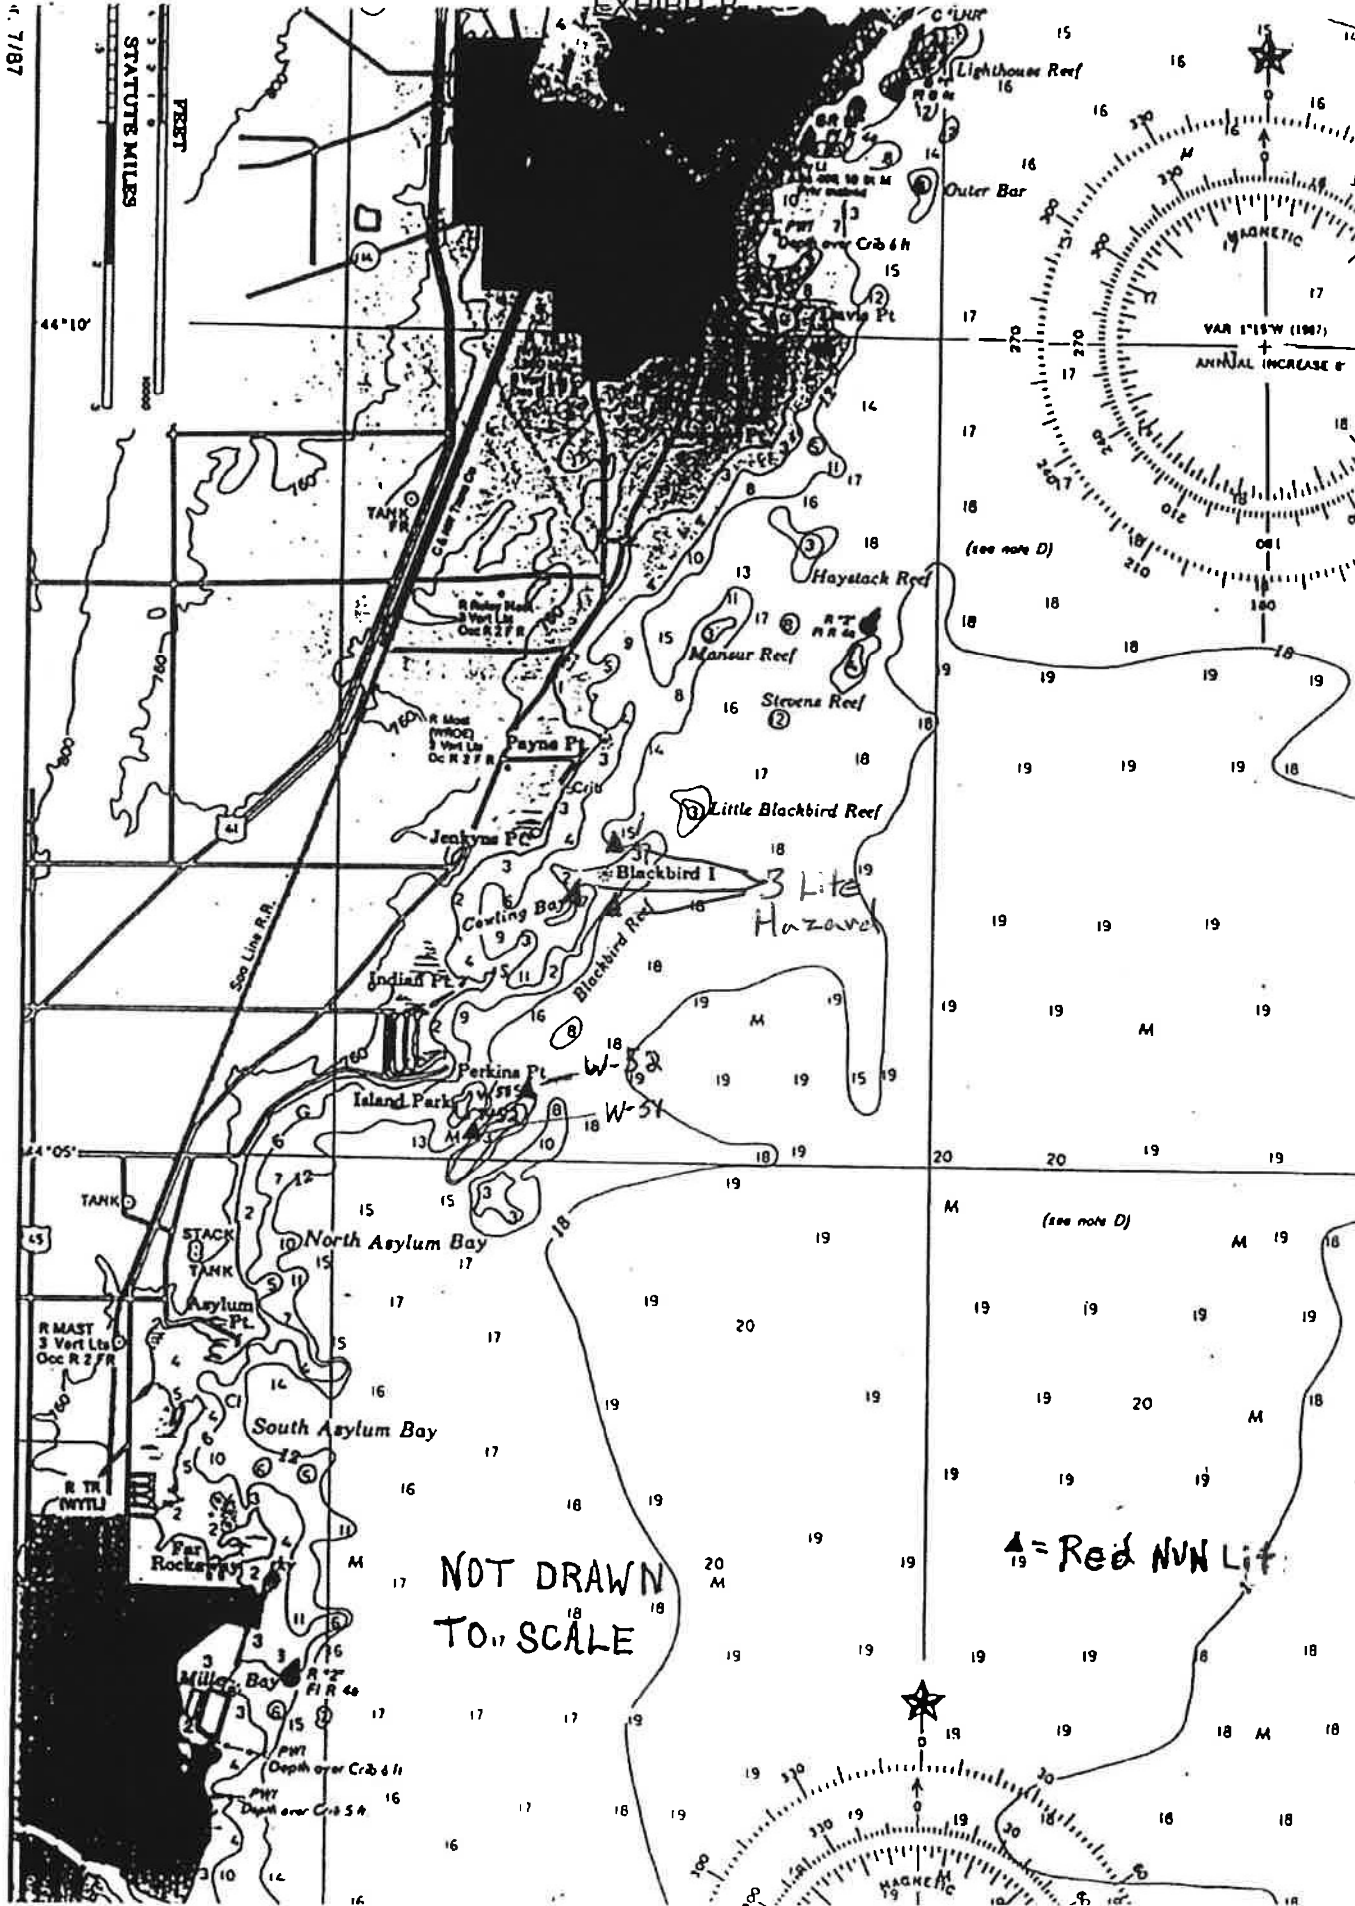

R TR  
(NYTL)

R 2  
Fl R 44

PWT  
Depth over Crab 6 I

PWT  
Depth over Crab 5 A

NOT DRAWN  
TO SCALE

▲ = Red NVN Lit

EXHIBIT B

Osh - O - Nee