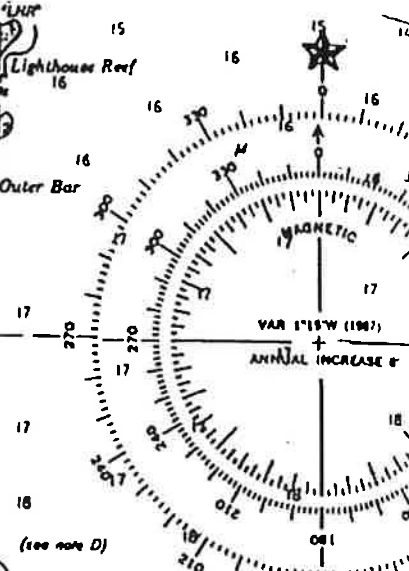

NOT DRAWN TO SCALE

7/87

EXHIBIT B

STATUTE MILES  
FEET

44°10'

44°05'

45

R MAST  
3 Vert Lts  
Occ R Z FR

R TR  
(NYTL)

R 2  
Fl R 44

PWT  
Depth over Crab 6 I

PWT  
Depth over Crab 5 A

NOT DRAWN  
TO SCALE

▲ = Red NVN Lit

EXHIBIT B

Osh - O - Nee