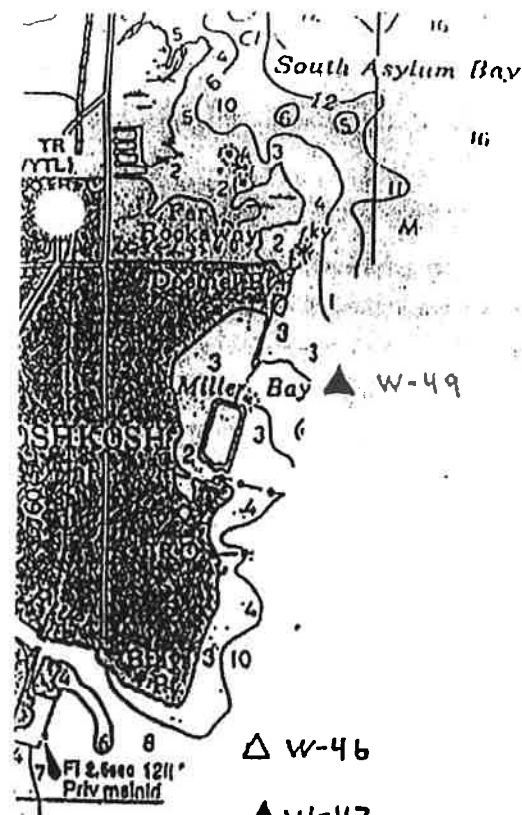

NOT DRAWN  
TO SCALE

EXHIBIT B S. Winnebago

EXHIBIT B

LAKE WINNEBAGO

Scale 1:50,000

SOUNDINGS IN FEET

▲ Red Num L.I.F.

W-50