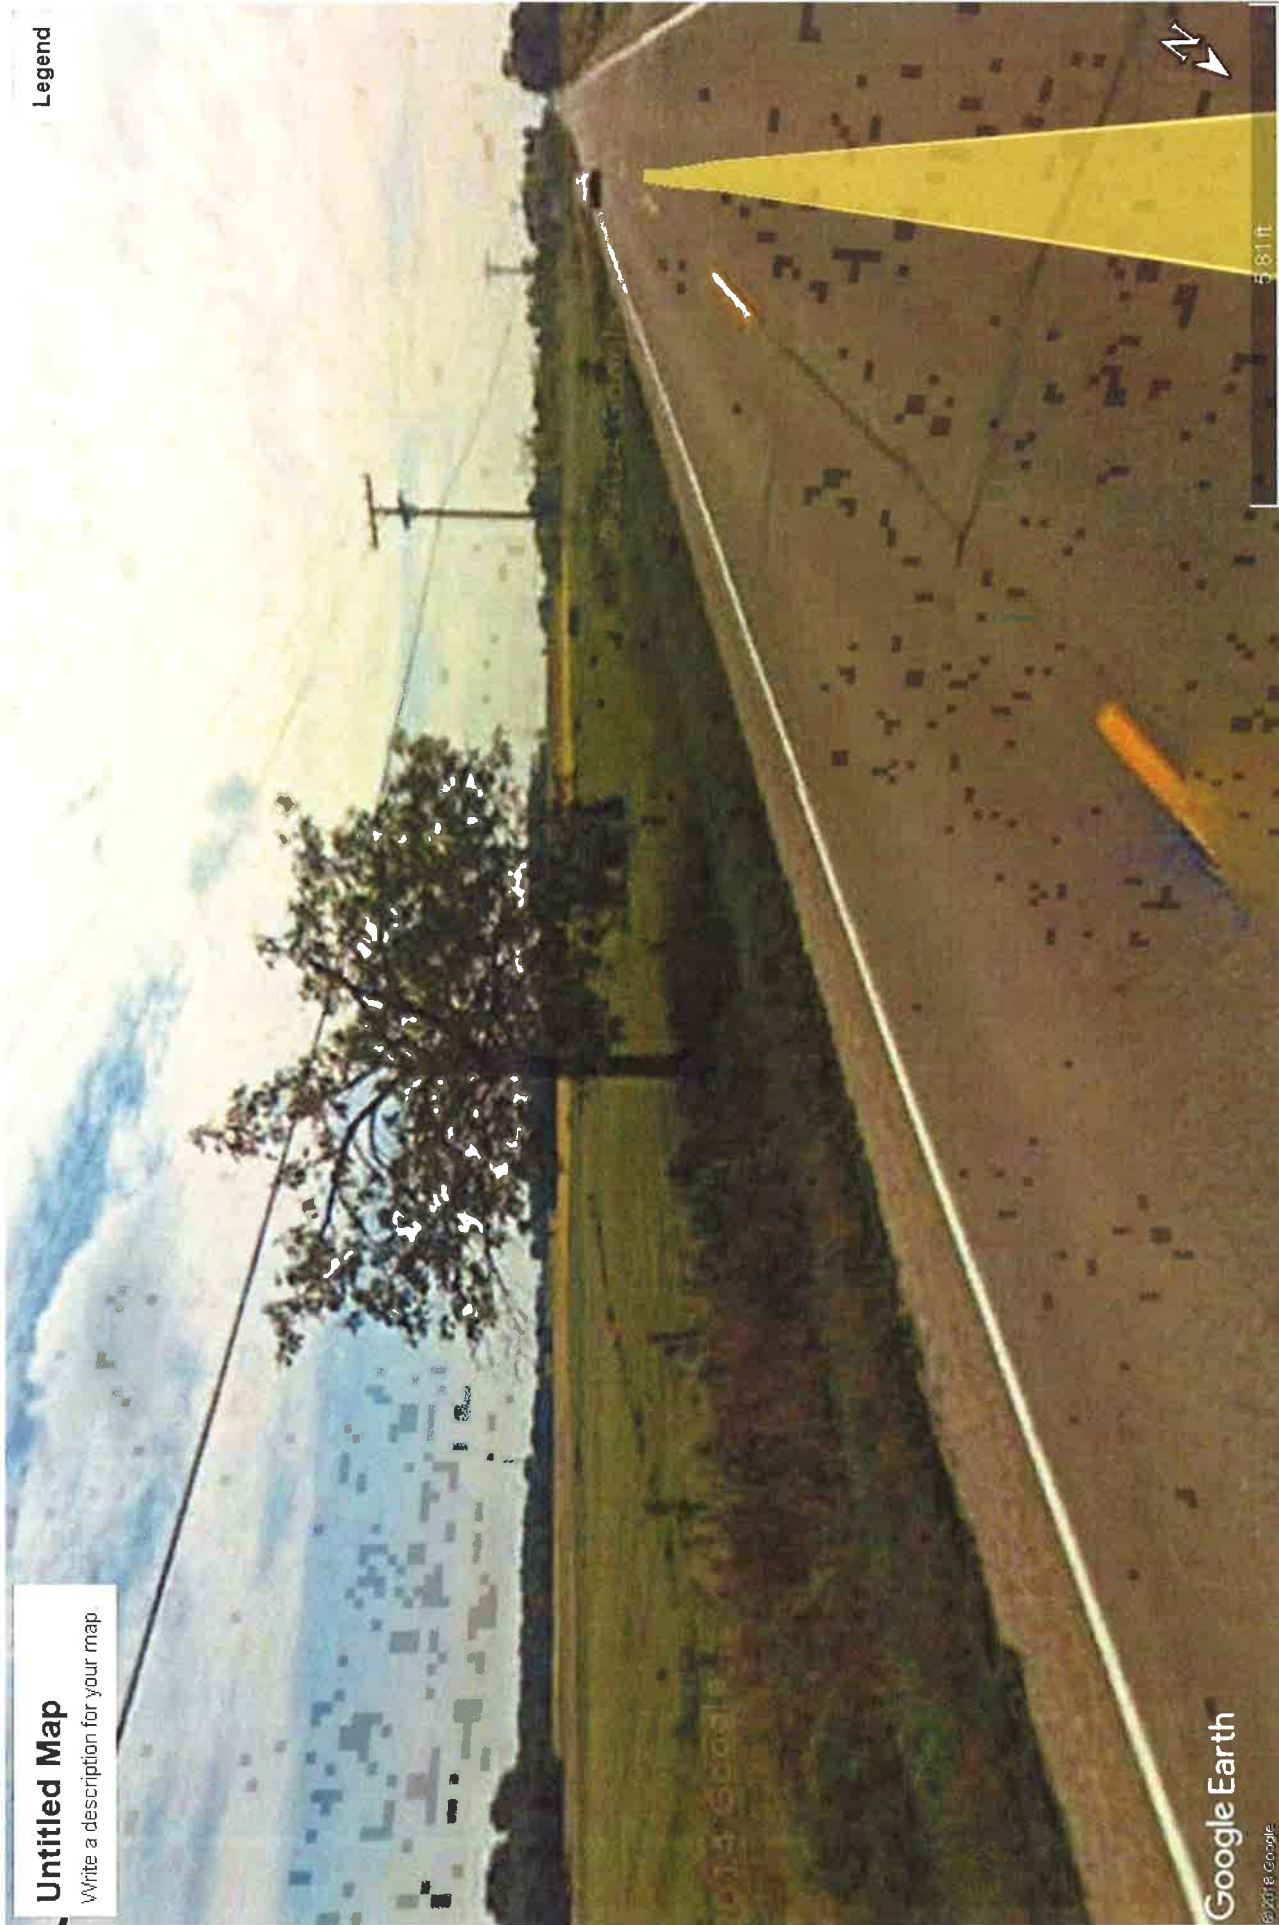

Untitled Map

Write a description for your map.

Legend

Google Earth

© 2018 Google

581 ft