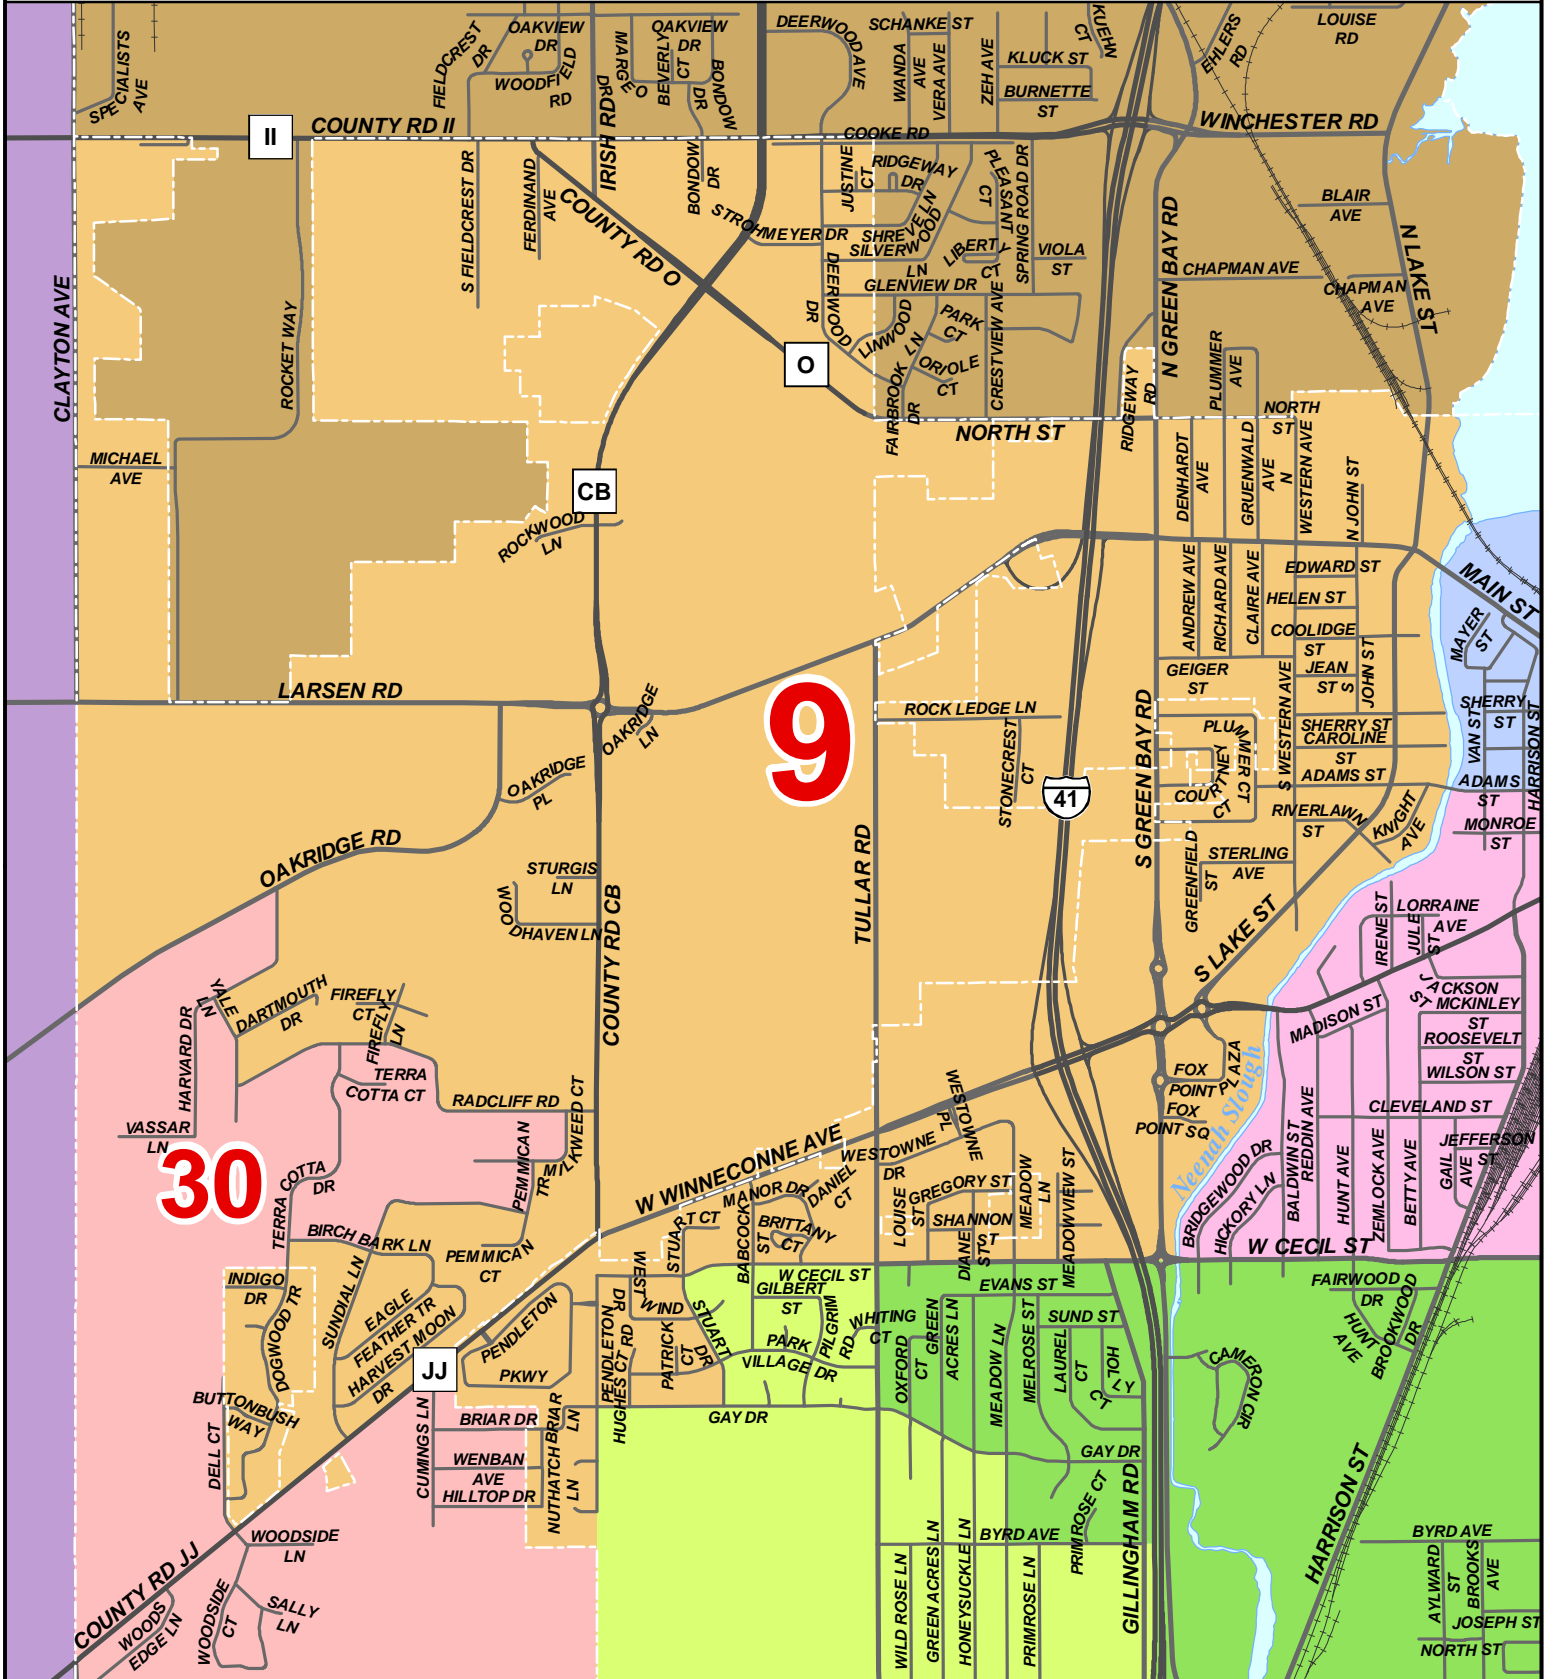

Winnebago County Supervisory District Plan

District 9

Final Plan adopted by Winnebago County Board Nov. 16, 2021

* Plan first applies to Spring 2022 election. *

Scale: 1 inch = 1,800 feet

W.I.N.G.S. Disclaimer