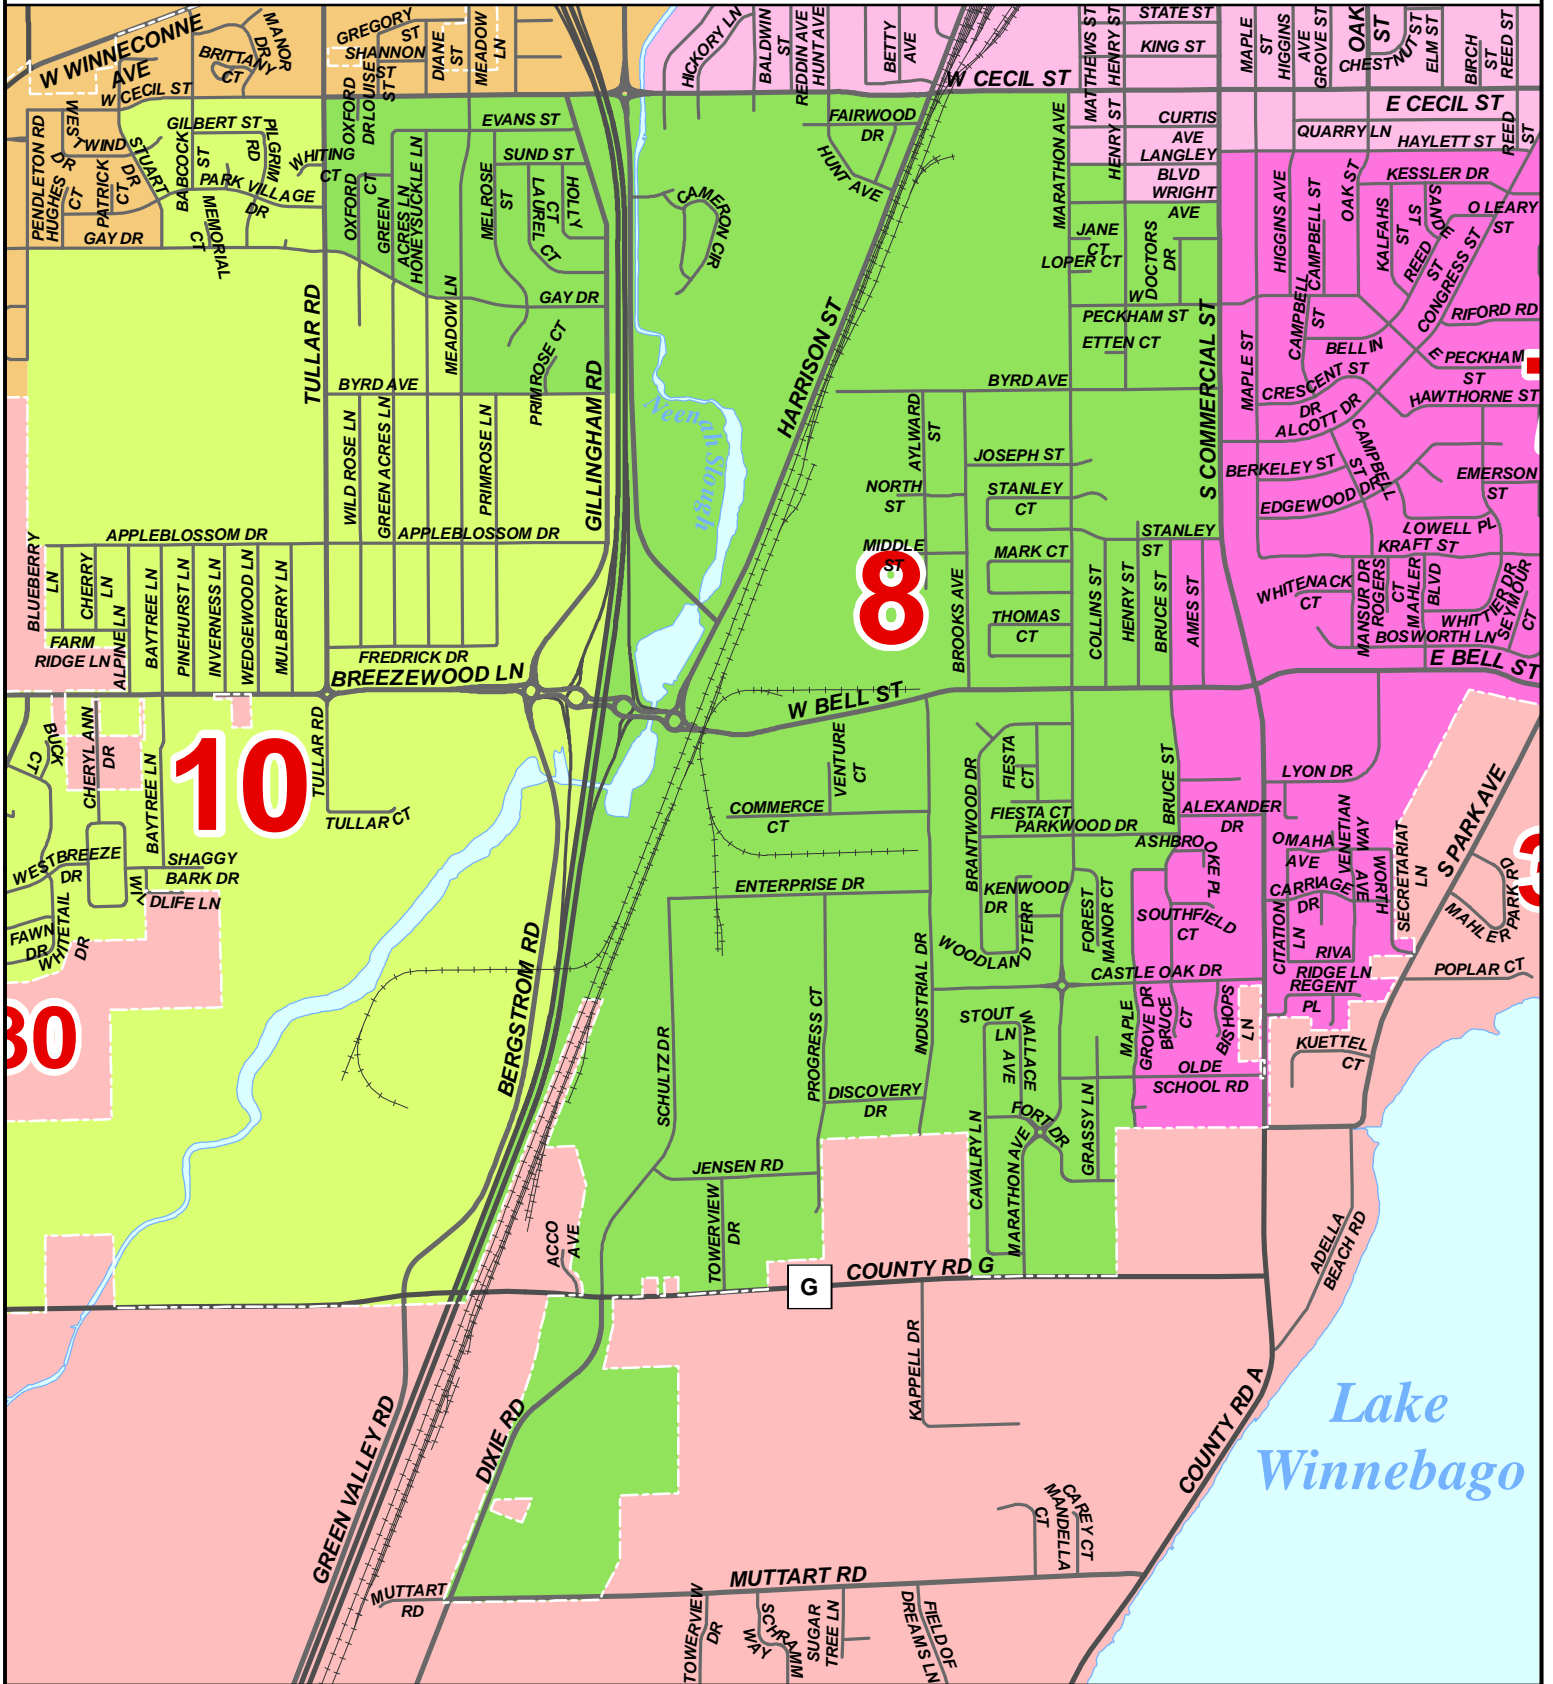

Winnebago County Supervisory District Plan

District 8

Final Plan adopted by Winnebago County Board Nov. 16, 2021

* Plan first applies to Spring 2022 election. *

Scale: 1 inch = 1,700 feet

W.I.N.G.S. Disclaimer