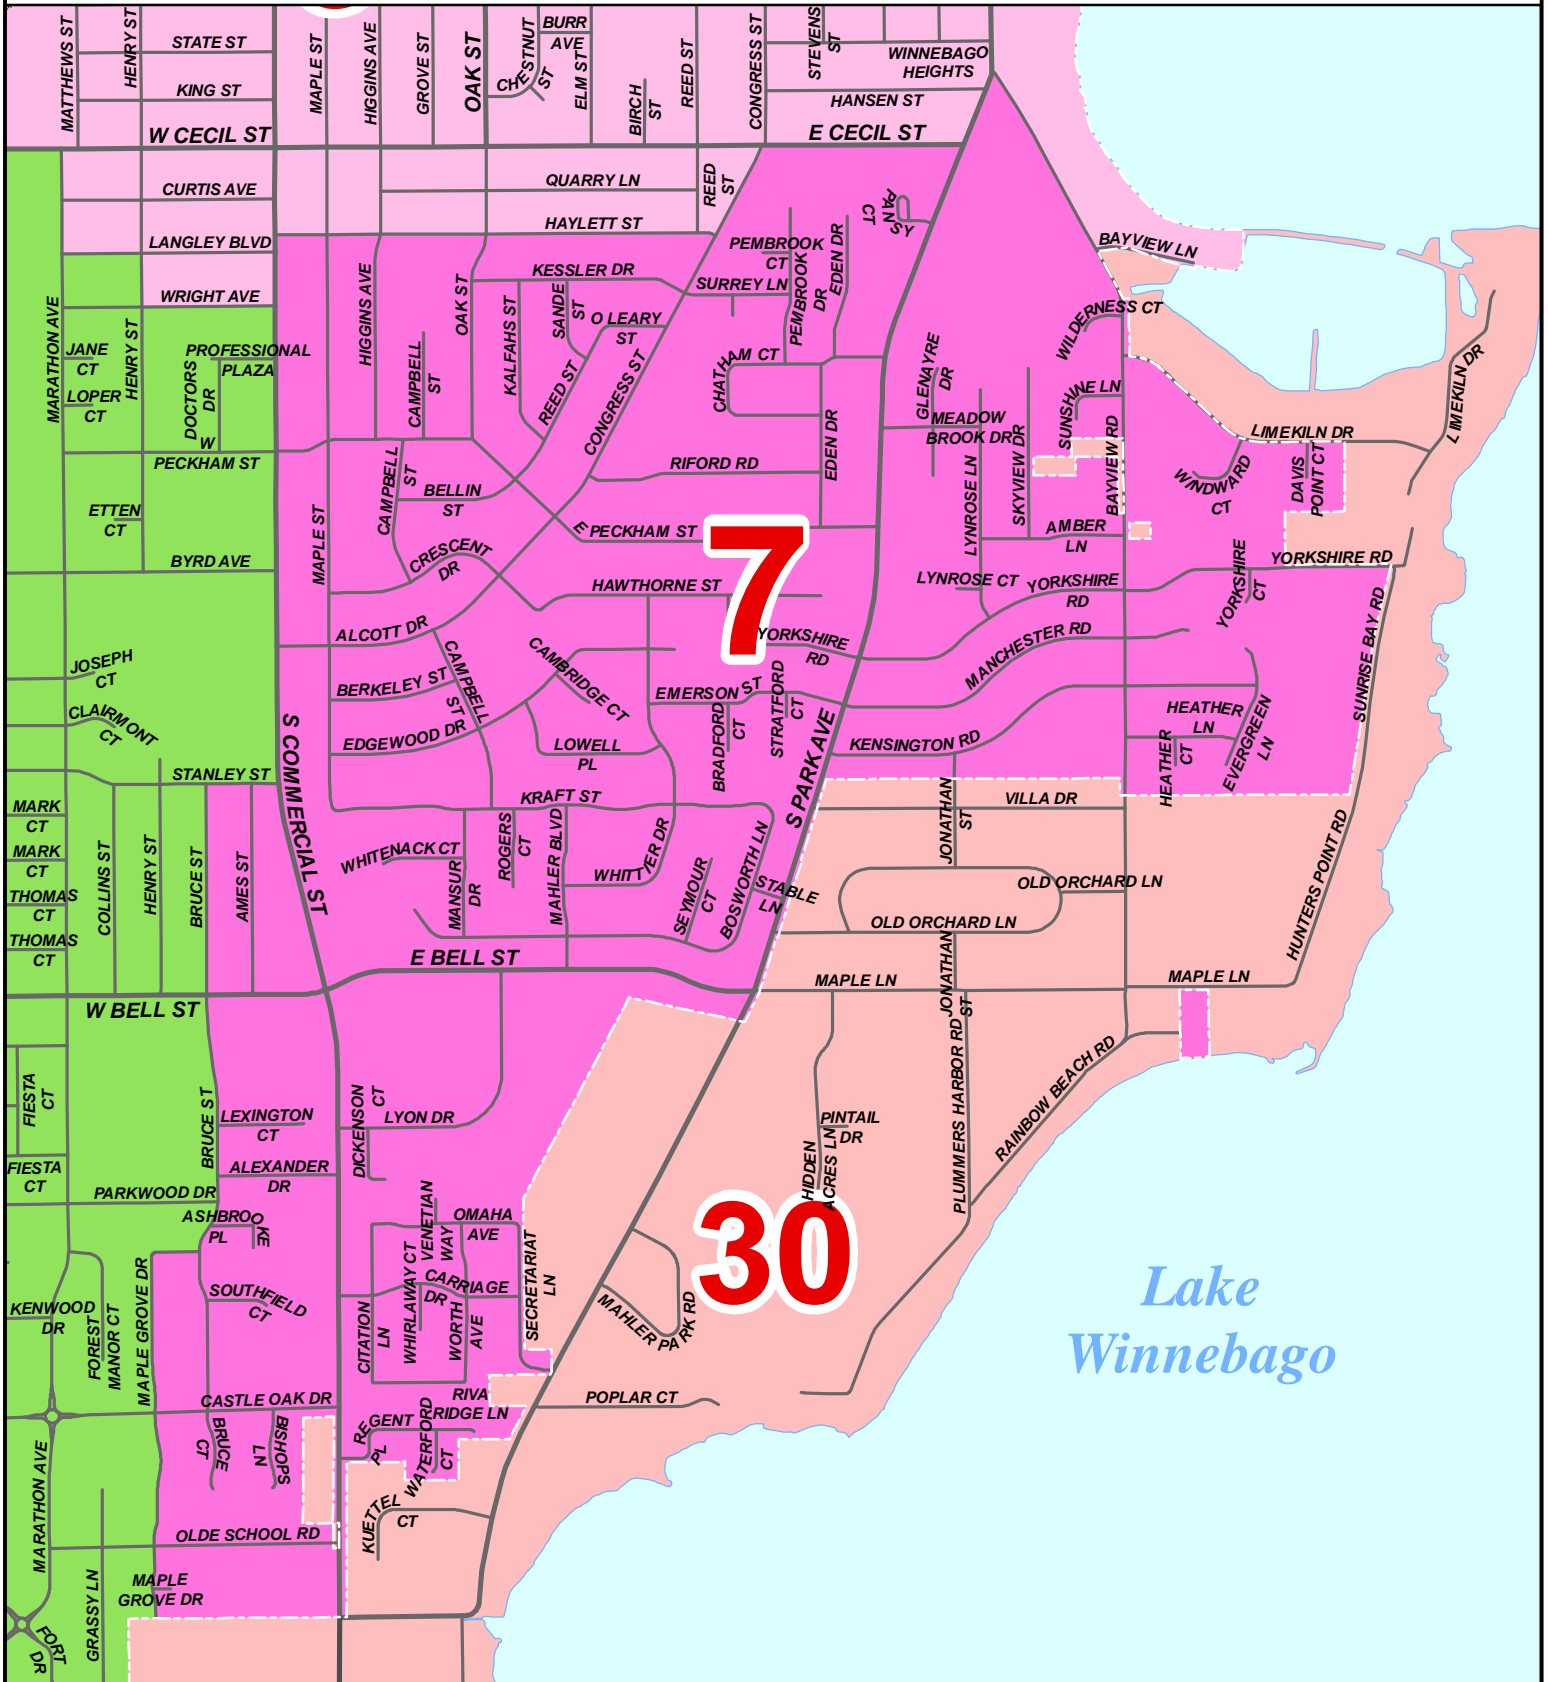

Winnebago County Supervisory District Plan

District 7

7

30

Lake Winnebago

Final Plan adopted by Winnebago County Board Nov. 16, 2021

* Plan first applies to Spring 2022 election. *

Scale: 1 inch = 1,200 feet

W.I.N.G.S. Disclaimer