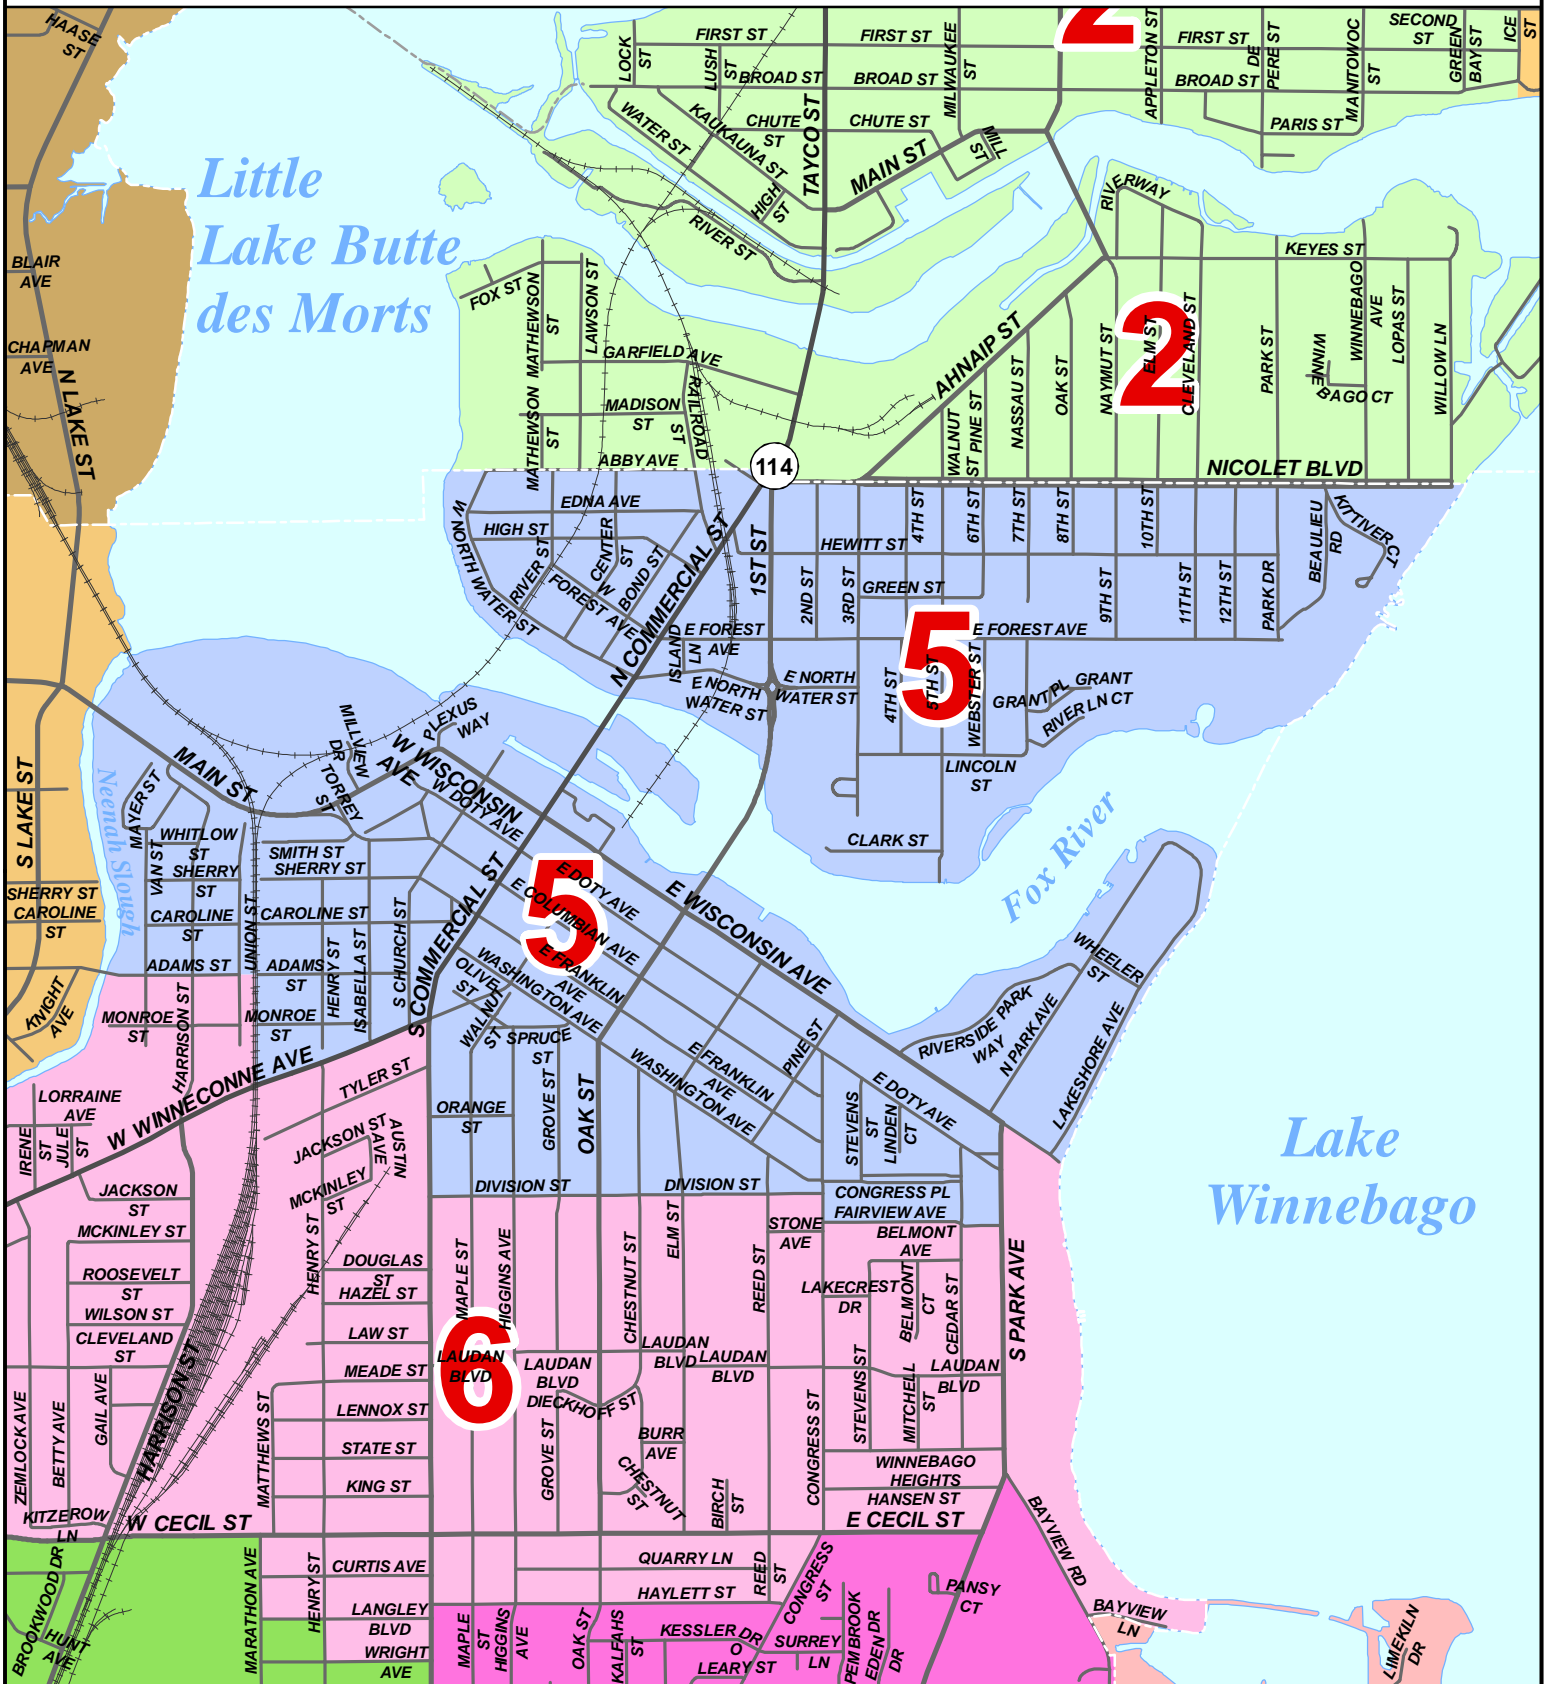

Winnebago County Supervisory District Plan

District 5

Final Plan adopted by Winnebago County Board Nov. 16, 2021

* Plan first applies to Spring 2022 election. *

Scale: 1 inch = 1,500 feet