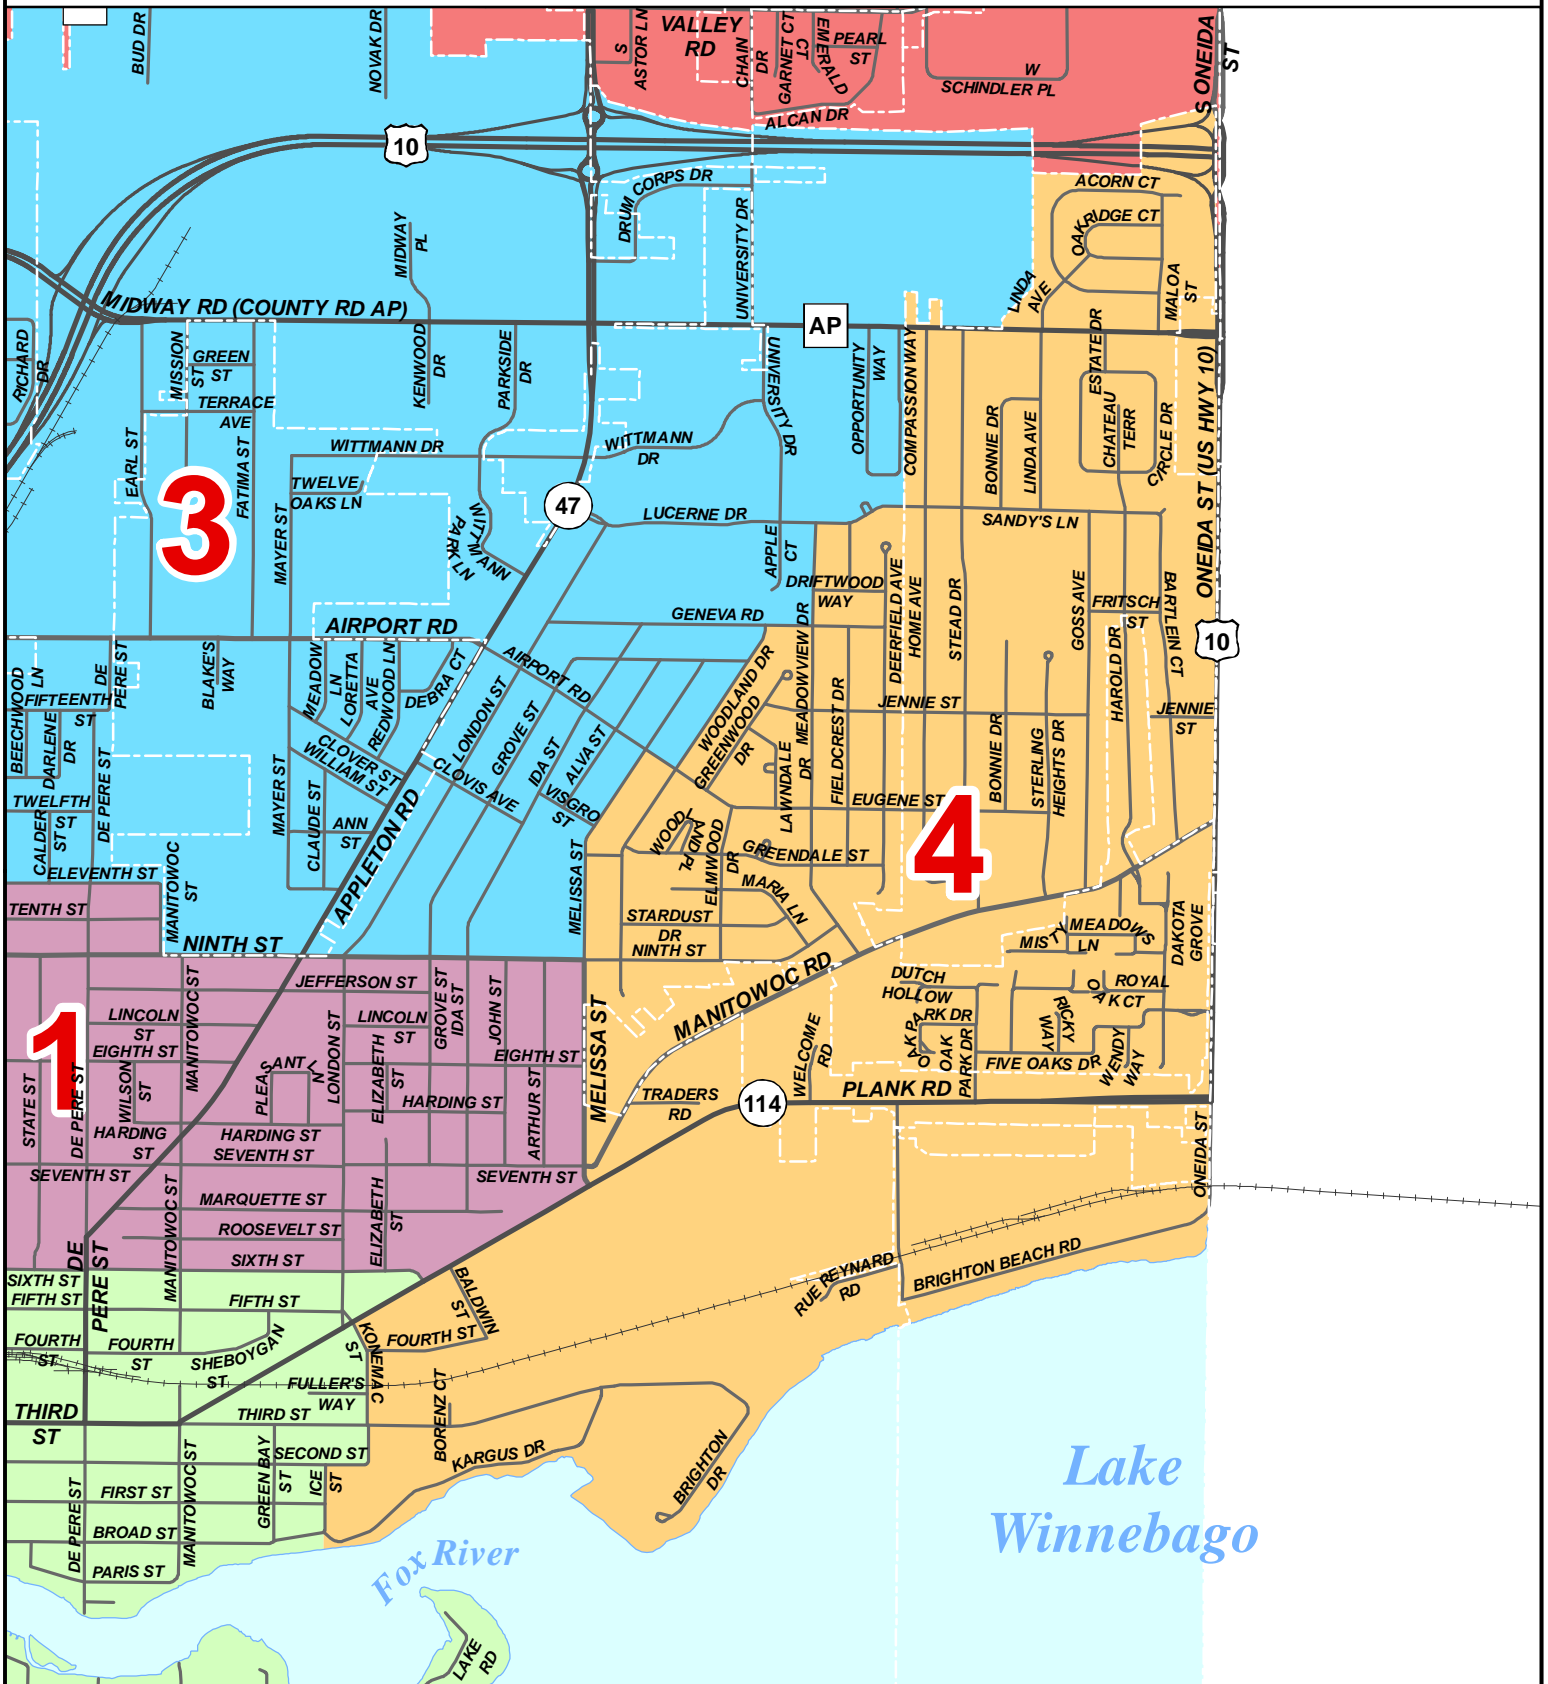

Winnebago County Supervisory District Plan

District 4

Final Plan adopted by Winnebago County Board Nov. 16, 2021

* Plan first applies to Spring 2022 election. *

Scale: 1 inch = 1,600 feet

W.I.N.G.S. Disclaimer