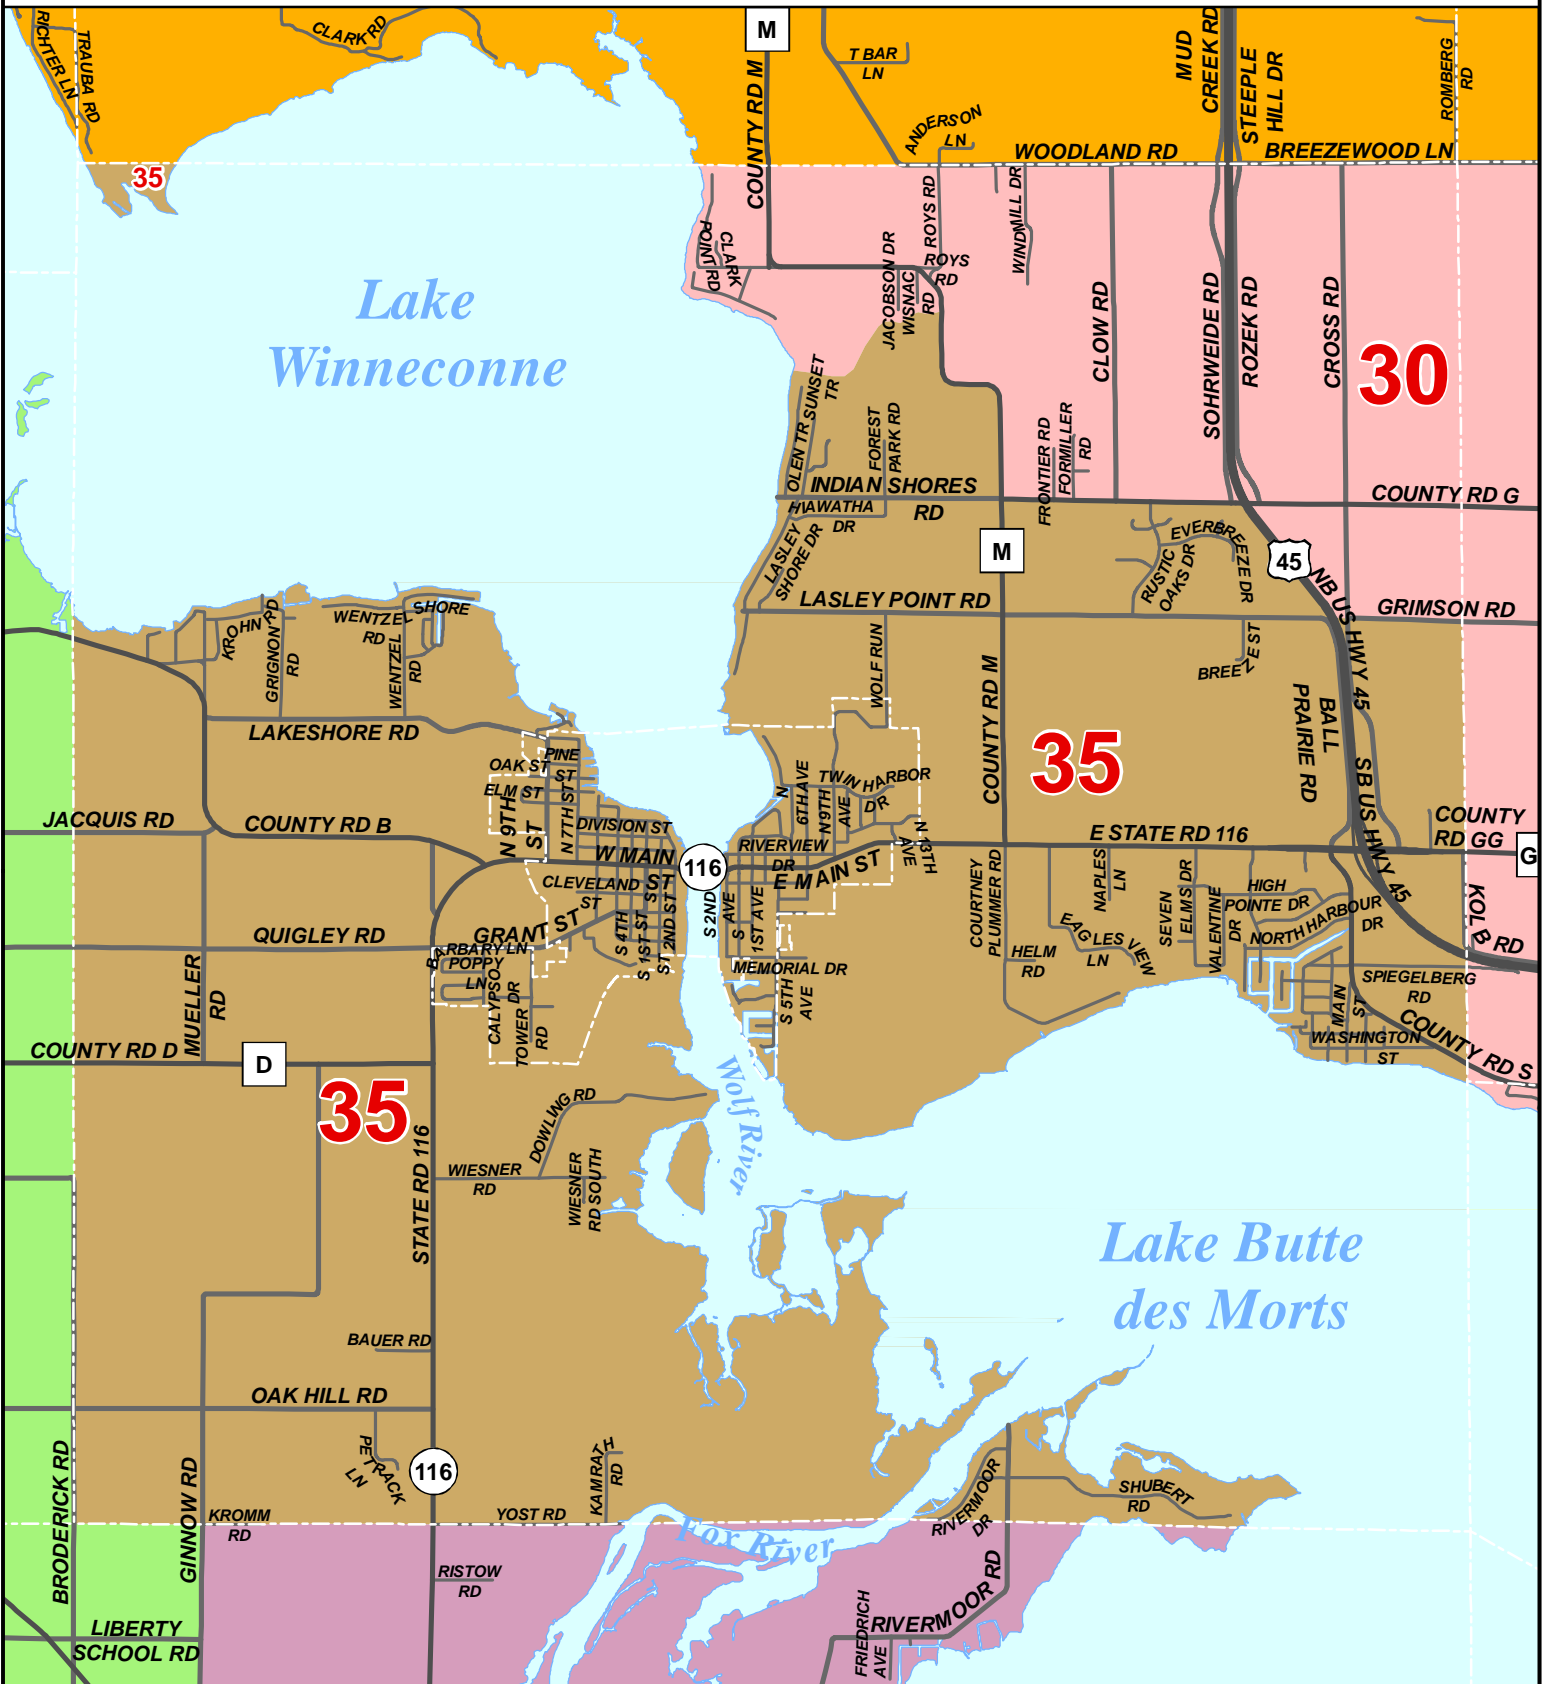

Winnebago County Supervisory District Plan

District 35

Final Plan adopted by Winnebago County Board Nov. 16, 2021

* Plan first applies to Spring 2022 election. *

Scale: 1 inch = 4,400 feet