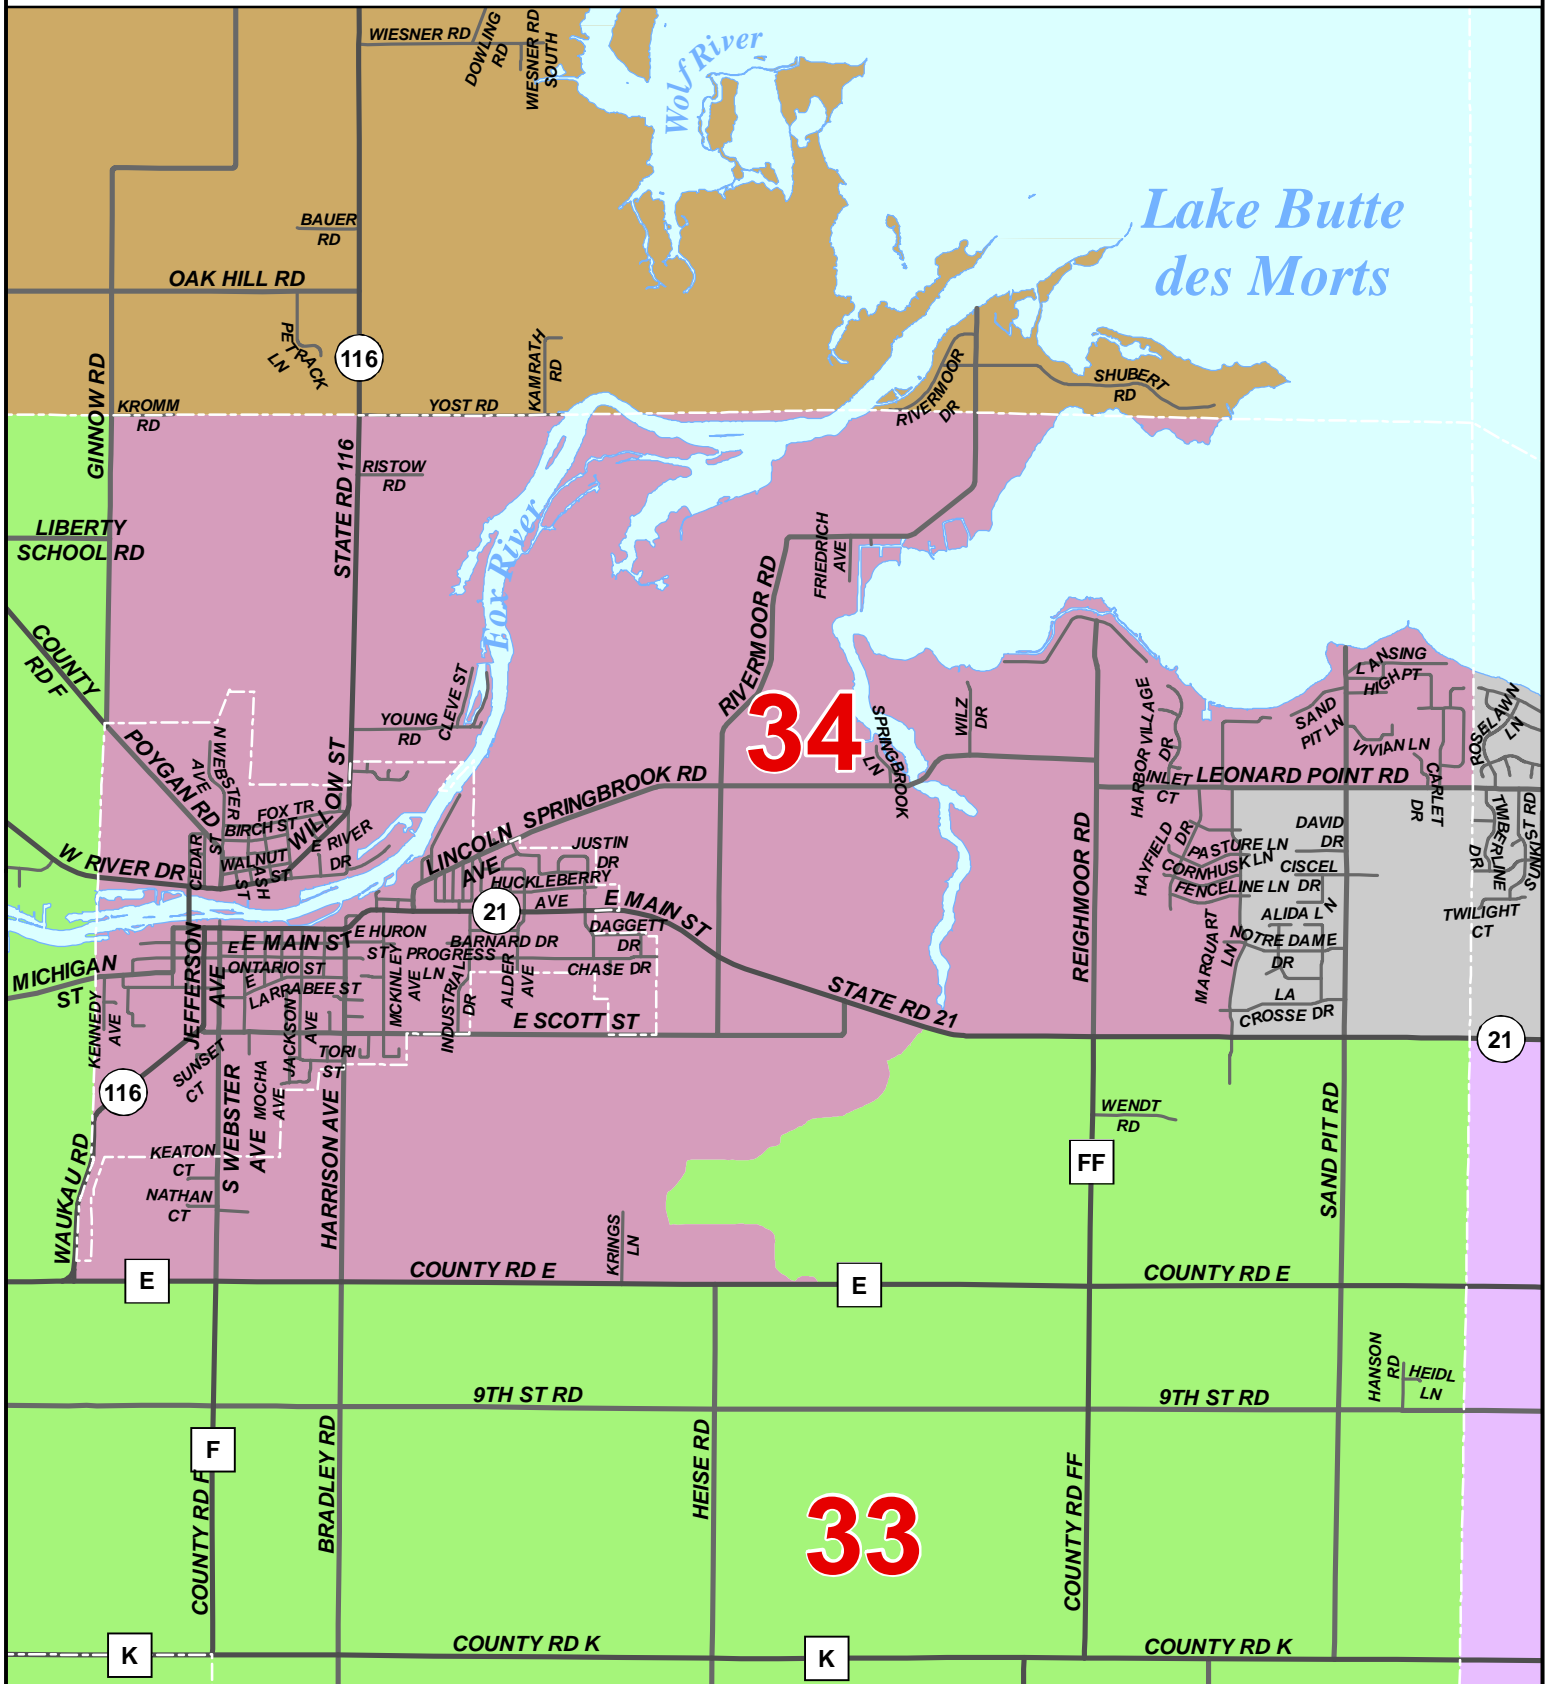

Winnebago County Supervisory District Plan

District 34

Final Plan adopted by Winnebago County Board Nov. 16, 2021

* Plan first applies to Spring 2022 election. *

Scale: 1 inch = 4,100 feet

W.I.N.G.S. Disclaimer
This data was created for use by the Winnebago County Geographic Information System Project. Any other use/application of this information is the responsibility of the user and such use/application is at their own risk. Winnebago County disclaims all liability regarding fitness of the information for any use other than Winnebago County business.
Data for this map copyrighted December 31, 2006