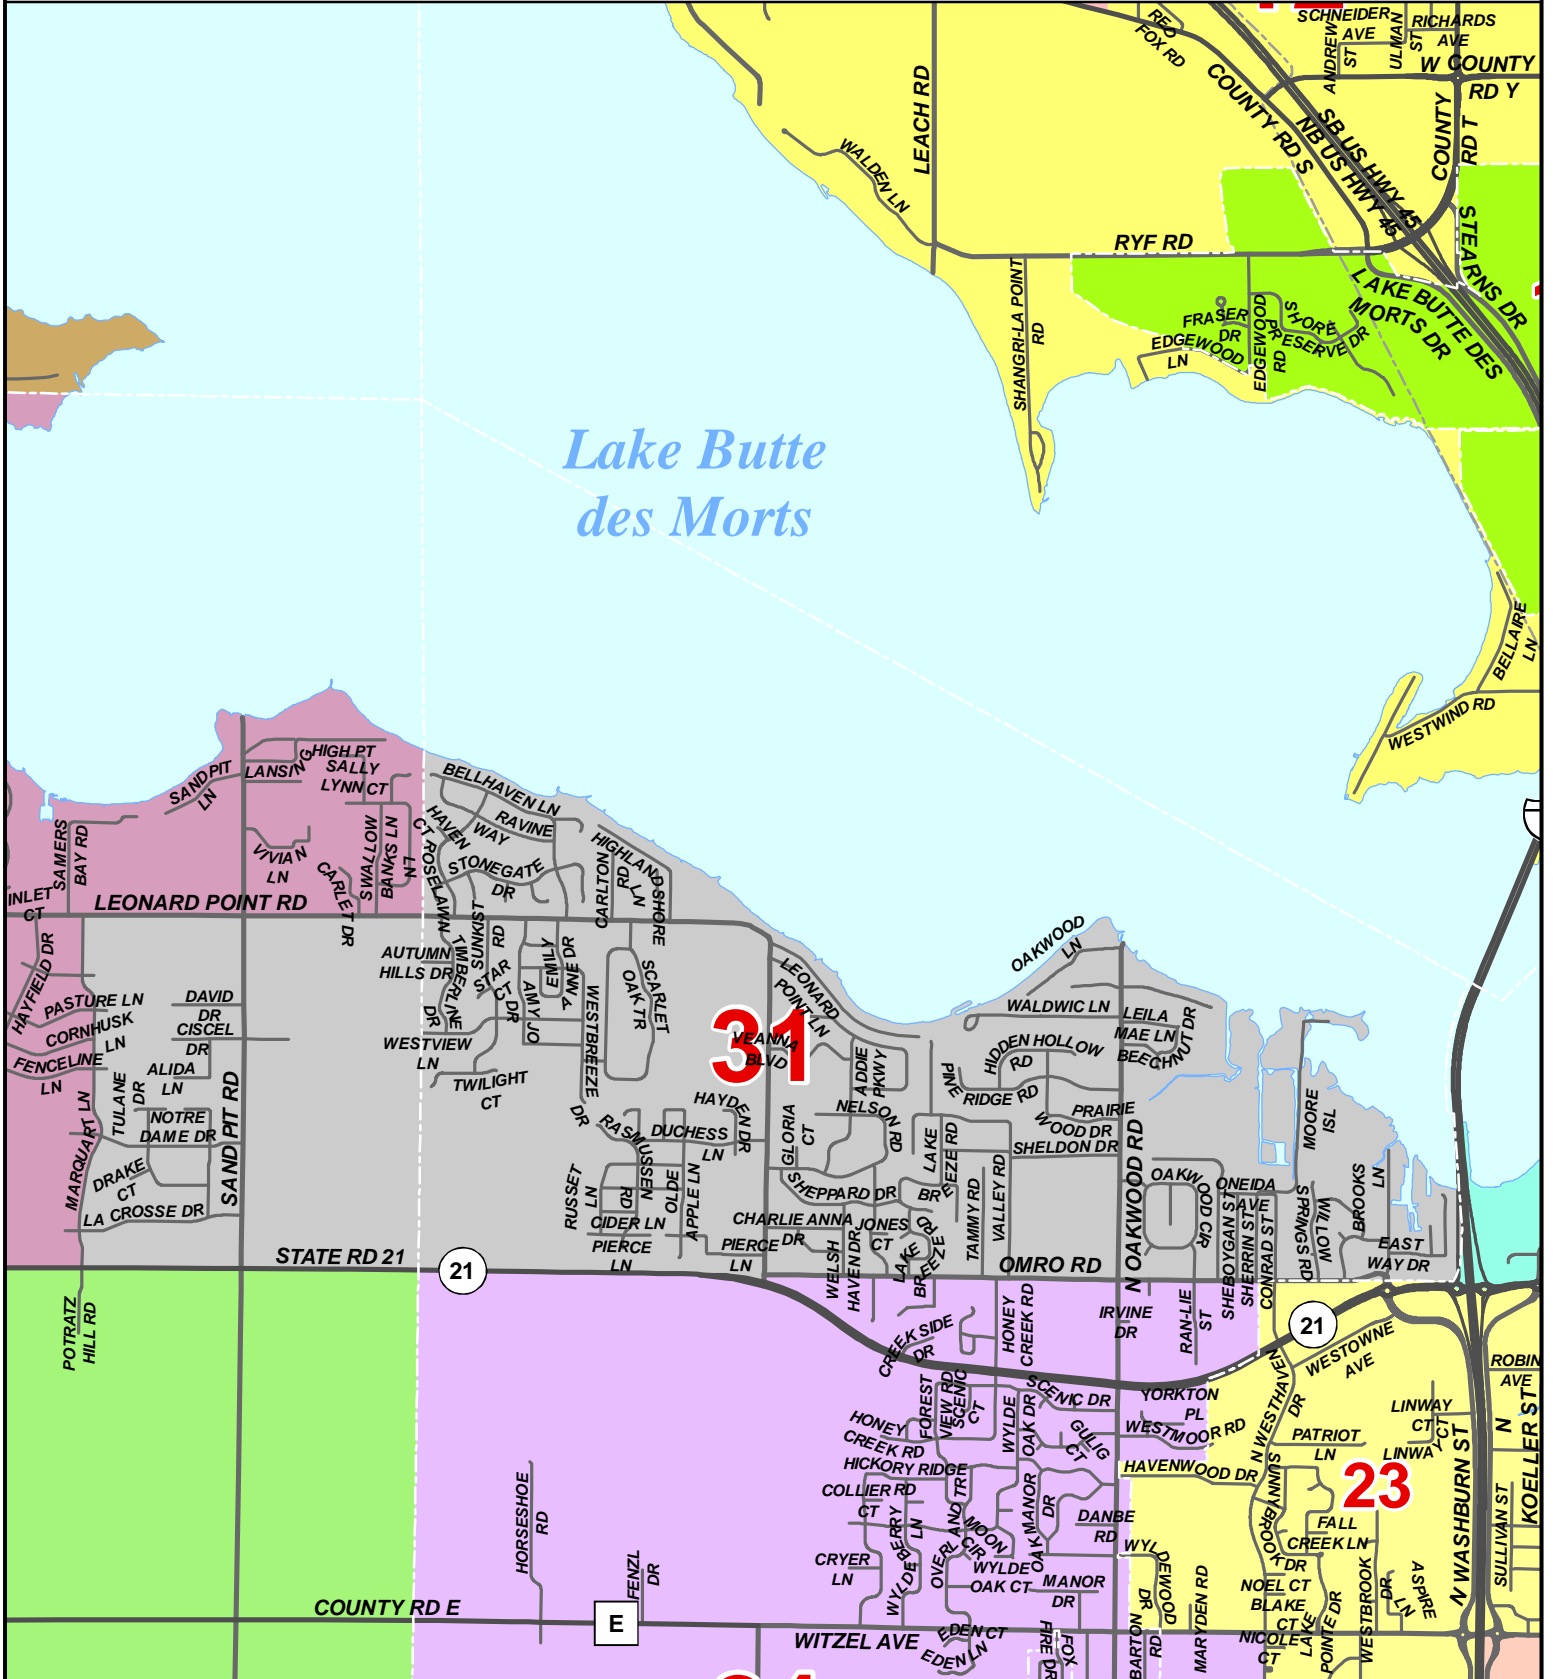

Winnebago County Supervisory District Plan

District 31

Final Plan adopted by Winnebago County Board Nov. 16, 2021

* Plan first applies to Spring 2022 election. *

Scale: 1 inch = 2,900 feet