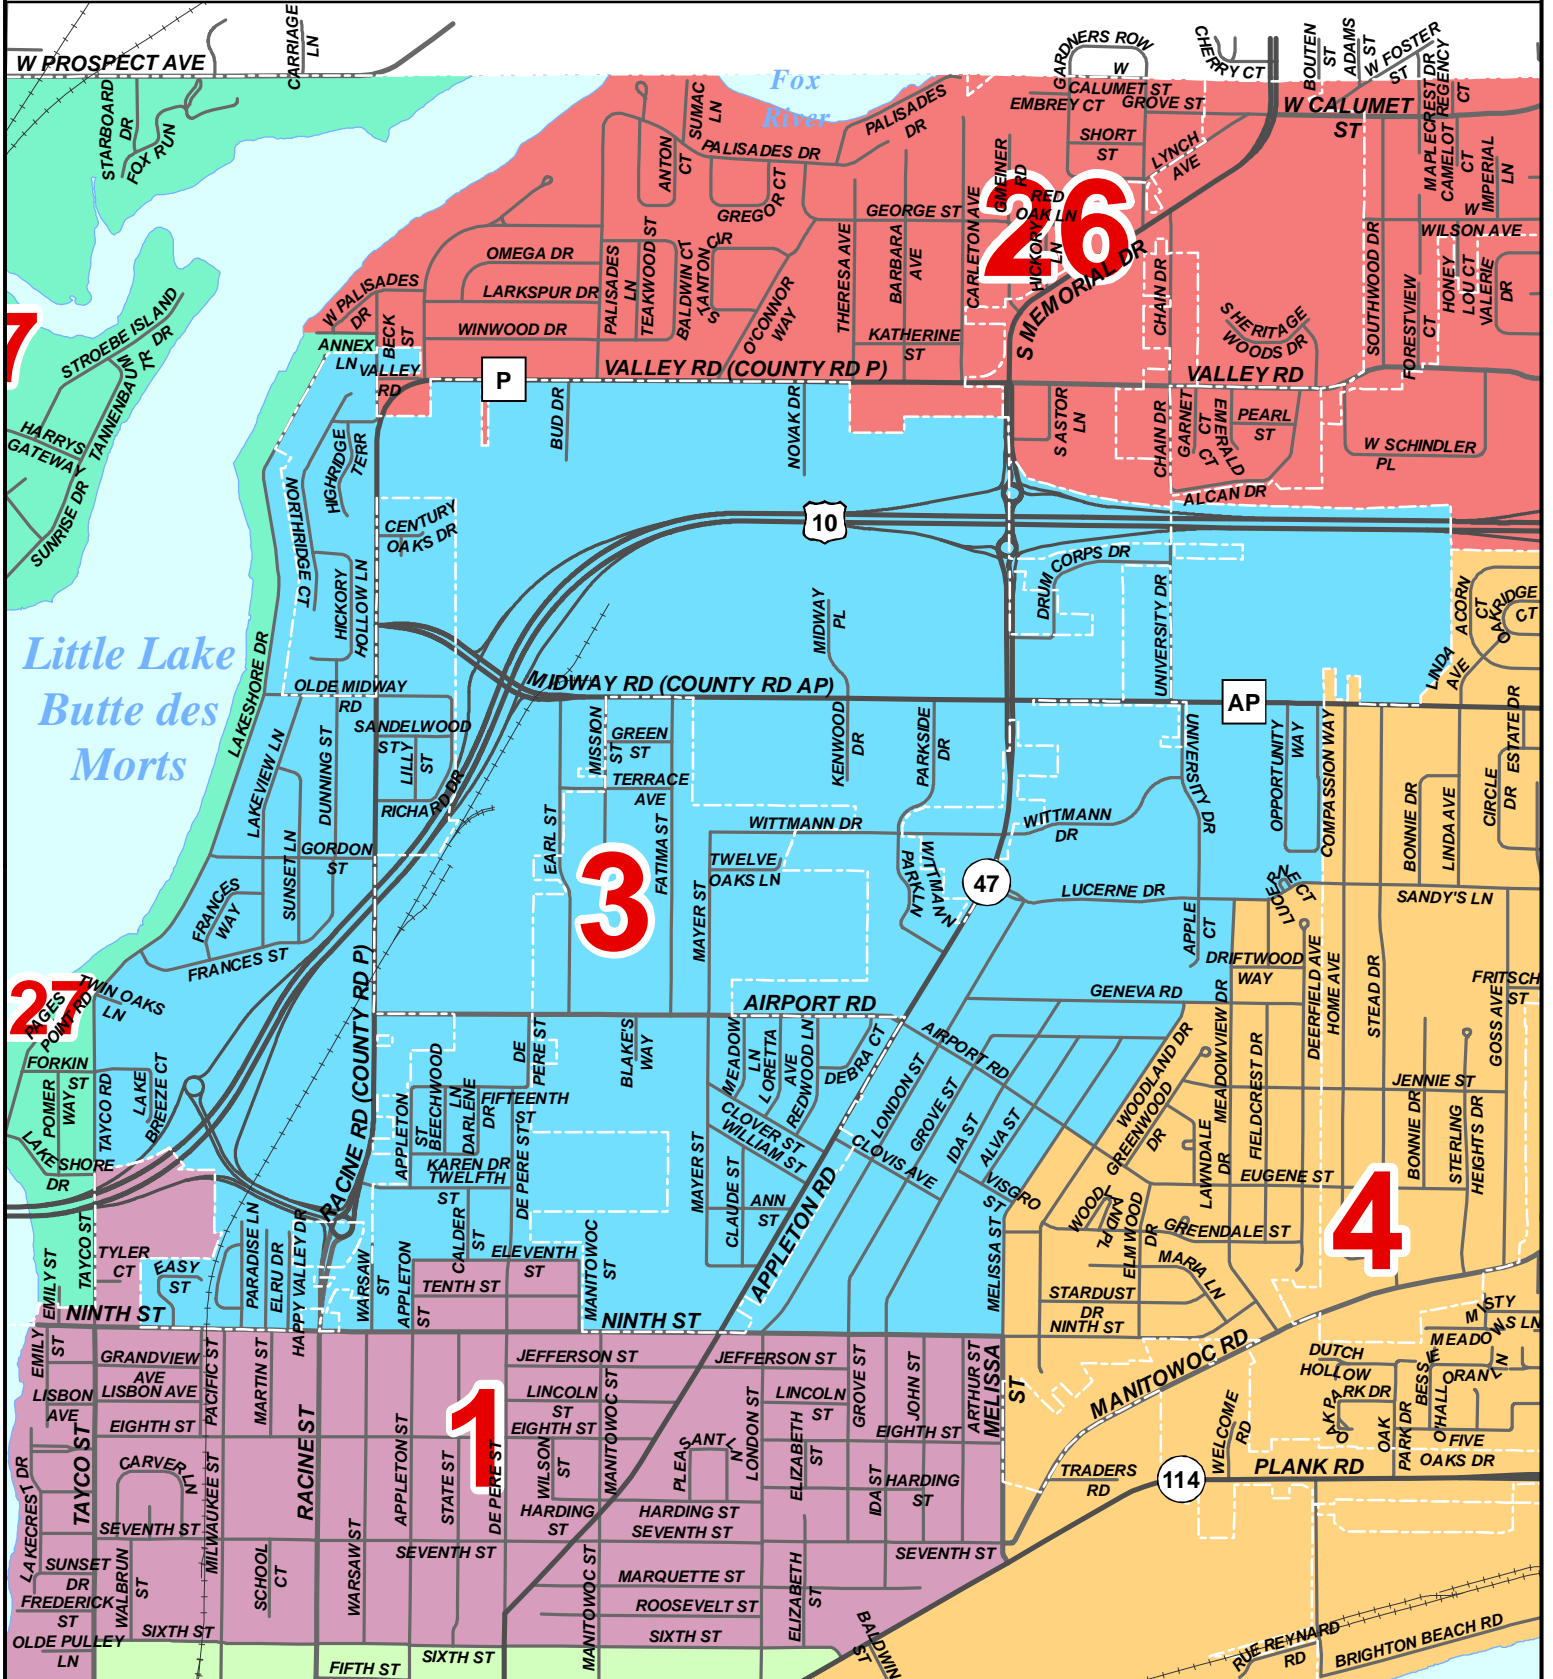

Winnebago County Supervisory District Plan

District 3

Final Plan adopted by Winnebago County Board Nov. 16, 2021

* Plan first applies to Spring 2022 election. *

Scale: 1 inch = 1,600 feet