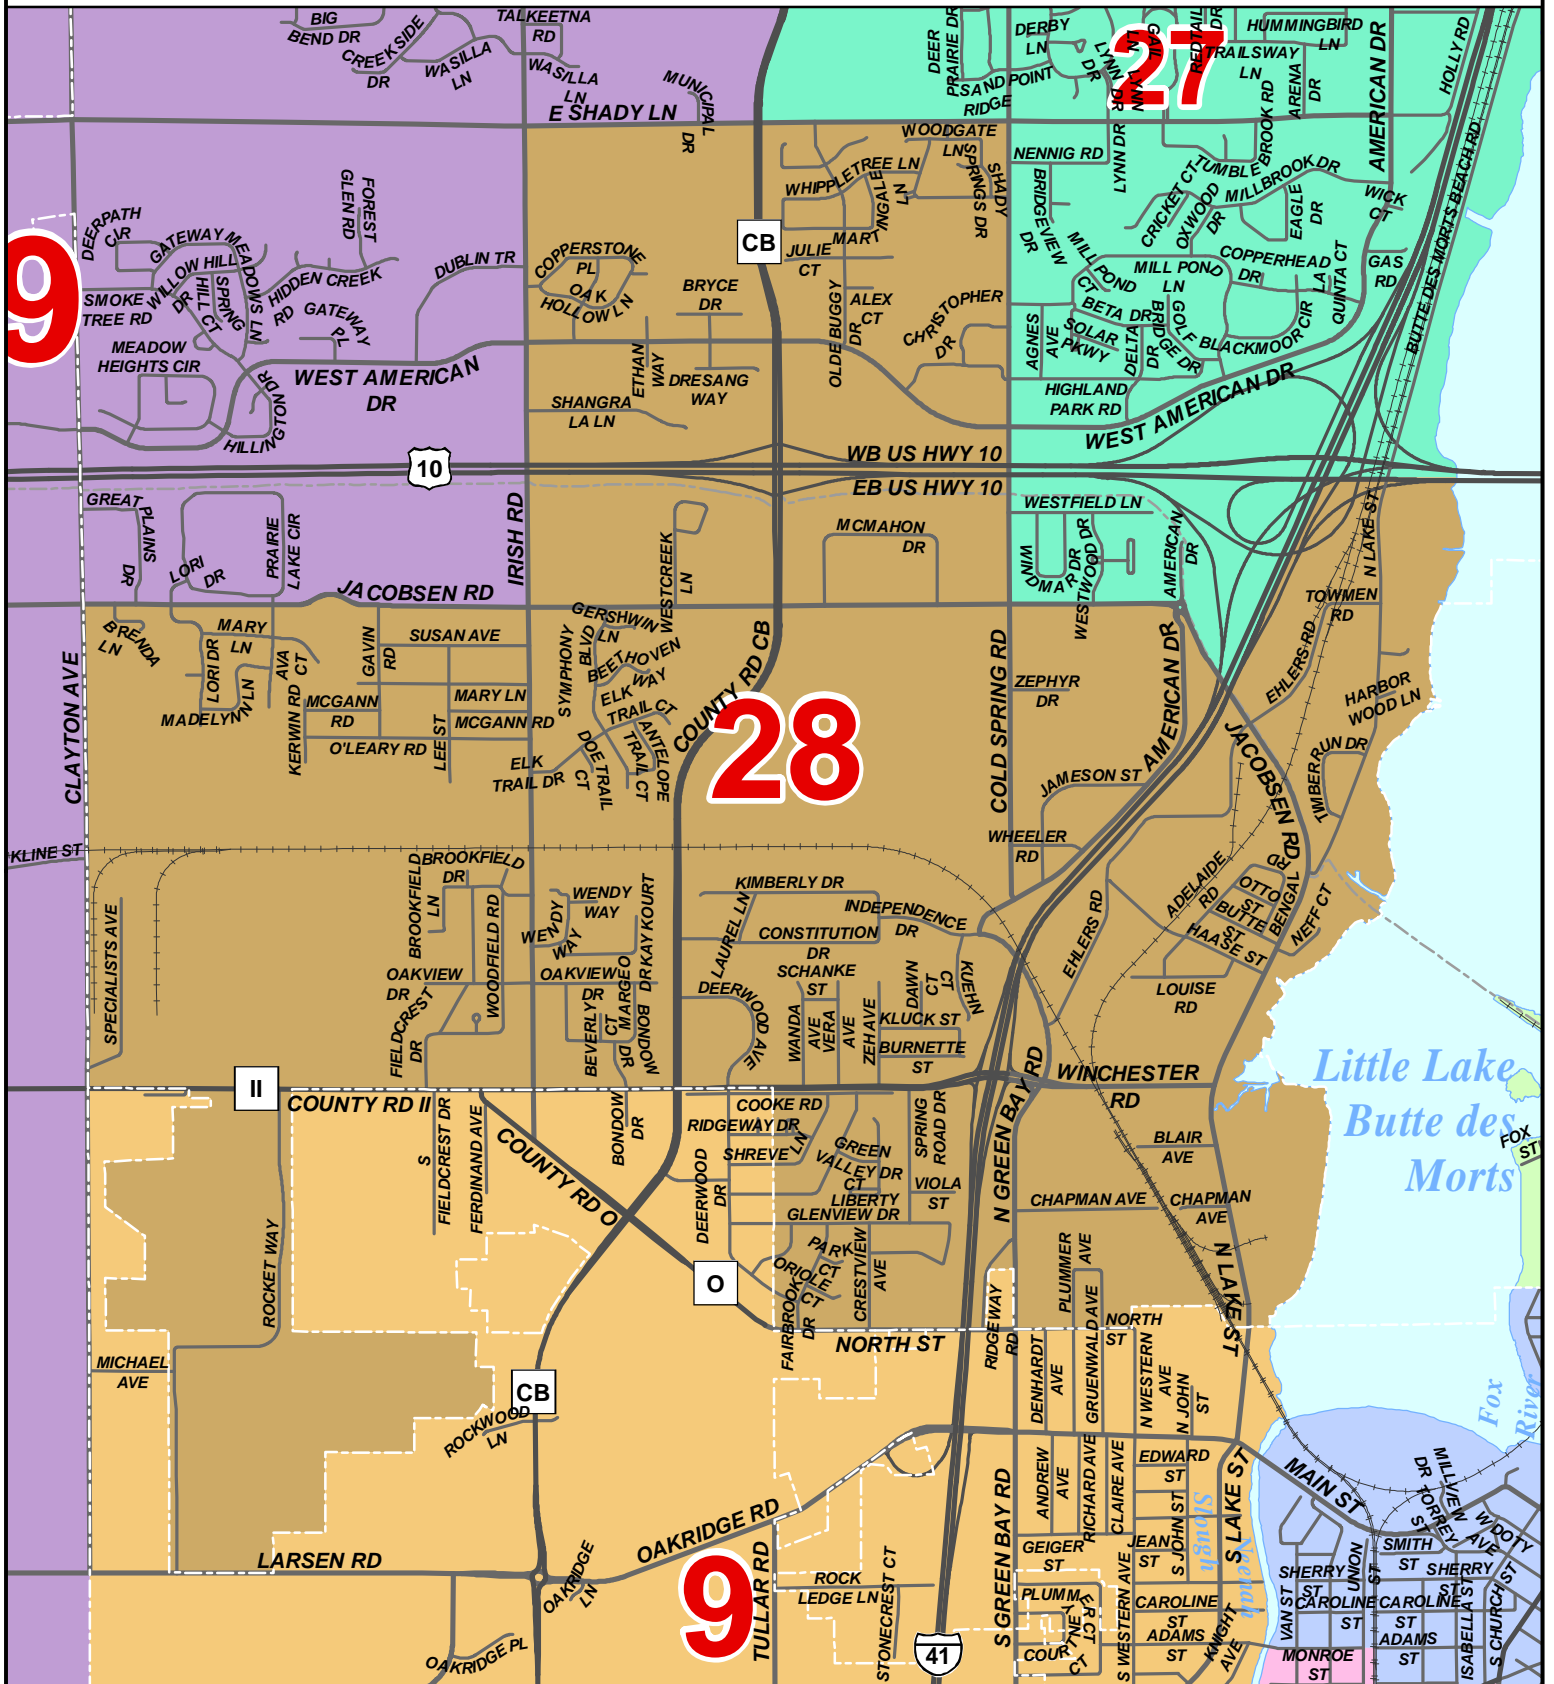

Winnebago County Supervisory District Plan

District 28

Final Plan adopted by Winnebago County Board Nov. 16, 2021

* Plan first applies to Spring 2022 election. *

Scale: 1 inch = 2,100 feet