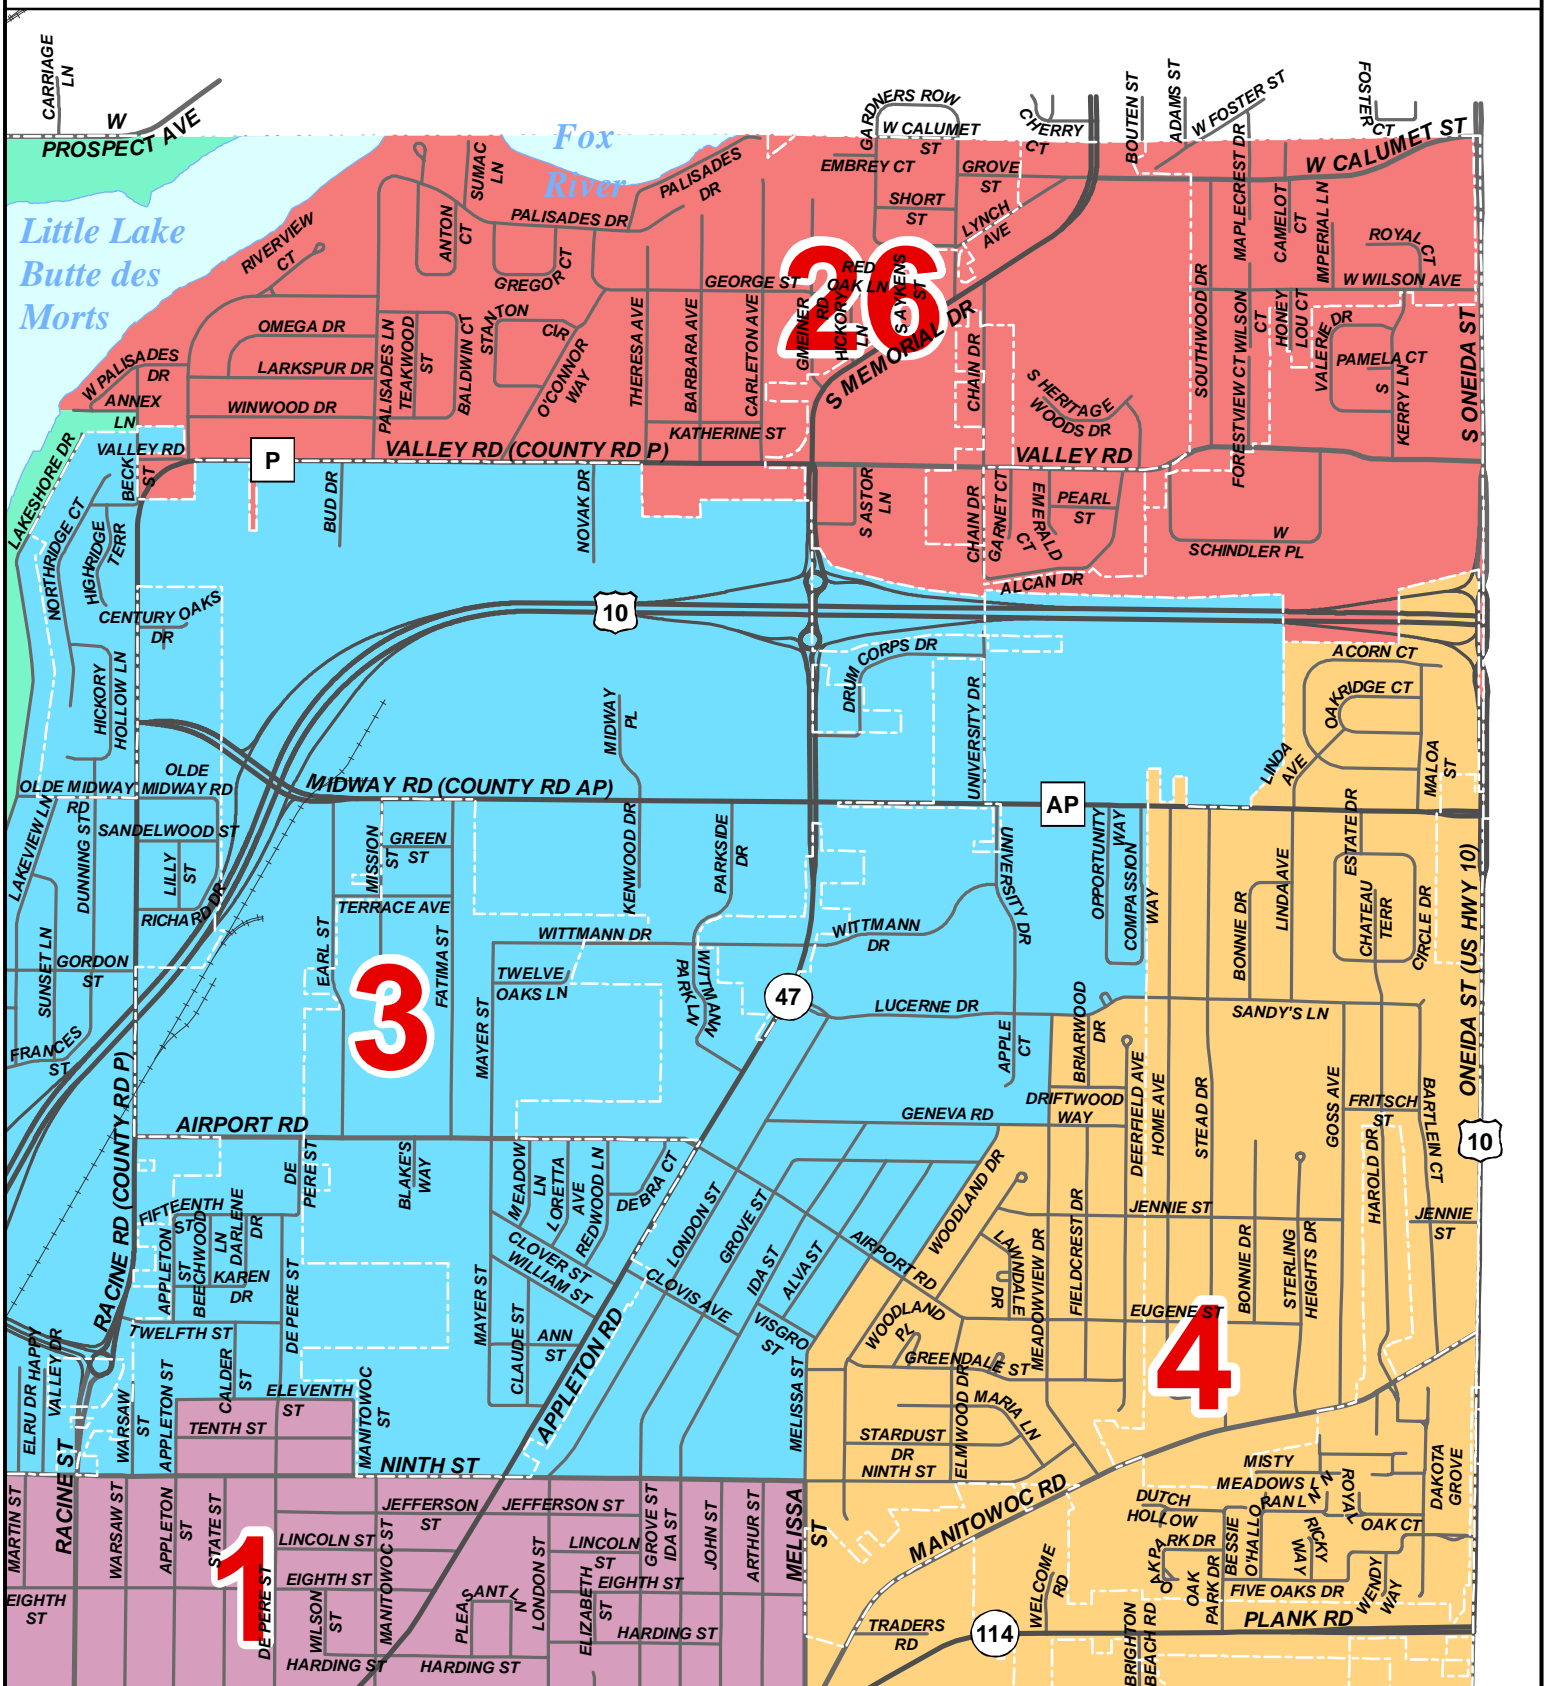

Winnebago County Supervisory District Plan

District 26

Final Plan adopted by Winnebago County Board Nov. 16, 2021

* Plan first applies to Spring 2022 election. *

Scale: 1 inch = 1,500 feet