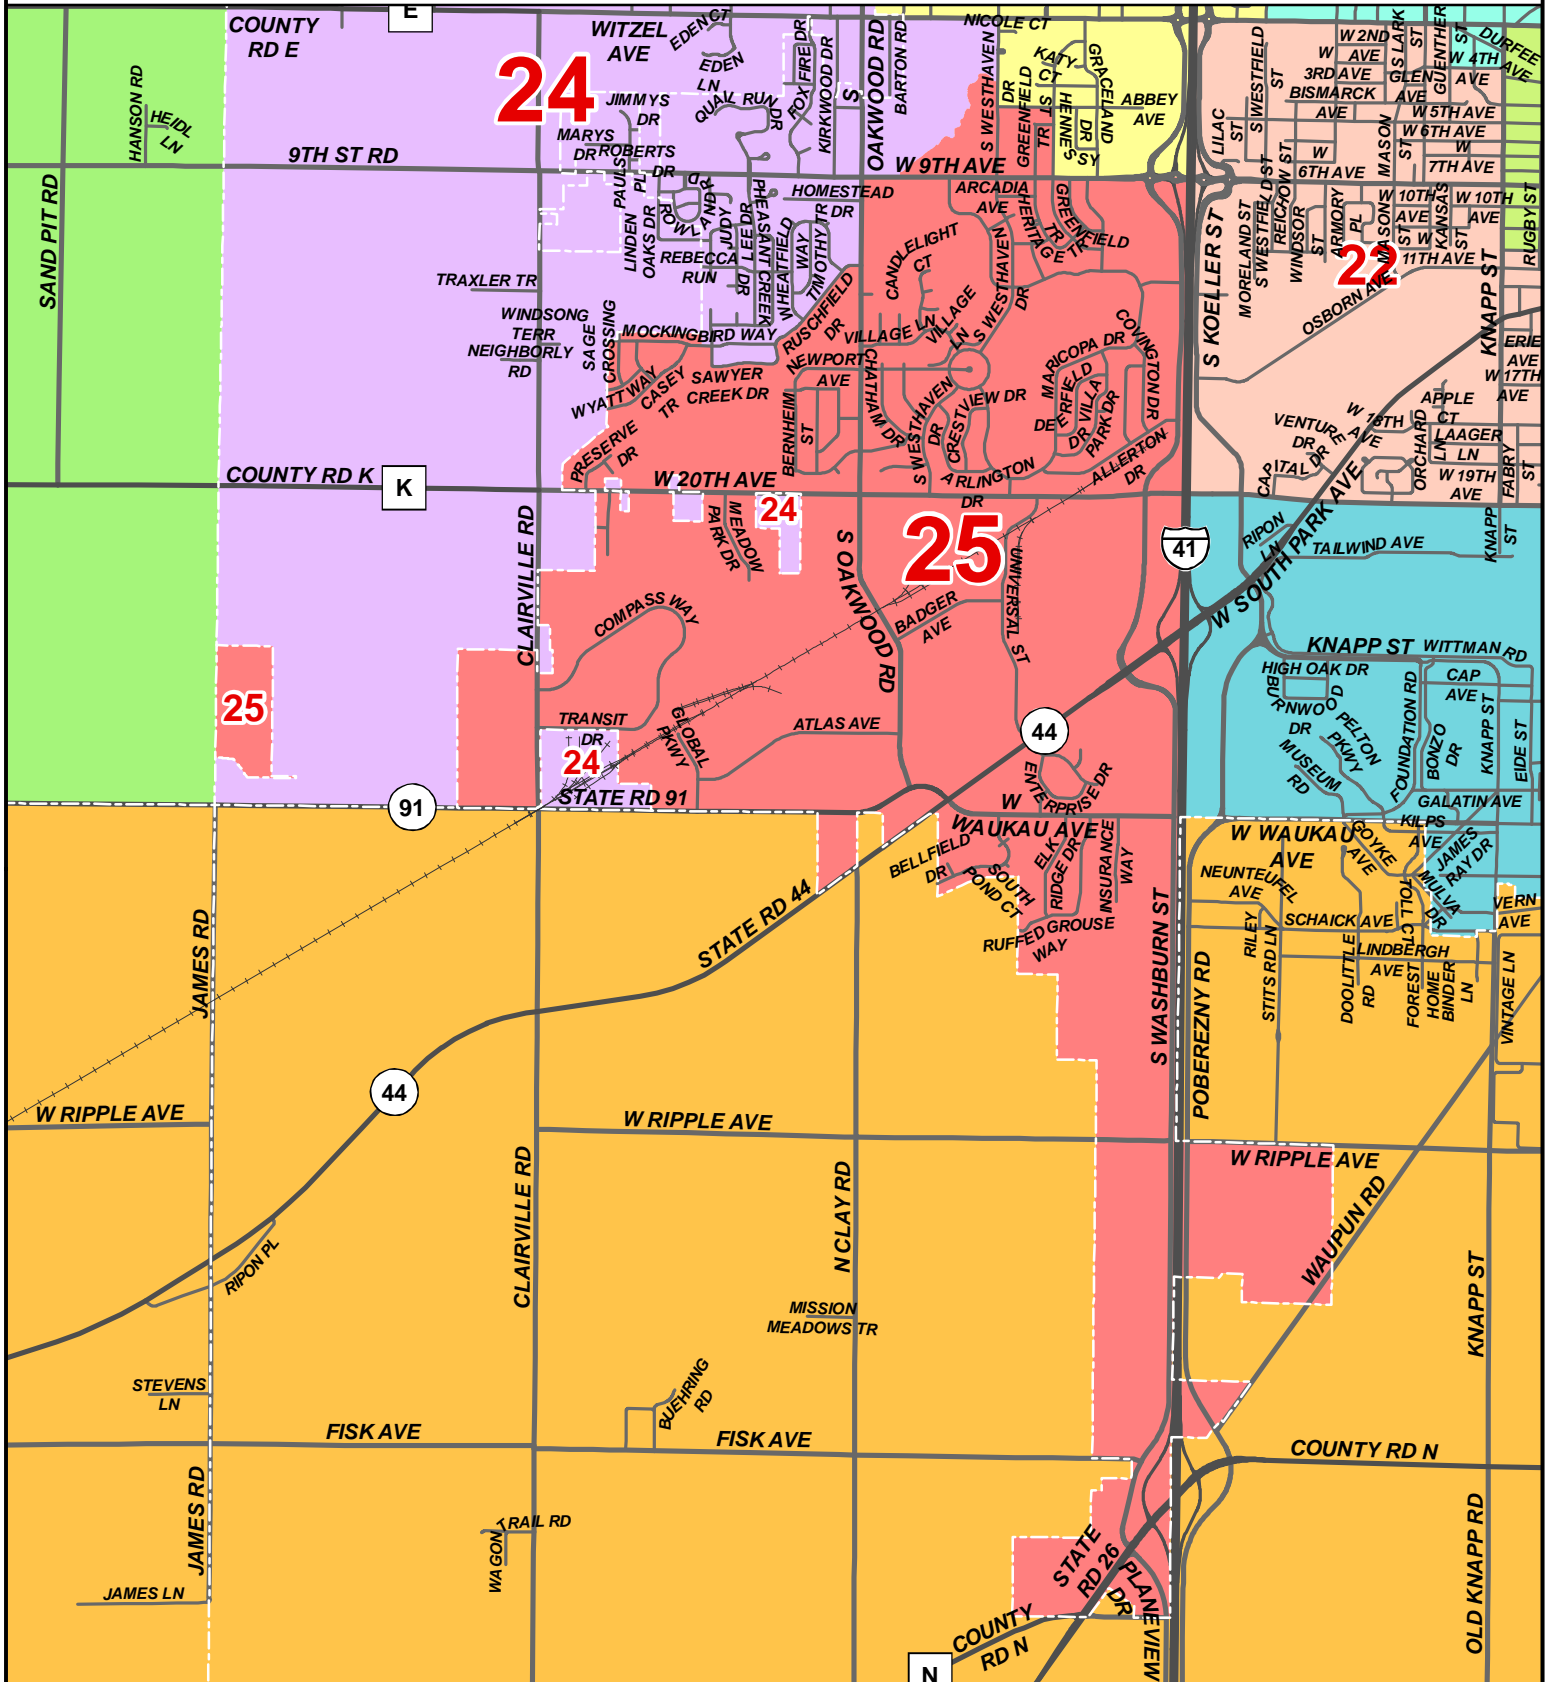

Winnebago County Supervisory District Plan

District 25

Final Plan adopted by Winnebago County Board Nov. 16, 2021

* Plan first applies to Spring 2022 election. *

Scale: 1 inch = 3,200 feet