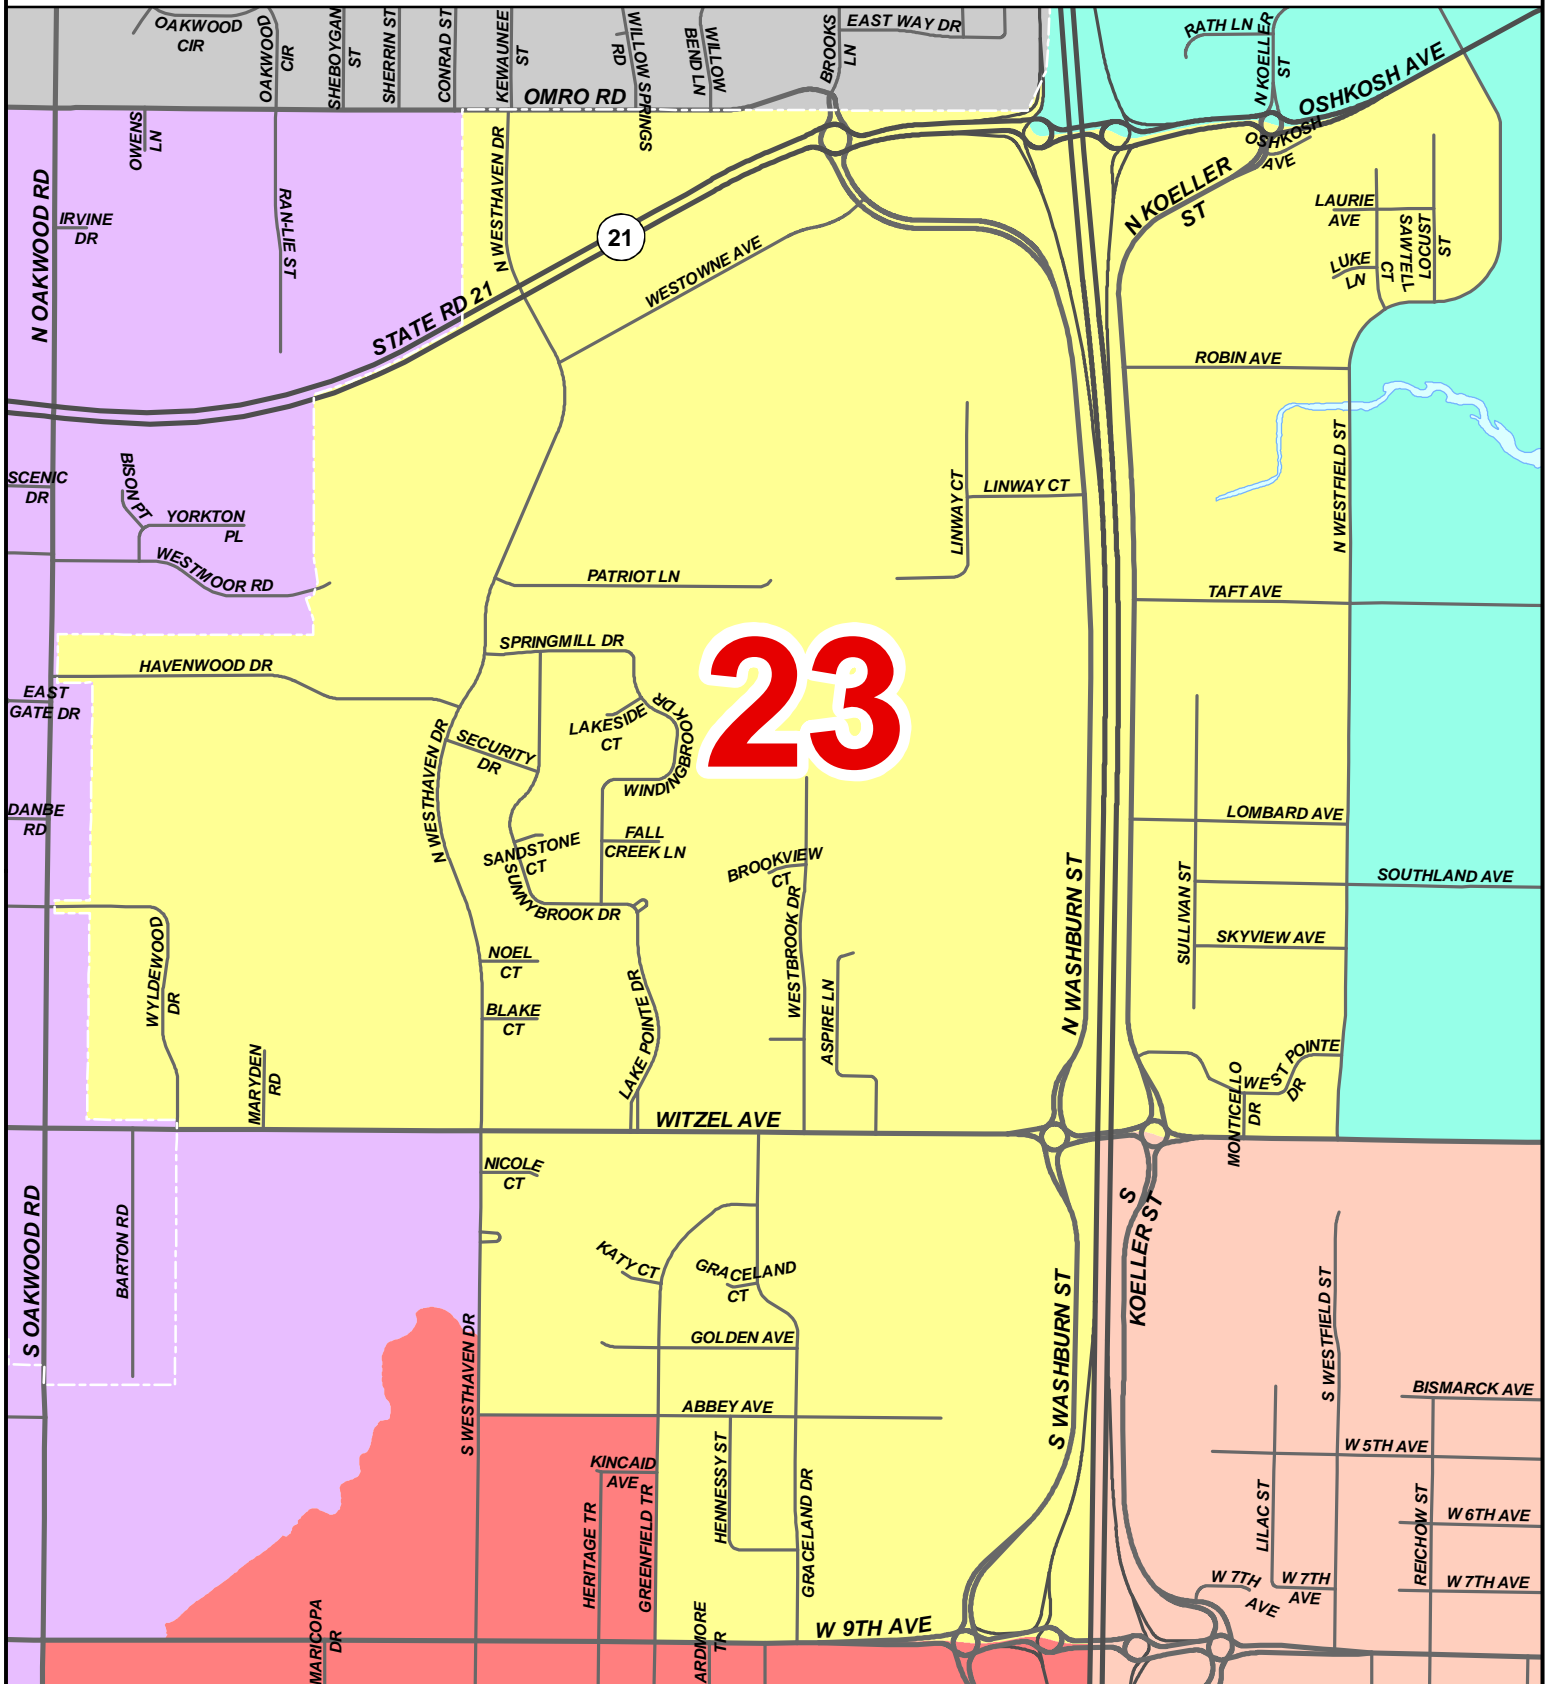

Winnebago County Supervisory District Plan

District 23

Final Plan adopted by Winnebago County Board Nov. 16, 2021

* Plan first applies to Spring 2022 election. *

Scale: 1 inch = 1,000 feet

W.I.N.G.S. Disclaimer
This data was created for use by the Winnebago County Geographic Information System Project. Any other use/application of this information is the responsibility of the user and such use/application is at their own risk. Winnebago County disclaims all liability regarding fitness of the information for any use other than Winnebago County business.
Data for this map copyrighted December 31, 2006