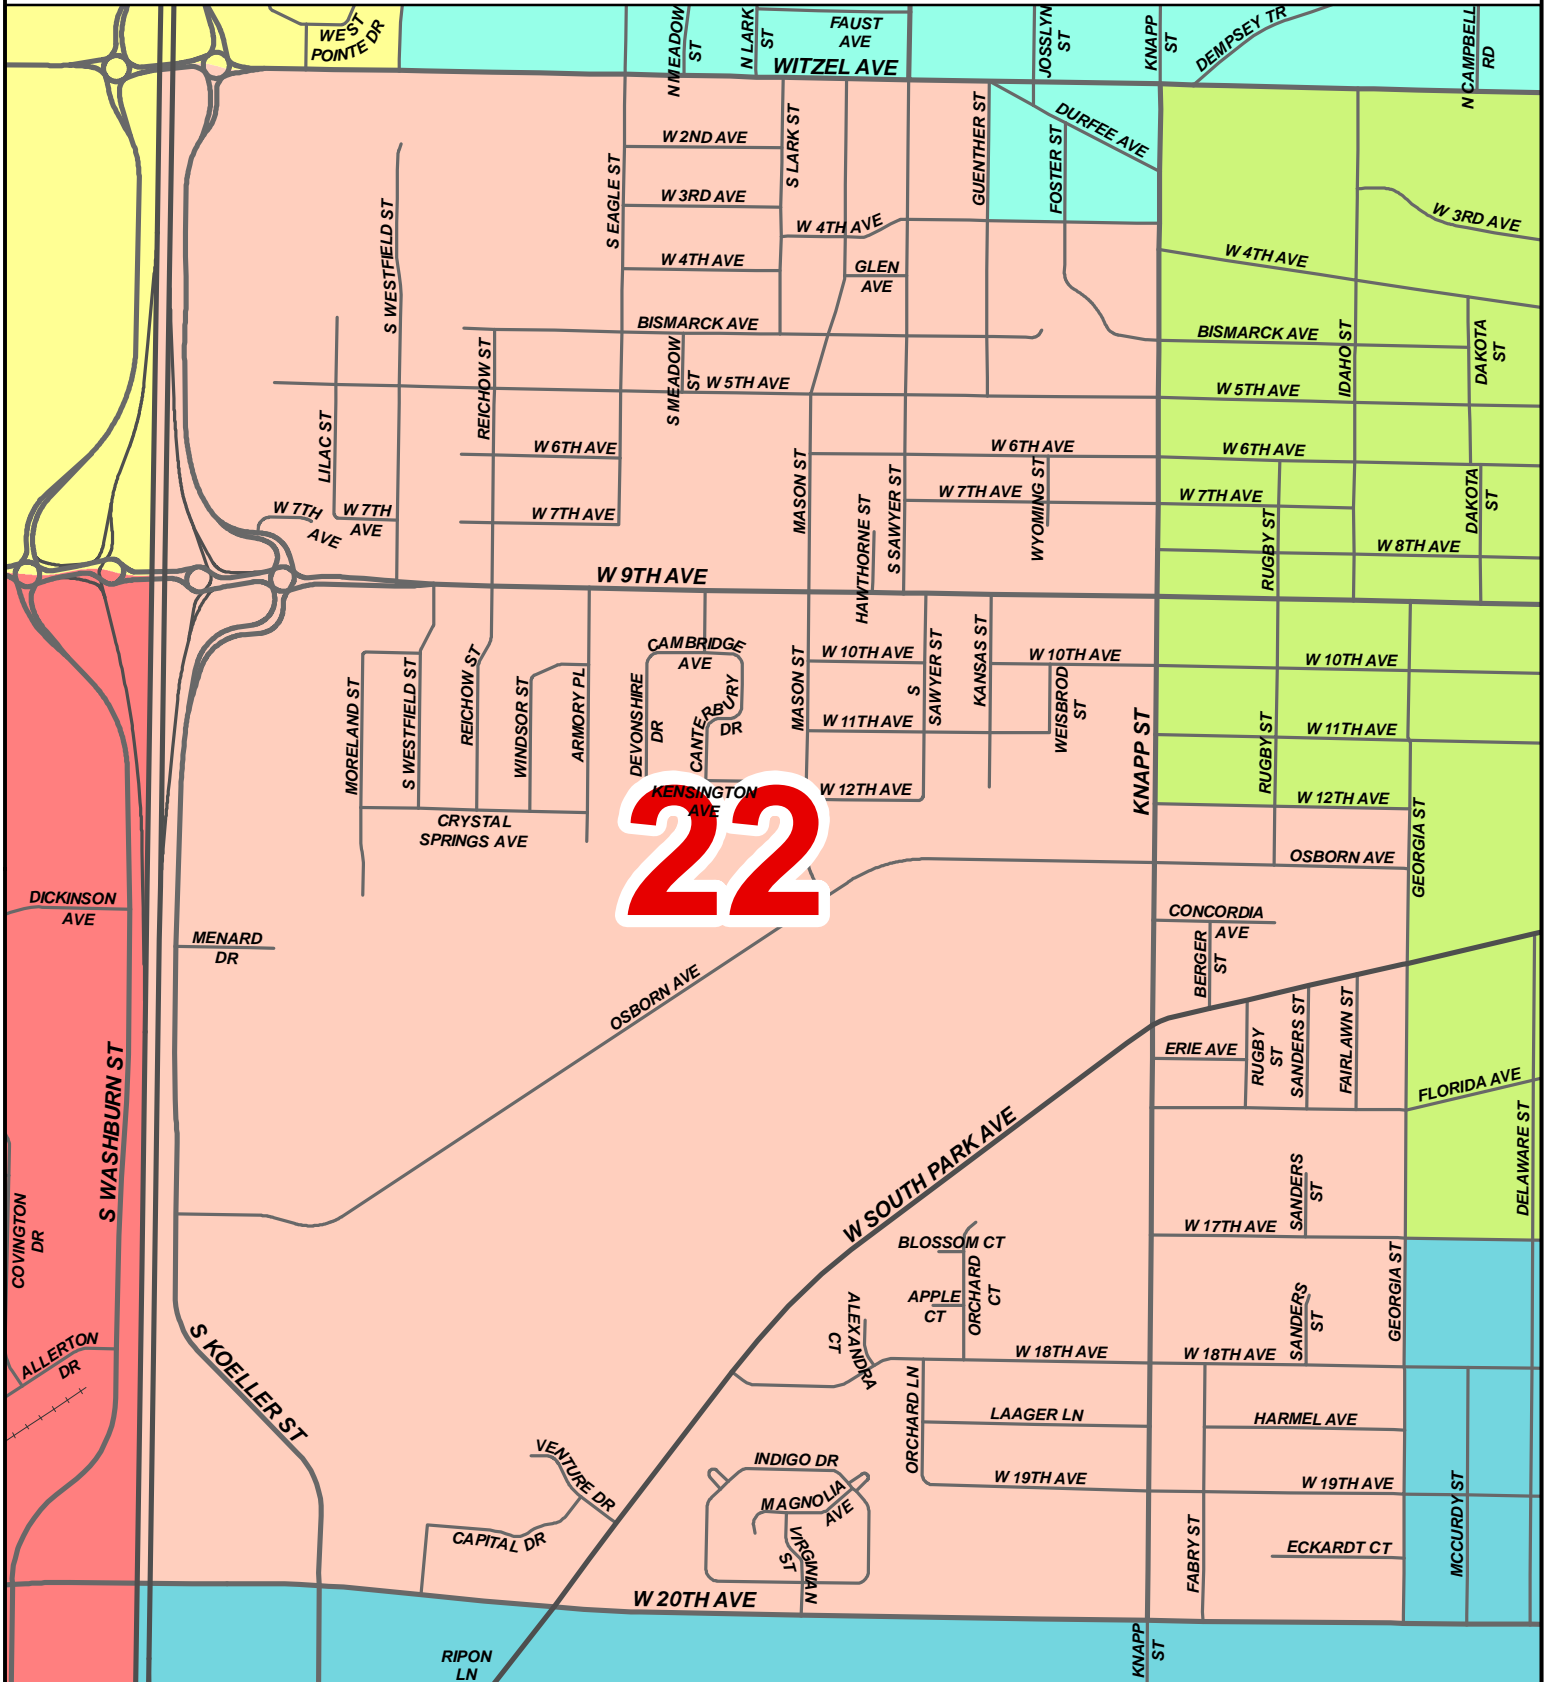

# Winnebago County Supervisory District Plan

## District 22

22

Final Plan adopted by Winnebago County Board Nov. 16, 2021

\* Plan first applies to Spring 2022 election. \*

Scale: 1 inch = 1,000 feet

**W.I.N.G.S. Disclaimer**  
 This data was created for use by the Winnebago County Geographic Information System Project. Any other use/application of this information is the responsibility of the user and such use/application is at their own risk. Winnebago County disclaims all liability regarding fitness of the information for any use other than Winnebago County business.  
 \*Data for this map copyrighted December 31, 2006\*