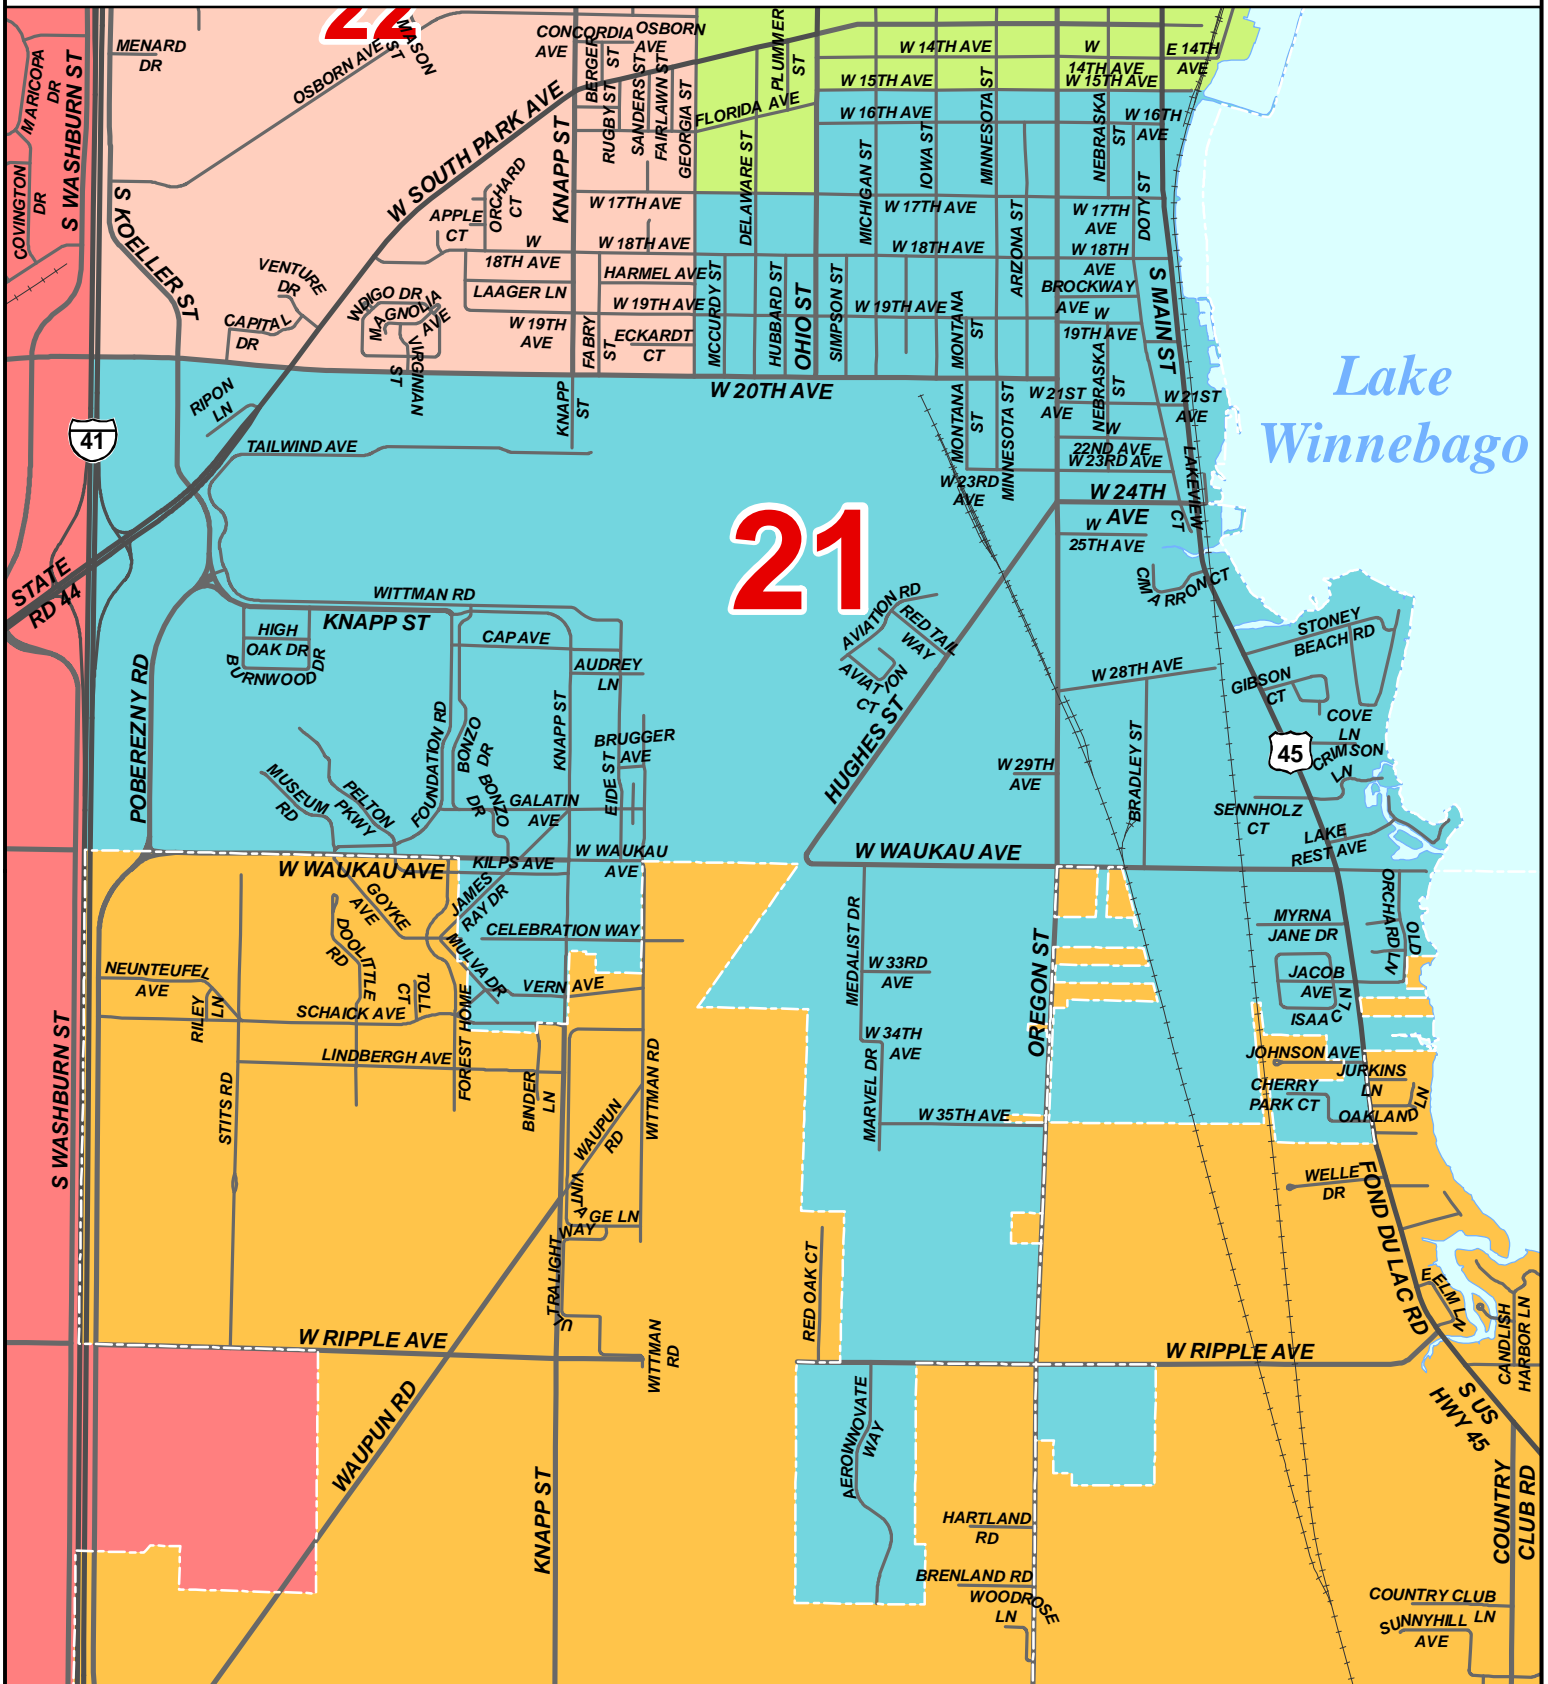

Winnebago County Supervisory District Plan

District 21

Final Plan adopted by Winnebago County Board Nov. 16, 2021

* Plan first applies to Spring 2022 election. *

Scale: 1 inch = 2,100 feet