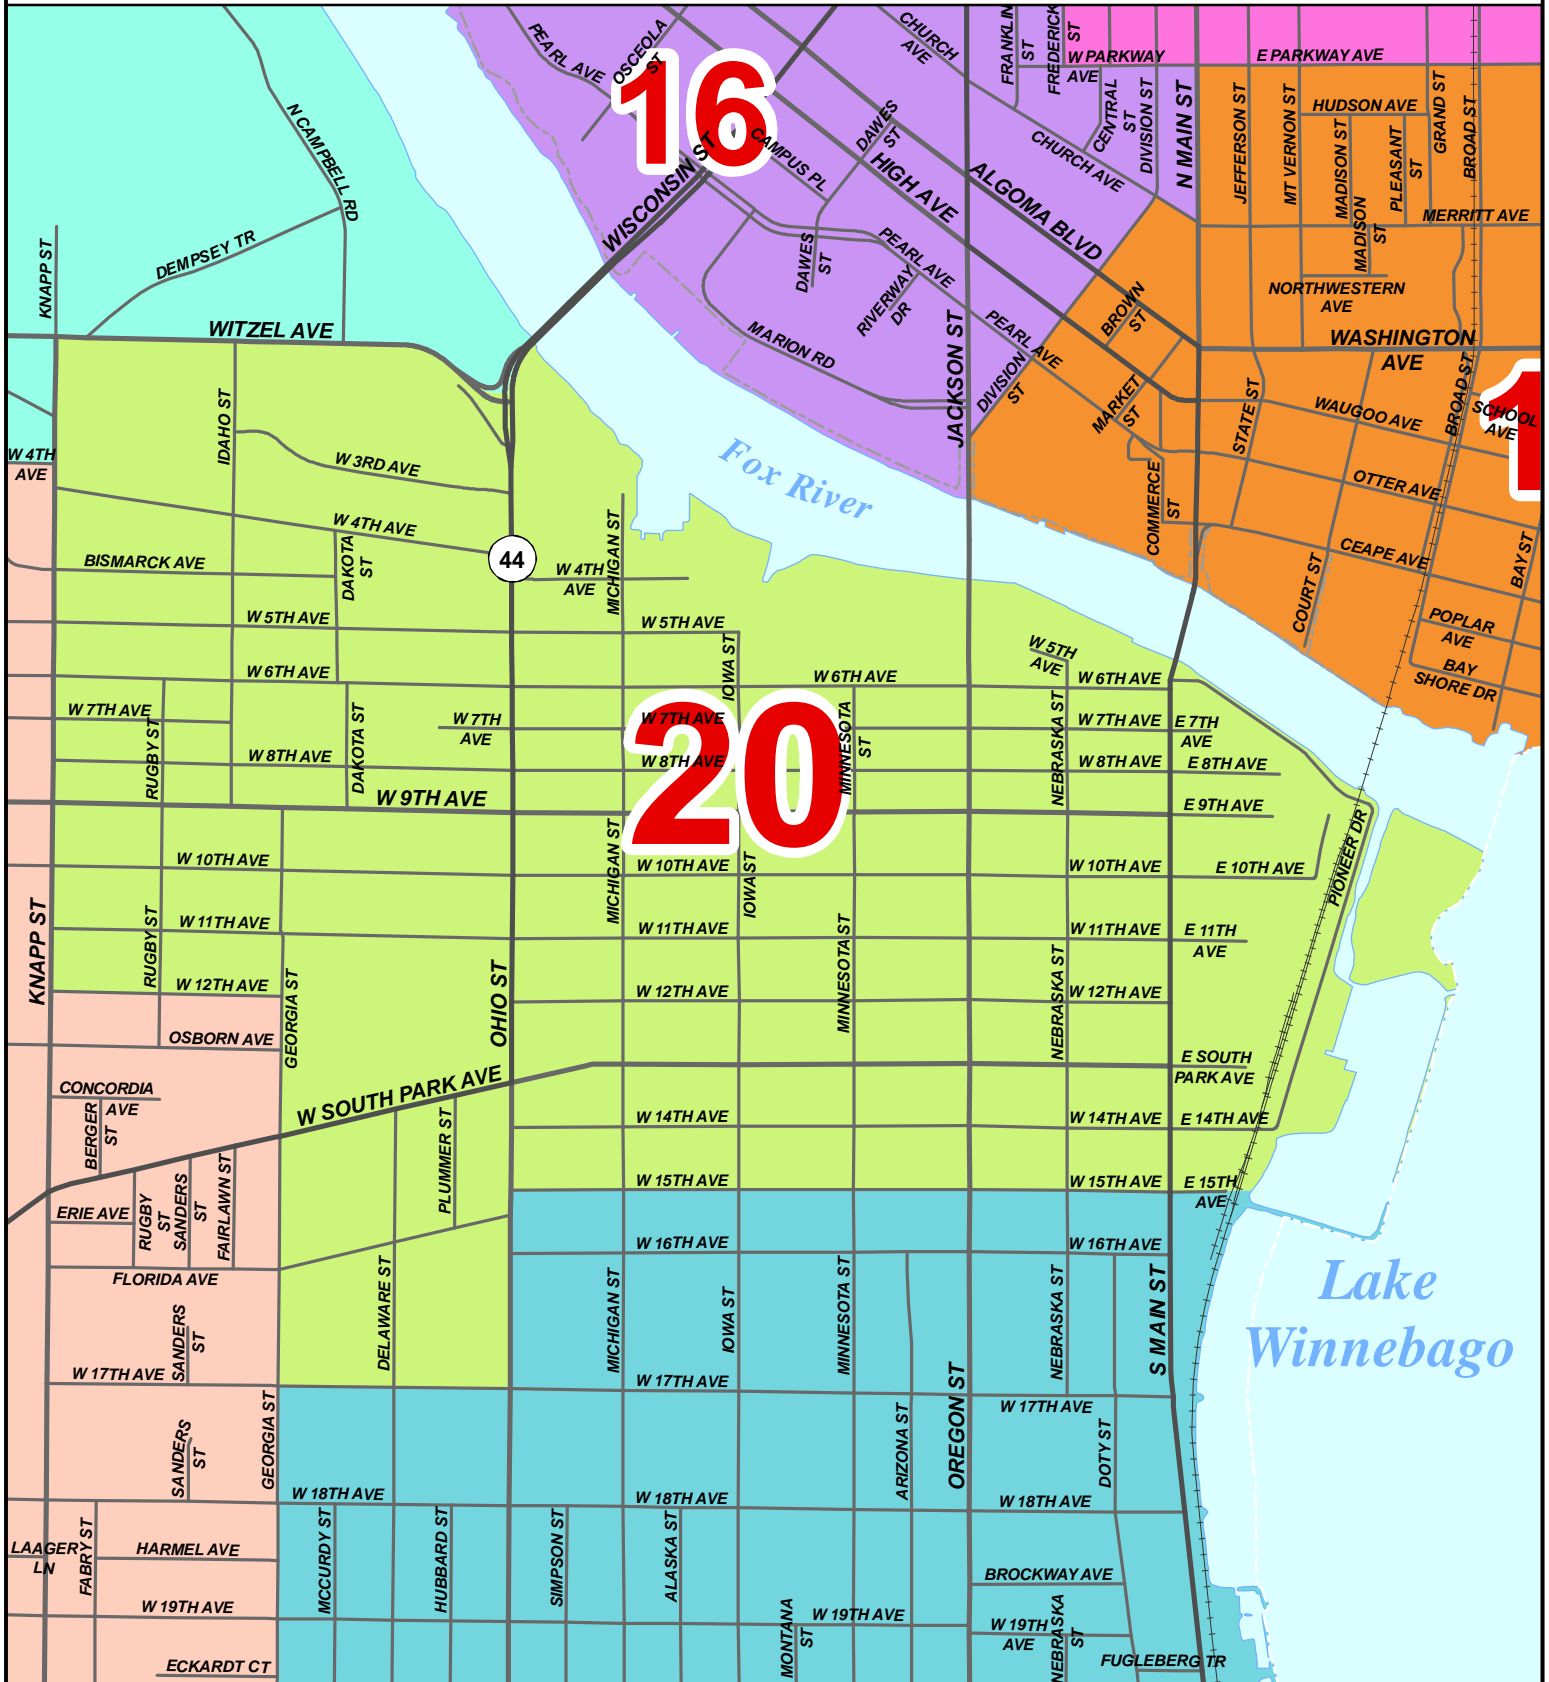

Winnebago County Supervisory District Plan

District 20

Final Plan adopted by Winnebago County Board Nov. 16, 2021

* Plan first applies to Spring 2022 election. *

Scale: 1 inch = 1,100 feet

W.I.N.G.S. Disclaimer
 This data was created for use by the Winnebago County Geographic Information System Project. Any other use/application of this information is the responsibility of the user and such use/application is at their own risk. Winnebago County disclaims all liability regarding fitness of the information for any use other than Winnebago County business.
 Data for this map copyrighted December 31, 2006