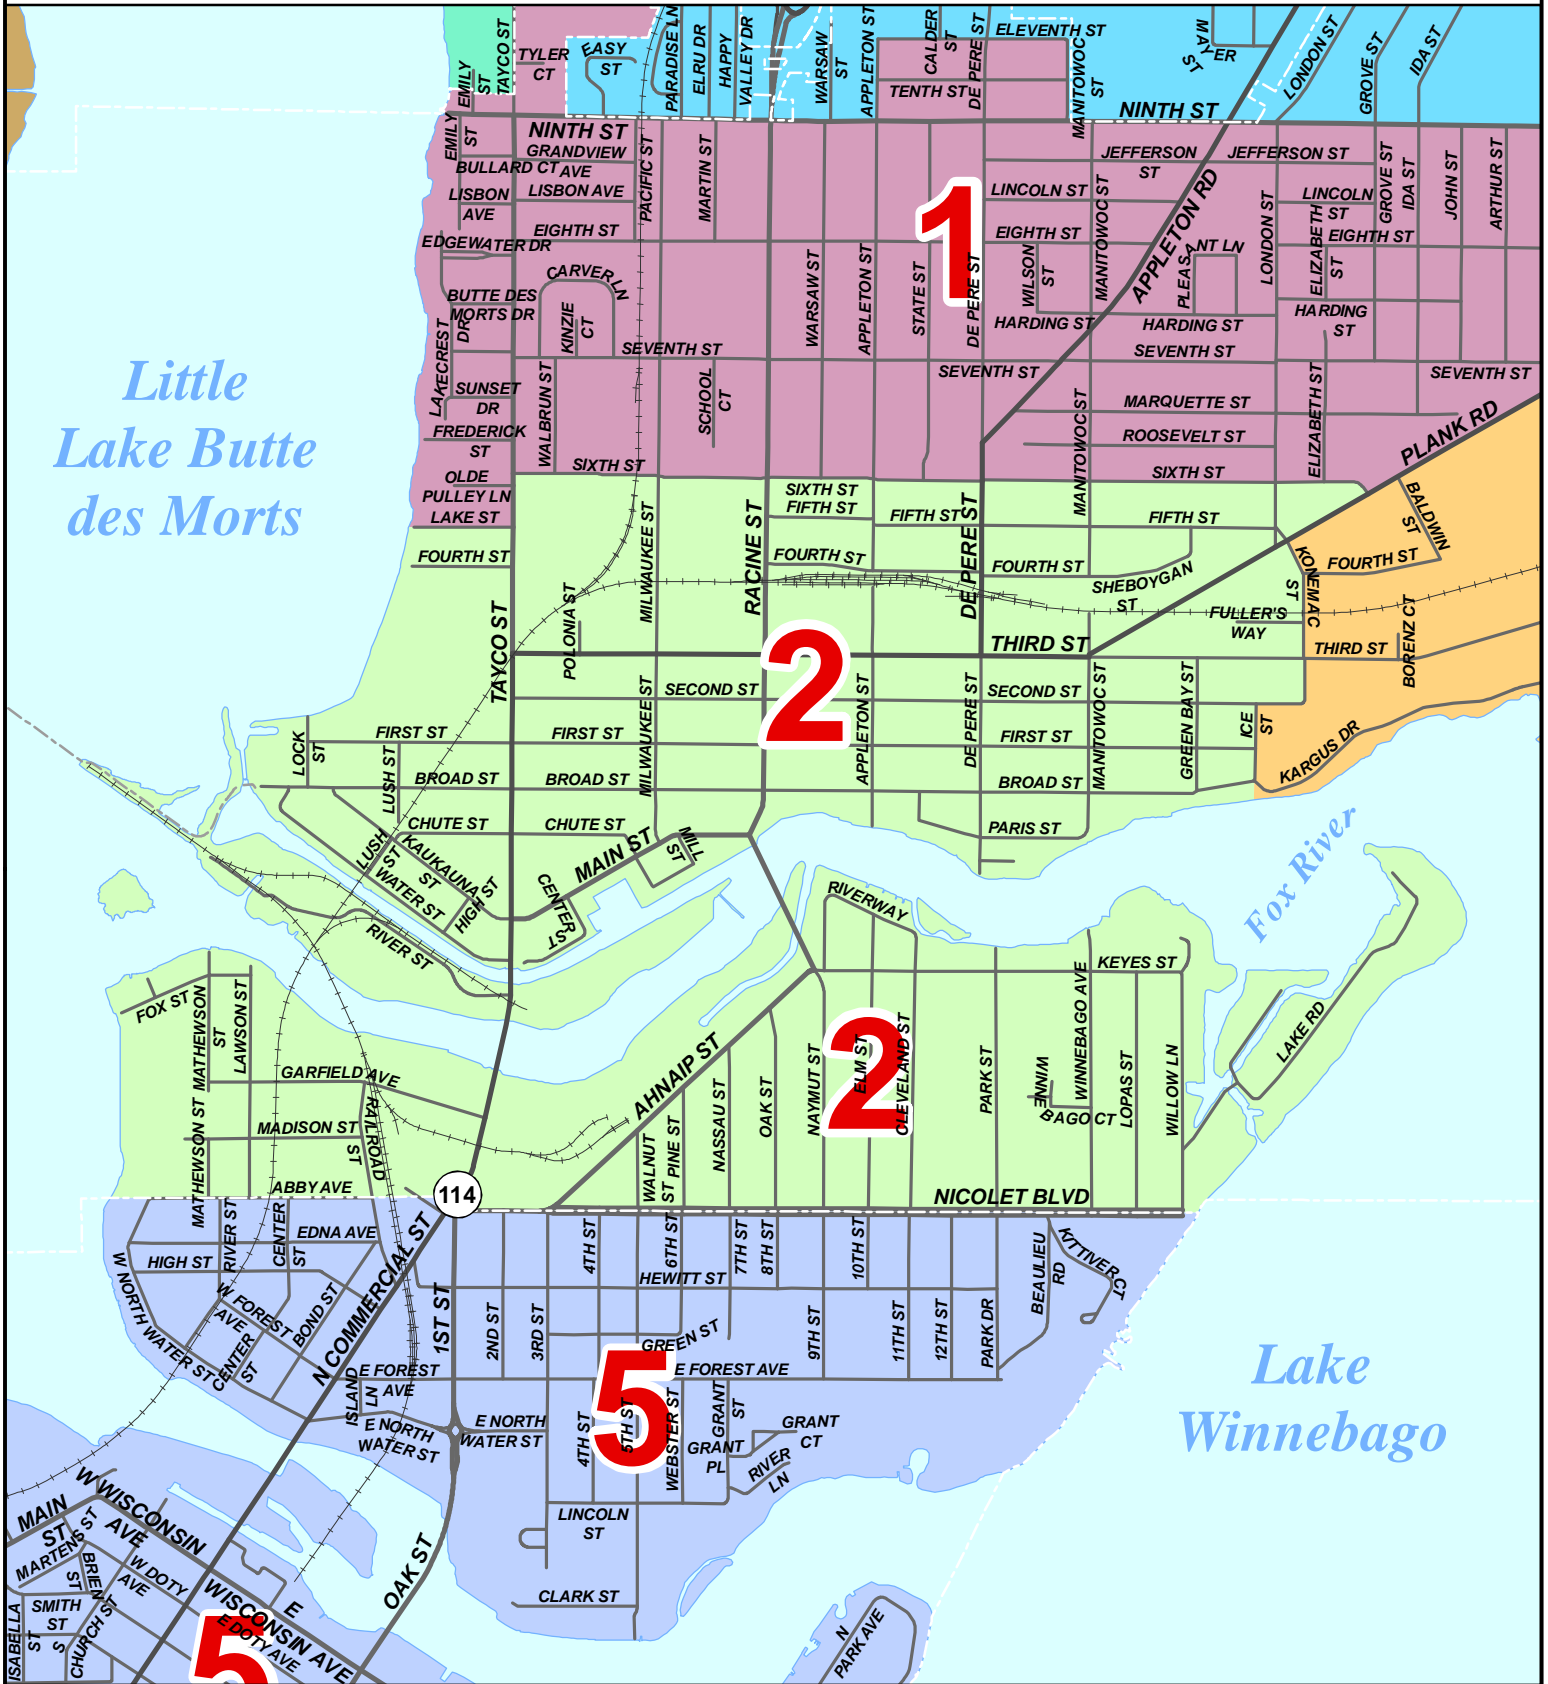

Winnebago County Supervisory District Plan

District 2

Final Plan adopted by Winnebago County Board Nov. 16, 2021

* Plan first applies to Spring 2022 election. *

Scale: 1 inch = 1,400 feet

W.I.N.G.S. Disclaimer