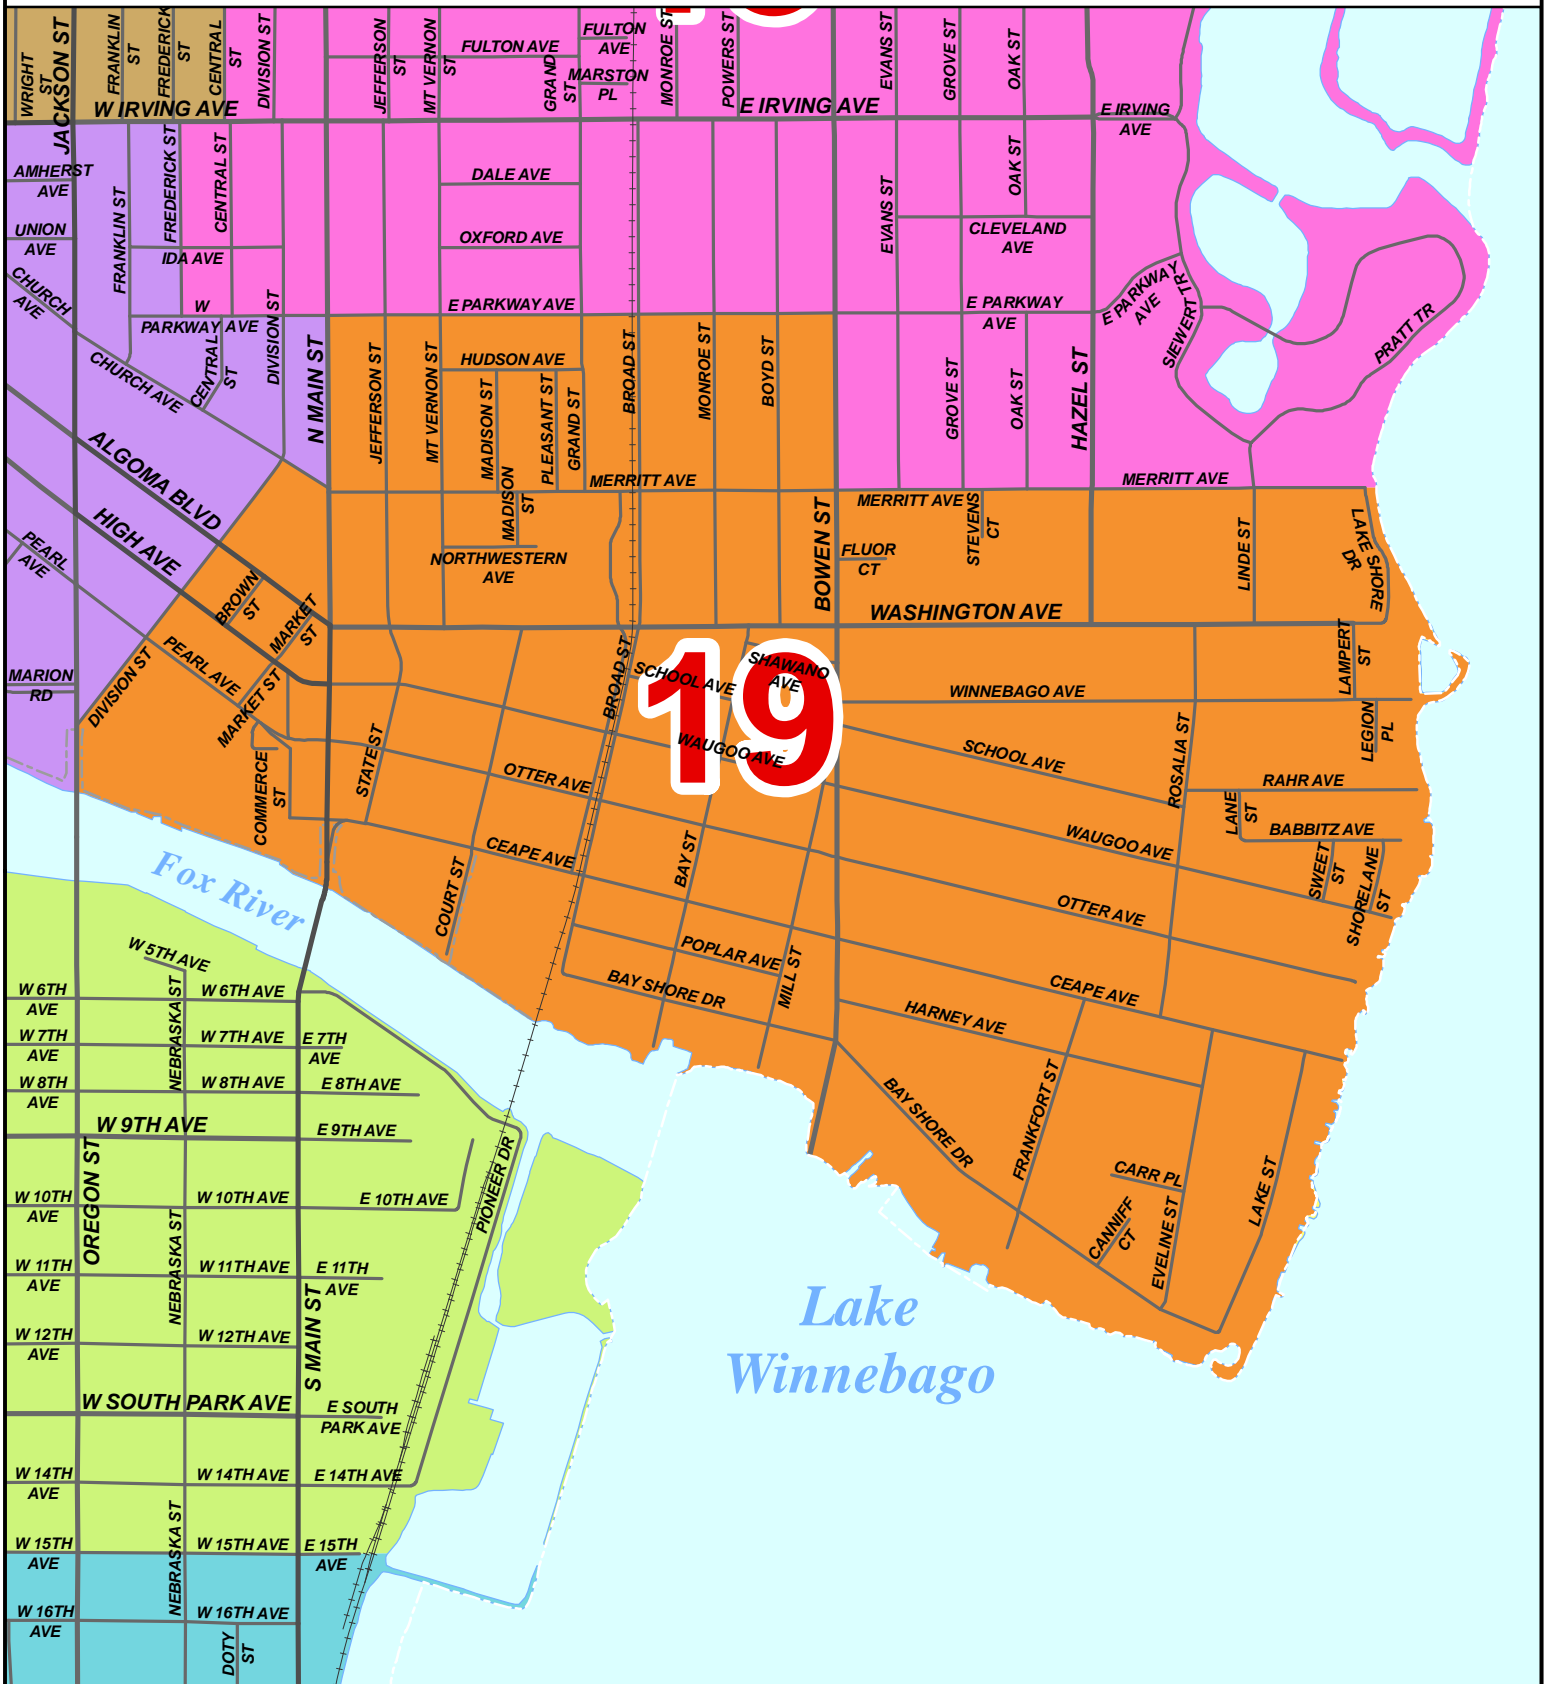

Winnebago County Supervisory District Plan

District 19

Final Plan adopted by Winnebago County Board Nov. 16, 2021

* Plan first applies to Spring 2022 election. *

Scale: 1 inch = 1,000 feet

W.I.N.G.S. Disclaimer