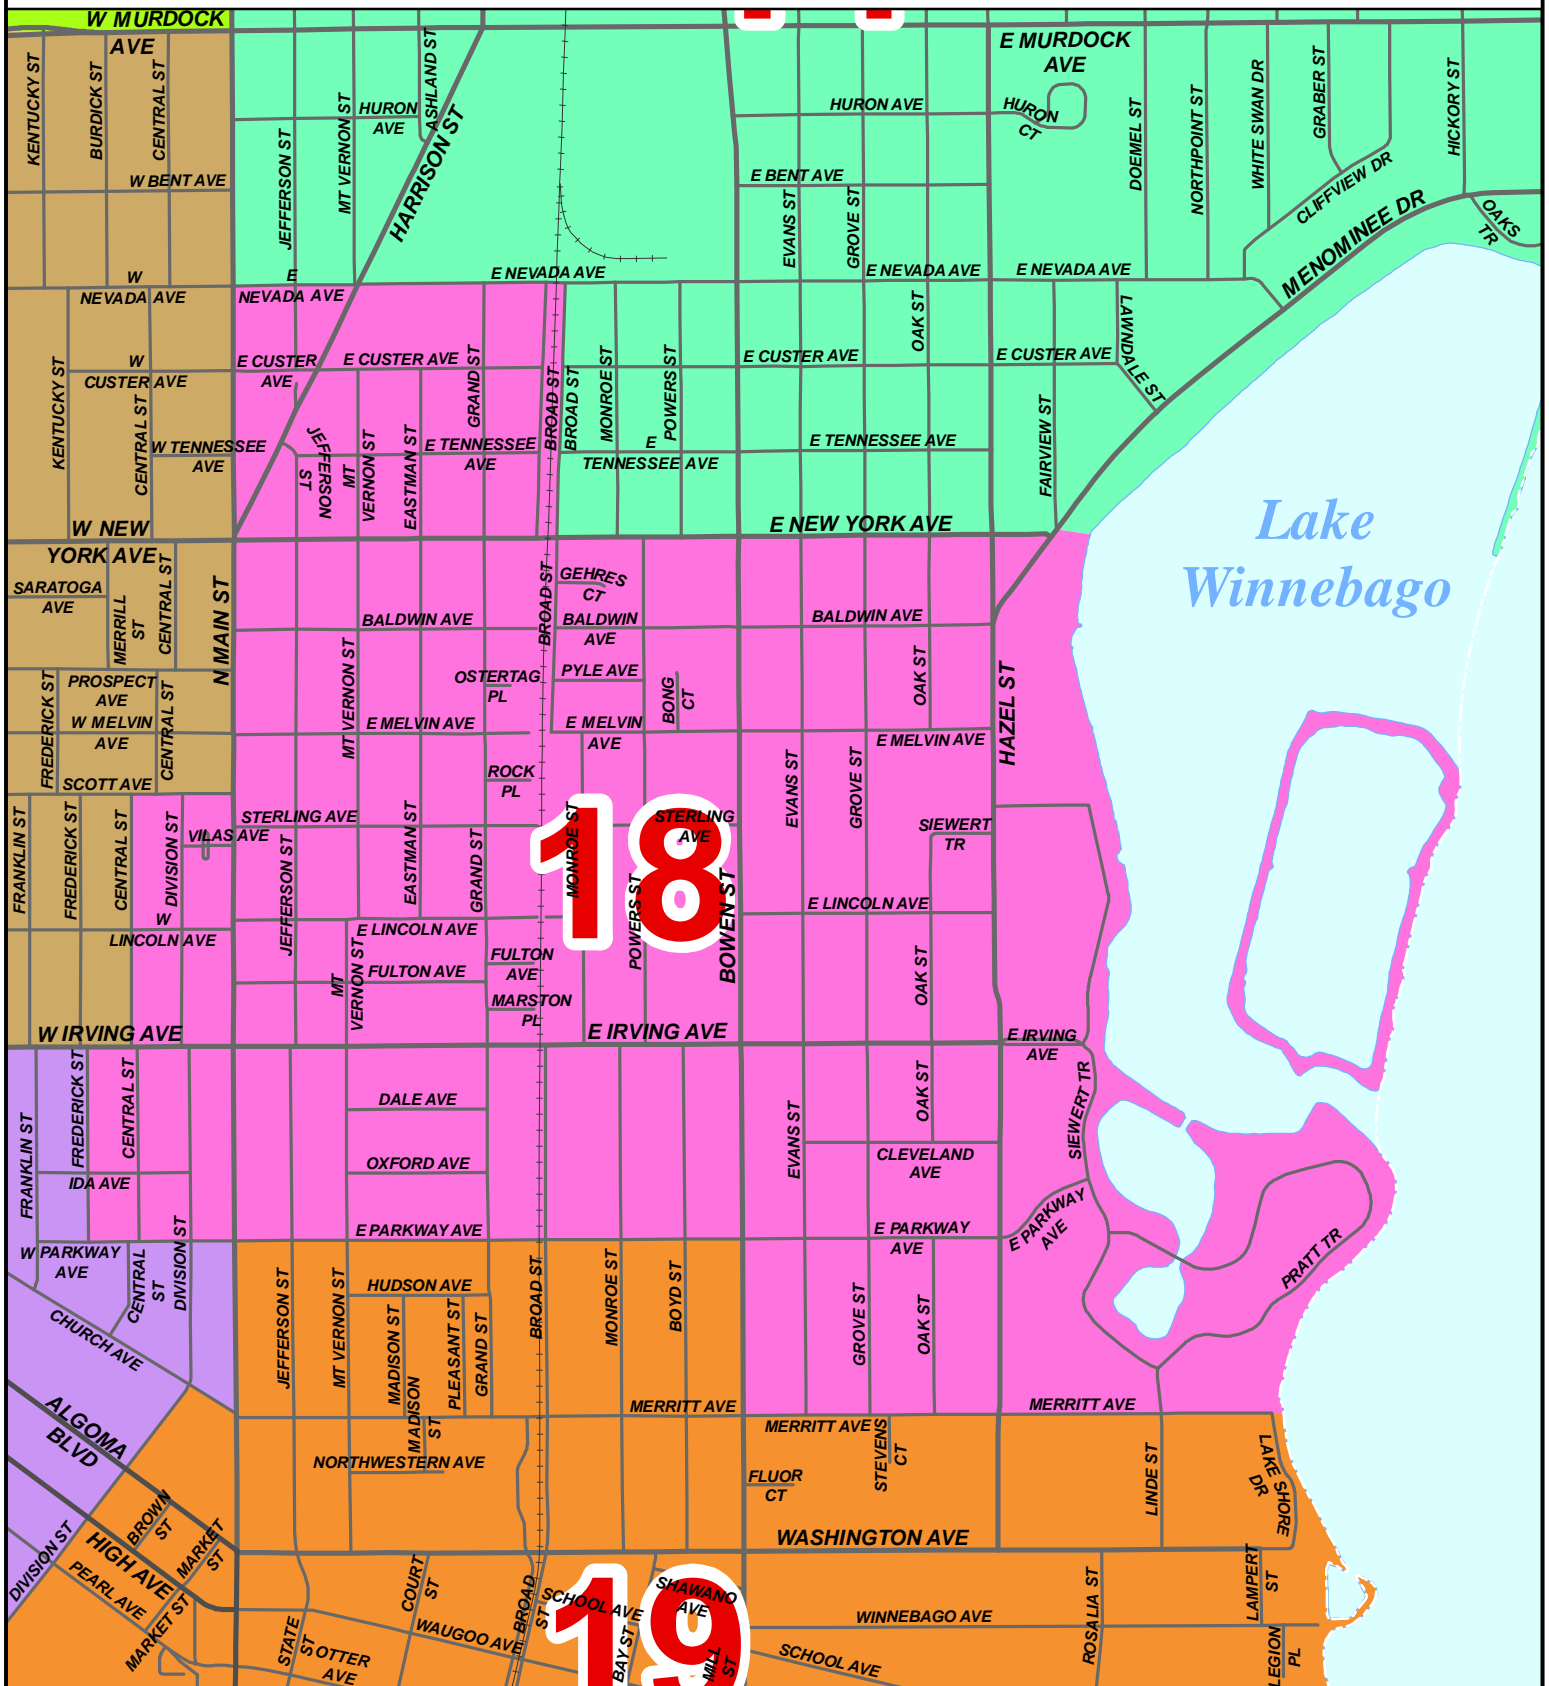

Winnebago County Supervisory District Plan

District 18

Final Plan adopted by Winnebago County Board Nov. 16, 2021

* Plan first applies to Spring 2022 election. *

Scale: 1 inch = 1,000 feet