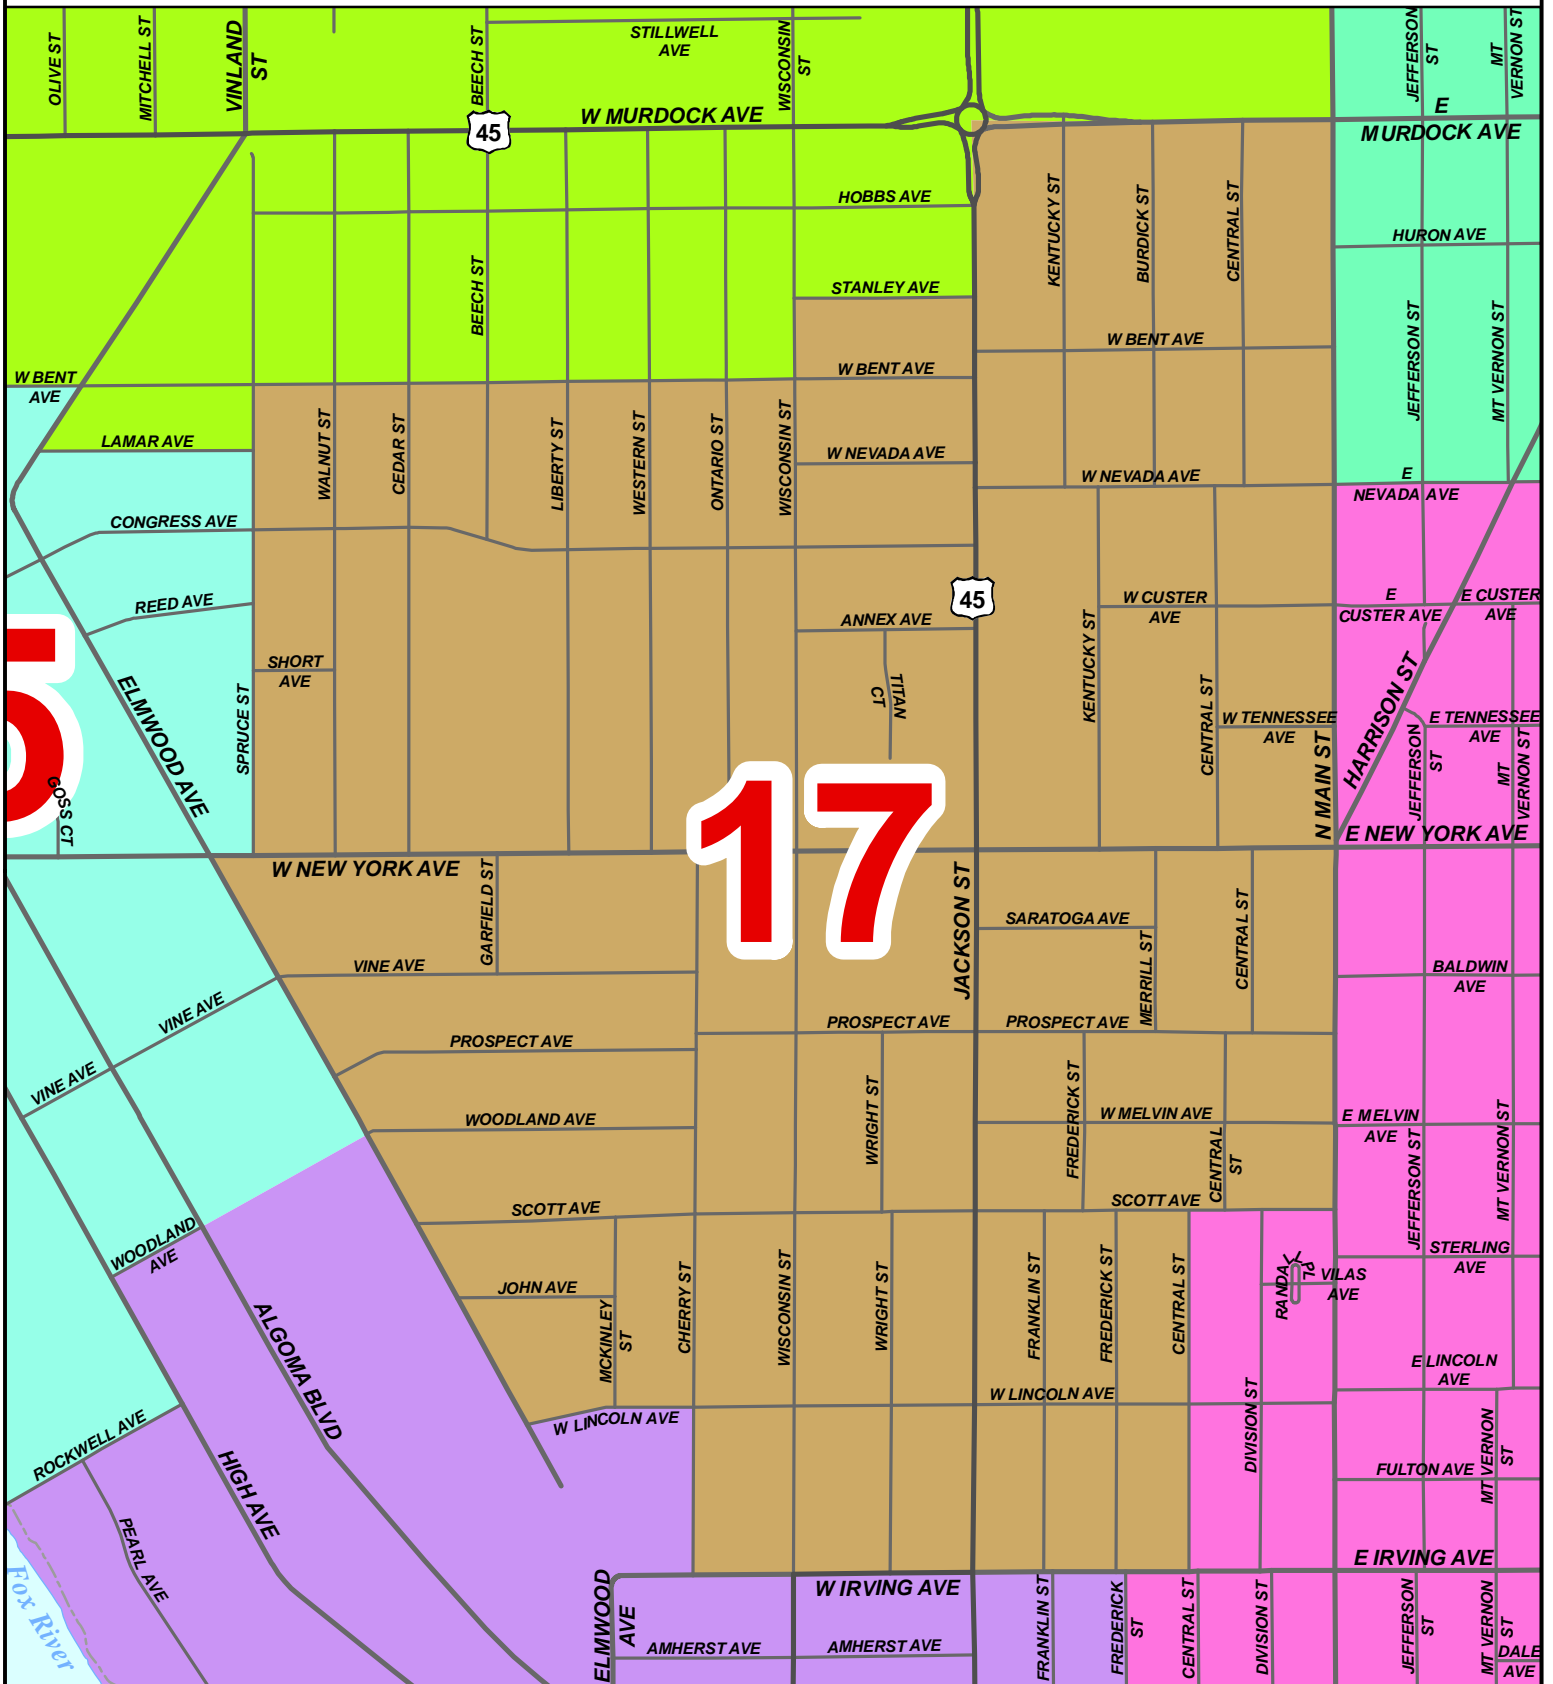

Winnebago County Supervisory District Plan

District 17

17

Final Plan adopted by Winnebago County Board Nov. 16, 2021

* Plan first applies to Spring 2022 election. *

Scale: 1 inch = 700 feet